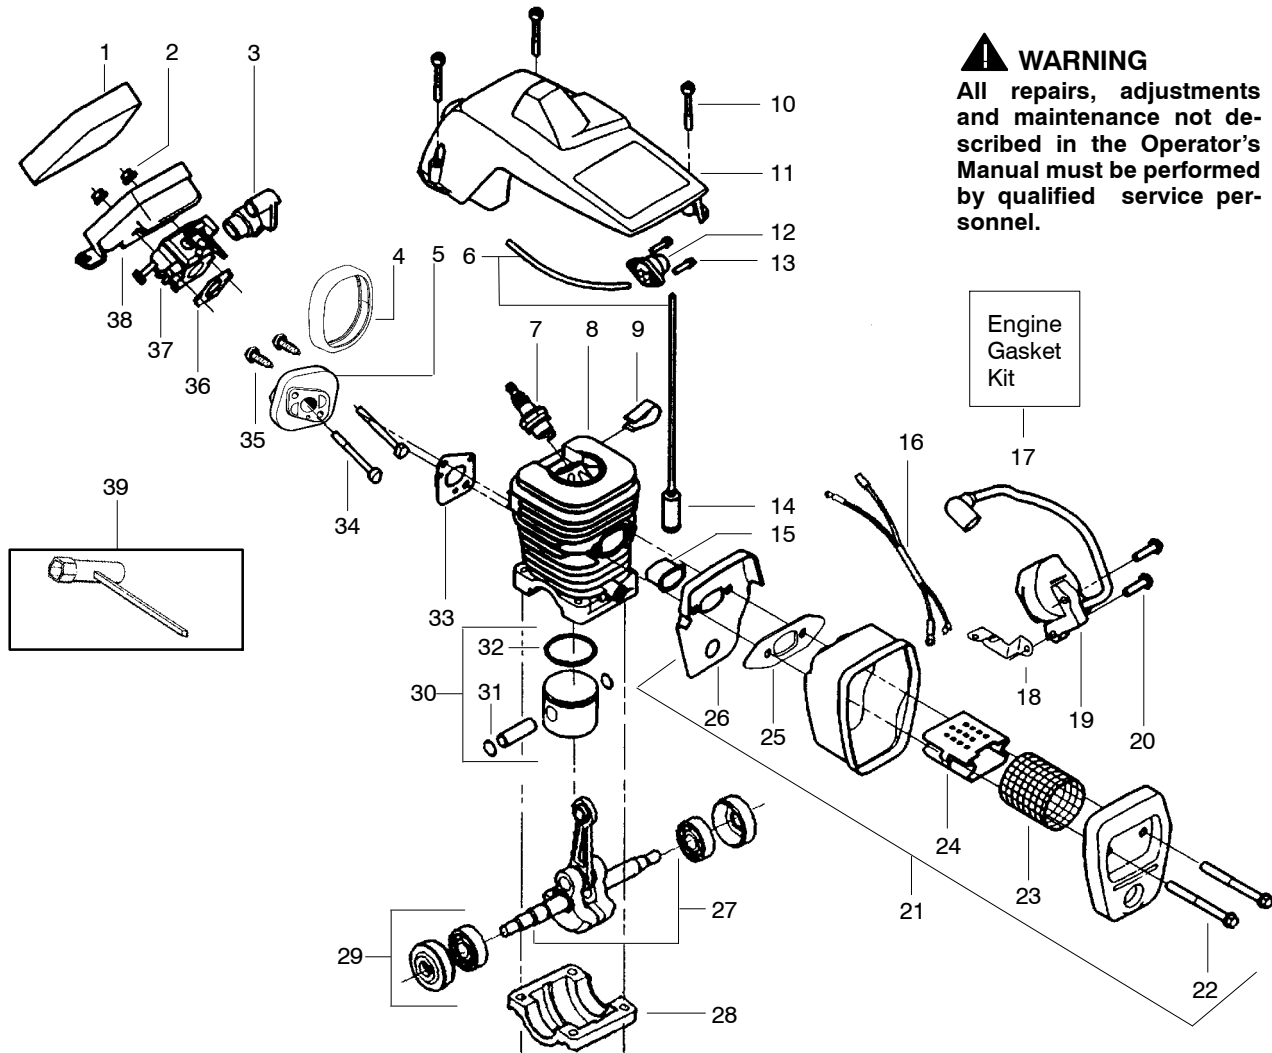

PARTS LIST NO. 530163252		Poulan® PARTS LIST	CHAIN SAW MODEL(S) Poulan 2150 PR	
DATE 11/29/06	Replaces 530163252 -3/05/03		Note: Illustration may differ from actual model due to design changes	PAGE NO. 2

TYPE 1-5

⚠ WARNING
All repairs, adjustments and maintenance not described in the Operator's Manual must be performed by qualified service personnel.

Ref.	Part No.	Description	Ref.	Part No.	Description	Ref.	Part No.	Description
1.	530037793	Foam - Air Filter	17.	530069608	Kit - Engine Gasket (Incl. 25, 33 & 36)	31.	530015697	Retainer - Piston Pin
2.	530016101	Nut	18.	530047442	Strap - Ground	32.	530029805	Ring - Piston
3.	530035526	Grommet - Carb Adjust	19.	530039167	Module - Ignition	33.	530069608	Gasket - Carb. Adap.(kit)
4.	530054144	Seal - Carb Adapter	20.	530015814	Screw	34.	530016187	Screw
5.	530049700	Carb. Adapter	21.	530047207	Assy - Muffler (Incl. 22 - 26)	35.	530016386	Screw
6.	530069247	Fuel Line Kit (Small)	22.	530016132	Screw	36.	530069608	Gasket - Carb. (kit)
7.	952030150	Spark Plug (RCJ - 7Y)	23.	530036103	Screen - Spark	37.	530069703	Kit - Carburetor (WT - 324)
8.	530069606	Kit - Cylinder	24.	530037813	Diffuser - Muffler	38.	530037804	Housing - Air Filter
9.	530016136	Clip - High Tension Lead	25.	530069608	Gasket - Muffler (kit)	39.	530031163	Wrench - Bar
10.	530016153	Screw	26.	530049870	Backplate - Muffler			Not Shown
11.	530049227	Cylinder Shield	27.	530047062	Assy. - Crankshaft	530163668		Operator Manual
12.	530047213	Air Purge Ass'y.	28.	530037935	Cap - Crankcase	530057268		Decal Instruction
13.	530015780	Screw	29.	530056363	Assy. - Seal & Bearing	530038486		Decal Stop
14.	530095646	Fuel Pick-up Ass'y.	30.	530069604	Kit - Piston (Incl. 31 & 32)			
15.	530037652	Heat Insulator						
16.	530052296	Assy. - Wire Harness						

✓ = NEW PART NUMBER FOR THIS IPL   * = REFER TO THE SERVICE REFERENCE INDICATED FOR MORE INFORMATION. (LOCATED AT END OF IPL)
● = THESE PARTS ARE ILLUSTRATED FOR CLARITY. ORDER COMPLETE ASSEMBLY.