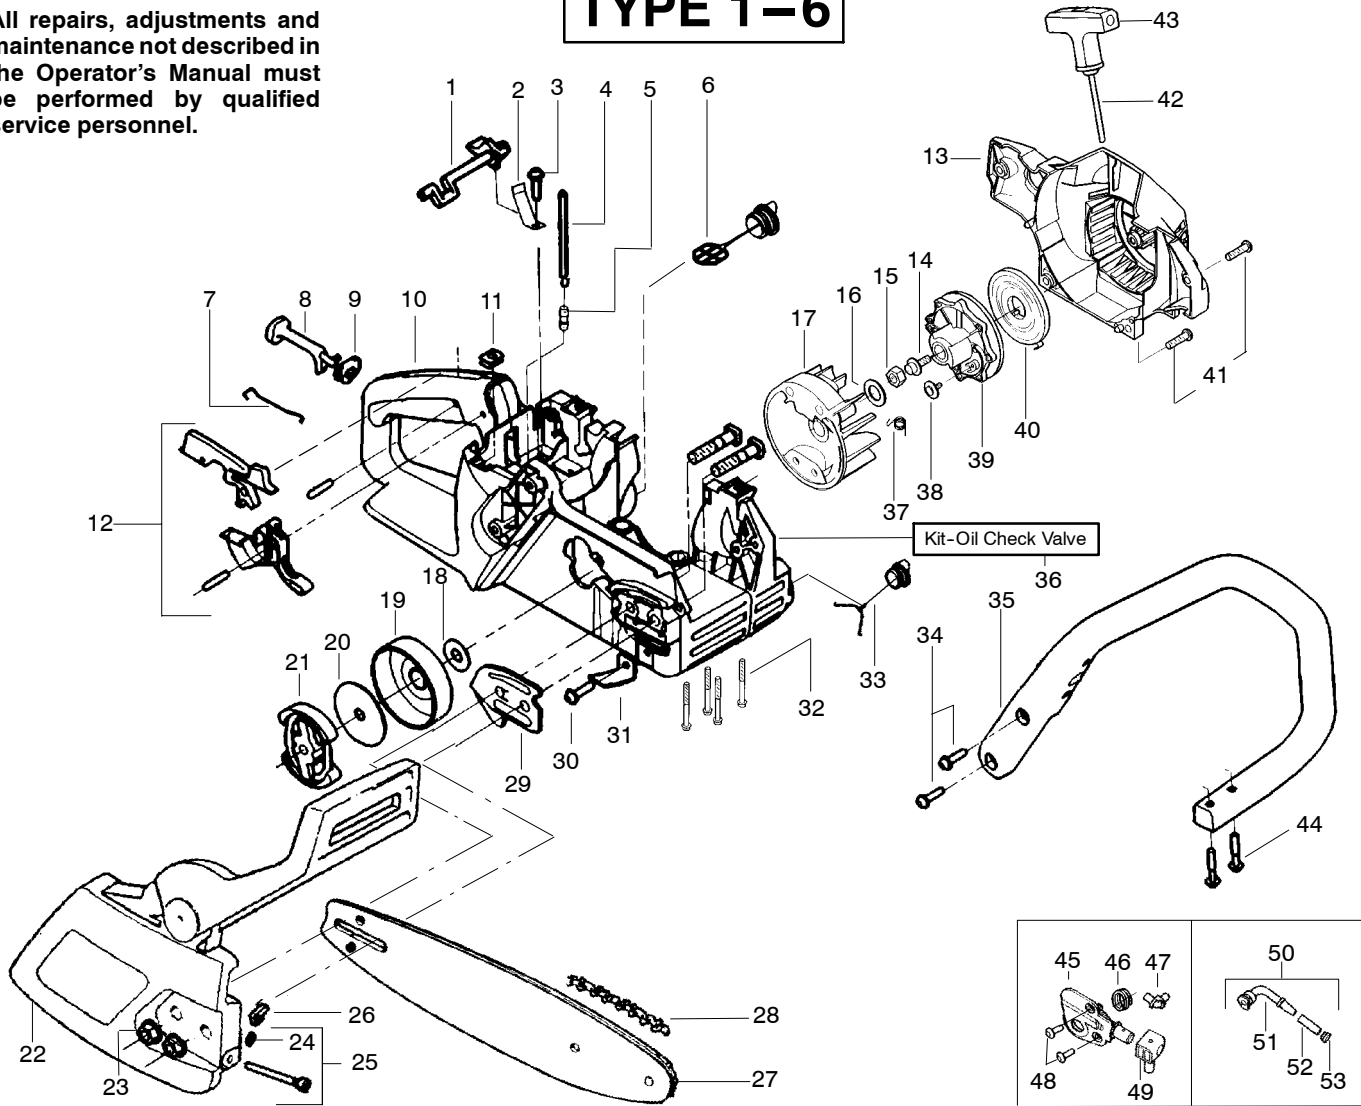

## TYPE 1-6

Ref.	Part No.	Description	Ref.	Part No.	Description	Ref.	Part No.	Description
1.	530038227	Lever-Switch (Includes Pin)	21.	530014949	Assy. - Clutch	41.	530015892	Screw.
2.	530016149	Spring-Switch	22. ↗	545139912	Assy-Chain Brake	42.	530069232	Kit-Rope
3.	530015775	Screw	23.	530015917	Nut-Bar Mounting	43.	530056402	Handle- Starter Screw
4.	530069216	Kit-Fuel Line (Large)	24.	530038593	Retainer-Bar Adjust	44.	530015940	Screw
5.	530023877	Fitting	25.	530069611	Kit-Bar Adjust (incl.24,26)	45.	530071259	Kit-Oil Pump (incl 46,47,49)
6.	530047192	Assy-Fuel Cap	26.	530015826	Pin-Bar Adjust	46.	530037820	Gear-Worm Spring
7.	530037809	Wire-Throttle	27.	952044370	Bar - 16"	47.	530049477	Elbow-Oil Pickup
8.	530047989	Lever-Choke	28.	952051211	Chain - 16"	48.	530016064	Screw
9.	530038406	Grommet-Choke Knob	29.	530038238	Plate-Bar Mounting	49.	530019206	Seal Block
10.	530069822	Assy-Chassis	30.	530015814	Screw	50.	530047663	Assy-Oil-Pickup (Incl. 51-53)
11.	530015922	Nut-Speed	31.	530029850	Chain Catcher	51.	530038373	Pickup-Oiler
12.	530071305	Kit-Trigger & Lockout	32.	530016132	Screw	52.	530037821	Filter-Oil
13.	530054717	Housing-Fan	33.	530010846	Assy-Oil Cap	53.	530030189	Plug-Oil Filter
14.	530015920	Screw	34.	530015814	Screw			
15.	530016134	Nut-Flywheel	35.	530056798	Handle-Front			
16.	530015127	Washer-Flywheel	36.	530071666	Kit-Oil Check Valve			
17.	530039209	Assy-Flywheel	37.	530023817	Spring - Starter Dog			
18.	530015907	Washer - Thrust	38.	530016080	Screw			
19.	530047061	Assy-Drum W/brg.	39.	530037817	Pulley-Starter			
20.	530015611	Washer-Clutch	40.	530027531	Spring-Starter			

↗ = NEW PART NUMBER FOR THIS IPL

\* = REFER TO THE SERVICE REFERENCE INDICATED FOR MORE INFORMATION. (LOCATED AT END OF IPL)

PARTS LIST NO. <b>530163252</b>		<h1>Poulan® PARTS LIST</h1>	CHAIN SAW MODEL(S) <b>Poulan 2150 PR</b>
DATE <b>11/29/06</b>	Replaces 530163252 -3/05/03		<b>Note:</b> Illustration may differ from actual model due to design changes