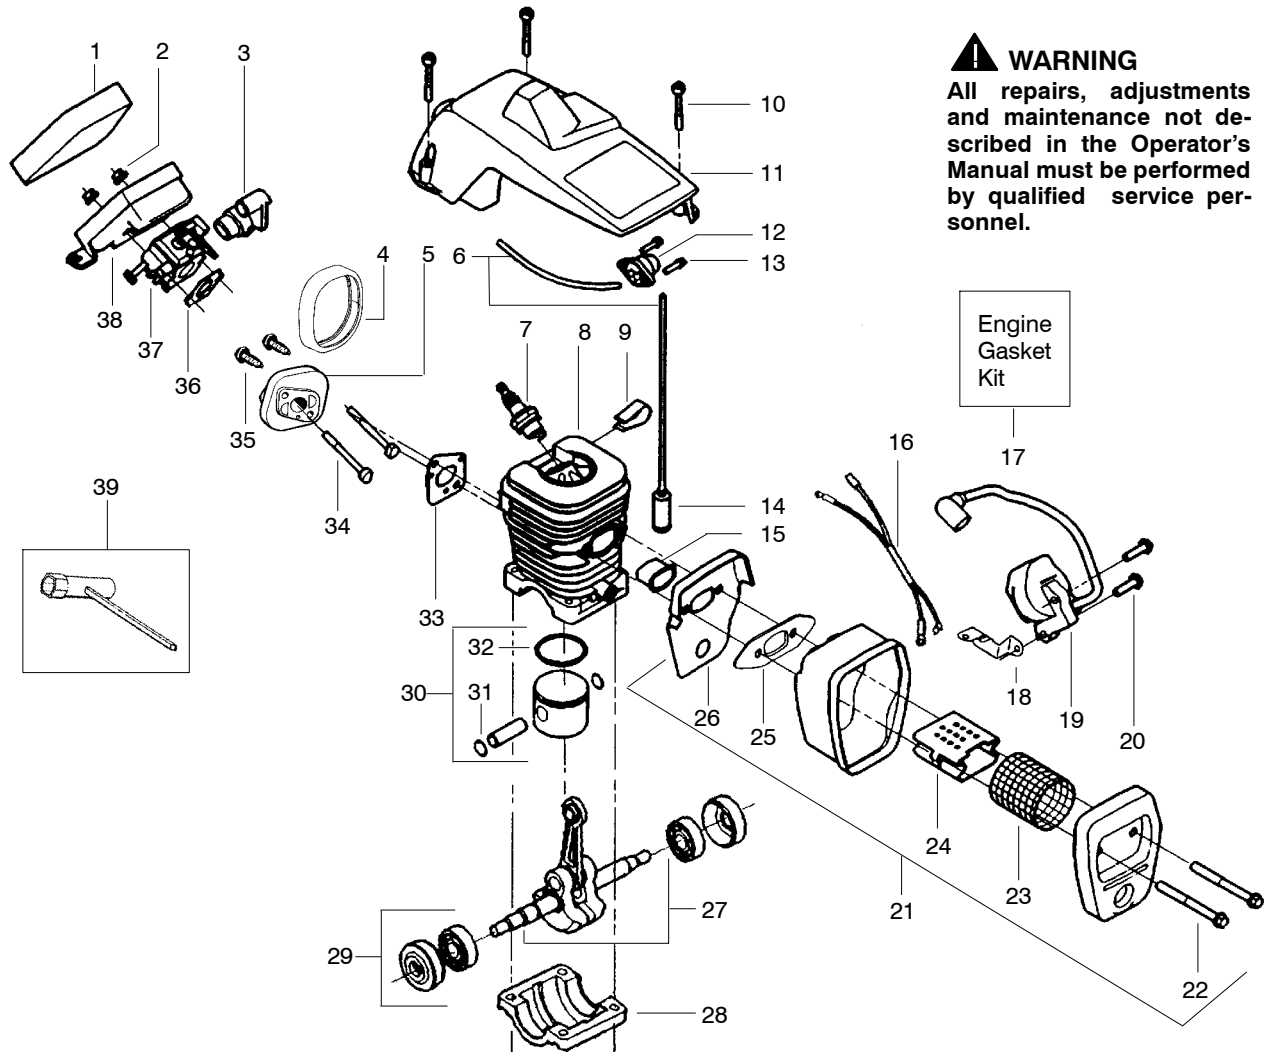

TYPE 6

⚠ WARNING
All repairs, adjustments and maintenance not described in the Operator's Manual must be performed by qualified service personnel.

Ref.	Part No.	Description	Ref.	Part No.	Description	Ref.	Part No.	Description
1.	530037793	Foam-Air Filter	17.	530069608	Kit-Engine Gasket (Incl. 25, 33 & 36)	31.	530015697	Retainer-Piston Pin
2.	530016101	Nut	18.	530047442	Strap-Ground	32.	530038729	Ring - Piston
3.	530035526	Grommet-Carb Adjust	19.	530039198	Module-Ignition	33.	530069608	Gasket - Adapter(kit)
4.	530054144	Seal-Carb Adapter	20.	530015814	Screw	34.	530016187	Screw
5.	530049700	Adapter-Carb.	21.	530047207	Assy-Muffler (Incl. 22-26)	35.	530016386	Screw
6.	530069247	Kit-Fuel Line (Small)	22.	530016132	Screw	36.	530069608	Gasket - Carb.(kit)
7.	952030150	Spark Plug (RCJ-7Y)	23.	530036103	Screen-Spark	37.	530071620	Kit-Carburetor (WT-624)
8.	530071412	Kit-Cylinder	24.	530037813	Diffuser-Muffler	38.	530037804	Housing-Air Filter
9.	530016136	Clip-High Tension Lead	25.	530069608	Gasket-Muffler(kit)	39.	530031163	Wrench - Bar
10.	530016153	Screw	26.	530049870	Backplate-Muffler			Not Shown
11.	530049227	Shield-Cylinder	27.	530047062	Assy. - Crankshaft			
12.	530047213	Assy-Air Purge	28.	530037935	Cap-Crankcase			
13.	530015780	Screw	29.	530056363	Assy.-Seal & Bearing			
14.	530095646	Assy-Fuel Pick-up	30.	530071408	Kit-Piston(Incl. 31 & 32)			
15.	530037652	Insulator-Heat					530163668	Operator Manual
16.	530052296	Assy. -Wire Harness					530057757	Decal - Warning

✓ = NEW PART NUMBER FOR THIS IPL   * = REFER TO THE SERVICE REFERENCE INDICATED FOR MORE INFORMATION. (LOCATED AT END OF IPL)
● = THESE PARTS ARE ILLUSTRATED FOR CLARITY. ORDER COMPLETE ASSEMBLY.