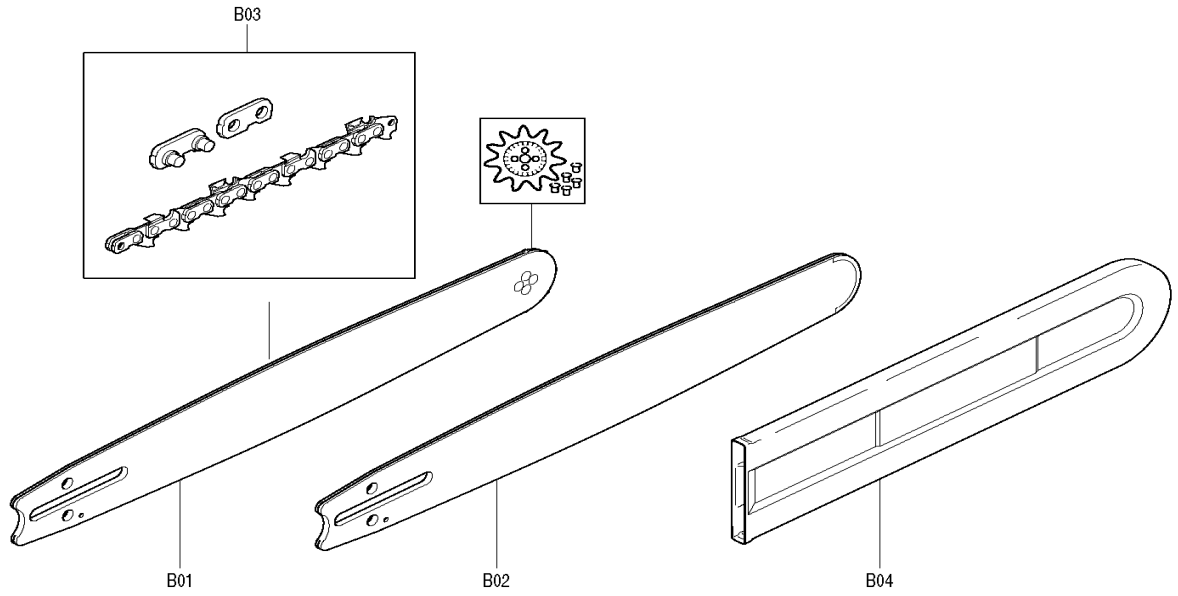

203

Parts Breakdown

DCS9010

<u>Fig #</u>	<u>Part ID</u>	<u>Part Name</u>	<u>Quantity</u>
1	965525060	GASKET, DCS9000	1
2	010114050	OIL TANK PLUG, COMP., DCS9000	1
3	963228030	GASKET, DCS9000	1
4	965605120	NUT, DCS9000	1
5	965605400	STOP SWITCH, DCS9000	1
6	965605131	RUBBER BUSH, DCS9000	1
7	962900054	RADIAL RING, DPC7000	1
8	024111621	CRANKCASE, MAG. SIDE, DCS9000	1
9	965403370	RUBBER BUFFER, DCS6800I	1
10	965525070	GASKET, DCS9000	1
11	936430160	SPIRAL PIN 3X16, DCS340	2
12	960102179	BALL BEARING 6203C4, DCS9000	1
13	939630370	KEY, DPC7000	1
14	962210028	NEEDLE CAGE, DCS9000	1
15	024120022	CRANKSHAFT, DCS9000	1
16	960102179	BALL BEARING 6203C4, DCS9000	1
17	908005205	SCREW M5X20, DCS6000I21	4
18	133132050	PISTON RING, DCS9000	1
19	133132050	PISTON RING, DCS9000	1
20	024111071	GUIDE PLATE, DCS9010	1
21	031132020	PISTON PIN, DPC9500,T1	1
22	119132060	SPRING RING, DCS6000I21	2
23	024132020	PISTON COMP., DCS9000	1
24	024111640	CRANKCASE,CLUTCH SIDE, DCS9010	1
25	010245010	VENT VALVE, DCS431	1
26	024232030	BOLT, DCS9010	2
27	963204015	PACKING RING (4X1.5), DCS6800I	1
28	024111100	SAFETY PLATE, DCS9000	1
29	915735100	SCREW, DCS9010	1
30	001213170	NUT W/PIVOT, DCS9000	1
31	001213160	TENSIONING SCREW, DCS9000	1
32	915735100	SCREW, DCS9010	1
33	024250030	SPIKE BAR, DCS9000	1
34	908006145	SCREW M6X14, DCS6800I	2
35	024111050	CHAIN CATCH, DCS9000	1
36	024232040	BOLT, DCS9000	2
37	024111031	GUIDE PLATE, DCS9000	1
38	908005305	TORX SCREW 5X30, DCS340	7
39	962900054	RADIAL RING, DPC7000	1
40	024310100	FULL WRAP HANDLE DCS9000FW	1
41	965551250	POT, DCS430	1
42	965403430	RUBBER BUFFER, DCS520I	1
43	908005165	HEAD SCREW M5X16, DCS340	1
44	913455304	SCREW M5.5X30, DCS6000I21	1
45	913455304	SCREW M5.5X30, DCS6000I21	1
46	913455304	SCREW M5.5X30, DCS6000I21	2
47	913455204	SCREW M5.5X20, DCS6800I	2
48	965404520	GASKET, DCS431	1
49	965404700	FUEL LINE, DCS9000	1
50	963601240	FELT, DCS340	1
51	963601120	SUCTION HEAD FUEL, DCS6000I21	1
52	963232045	PACKING RING 32X4.5, DCS431	1
53	965451901	FUEL TANK PLUG AY, DCS540	1
54	024114630	TANK ASSEMBLY, DCS9000	1
55	965725041	BOWDEN CABLE COMP. DCS9000	1
56	957114010	VENT VALVE ASS'Y, DCS6000I21	1
57	965451750	BUTTON, DCS6000I21	1
58	965551160	PRESSURE SPRING, DCS6000I21	1
59	024117020	CATCH LEVER, DCS9000	1
60	965551150	STOP PIN, DCS6000I21	1