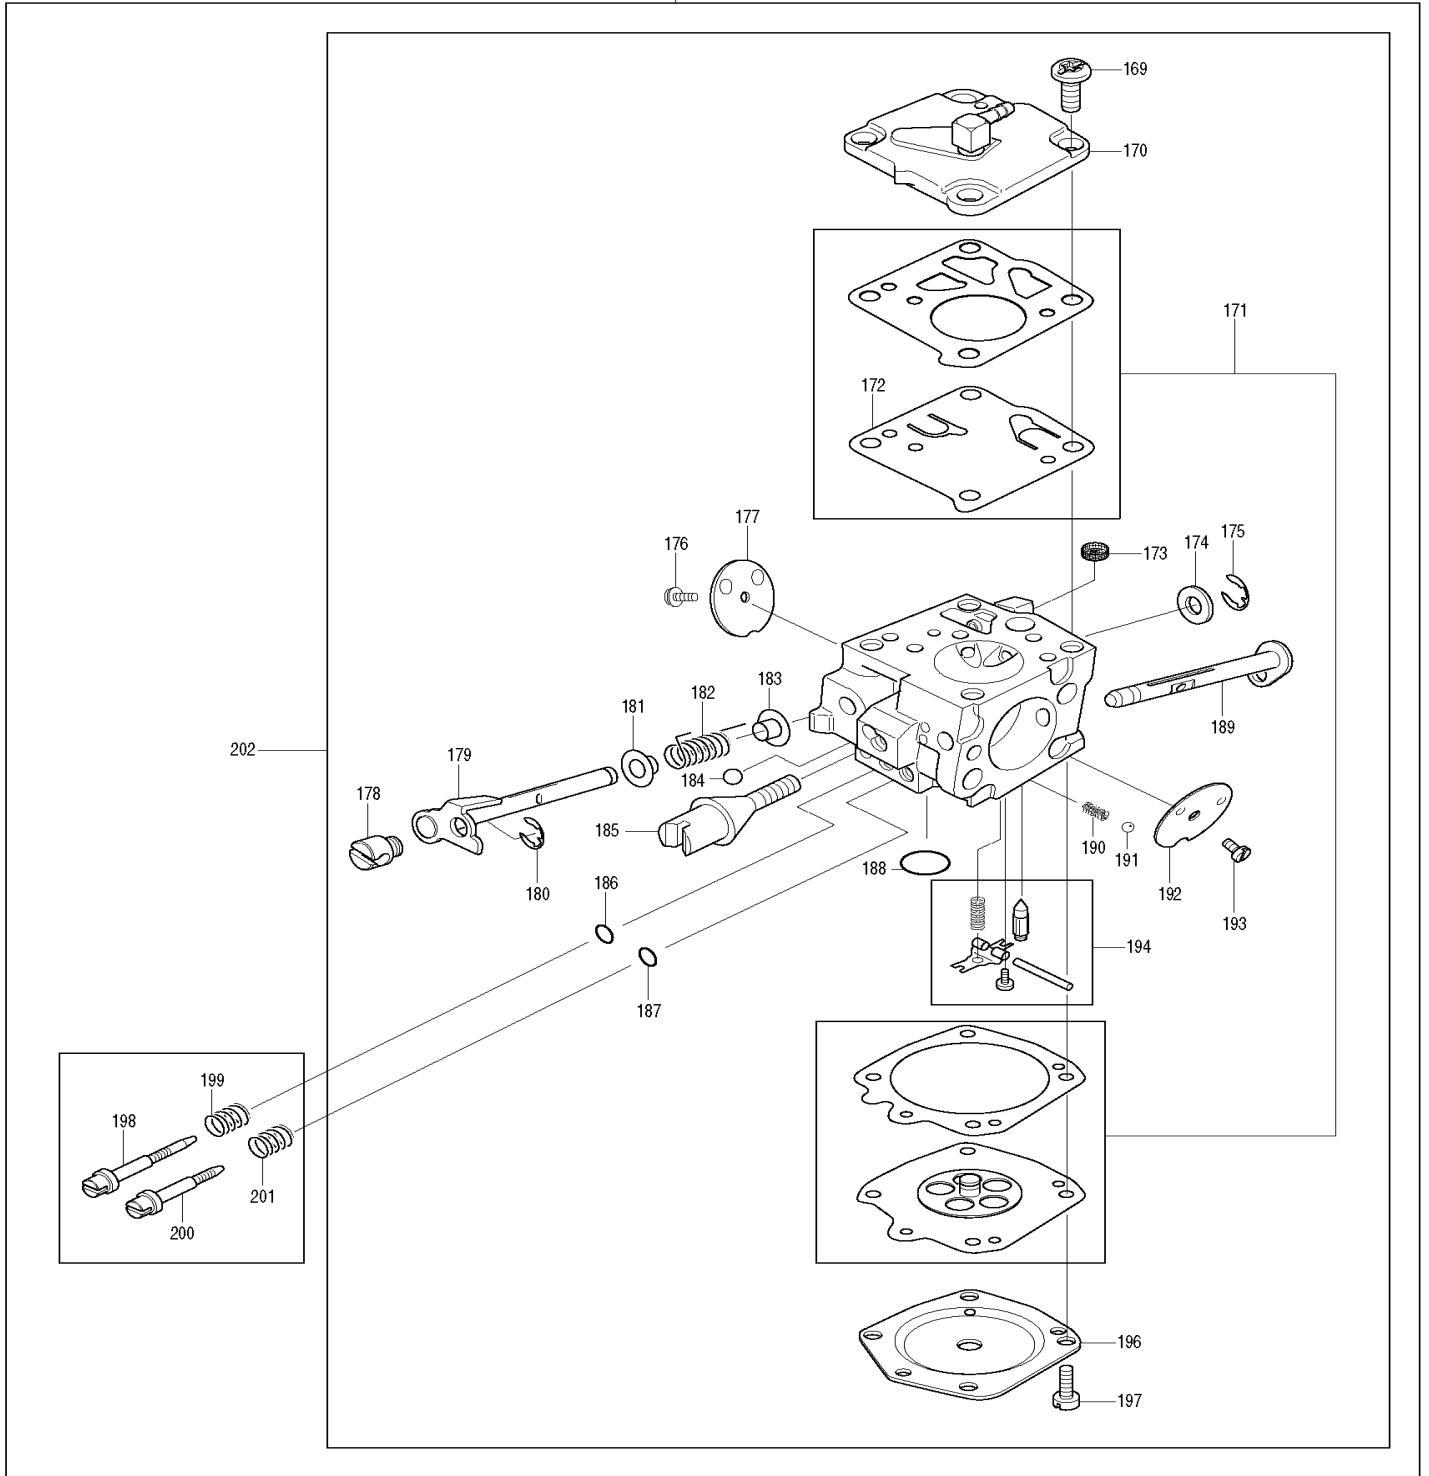

203

Parts Breakdown

DCS9010

<u>Fig #</u>	<u>Part ID</u>	<u>Part Name</u>	<u>Quantity</u>
1	965525060	GASKET, DCS9000	1
2	010114050	OIL TANK PLUG, COMP., DCS9000	1
3	963228030	GASKET, DCS9000	1
4	965605120	NUT, DCS9000	1
5	965605400	STOP SWITCH, DCS9000	1
6	965605131	RUBBER BUSH, DCS9000	1
7	962900054	RADIAL RING, DPC7000	1
8	024111621	CRANKCASE, MAG. SIDE, DCS9000	1
9	965403370	RUBBER BUFFER, DCS6800I	1
10	965525070	GASKET, DCS9000	1
11	936430160	SPIRAL PIN 3X16, DCS340	2
12	960102179	BALL BEARING 6203C4, DCS9000	1
13	939630370	KEY, DPC7000	1
14	962210028	NEEDLE CAGE, DCS9000	1
15	024120022	CRANKSHAFT, DCS9000	1
16	960102179	BALL BEARING 6203C4, DCS9000	1
17	908005205	SCREW M5X20, DCS6000I21	4
18	133132050	PISTON RING, DCS9000	1
19	133132050	PISTON RING, DCS9000	1
20	024111071	GUIDE PLATE, DCS9010	1
21	031132020	PISTON PIN, DPC9500,T1	1
22	119132060	SPRING RING, DCS6000I21	2
23	024132020	PISTON COMP., DCS9000	1
24	024111640	CRANKCASE,CLUTCH SIDE, DCS9010	1
25	010245010	VENT VALVE, DCS431	1
26	024232030	BOLT, DCS9010	2
27	963204015	PACKING RING (4X1.5), DCS6800I	1
28	024111100	SAFETY PLATE, DCS9000	1
29	915735100	SCREW, DCS9010	1
30	001213170	NUT W/PIVOT, DCS9000	1
31	001213160	TENSIONING SCREW, DCS9000	1
32	915735100	SCREW, DCS9010	1
33	024250030	SPIKE BAR, DCS9000	1
34	908006145	SCREW M6X14, DCS6800I	2
35	024111050	CHAIN CATCH, DCS9000	1
36	024232040	BOLT, DCS9000	2
37	024111031	GUIDE PLATE, DCS9000	1
38	908005305	TORX SCREW 5X30, DCS340	7
39	962900054	RADIAL RING, DPC7000	1
40	024310100	FULL WRAP HANDLE DCS9000FW	1
41	965551250	POT, DCS430	1
42	965403430	RUBBER BUFFER, DCS520I	1
43	908005165	HEAD SCREW M5X16, DCS340	1
44	913455304	SCREW M5.5X30, DCS6000I21	1
45	913455304	SCREW M5.5X30, DCS6000I21	1
46	913455304	SCREW M5.5X30, DCS6000I21	2
47	913455204	SCREW M5.5X20, DCS6800I	2
48	965404520	GASKET, DCS431	1
49	965404700	FUEL LINE, DCS9000	1
50	963601240	FELT, DCS340	1
51	963601120	SUCTION HEAD FUEL, DCS6000I21	1
52	963232045	PACKING RING 32X4.5, DCS431	1
53	965451901	FUEL TANK PLUG AY, DCS540	1
54	024114630	TANK ASSEMBLY, DCS9000	1
55	965725041	BOWDEN CABLE COMP. DCS9000	1
56	957114010	VENT VALVE ASS'Y, DCS6000I21	1
57	965451750	BUTTON, DCS6000I21	1
58	965551160	PRESSURE SPRING, DCS6000I21	1
59	024117020	CATCH LEVER, DCS9000	1
60	965551150	STOP PIN, DCS6000I21	1