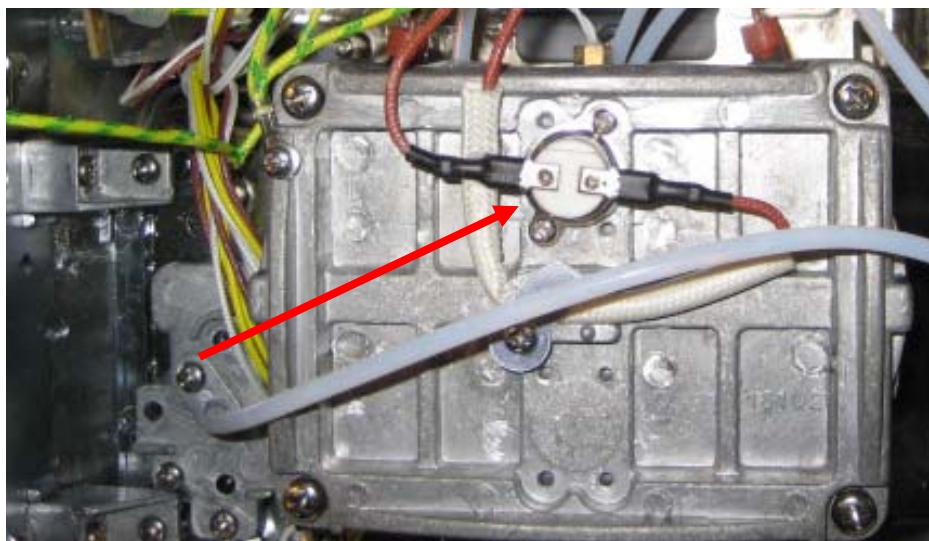

Part 292 - Thermostat 195DegC