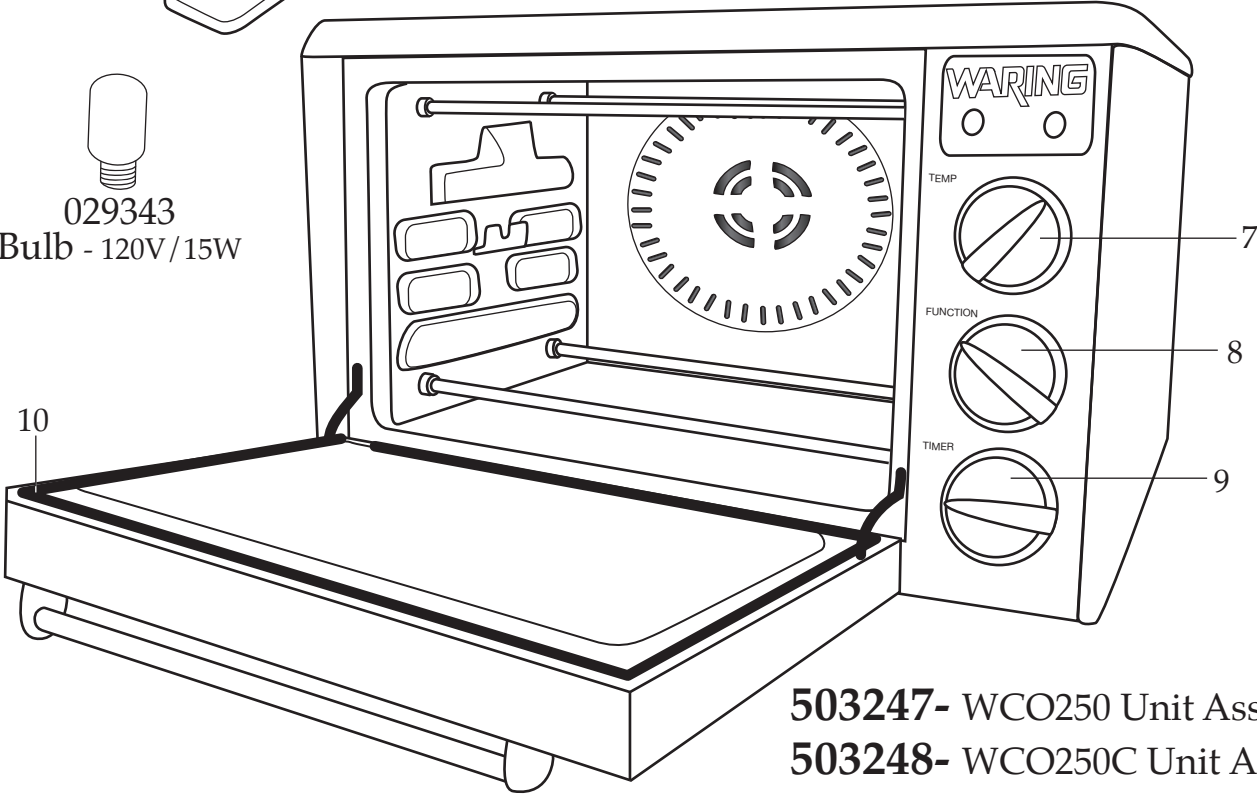

Plug Configuration

WCO250
NEMA 5-15P 

WCO250C
NEMA 5-20P 

WARING
COMMERCIAL

WCO250
WCO250C /Canada

Dimensions
12.25" H x 21.25" W x 18.13" D

029343
Bulb - 120V/15W

503247- WCO250 Unit Assembly
503248- WCO250C Unit Assembly

Catalog Model
WCO250 Same
WCO250C Same

Illustration #	Part #	Description
1	WCO250RK	Wire Rack 3 Req.'d
2	WCO250TR	Baking Tray
3	029529	Rotisserie Spit
4	029340	Skewer Thumb Screw 2 Req.'d
5	029341	Skewers /set
6	CO900BHG	Rotisserie Spit Removal Tool (hand grip)
7	029344	Temperature Knob
8	029345	Function Control Knob
9	029346	Timer Knob
10	029530	Door Gasket