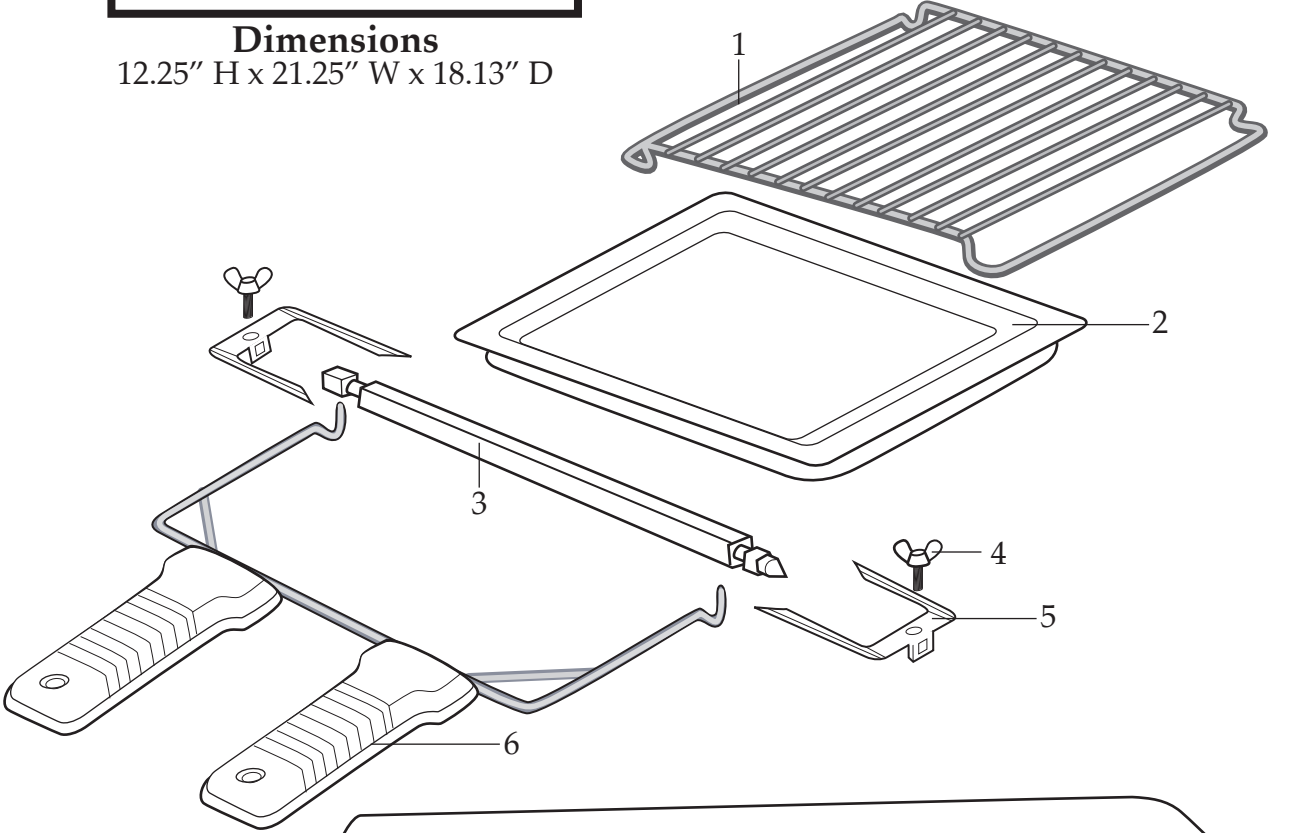

Plug Configuration

WCO250
NEMA 5-15P 

WCO250C
NEMA 5-20P 

WARING
COMMERCIAL

WCO250
WCO250C /Canada

Dimensions
12.25" H x 21.25" W x 18.13" D

029343
Bulb - 120V/15W

503247- WCO250 Unit Assembly
503248- WCO250C Unit Assembly

Catalog Model
WCO250 Same
WCO250C Same

Illustration #	Part #	Description
1	WCO250RK	Wire Rack 3 Req.'d
2	WCO250TR	Baking Tray
3	029529	Rotisserie Spit
4	029340	Skewer Thumb Screw 2 Req.'d
5	029341	Skewers /set
6	CO900BHG	Rotisserie Spit Removal Tool (hand grip)
7	029344	Temperature Knob
8	029345	Function Control Knob
9	029346	Timer Knob
10	029530	Door Gasket