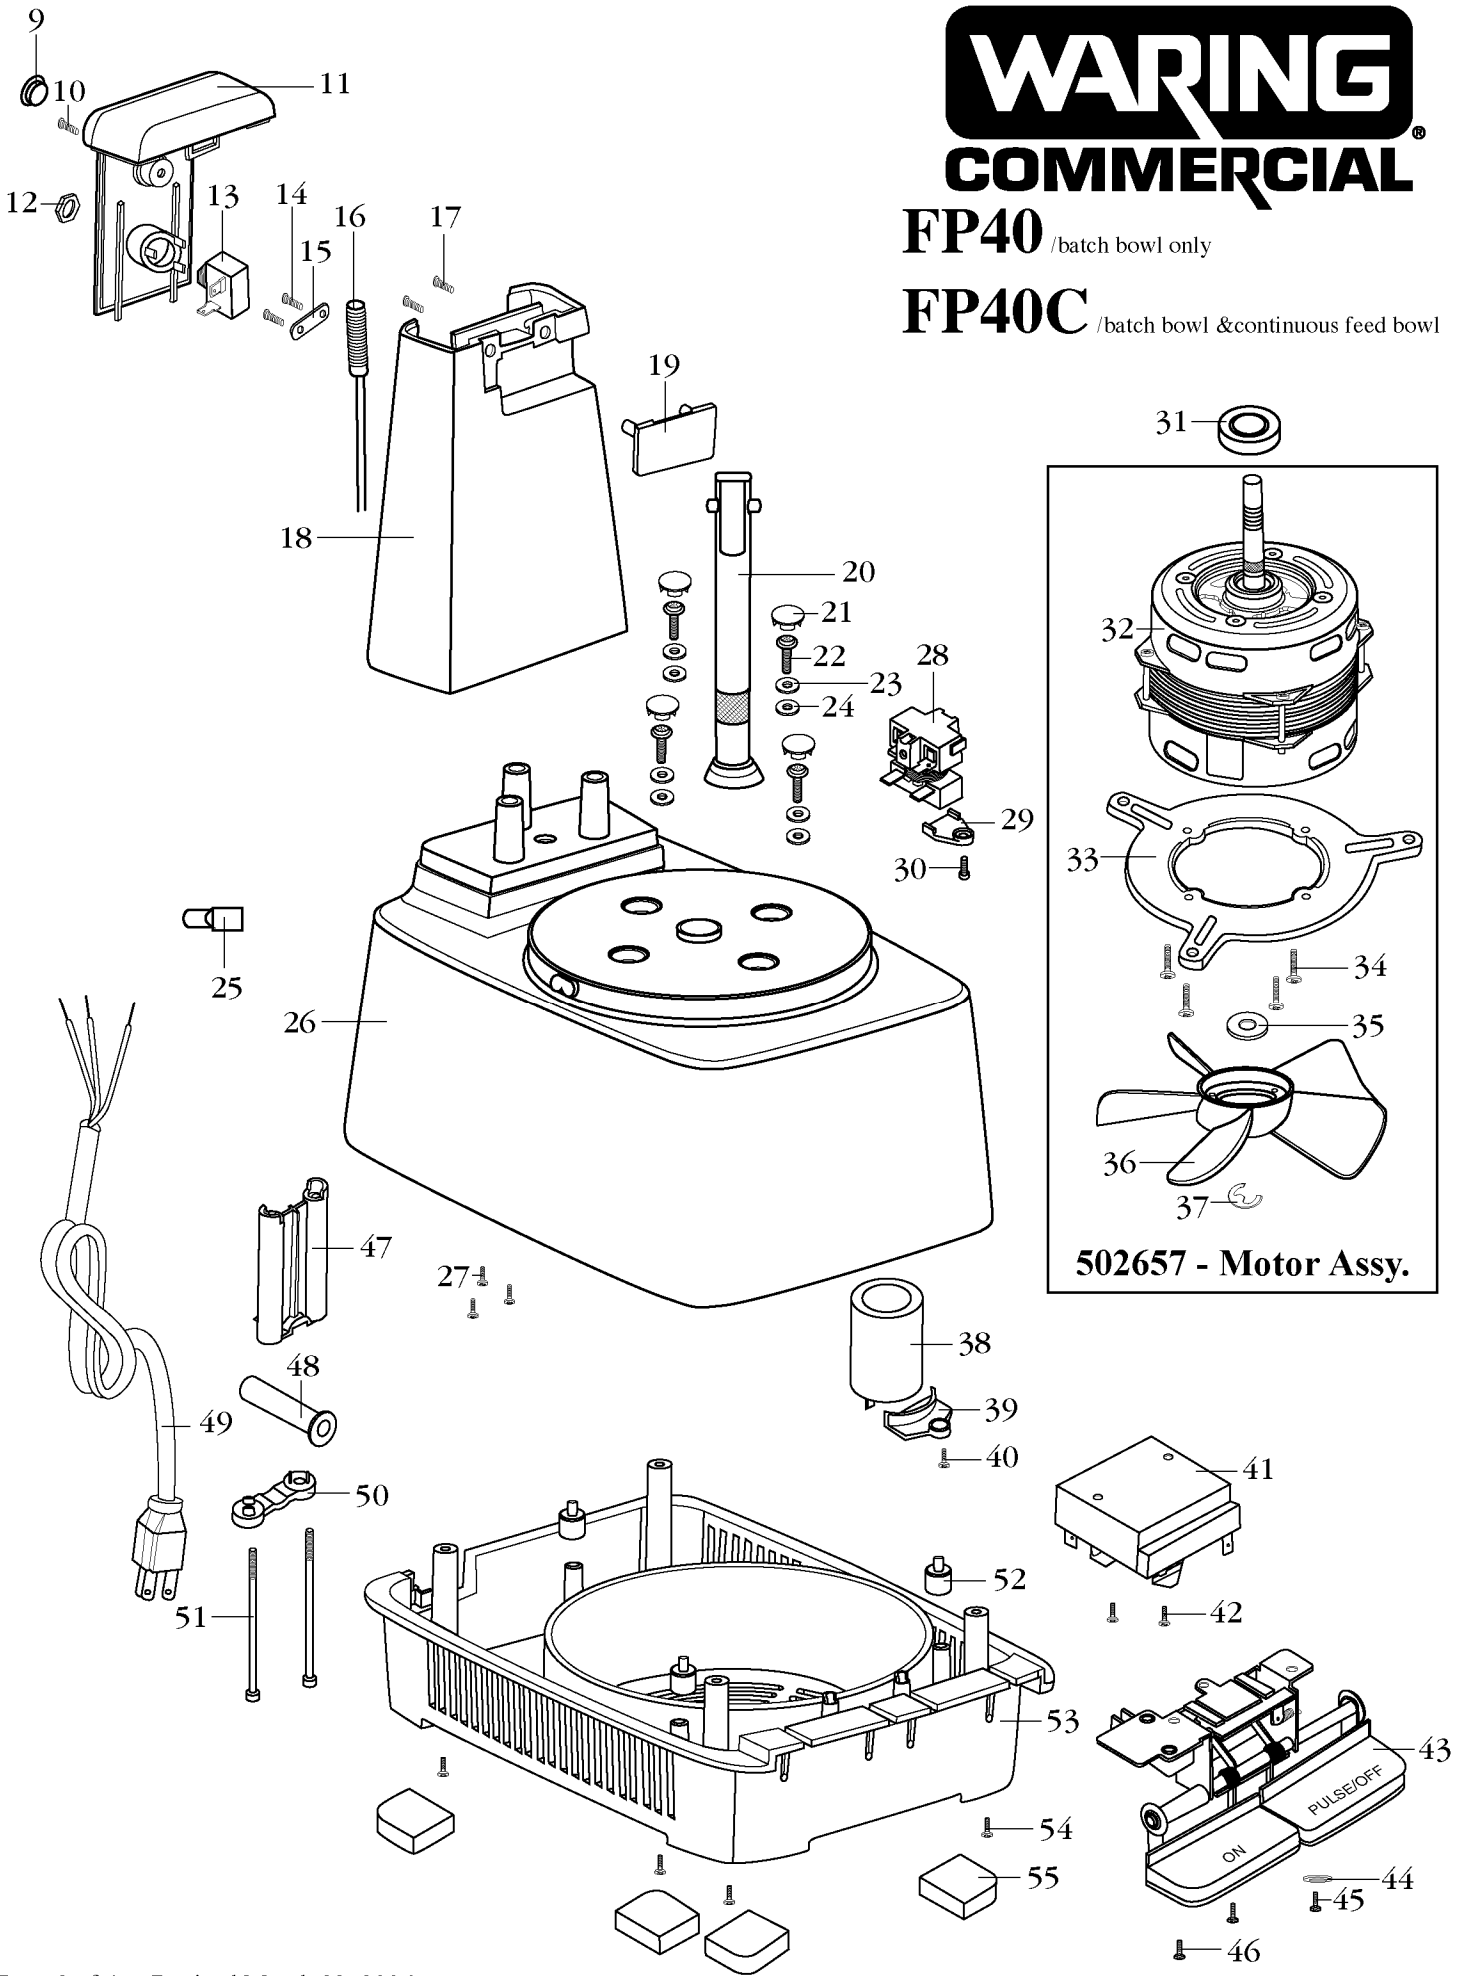

WARING COMMERCIAL

FP40 /batch bowl only

FP40C /batch bowl & continuous feed bowl

Model	Catalog
FP40	same
FP40C	same

Waring Factory Service Center
314 Ella T. Grasso Ave.
Torrington, CT 06790
Tele. 1-800-269-6640
Fax 860-496-9017
www.waringproducts.com

Illustration#	Part#	Description
1	024720	Small Pusher
2	024721	Large Pusher
3	024722	Batch Bowl Cover
4	024723	Batch Bowl
5	502653	"S" Blade Assembly
6	024737	Continuous Feed Cover
7	024739	Ejector Plate
8	024740	Continuous Feed Bowl
9	024741	Screw Plug
10	024742	Screw
11	024743	Tower Cover
12	024744	Nut
13	024745	Reset Switch
14	024746	Screw 2 Req.'d
15	024747	Retainer
16	024749	Magnetic Sensor
17	024750	Screw 2 Req.'d
18	024751	Tower
19	024752	Cover Latch Plate
20	502656	Motor Sheath Assembly
21	024755	Screw Plug 4 Req.'d
22	024756	Screw 4 Req.'d
23	024757	Washer 4 Req.'d
24	024759	Washer /fiber 4 Req.'d
25	024789	Crimp Connector /large 2 Req.'d
	012409	Crimp Connector /small 6 Req.'d
26	024761	Upper Housing
27	024762	Screw 3 Req.'d
28	024763	Relay
29	024764	Relay Plate
30	024765	Screw
31	024766	Oil Seal
32	502657	Motor