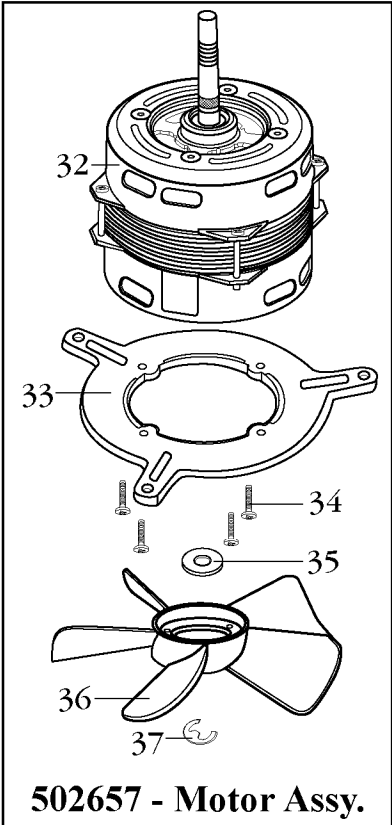

WARING COMMERCIAL

FP40 /batch bowl only

FP40C /batch bowl & continuous feed bowl

Model	Catalog
FP40	same
FP40C	same

Waring Factory Service Center
314 Ella T. Grasso Ave.
Torrington, CT 06790
Tele. 1-800-269-6640
Fax 860-496-9017
www.waringproducts.com

Illustration#	Part#	Description
1	024720	Small Pusher
2	024721	Large Pusher
3	024722	Batch Bowl Cover
4	024723	Batch Bowl
5	502653	"S" Blade Assembly
6	024737	Continuous Feed Cover
7	024739	Ejector Plate
8	024740	Continuous Feed Bowl
9	024741	Screw Plug
10	024742	Screw
11	024743	Tower Cover
12	024744	Nut
13	024745	Reset Switch
14	024746	Screw 2 Req.'d
15	024747	Retainer
16	024749	Magnetic Sensor
17	024750	Screw 2 Req.'d
18	024751	Tower
19	024752	Cover Latch Plate
20	502656	Motor Sheath Assembly
21	024755	Screw Plug 4 Req.'d
22	024756	Screw 4 Req.'d
23	024757	Washer 4 Req.'d
24	024759	Washer /fiber 4 Req.'d
25	024789	Crimp Connector /large 2 Req.'d
	012409	Crimp Connector /small 6 Req.'d
26	024761	Upper Housing
27	024762	Screw 3 Req.'d
28	024763	Relay
29	024764	Relay Plate
30	024765	Screw
31	024766	Oil Seal
32	502657	Motor