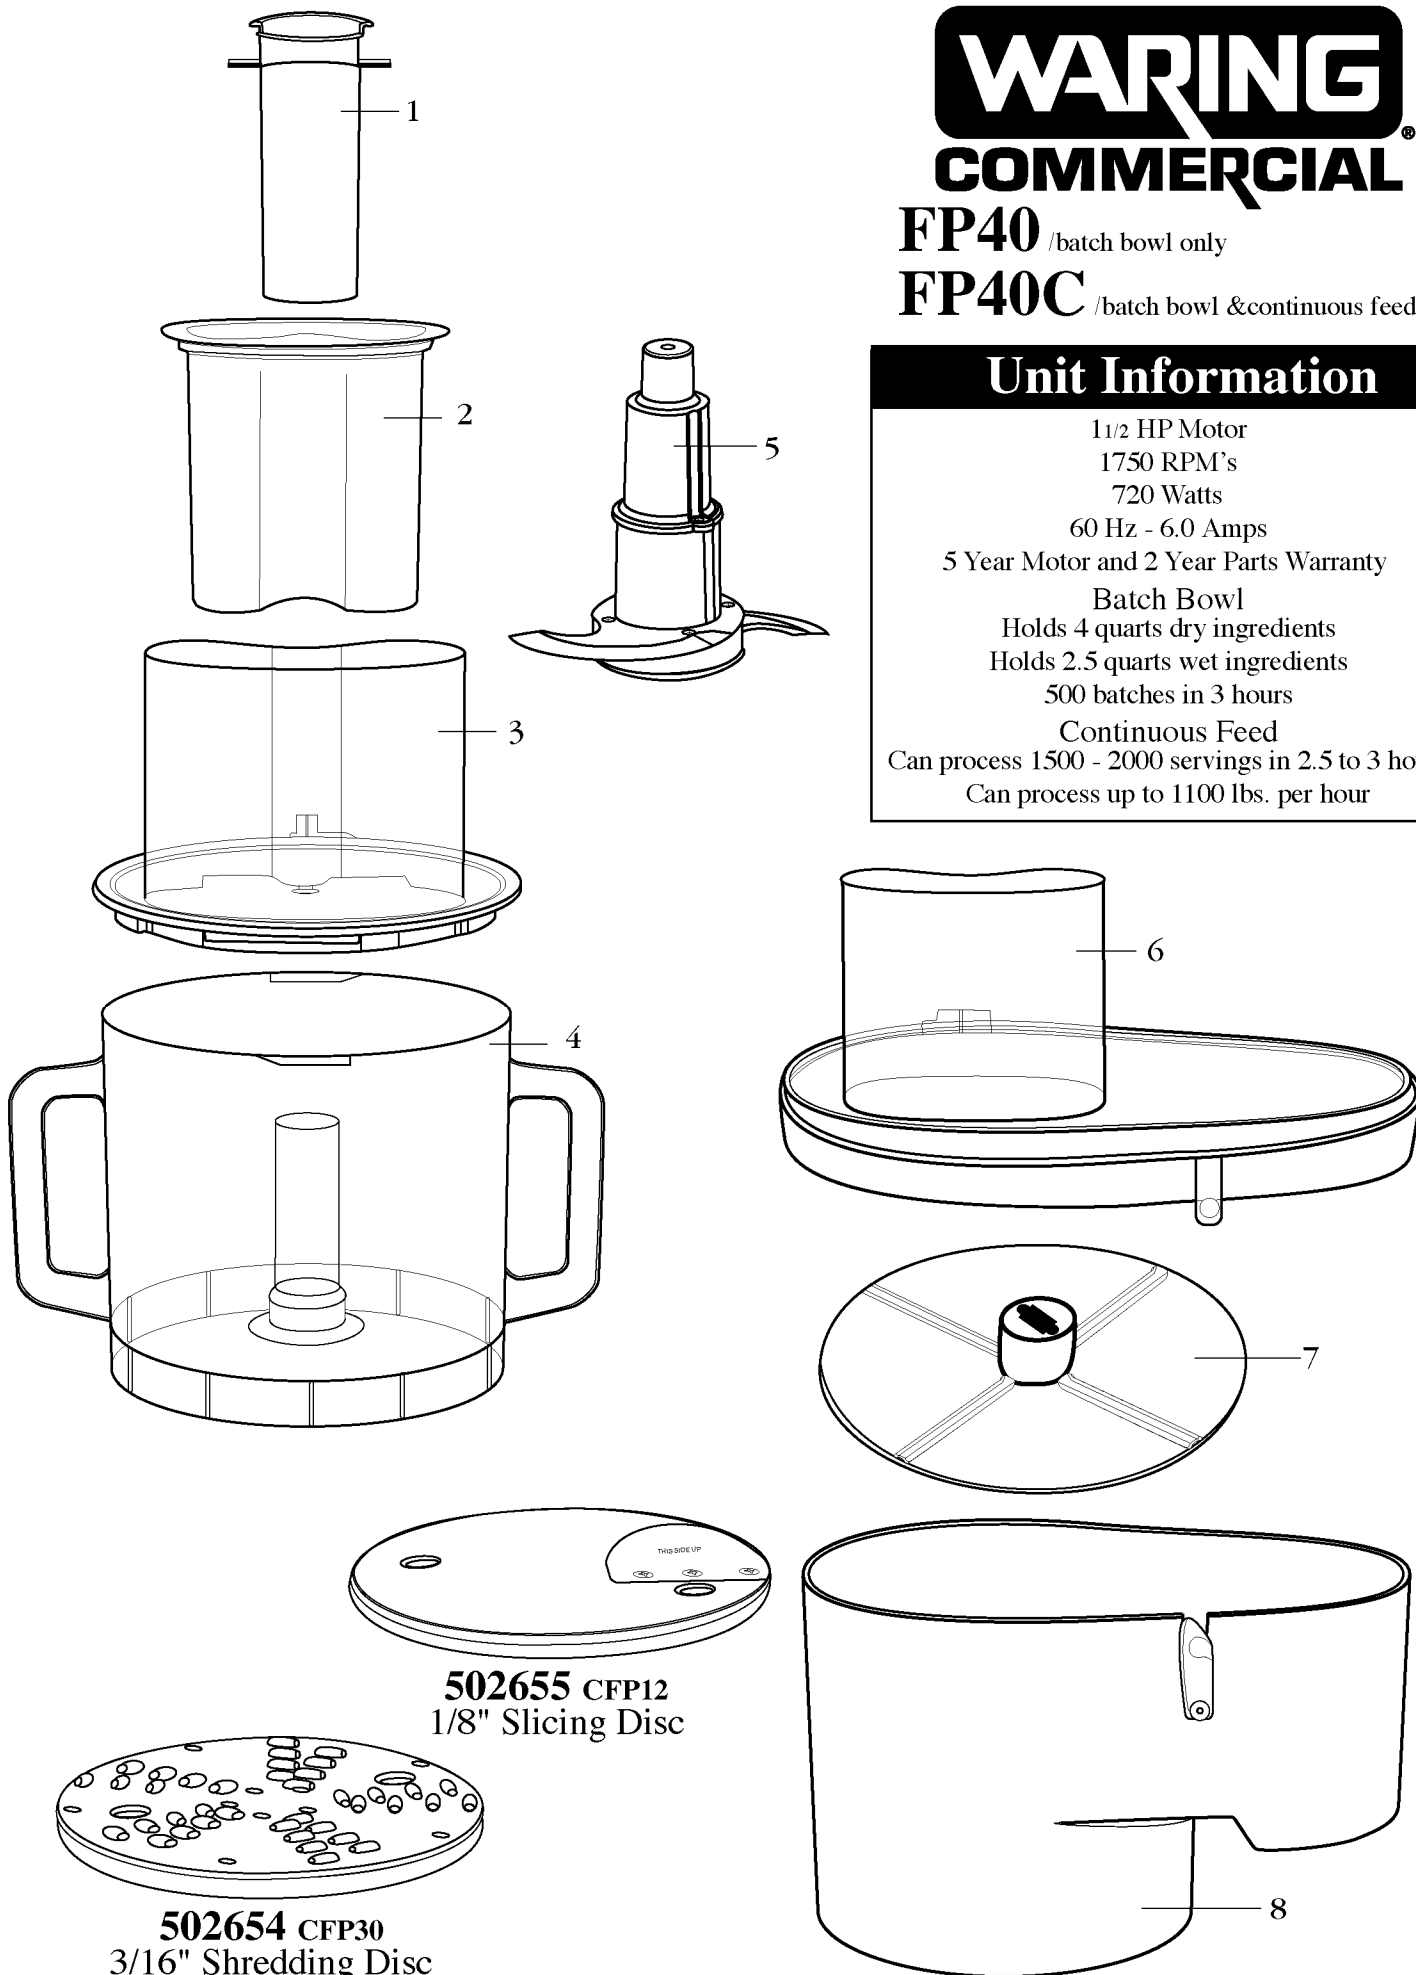

WARING COMMERCIAL®

FP40 /batch bowl only

FP40C /batch bowl &continuous feed bowl

Unit Information

1 1/2 HP Motor

1750 RPM's

720 Watts

60 Hz - 6.0 Amps

5 Year Motor and 2 Year Parts Warranty

Batch Bowl

Holds 4 quarts dry ingredients

Holds 2.5 quarts wet ingredients

500 batches in 3 hours

Continuous Feed

Can process 1500 - 2000 servings in 2.5 to 3 hours

Can process up to 1100 lbs. per hour