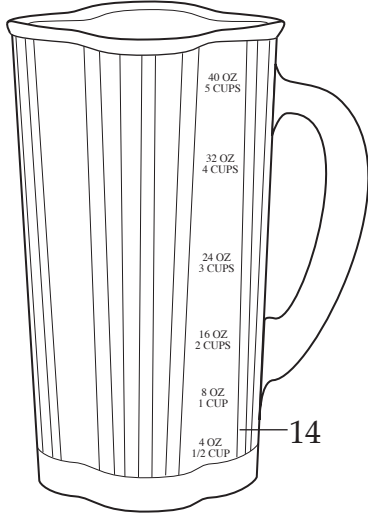

004315
2 Piece Lid

500778
Blending Assy.

500211
Container /glass
with Blending Assy.

WARING COMMERCIAL

700BU /base unit only

700G /glass container

700S /stainless steel container

500665
2 Piece Lid

500778
Blending Assy.

500339
Container /stainless steel
with Blending Assy.

003564
Name Plate

Catalog **Model**
 700BU/700G/700S 33BL79
 51BL32

Same as Catalog #

Illustration #	Part #	Description
1	003146	Center Lid
2	003574-09	Outer Lid / vinyl clover leaf
3	003504	Cap Nut
4	024224	Blade
5	003503	Bearing Cap
6	003508	Washer / fairprene
7	010012	Bearing Holder
8	009724	Washer / nylon
9	003537	Washer / stainless steel
10	003509	Washer / neoprene (rubber)
11	003510	Washer / bakelite
12	003500	Shaft
13	009780	Hex Nut / left handed thread
14	003573	Glass Container / 40 oz. = 5 cups
15	011700	Center Lid
16	013443	Outer Lid / vinyl round
17	012860	Stainless Steel Container / 32 oz.
18	009762	Base Gasket
19	015055	Container Base Adapter
20	003120	Jar Pad 4 Req.'d
21	003015	Jar Pad Stud 4 Req.'d
22	002518	Drive Coupling
23	017289	Top Cover / plated
24	002676	Spacer 4 Req.'d
25	012751	Spacer 4 Req.'d
26	003563	Baffle
27	018595	Housing Seal
28	015165	Nut 4 Req.'d
29	003550	Switch / toggle
30	015098	Nut Ring
31	016111-01	Base / coated white (<i>current production</i>)
	015264	Base / coated white (<i>older units</i>)
32	027655	Motor (<i>current production</i>)
	027255	Motor (<i>older units</i>)