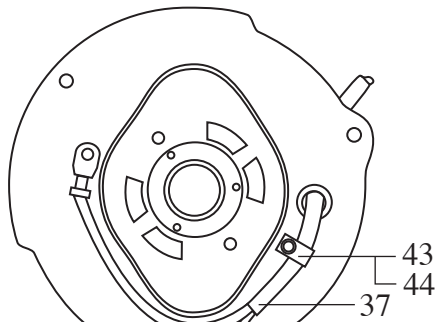

Part #

Description

33	009051	Wire Nut 3 Req.'d
34	013731	Cable Tie 2 Req.'d
35	002943	Washer
36	013659	Screw
37	003565	Cord Set / plastic bottom (<i>current production</i>)
	500830	Cord Set / metal bottom (<i>older units</i>)
38	016041	Strain Relief / plastic bottom (<i>current production</i>)
39	026151	Bottom Plate ONLY / plastic (<i>current production</i>)
	502776	Bottom Plate Assy. with Cord Set / plastic
	500347	Bottom Plate Assy. with Cord Set / metal (<i>older units</i>)
40	013659	Screw 3 Req.'d / plastic bottom (<i>current production</i>)
41	024645	Foot 3 Req.'d / plastic bottom (<i>current production</i>)
	002891	Foot 3 Req.'d / metal bottom (<i>older units</i>)
	003569	Screw 3 Req.'d / 002891 foot (<i>older units</i>)
42	003532	Rivet 2 Req.'d
43	016410	Clamp / metal bottom (<i>older units</i>)
44	002962	Screw / metal bottom (<i>older units</i>)

500347
Bottom Plate Assy.
(metal)

502776
Bottom Plate Assy.
(plastic)

- 002644 Square Drive Stud
- 003507 Washer / stainless steel
- 003514 Slinger
- 002882 Rubber Coupling

002518

Drive Coupling

(parts that can be purchased separately)