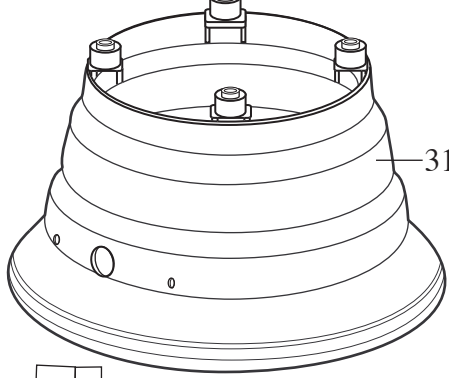

004315
2 Piece Lid

500778
Blending Assy.

500211
Container /glass
with Blending Assy.

WARING COMMERCIAL

700BU /base unit only

700G /glass container

700S /stainless steel container

500665
2 Piece Lid

500778
Blending Assy.

500339
Container /stainless steel
with Blending Assy.

003564
Name Plate

Catalog **Model**
 700BU/700G/700S 33BL79
 51BL32

Same as Catalog #

Illustration #	Part #	Description
1	003146	Center Lid
2	003574-09	Outer Lid / vinyl clover leaf
3	003504	Cap Nut
4	024224	Blade
5	003503	Bearing Cap
6	003508	Washer / fairprene
7	010012	Bearing Holder
8	009724	Washer / nylon
9	003537	Washer / stainless steel
10	003509	Washer / neoprene (rubber)
11	003510	Washer / bakelite
12	003500	Shaft
13	009780	Hex Nut / left handed thread
14	003573	Glass Container / 40 oz. = 5 cups
15	011700	Center Lid
16	013443	Outer Lid / vinyl round
17	012860	Stainless Steel Container / 32 oz.
18	009762	Base Gasket
19	015055	Container Base Adapter
20	003120	Jar Pad 4 Req.'d
21	003015	Jar Pad Stud 4 Req.'d
22	002518	Drive Coupling
23	017289	Top Cover / plated
24	002676	Spacer 4 Req.'d
25	012751	Spacer 4 Req.'d
26	003563	Baffle
27	018595	Housing Seal
28	015165	Nut 4 Req.'d
29	003550	Switch / toggle
30	015098	Nut Ring
31	016111-01	Base / coated white (<i>current production</i>)
	015264	Base / coated white (<i>older units</i>)
32	027655	Motor (<i>current production</i>)
	027255	Motor (<i>older units</i>)