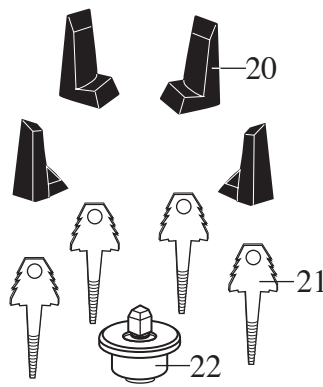

004315
2 Piece Lid

500778
Blending Assy.

500211
Container /glass
with Blending Assy.

WARING COMMERCIAL

700BU /base unit only

700G /glass container

700S /stainless steel container

500665
2 Piece Lid

500778
Blending Assy.

500339
Container /stainless steel
with Blending Assy.

003564
Name Plate

Catalog **Model**
 700BU/700G/700S 33BL79
 51BL32

Same as Catalog #

Illustration #	Part #	Description
1	003146	Center Lid
2	003574-09	Outer Lid / vinyl clover leaf
3	003504	Cap Nut
4	024224	Blade
5	003503	Bearing Cap
6	003508	Washer / fairprene
7	010012	Bearing Holder
8	009724	Washer / nylon
9	003537	Washer / stainless steel
10	003509	Washer / neoprene (rubber)
11	003510	Washer / bakelite
12	003500	Shaft
13	009780	Hex Nut / left handed thread
14	003573	Glass Container / 40 oz. = 5 cups
15	011700	Center Lid
16	013443	Outer Lid / vinyl round
17	012860	Stainless Steel Container / 32 oz.
18	009762	Base Gasket
19	015055	Container Base Adapter
20	003120	Jar Pad 4 Req.'d
21	003015	Jar Pad Stud 4 Req.'d
22	002518	Drive Coupling
23	017289	Top Cover / plated
24	002676	Spacer 4 Req.'d
25	012751	Spacer 4 Req.'d
26	003563	Baffle
27	018595	Housing Seal
28	015165	Nut 4 Req.'d
29	003550	Switch / toggle
30	015098	Nut Ring
31	016111-01	Base / coated white (<i>current production</i>)
	015264	Base / coated white (<i>older units</i>)
32	027655	Motor (<i>current production</i>)
	027255	Motor (<i>older units</i>)

500347
Bottom Plate Assy.
(metal)

502776
Bottom Plate Assy.
(plastic)

- 002644 Square Drive Stud
- 003507 Washer / stainless steel
- 003514 Slinger
- 002882 Rubber Coupling

002518

Drive Coupling

(parts that can be purchased separately)