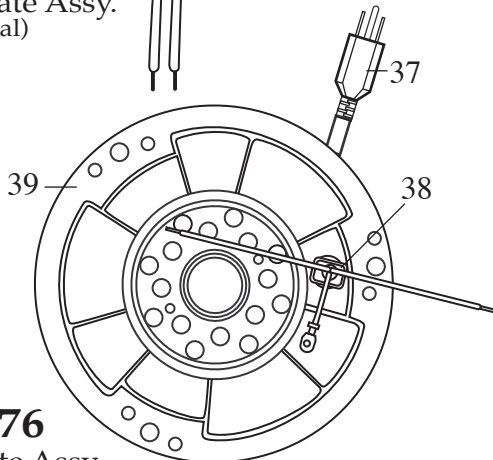

Part #

Description

33	009051	Wire Nut 3 Req.'d
34	013731	Cable Tie 2 Req.'d
35	002943	Washer
36	013659	Screw
37	003565	Cord Set / plastic bottom (<i>current production</i>)
	500830	Cord Set / metal bottom (<i>older units</i>)
38	016041	Strain Relief / plastic bottom (<i>current production</i>)
39	026151	Bottom Plate ONLY / plastic (<i>current production</i>)
	502776	Bottom Plate Assy. with Cord Set / plastic
	500347	Bottom Plate Assy. with Cord Set / metal (<i>older units</i>)
40	013659	Screw 3 Req.'d / plastic bottom (<i>current production</i>)
41	024645	Foot 3 Req.'d / plastic bottom (<i>current production</i>)
	002891	Foot 3 Req.'d / metal bottom (<i>older units</i>)
	003569	Screw 3 Req.'d / 002891 foot (<i>older units</i>)
42	003532	Rivet 2 Req.'d
43	016410	Clamp / metal bottom (<i>older units</i>)
44	002962	Screw / metal bottom (<i>older units</i>)

500347
Bottom Plate Assy.
(metal)

502776
Bottom Plate Assy.
(plastic)

- 002644 Square Drive Stud
- 003507 Washer / stainless steel
- 003514 Slinger
- 002882 Rubber Coupling

002518

Drive Coupling

(parts that can be purchased separately)