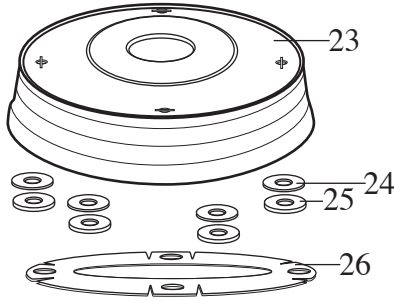

004315
2 Piece Lid

500778
Blending Assy.

500211
Container /glass
with Blending Assy.

WARING COMMERCIAL

700BU /base unit only

700G /glass container

700S /stainless steel container

500665
2 Piece Lid

500778
Blending Assy.

500339
Container /stainless steel
with Blending Assy.

003564
Name Plate

Catalog **Model**
 700BU/700G/700S 33BL79
 51BL32

Same as Catalog #

Illustration #	Part #	Description
1	003146	Center Lid
2	003574-09	Outer Lid / vinyl clover leaf
3	003504	Cap Nut
4	024224	Blade
5	003503	Bearing Cap
6	003508	Washer / fairprene
7	010012	Bearing Holder
8	009724	Washer / nylon
9	003537	Washer / stainless steel
10	003509	Washer / neoprene (rubber)
11	003510	Washer / bakelite
12	003500	Shaft
13	009780	Hex Nut / left handed thread
14	003573	Glass Container / 40 oz. = 5 cups
15	011700	Center Lid
16	013443	Outer Lid / vinyl round
17	012860	Stainless Steel Container / 32 oz.
18	009762	Base Gasket
19	015055	Container Base Adapter
20	003120	Jar Pad 4 Req.'d
21	003015	Jar Pad Stud 4 Req.'d
22	002518	Drive Coupling
23	017289	Top Cover / plated
24	002676	Spacer 4 Req.'d
25	012751	Spacer 4 Req.'d
26	003563	Baffle
27	018595	Housing Seal
28	015165	Nut 4 Req.'d
29	003550	Switch / toggle
30	015098	Nut Ring
31	016111-01	Base / coated white (<i>current production</i>)
	015264	Base / coated white (<i>older units</i>)
32	027655	Motor (<i>current production</i>)
	027255	Motor (<i>older units</i>)

500347
Bottom Plate Assy.
(metal)

502776
Bottom Plate Assy.
(plastic)

- 002644 Square Drive Stud
- 003507 Washer / stainless steel
- 003514 Slinger
- 002882 Rubber Coupling

002518

Drive Coupling

(parts that can be purchased separately)