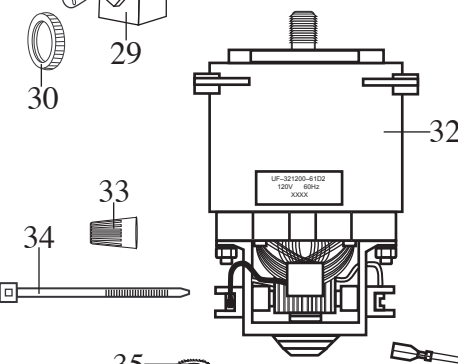

004315
2 Piece Lid

500778
Blending Assy.

500211
Container /glass
with Blending Assy.

WARING COMMERCIAL

700BU /base unit only

700G /glass container

700S /stainless steel container

500665
2 Piece Lid

500778
Blending Assy.

500339
Container /stainless steel
with Blending Assy.

003564
Name Plate

Catalog **Model**
 700BU/700G/700S 33BL79
 51BL32

Same as Catalog #

Illustration #	Part #	Description
1	003146	Center Lid
2	003574-09	Outer Lid / vinyl clover leaf
3	003504	Cap Nut
4	024224	Blade
5	003503	Bearing Cap
6	003508	Washer / fairprene
7	010012	Bearing Holder
8	009724	Washer / nylon
9	003537	Washer / stainless steel
10	003509	Washer / neoprene (rubber)
11	003510	Washer / bakelite
12	003500	Shaft
13	009780	Hex Nut / left handed thread
14	003573	Glass Container / 40 oz. = 5 cups
15	011700	Center Lid
16	013443	Outer Lid / vinyl round
17	012860	Stainless Steel Container / 32 oz.
18	009762	Base Gasket
19	015055	Container Base Adapter
20	003120	Jar Pad 4 Req.'d
21	003015	Jar Pad Stud 4 Req.'d
22	002518	Drive Coupling
23	017289	Top Cover / plated
24	002676	Spacer 4 Req.'d
25	012751	Spacer 4 Req.'d
26	003563	Baffle
27	018595	Housing Seal
28	015165	Nut 4 Req.'d
29	003550	Switch / toggle
30	015098	Nut Ring
31	016111-01	Base / coated white (<i>current production</i>)
	015264	Base / coated white (<i>older units</i>)
32	027655	Motor (<i>current production</i>)
	027255	Motor (<i>older units</i>)

500347
Bottom Plate Assy.
(metal)

502776
Bottom Plate Assy.
(plastic)

- 002644 Square Drive Stud
- 003507 Washer / stainless steel
- 003514 Slinger
- 002882 Rubber Coupling

002518

Drive Coupling

(parts that can be purchased separately)