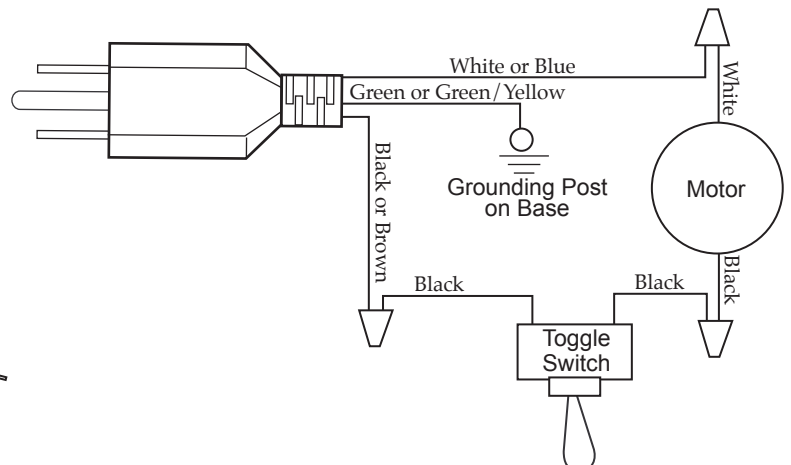

500347
Bottom Plate Assy.
(metal)

502776
Bottom Plate Assy.
(plastic)

- 002644 Square Drive Stud
- 003507 Washer / stainless steel
- 003514 Slinger
- 002882 Rubber Coupling

002518

Drive Coupling

(parts that can be purchased separately)