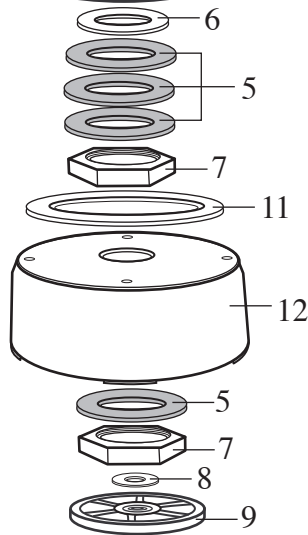

013304 NSF Sseal

503119

500625 *(older units)*
Blending Assy.

503079

500835 *(older units)*
64 oz. S.S. Container
with Blending Assy.

701402

(older units)
64 oz. S.S. Container
with Blending Assy. and Lid