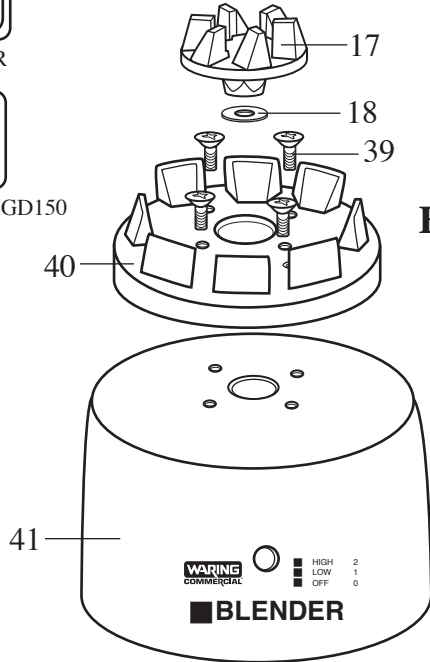

Plastic Top Housing

015394 /Plastic Housing Units EXCEPT

016795 /HGB13R

018140 /HGD140 or HGD150

Stainless Steel Top Housing

WARING COMMERCIAL®

HGB140

plastic top hsg. w/ 64 oz. lexan container