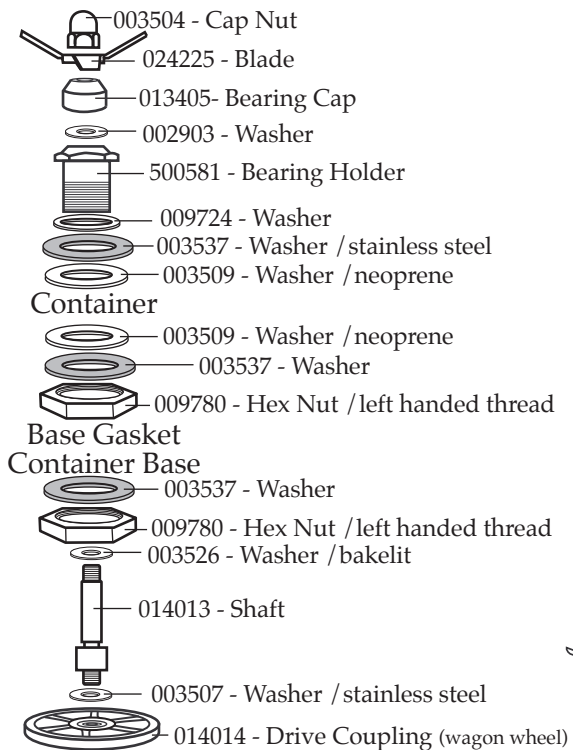

Catalog	Old Model #	New Model #
HGB140	36BL24	HGBPBKP6
HGB150	34BL92	HGBPBKS6
HGBSP	36BL22	
HGBSS	36BL23	HGBSSSS6
HGQ200	34BL75	
HGB13R	36BL36	
HGC140	36BL37	HGBPBKP6
HGC150	35BL49	HGBPBKS6
HGCSS	36BL27	HGBSSSS6
HGD140	37BL32	HGBPBKP6
HGD150	37BL33	HGBPBKS6

Waring Factory Service Center
314 Ella T. Grasso Ave.
Torrington, CT 06790
Tele. 1-800-269-6640
Fax 860-496-9017
www.waringproducts.com

500625
Blending Assy.
(older units)