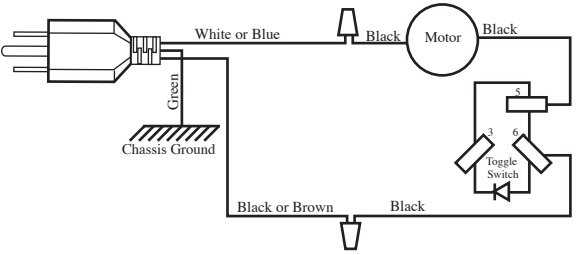

Wiring Diagram for **Stainless Steel Top Housing**
(2nd generation & older units)