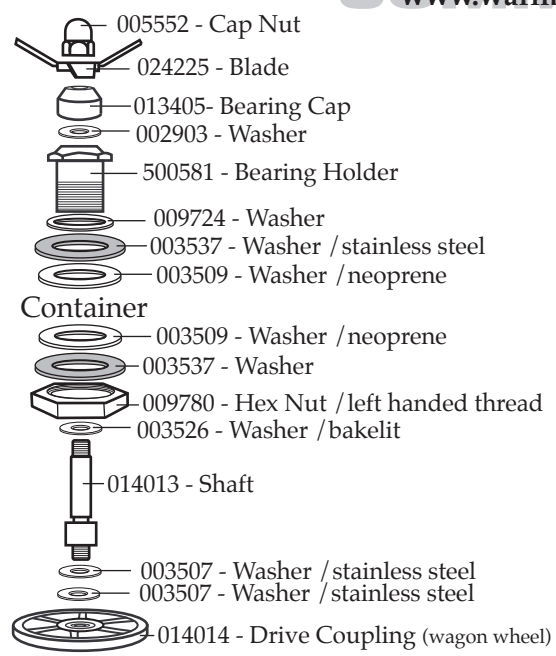

Waring Factory Service Center
314 Ella T. Grasso Ave.
Torrington, CT 06790
Tele. 1-800-269-6640
Fax 860-496-9017
www.waringproducts.com

500625
Blending Assy.
(older units)

Wiring Diagram for **Plastic Top Housing**
(2nd generation & older units)

Wiring Diagram for **Stainless Steel Top Housing**
(2nd generation & older units)

502370
Blending Assy.
(older units)

501832
Blending Assy.

Wiring Diagram for **Plastic Top Housing**
(current production)

Wiring Diagram for **Stainless Steel Top Housing**
(current production)