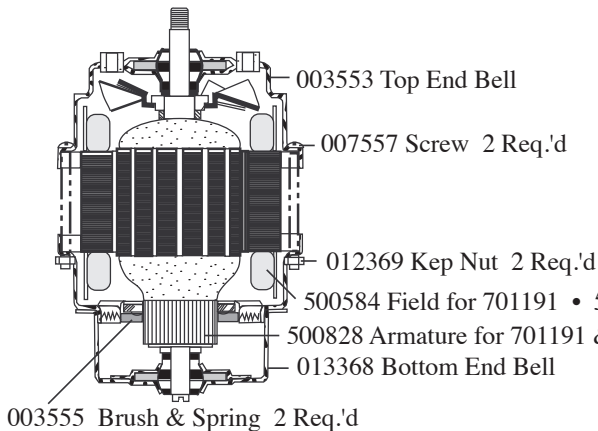

Catalog	Old Model #	New Model #
HGB140	36BL24	HGBPBKP6
HGB150	34BL92	HGBPBKS6
HGBSP	36BL22	
HGBSS	36BL23	HGBSSSS6
HGQ200	34BL75	
HGB13R	36BL36	
HGC140	36BL37	HGBPBKP6
HGC150	35BL49	HGBPBKS6
HGCSS	36BL27	HGBSSSS6
HGD140	37BL32	HGBPBKP6
HGD150	37BL33	HGBPBKS6

Waring Factory Service Center
314 Ella T. Grasso Ave.
Torrington, CT 06790
Tele. 1-800-269-6640
Fax 860-496-9017
www.waringproducts.com

Illustration #	Part #	Description
31	012409	Crimp Connector 1 Req.'d (<i>current production</i>) 2 Req.'d /HGC units
32	503195	Lead green/yellow (<i>current production plastic top hsg. units</i>)
	501658	Lead green/yellow (<i>2nd generation plastic top hsg. units & older units</i>)
33	029309	Cord Set
	003565	Cord Set (<i>2nd generation</i>)
	500830	Cord Set (<i>older units</i>)
34	012920	Strain Relief
	007556	Strain Relief (<i>2nd generation & older units</i>)
35	008324	Gasket
36	028591-X	Bottom Housing /plastic
	014012	Bottom Housing (<i>2nd generation & older units</i>)
37	017239	Screw 4 Req.'d
38	004090	Foot 4 Req.'d
39	007559	Screw 4 Req.'d
40	026538	Jar Support
	008821	Jar Support (<i>older units</i>)
41	016650	Top Housing /<i>stamped with name plate</i>
	016508	Top Housing / <i>stamped needs name plate</i>
	016978	Top Housing / stamped HGQ200
42	019935	Housing Seal
43	012703	Switch Seal /boot
44	025664	Motor Spacer Plate

Items Not Shown

- 002436 - Screw /ground (*2nd generation & older units*)
- 002943- Washer/ground (*2nd generation & older units*)
- 013963- Bottom Housing Screen (*2nd generation & older units*)
- 500455 - Lead /black with Diode- 003262 (*older units*)

Motor for Older Units (*no longer available*)
Limited Availability on Some Parts