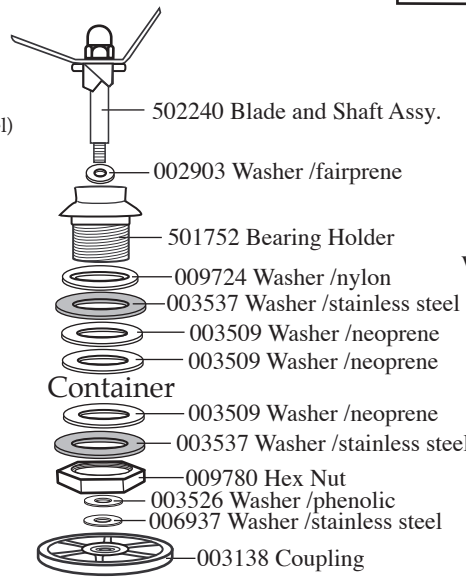

Waring Factory Service Center
314 Ella T. Grasso Ave.
Torrington, CT 06790
Tele. 1-800-269-6640
Fax 860-496-9017
www.waringproducts.com

500625
Blending Assy.
(older units)

Wiring Diagram for **Plastic Top Housing**
(2nd generation & older units)

Wiring Diagram for **Stainless Steel Top Housing**
(2nd generation & older units)

502370
Blending Assy.
(older units)

501832
Blending Assy.

Wiring Diagram for **Plastic Top Housing**
(current production)

Wiring Diagram for **Stainless Steel Top Housing**
(current production)