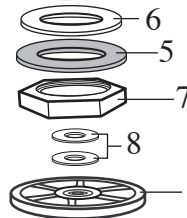

503120 - Blending Assy. Kit

502370 - Blending Assy.
(older units)

503074

501529 *(older units)*
64 oz. Lexan Container
with Blending Assy.