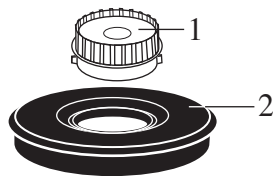

HGBSS

stainless steel top hsg. w/ 64 oz. stainless steel container

HGB13R /Ryko *(no longer in production)*
plastic top hsg. w/ 64 oz. lexan container

HGQ200 /quiet blender *(no longer in production)*
stainless steel top hsg. w/ 48 oz polycarbonate container

HGCSS /CSA *(no longer in production)*
stainless steel top hsg. w/ 64 oz. stainless steel container

HGC140 /CSA *(no longer in production)*
plastic top hsg. w/ 64 oz. lexan container

HGC150 /CSA *(no longer in production)*
plastic top hsg. w/ 64 oz. stainless steel container

HGD140 /Edward Don
plastic top hsg. w/ 64 oz. lexan container

HGD150 /Edward Don
plastic top hsg. w/ 64 oz. stainless steel container

500664 2 Piece Lid

*(for 64 oz. S.S. Container or
48 oz. Polycarbonate)*