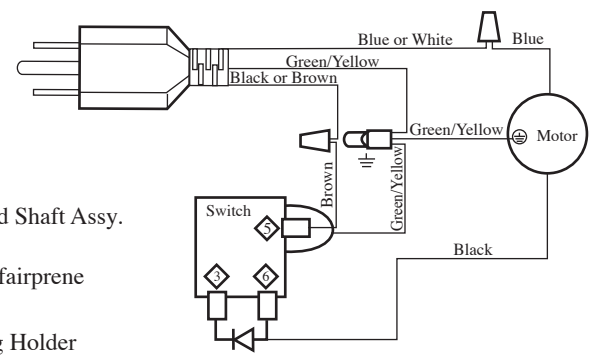

Wiring Diagram for **Plastic Top Housing**
(current production)