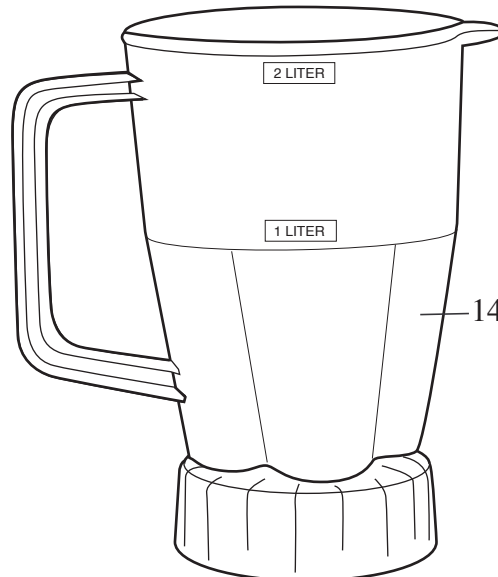

HGD140 /Edward Don
plastic top hsg. w/ 64 oz. lexan container

HGD150 /Edward Don
plastic top hsg. w/ 64 oz. stainless steel container

500664 2 Piece Lid

*(for 64 oz. S.S. Container or
48 oz. Polycarbonate)*

027142 2 Piece Lid

(for 64 oz. Lexan Container)

013304 NSF Sseal

503119

500625 *(older units)*
Blending Assy.

503079

500835 *(older units)*
64 oz. S.S. Container
with Blending Assy.

701402

(older units)
64 oz. S.S. Container
with Blending Assy. and Lid

503120 - Blending Assy. Kit

502370 - Blending Assy.
(older units)

503074

501529 *(older units)*
64 oz. Lexan Container
with Blending Assy.

502589 *(for HGQ200)*
48 oz. Polycarbonate
Container with
Blending Assy.