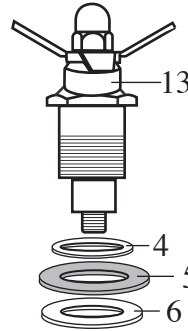

013304 NSF Sseal

503119

500625 *(older units)*
Blending Assy.

503079

500835 *(older units)*
64 oz. S.S. Container
with Blending Assy.

701402

(older units)
64 oz. S.S. Container
with Blending Assy. and Lid