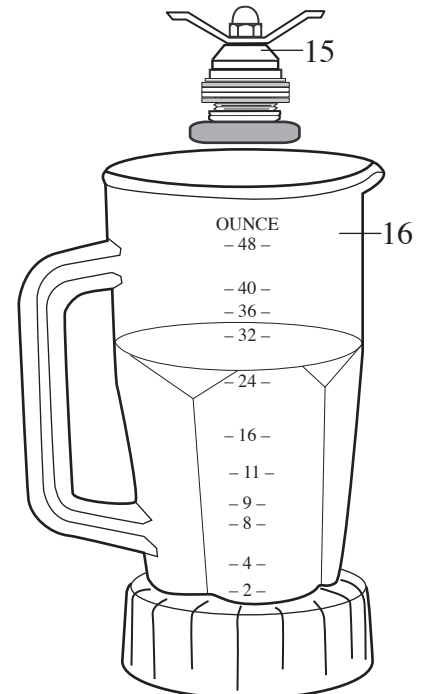

(older units)
64 oz. S.S. Container
with Blending Assy. and Lid

503120 - Blending Assy. Kit

502370 - Blending Assy.
(older units)

503074

501529 *(older units)*
64 oz. Lexan Container
with Blending Assy.

502589 *(for HGQ200)*
48 oz. Polycarbonate
Container with
Blending Assy.