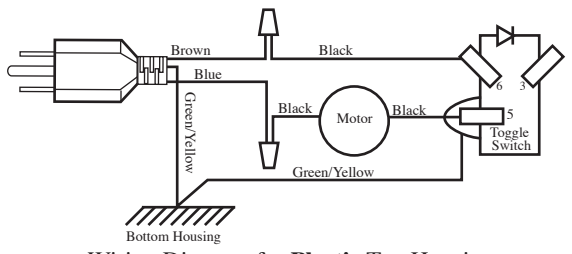

Wiring Diagram for **Plastic Top Housing**
(2nd generation & older units)