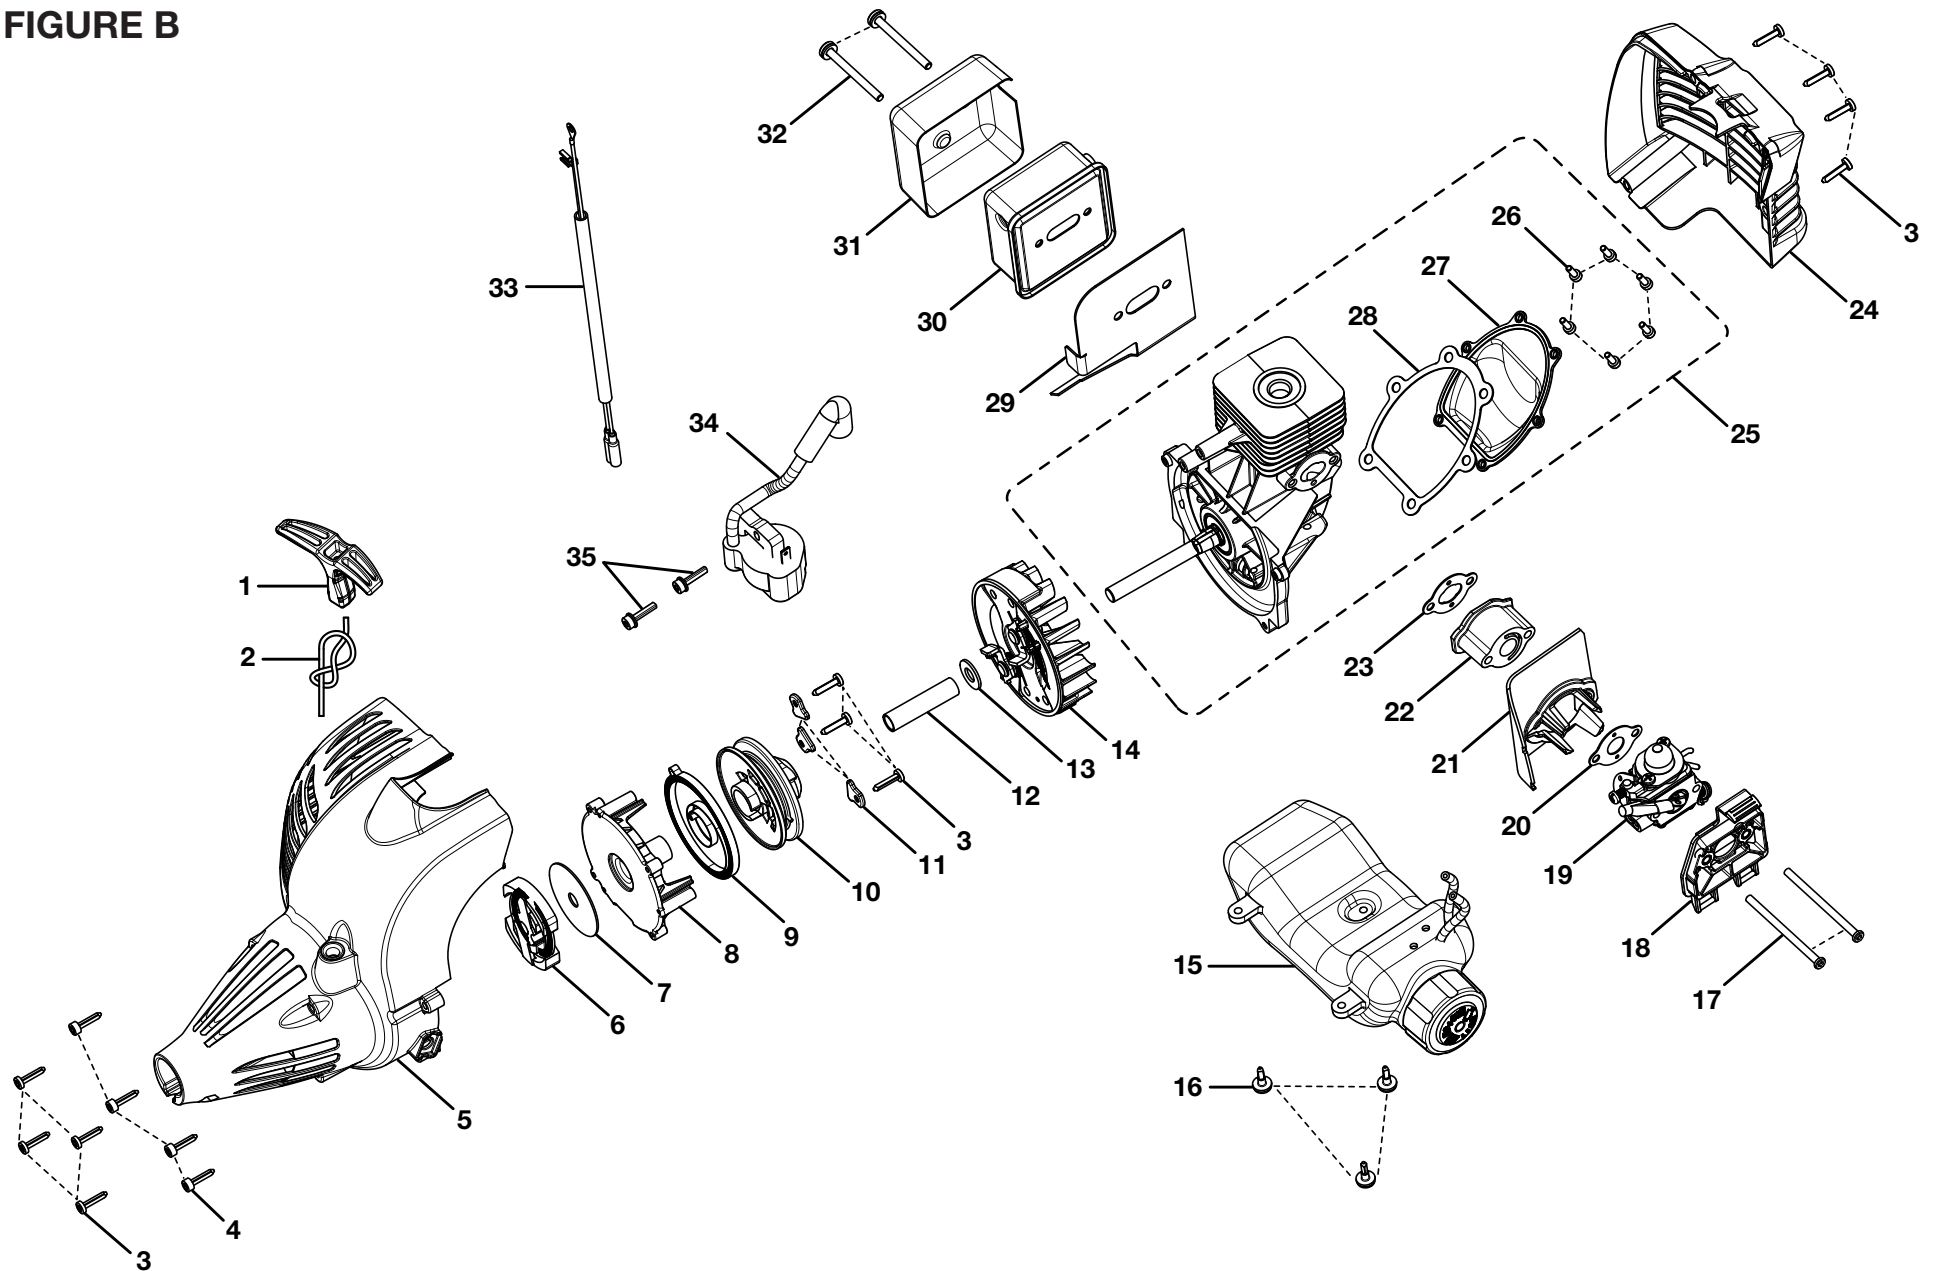

RYOBI 26cc POWER HEAD - MODEL NO. RY26000

FIGURE B

RYOBI 26cc POWER HEAD - MODEL NO. RY26000

PARTS LIST (FIGURE B)

KEY NO.	PART NUMBER	DESCRIPTION	QTY	KEY NO.	PART NUMBER	DESCRIPTION	QTY
1	511731001	Starter Grip.....	1	19	308054013	Carburetor Assembly	1
2	900849002	Starter Rope.....	1	20	901552001	Outer Heat Dam Gasket.....	1
3	660466001	Screw (M4 x 18 mm)	11	21	518685001	Air Baffle.....	1
4	660970001	Screw (M4 x 16 mm)	4	22	518497001	Heat Dam	1
5	308671009	Starter Housing Assembly	1	23	901551001	Inner Heat Dam Gasket.....	1
6	300960002	Clutch Assembly	1	24	518504002	Rear Housing	1
7	638090001	Washer	1	25	308892003	Short Block Assembly.....	1
8	518692001	Starter Baffle	1	26	660925003	Screw (M4 x 12 mm)	6
9	638033001	Spring and Container	1	27	638337001	Crankcase Cover.....	1
10	310022001	Easy Starter Assembly	1	28	901550001	Crankcase Cover Gasket	1
11	638389001	Pulley Retainer	3	29	901452001	Muffler Gasket.....	1
12	638284002	Spacer Tube	1	30	308990011	Muffler Assembly	1
13	650017001	Washer	1	31	638442001	Muffler Housing.....	1
14	308811001	Flywheel Assembly.....	1	32	660638003	Muffler Bolt (10-24 x 2-1/8 in.)	2
15	308675021	Fuel Tank and Cap Assembly.....	1	33	308863003	Electrical Lead Wire Assembly.....	1
16	660970002	Screw (M4)	3	34	850108002	Ignition Module	1
17	660454001	Bolt (M5 x 70 mm).....	2	35	660968001	Screw (M4 x 19 mm)	2
18	518766001	Air Box Base	1