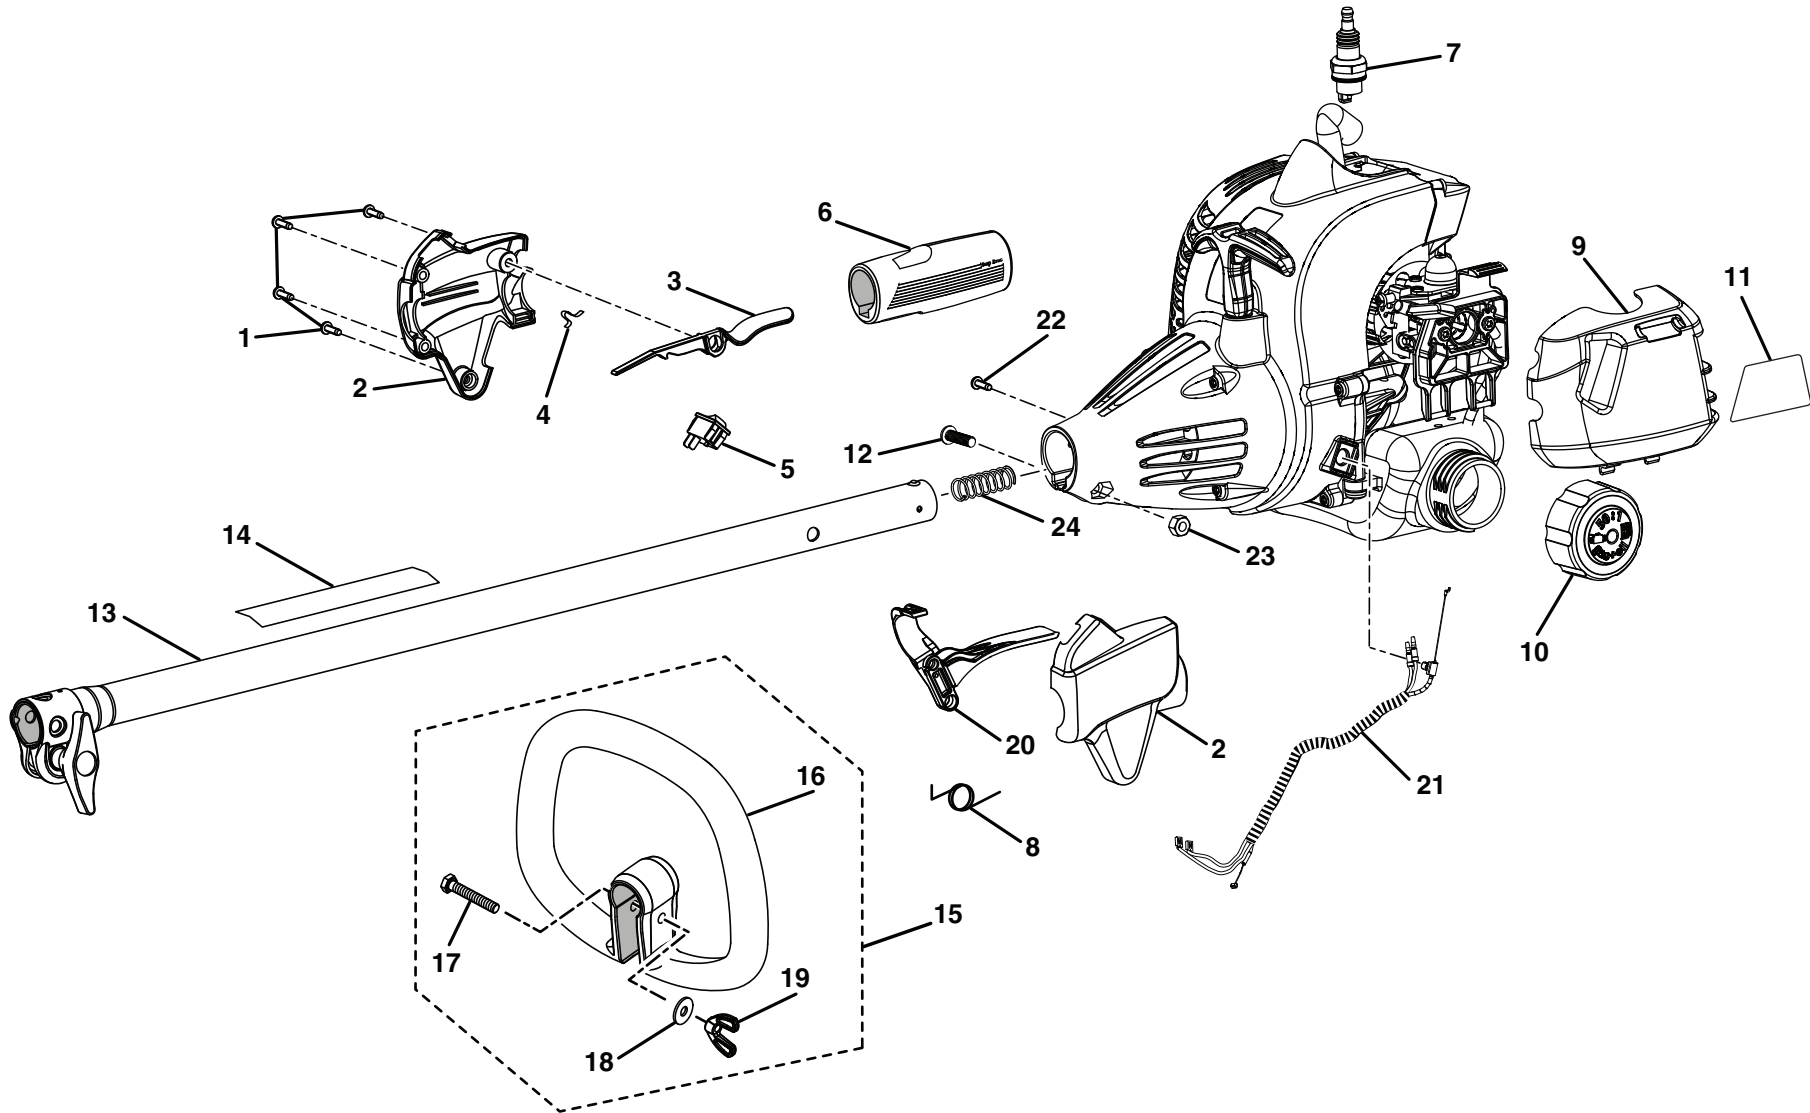

RYOBI
26cc POWER HEAD
MODEL NO. RY26000
REPAIR SHEET

RYOBI 26cc POWER HEAD - MODEL NO. RY26000

FIGURE A

PARTS LIST (FIGURE A)

KEY NO.	PART NUMBER	DESCRIPTION	QTY	KEY NO.	PART NUMBER	DESCRIPTION	QTY
1	660563002	Screw (M4 x 20 mm)	4	16	518738001	Front Handle.....	1
2	308869002	Control Handle Assembly	1	17	660643008	Bolt (1/4-20 x 40 mm)	1
3	518695001	Trigger Lock	1	18	678008001	Washer	1
4	638431001	Strap Hanger.....	1	19	518949001	Wing Nut (1/4-20).....	1
5	760700002	Switch (Momentary Contact).....	1	20	518696001	Throttle Trigger	1
6	570234002	Rear Handle	1	21	308842004	Throttle and Lead Assembly (Incl. Key No. 5).....	1
7	870174001	Spark Plug (Champion RCJ6Y).....	1	22	660634001	Screw (8-16 x 5/16 in. Torx T.F.)	1
8	690694002	Spring.....	1	23	678029002	Hex Nut (M6)	1
9	518777001	Air Box Cover	1	24	690140011	Compression Spring	1
10	308680001	Fuel Cap Assembly (1.5 in. Diameter).....	1		Not Shown:		
	300758006	Fuel Cap Assembly (2 in. Diameter).....	1	940705011	Logo Label	1	
11	940686026	Label.....	1	940991032	Model Label (EX26)	1	
12	660697002	Bolt (M6 x 20 mm).....	1	987000507	Operator's Manual.....	1	
13	308470004	Upper Boom Assembly	1		11-18-08 (REV:00)		
14	940657034	Warning Decal	1				
15	308991001	Front Handle Assembly.....	1				