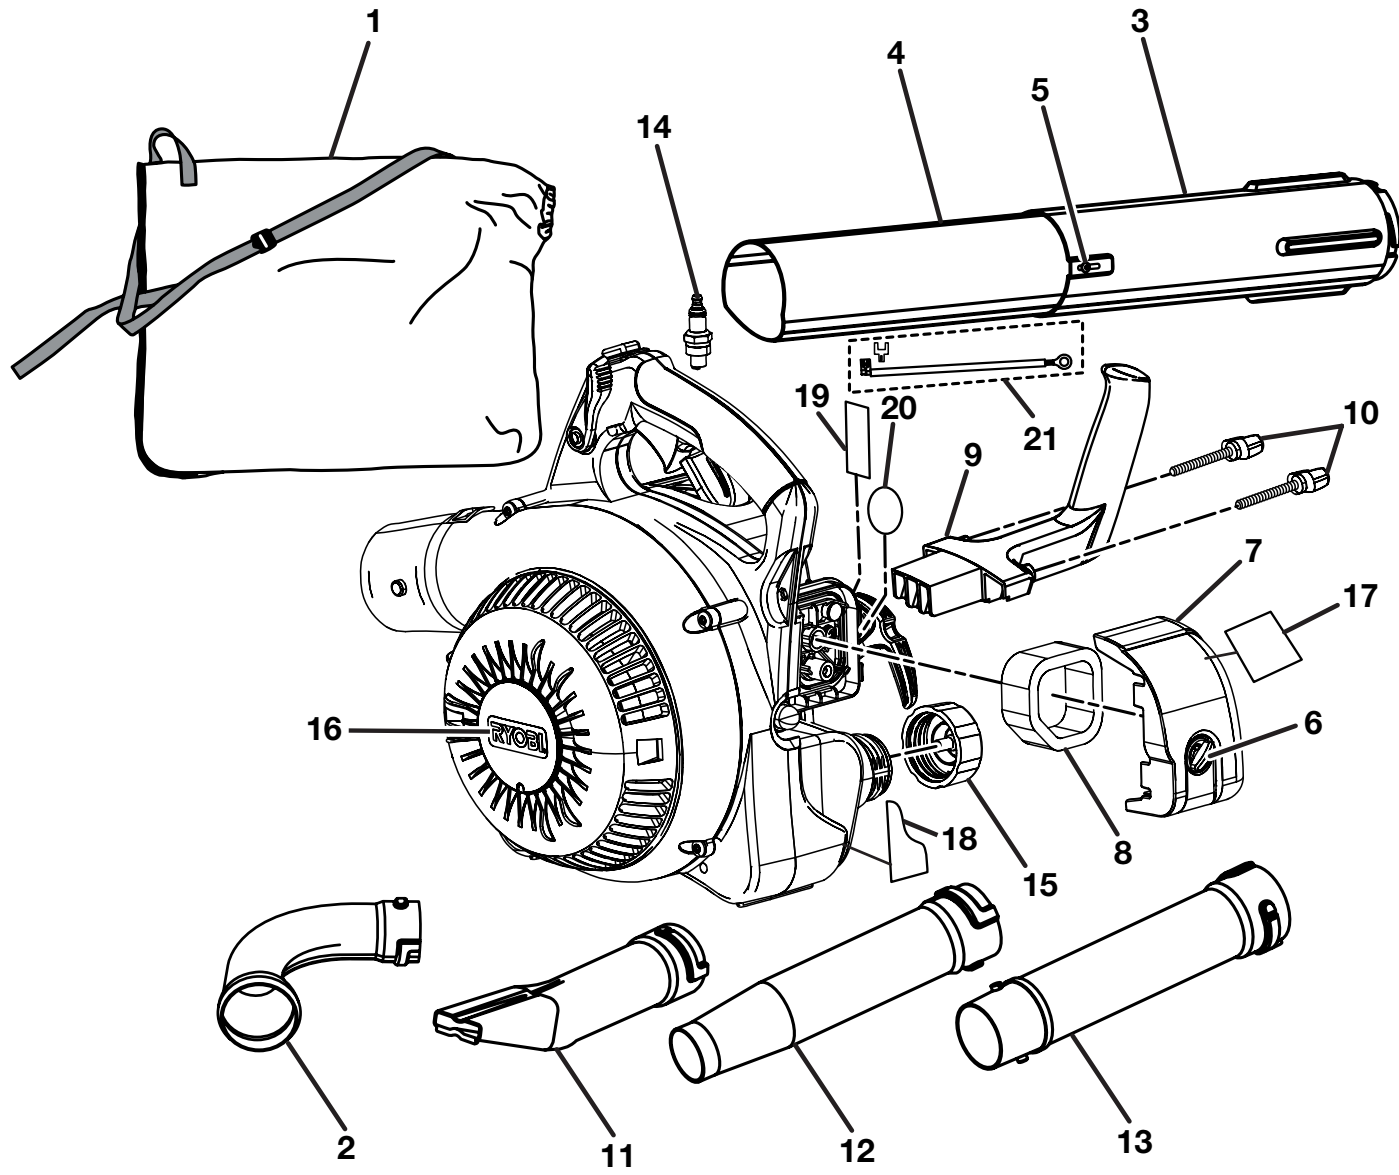

**RYOBI  
BLOWER/VACUUM  
MODEL NUMBERS RY08548 AND RY09903  
REPAIR SHEET**

RYOBI BLOWER/VACUUM - MODEL NUMBERS RY08548 AND RY09903

## RYOBI BLOWER/VACUUM – MODEL NUMBERS RY08548 AND RY09903

The model number will be found on a plate attached to the starter housing. Always mention the model number in all correspondence regarding your **BLOWER/VACUUM** or when ordering repair parts.

### PARTS LIST

KEY NO.	PART NUMBER	DESCRIPTION	QTY
1	900960001	Vacuum Bag w/Shoulder Strap .....	1
2	570563001	Vacuum Bag Adaptor .....	1
3	570561001	Upper Vacuum Tube .....	1
4	570562001	Lower Vacuum Tube .....	1
5	660621001	Vacuum Tube Screws .....	2
6	590461001	Air Filter Knob .....	1
7	518253001	Air Filter Cover .....	1
8	560873001	Air Filter .....	1
9	518180001	Vacuum Handle .....	1
10	518273001	Vacuum Handle Knobs .....	2
11	580613001	High Velocity Nozzle w/Leaf Scraper .....	1
12	570564001	Sweeper Nozzle .....	1
13	570543001	Upper Blower Tube .....	1
14	870170001	* Spark Plug (Champion RCJ4) .....	1
15	300758006	Fuel Cap Assembly .....	1
16	940627001	Vacuum Door Label .....	1
17	940627004	Starting Instructions Label .....	1
18	940627005	Warning Label .....	1
19	940627007	Starting Label .....	1
20	940627006	Zip Start Label .....	1
21	308825001	Ground Wire Kit .....	1
	987000081	Operator's Manual (960968009)	
	04-25-07		
	(REV:01)		

### PARTS LIST (FIGURE B)

KEY NO.	PART NUMBER	DESCRIPTION	QTY
1	690691001	Circlip Pin .....	2
2	690687001	Washer .....	2
3	690161002	Piston Ring .....	1
4	690686002	Needle Bearing .....	1
5	640920002	Piston .....	1
6	620301001	Piston Pin .....	1