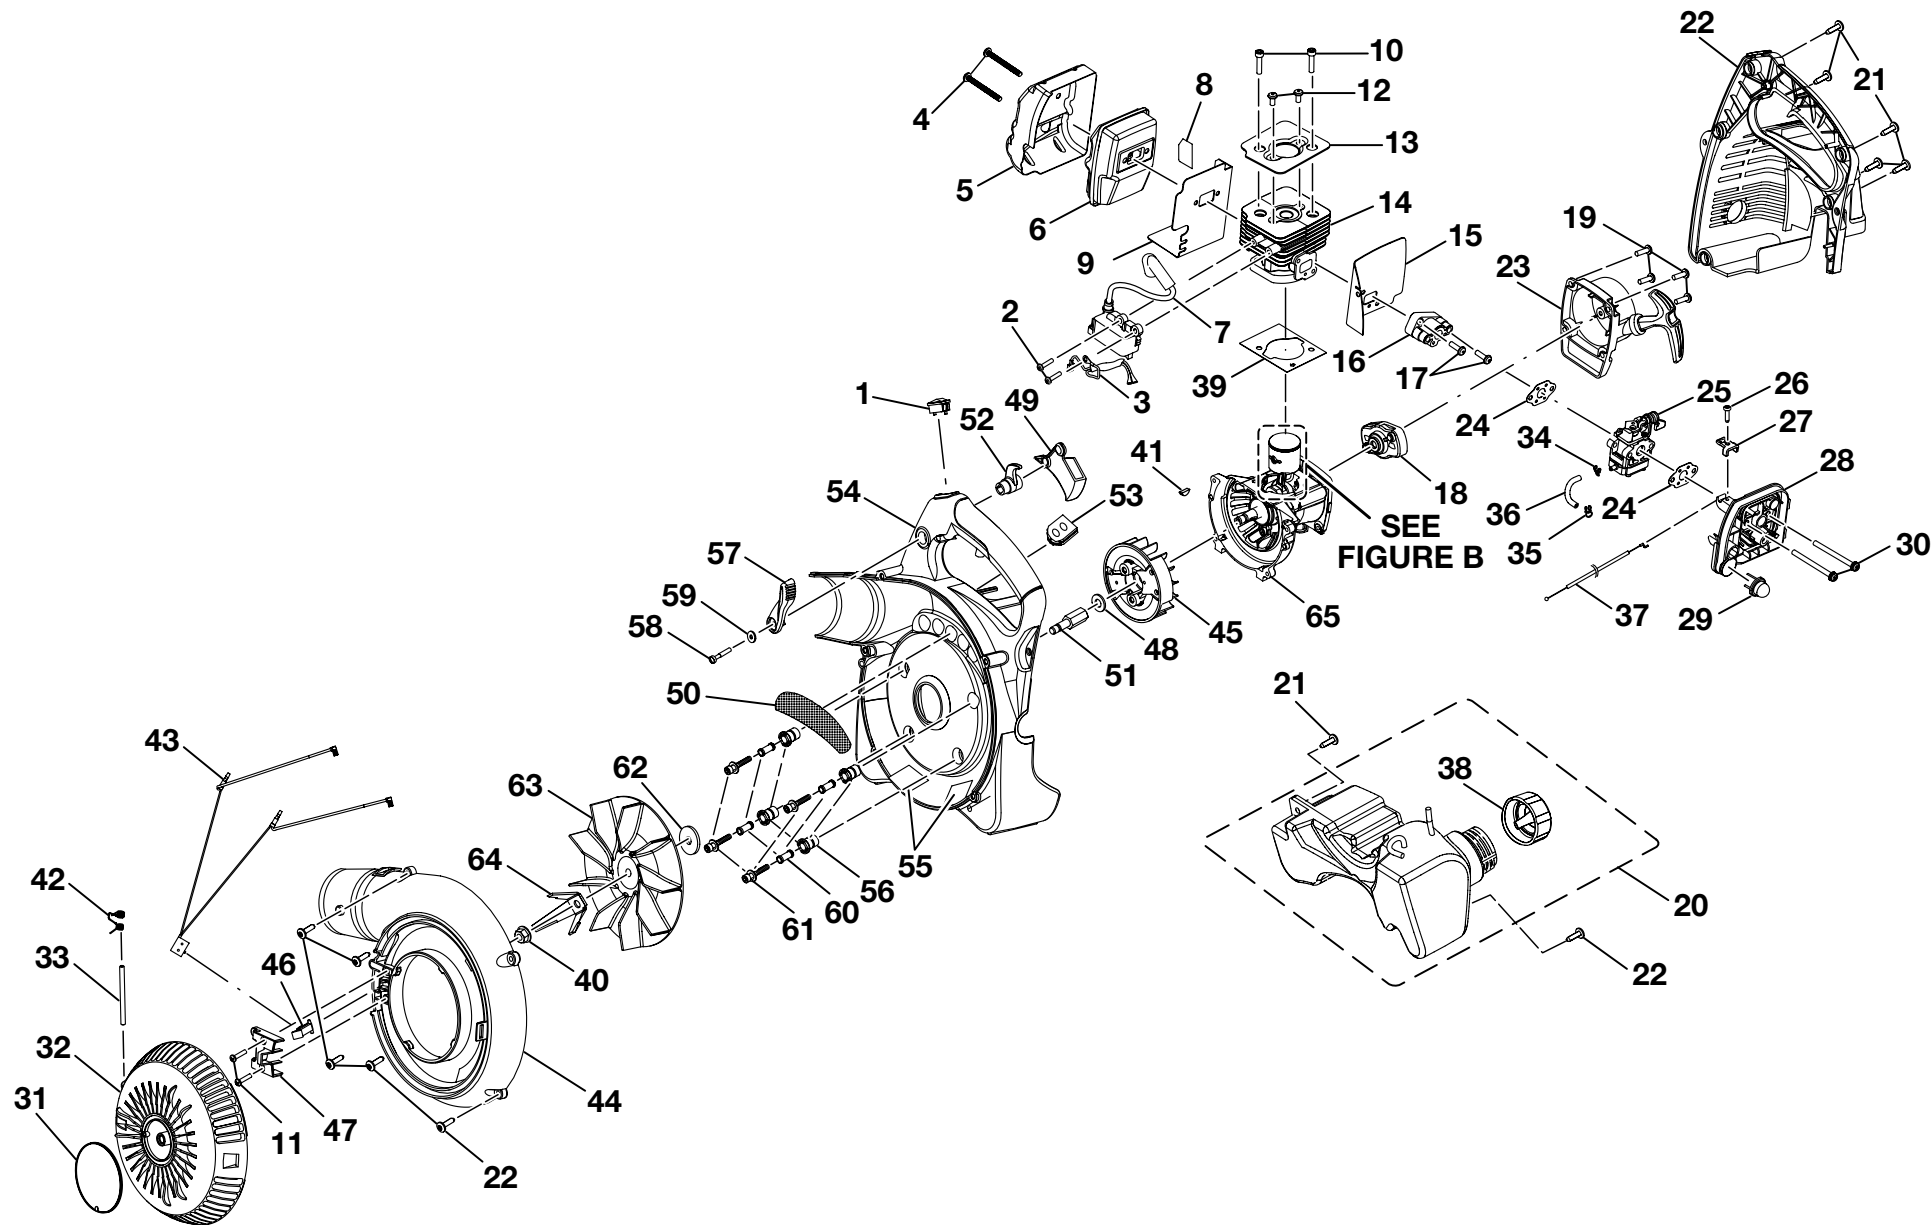

RYOBI BLOWER/VACUUM - MODEL NUMBERS RY08548 AND RY09903

Figure A

RYOBI BLOWER/VACUUM – MODEL NUMBERS RY08548 AND RY09903

The model number will be found on a plate attached to the starter housing. Always mention the model number in all correspondence regarding your **BLOWER/VACUUM** or when ordering repair parts.

PARTS LIST (FIGURE A)

KEY NO.	PART NUMBER	DESCRIPTION	QTY	KEY NO.	PART NUMBER	DESCRIPTION	QTY
1	760363003	Switch.....	1	34	690700001	Hose Clip (Id 4.9).....	1
2	660349001	* Screw (M4 X 22 mm).....	2	35	690699001	Hose Clip (Id 2.9).....	2
3	290702001	Lead Assembly.....	1	36	570574001	Rubber Tubing.....	1
4	660347001	* Screw (M5 X 50 mm).....	2	37	308209001	Cable Assembly.....	1
5	638027001	Heat Shield.....	1	38	300758006	Fuel Cap Assembly.....	1
6	300748016	Muffler Assembly.....	1	39	900709001	Cylinder Gasket.....	1
7	290178008	Coil & Boot Assembly.....	1	40	678128002	Hex Nut w/Retaining Washer.....	1
8	900955003	Heat Shield.....	1	41	690688001	Woodruff Key (S43C).....	1
9	638183001	Gasket Muffler.....	1	42	678117001	Vacuum Door Hinge Spring.....	1
10	660342001	* Screw (M5 X 22 mm).....	2	43	870166001	Vacuum Door Kill Switch.....	1
11	660665001	* Screw (M14 X 16.3 mm).....	2	44	518266001	Outer Volute Housing.....	1
12	660351002	* Screw & Washer (M5 X 10 mm).....	2	45	640574001	Fly-wheel Assembly.....	1
13	630002021	Cylinder Plate.....	1	46	518254001	Kill Switch Activator Lever.....	1
14	640570016	Cylinder.....	1	47	518170001	Vacuum Door Hinge.....	1
15	900711006	Insulator Gasket.....	1	48	678171002	Washer (2 mm).....	1
16	518329001	Insulator.....	1	49	518255001	Trigger.....	1
17	660344003	* Screw & Washer (M5 X 22 mm).....	2	50	638179001	Wire Mesh.....	1
18	308004001	Pulley Assembly.....	1	51	308068002	Crank Shaft Extension.....	1
19	660351001	* Screw (M5 X 16 mm).....	4	52	518150001	Trigger Lock.....	1
20	308342005	Fuel Tank Assembly (Inc. Key No. 38).....	1	53	570624001	Rubber Grommet.....	1
21	660674001	* Screw (M14 X 7/8 in.).....	12	54	518140001	Inner Volute Housing.....	1
22	518323001	Engine Shroud Housing.....	1	55	900955001	Heat Shield.....	2
23	308430001	Starter Assembly.....	1	56	570544002	Vibration Isolator.....	4
24	900711003	Carburetor Gasket.....	2	57	518160001	Cruise Control Lever.....	1
25	308428003	Carburetor (Walbro WYC-8).....	1	58	660666001	* Screw (M14 X 25 mm).....	1
26	660734001	* Screw (M4 X 16 mm Pan Hd.).....	1	59	678125001	Washer.....	1
27	638133003	Throttle Cable Clip.....	1	60	678124001	Sleeve Bushing.....	4
28	518130002	Air Box Base.....	1	61	660759002	* Screw (M5 X 8 mm Cap Hd.).....	4
29	300780002	Primer Assembly.....	1	62	678126001	Fan Spacer (Washer).....	1
30	660346001	* Screw (M5 X 60 mm).....	2	63	518265001	Blower Fan (24.5).....	1
31	518252001	Vacuum Door Cover.....	1	64	678114001	Mulcher Blade.....	1
32	518268001	Vacuum Door.....	1	65	300749004	Crankcase Assembly.....	1
33	650026002	Hinge Pin.....	1				

* STANDARD HARDWARE ITEM – MAY BE PURCHASED LOCALLY