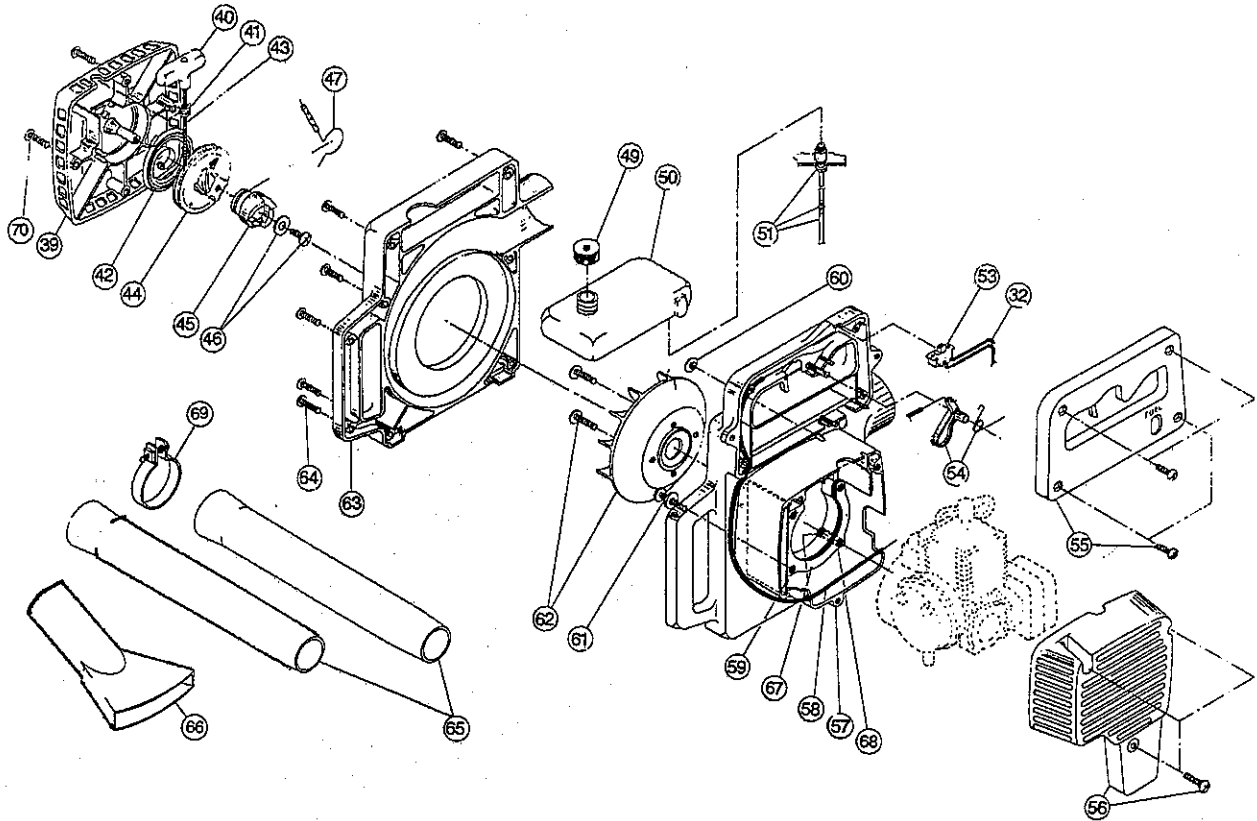

ENGINE PARTS - RYOBI 210r

Item	Part No.	Description	Item	Part No.	Description
1	610311	Spark Plug	29	683385	Flywheel
2	683374	Cylinder Assembly	30	683389	Flywheel Nut Assembly
3	612164	Cylinder Gasket	31	683390	Module Assembly
4	683375	Piston and Rod Assembly	32	683391	Wire Lead Assembly
5	683376	Muffler Assembly	*33	683392	Crankcase Service Assembly (items 21-26)
6	612165	Exhaust Gasket (each)	*34	683393	Engine Gasket Kit
7	683377	Muffler Mounting Bolt Assembly	*35	683394	O.E.M. Carburetor Repair Kit
8	683378	Carburetor/Air Filter Cover	*36	153309	Gasket-Diaphragm Repair Kit
9	612111	Air Cleaner Filter	*37	682507	Piston Ring
10	683379	Mounting Bolt Assembly	*38	610676	Flywheel Key (10 pack)
11	612112	Air Cleaner Base			
12	683380	Choke Lever Assembly			
13	683381	Carburetor Assembly			
14	612113	Carburetor Gasket (10 pack)			
15	147621	Reed Plate Assembly			
16	147622	Reed Assembly			
17	612114	Reed Plate Gasket (10 pack)			
18	683384	Cover Mounting Bolt Assembly			
19	683385	Rear Cover Assembly			
20	612115	Rear Cover Gasket (10 pack)			
21	180002	Power Shaft Assembly			
22	612116	Crankcase			
23	682041	Inner Bearing Assembly			
24	610309	Seal			
25	610308	Outer Bearing			
26	682040	Snap Ring Assembly			
27	683387	Engine Mount Assembly			
28	611063	Ground Tab			

* not shown

The above part numbers are for serial numbers 102077041 and greater.

BLOWER PARTS - RYOBI 210r

Item	Part No.	Description
39	180203	Starter Cover
40	610300	Pull Handle
41	611061	Rope Guide
42	612118	Recoil Spring
43	612119	Rope
44	612120	Starter Pulley
45	612121	Starter Cam
46	683396	Pulley Mounting Screw Assembly
47	612122	Starter Cam Spring
48	180207	Starter Cover Assembly (includes items 39-47, 70)
49	180000	Fuel Cap Assembly
50	180023	Fuel Tank
51	683398	Fuel Line Assembly
53	682542	Switch Assembly
54	683400	Trigger Assembly
55	180204	Handle Cover Assembly
56	683402	Engine Cover Assembly
57	180205	Blower Housing Engine Side
58	683403	Throttle Wire and Housing Assembly