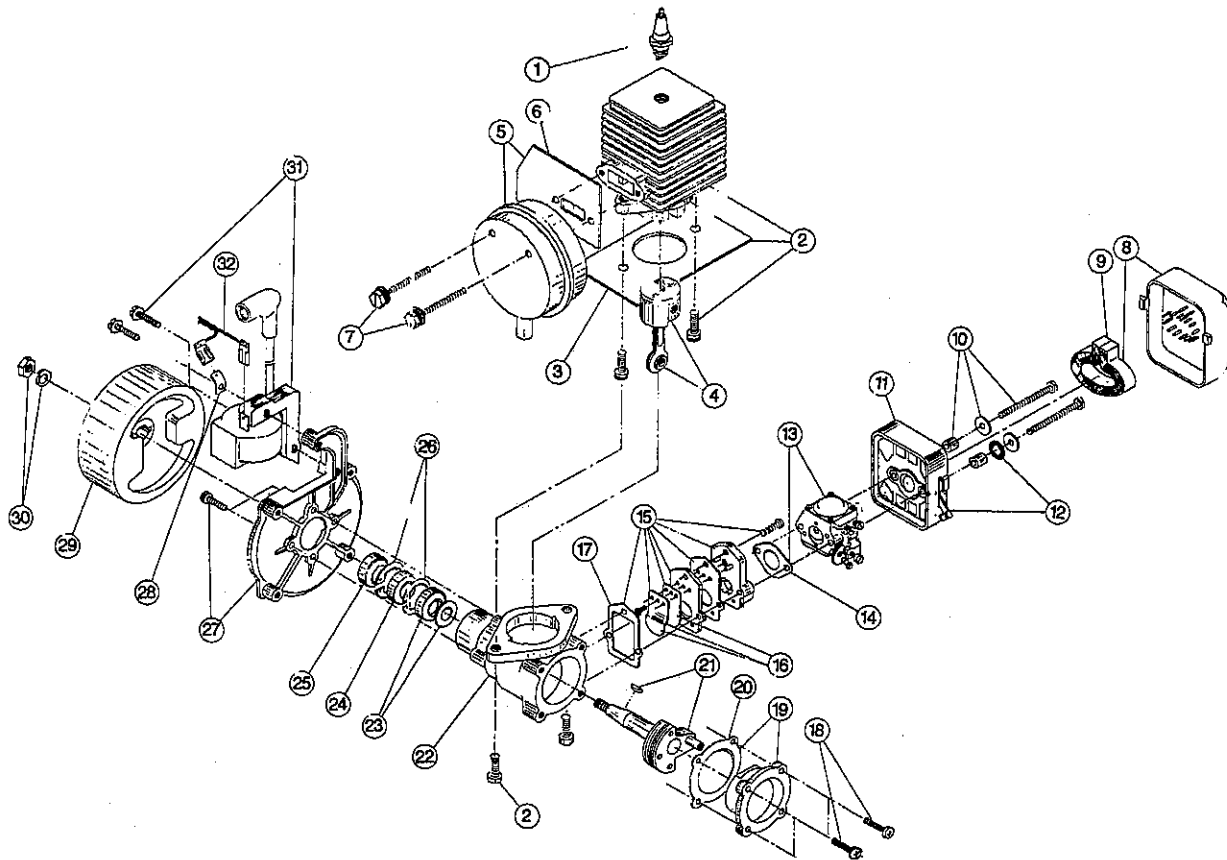

ENGINE PARTS - RYOBI 210r

Item	Part No.	Description	Item	Part No.	Description
1	610311	Spark Plug	29	683385	Flywheel
2	683374	Cylinder Assembly	30	683389	Flywheel Nut Assembly
3	612164	Cylinder Gasket	31	683390	Module Assembly
4	683375	Piston and Rod Assembly	32	683391	Wire Lead Assembly
5	683376	Muffler Assembly	*33	683392	Crankcase Service Assembly (items 21-26)
6	612165	Exhaust Gasket (each)	*34	683393	Engine Gasket Kit
7	683377	Muffler Mounting Bolt Assembly	*35	683394	O.E.M. Carburetor Repair Kit
8	683378	Carburetor/Air Filter Cover	*36	153309	Gasket-Diaphragm Repair Kit
9	612111	Air Cleaner Filter	*37	682507	Piston Ring
10	683379	Mounting Bolt Assembly	*38	610676	Flywheel Key (10 pack)
11	612112	Air Cleaner Base			
12	683380	Choke Lever Assembly			
13	683381	Carburetor Assembly			
14	612113	Carburetor Gasket (10 pack)			
15	147621	Reed Plate Assembly			
16	147622	Reed Assembly			
17	612114	Reed Plate Gasket (10 pack)			
18	683384	Cover Mounting Bolt Assembly			
19	683385	Rear Cover Assembly			
20	612115	Rear Cover Gasket (10 pack)			
21	180002	Power Shaft Assembly			
22	612116	Crankcase			
23	682041	Inner Bearing Assembly			
24	610309	Seal			
25	610308	Outer Bearing			
26	682040	Snap Ring Assembly			
27	683387	Engine Mount Assembly			
28	611063	Ground Tab			

* not shown

The above part numbers are for serial numbers 102077041 and greater.

BLOWER PARTS - RYOBI 210r

Item	Part No.	Description
39	180203	Starter Cover
40	610300	Pull Handle
41	611061	Rope Guide
42	612118	Recoil Spring
43	612119	Rope
44	612120	Starter Pulley
45	612121	Starter Cam
46	683396	Pulley Mounting Screw Assembly
47	612122	Starter Cam Spring
48	180207	Starter Cover Assembly (includes items 39-47, 70)
49	180000	Fuel Cap Assembly
50	180023	Fuel Tank
51	683398	Fuel Line Assembly
53	682542	Switch Assembly
54	683400	Trigger Assembly
55	180204	Handle Cover Assembly
56	683402	Engine Cover Assembly
57	180205	Blower Housing Engine Side
58	683403	Throttle Wire and Housing Assembly