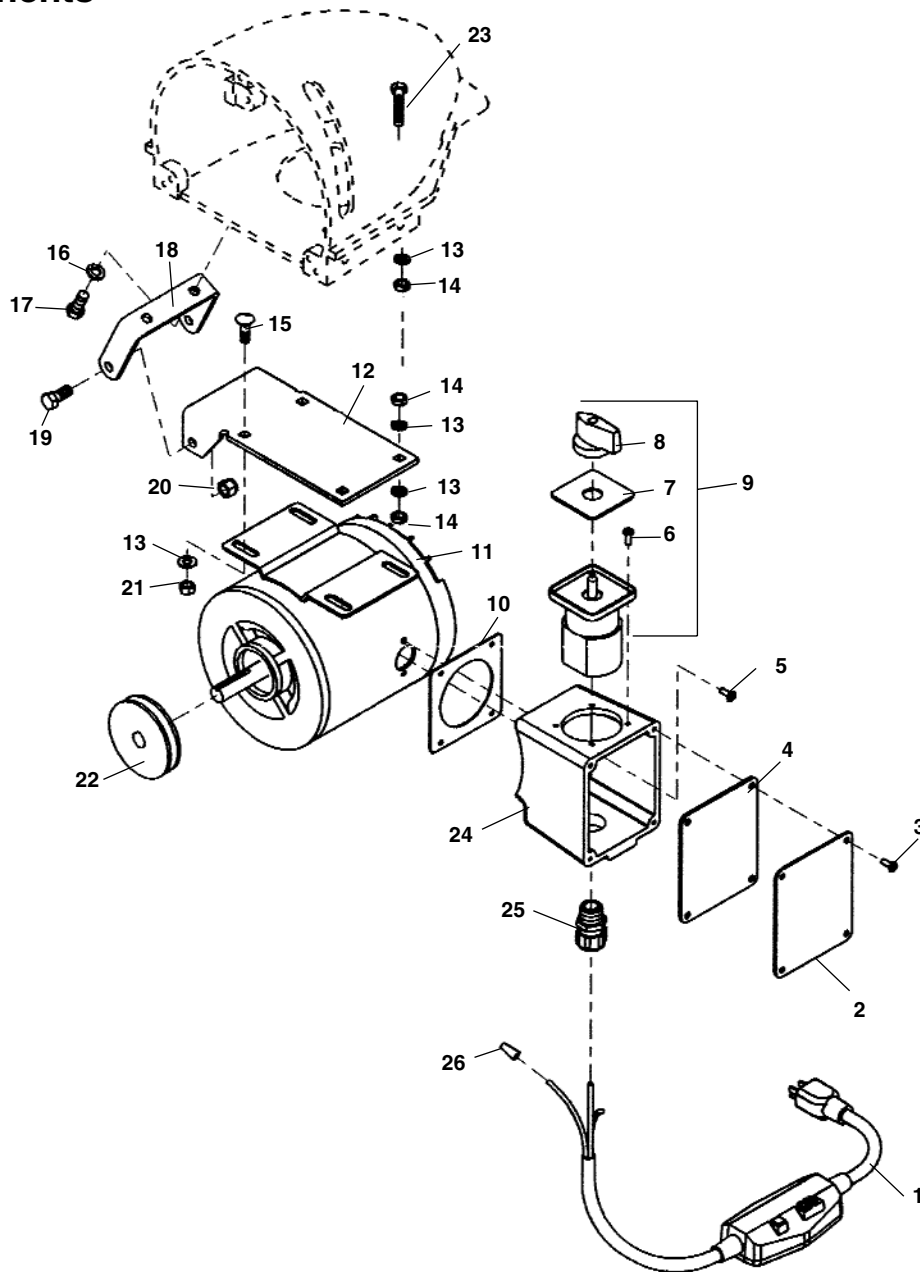

Motor Components

**NOTE: Order parts by Catalog Number Only.
DO NOT order by Reference Number.**

Ref. No.	Catalog No.	Description	Ref. No.	Catalog No.	Description
1	50502	Line Cord w/GFCI	13	60080	Lock Washer 5/16" (6)
	45022	Line Cord 110V - U.K.	14	61115	Jam Nut 5/16" - 18 (3)
	39562	Line Cord - Europe	15	96260	Carriage Bolt 5/16" - 18 x 3/4" (3)
	15707	Line Cord - Export	16	60085	A-2290 Lock Washer (2)
2	45272	Cover Plate	17	60380	A-2481 Screw (2)
3	59990	Screw #10	18	23642	Motor Bracket
4	45267	Cover Plate Gasket	19	59785	A-210 Screw (2)
5	43932	A-2256 Screw (2)	20	43947	Lock Nut 3/8" - 16 (2)
6	59727	Switch Mounting Screw (4)	21	60230	Hex Nut 5/16" - 18 (3)
7	59712	Switch Plate	22	45227	Pulley
8	59702	Switch Knob	23	43757	Hex Screw 5/16" - 18 x 2"
9	59757	Switch Assembly (Includes Ref. No. 6-8)	24	45262	Switch Box
10	45257	Switch Box Gasket	25	50512	Strain Relief
11	45237	Motor 1 Hp	26	44635	Wire Nut
12	54582	Motor Table