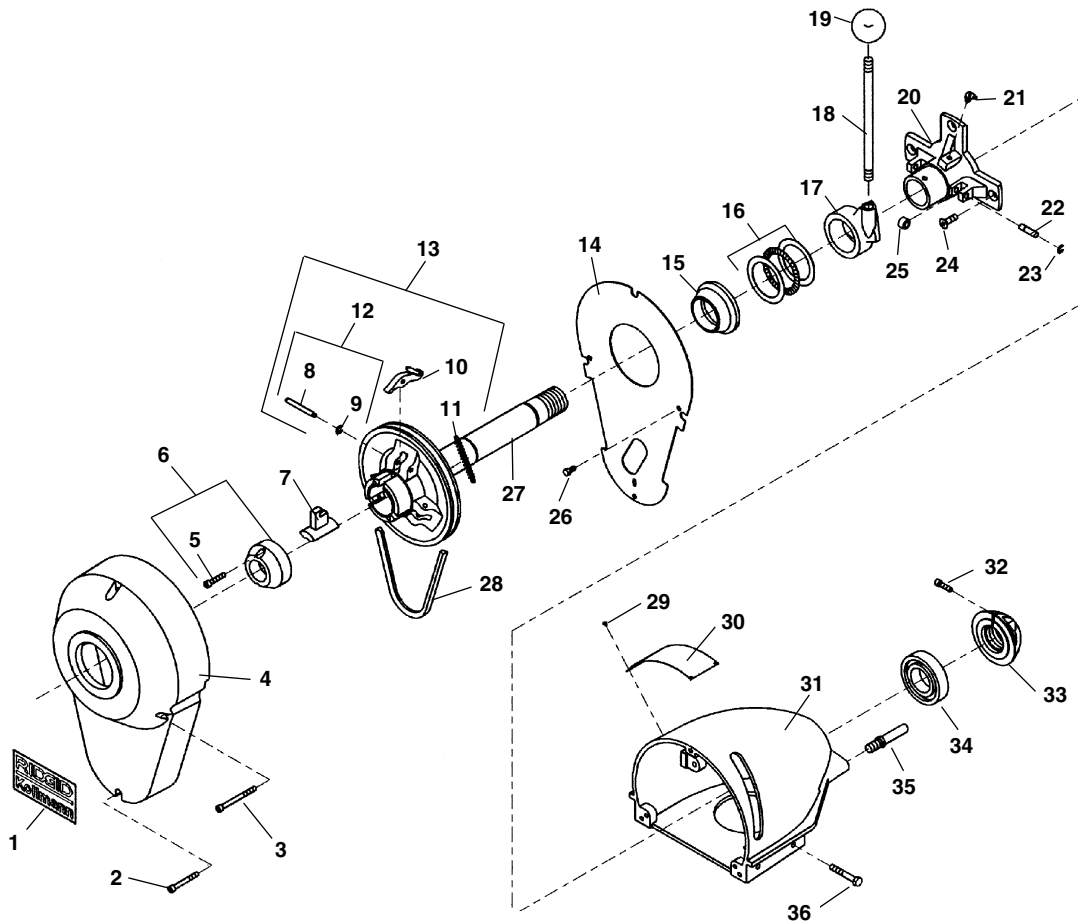

Main Components

**NOTE: Order parts by Catalog Number Only.
DO NOT order by Reference Number.**

Ref. No.	Catalog No.	Description	Ref. No.	Catalog No.	Description
1	23657	Label (K-75A)	18	59575	Clutch Handle
	24102	Label (K-75B)	19	59585	Clutch Knob
	23662	Label (K-1500A)	20	23552	Main Bearing
	24097	Label (K-1500B)	20	45247	Main Bearing (SP Models Only)
	45232	Label (SP Models Only)	21	89815	Grease Fittings
2	44510	Screw	22	23592	Pin (2)
3	23652	Screw (3)	23	34175	Retaining Ring (2)
4	23547	Front Guard	24	68875	Screw (3)
5	84425	Screw (2)	25	61015	Roller (2)
6	59500	Nose Piece (Incl. Ref. #29)	26	60265	Screw (2)
7	59330	Jaw Assembly (K-75) 5/8" Cable	27	23562	Pulley & Shaft Assembly
	59325	Jaw Assembly (K-75/K-1500) 7/8" Cable	28	23577	V-Belt
	59320	Jaw Assembly (K-1500) 1 1/4" Cable	29	76730	Screw (6)
8	90105	Pin (3)	30	23632	Warning Label
9	78780	Retaining Ring		45282	Warning Label (SP Models Only)
10	59530	Rocker Arm Set	31	23542	Body
11	60155	Spring (3)	32	60910	Screw
12	60150	Rocker Arm Pin	33	60935	Lock & Adj. Nut (Incl. #2)
13	60145	Rocker Arm Kit	34	60930	Ball Bearing
14	23567	Inside Guard	35	59580	Guide Hose Pin (2)
15	23572	Clutch Cone	36	87405	Screw (4)
16	23677	Thrust Bearing Assembly		43757	Screw (4) (SP Models Only)
17	23557	Clutch Casting			