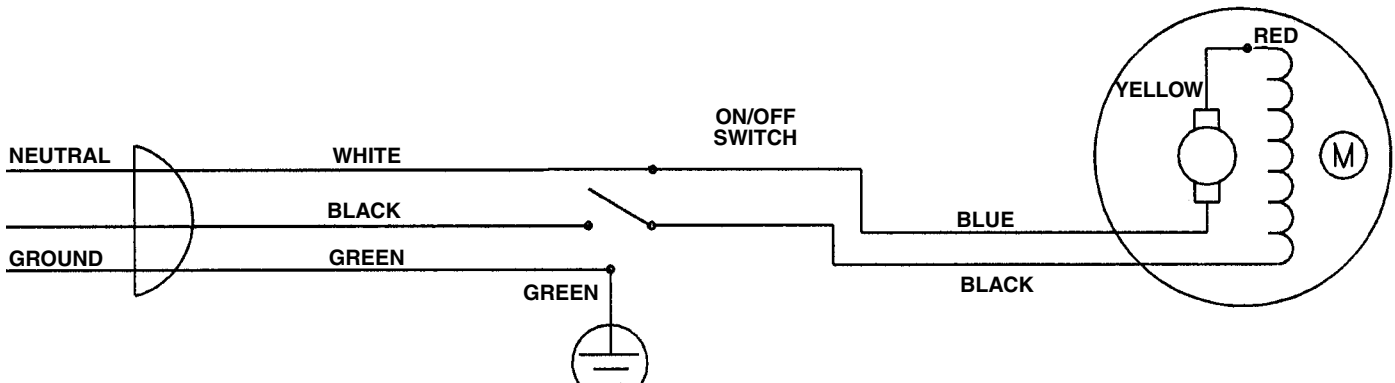

Blade and Guard Components

NOTE: Order parts by Catalog Number only. DO NOT order by Reference Number.

Ref. No.	Catalog No.	Description	Ref. No.	Catalog No.	Description	Ref. No.	Catalog No.	Description
1	75417	Shoulder Screw (230V Only)	13	74712	Safety Cover	26	74762	Spacer
2	75732	M8 Flat Washer (230V Only)	14	74717	M5 Tooth Washer	27	74757	Lever
3	75727	Lever (230V Only)	15	74722	M5 x 85MM Flat Head Screw	28	74807	Spacer
4	74732	M4 x 8MM Shoulder Screw (230V Only)	16	74727	Spring	29	74802	Big Blade Guard
5	75697	Spring (230V Only)	17	75477	M4 x 4MM Set Screw (115V Only)	30	75427	Shoulder Screw
6	75267	M5 x 16MM Hex Screw (230V Only)	18	74857	Stop	31	74812	Flange
7	75717	M5 Flat Washer (230V Only)	19	74777	Bearing Cover	32	71692	Blade
8	75712	Brace Bracket (230V Only)	20	74782	M4 x 10MM Flat Hd. Screw	33	74822	Flange
9	75707	M5 Hex Nut (230V Only)	21	74787	Retaining Ring	34	74832	M10 Flat Washer
10	74767	M4 x 12MM Pan Hd Screw	22	74792	Spring	35	74827	M10 x 25MM Hex Screw
11	75472	M4 Flat Washer	23	74737	Lever	36	74837	Cover
12	74772	Protection Plate	24	74747	Shoulder Screw	37	74842	M4 x 12MM Button Screw
			25	74752	Small Blade Guard	38	75687	M4 Lock Washer
						39	75692	Lock Pin (115V Only)