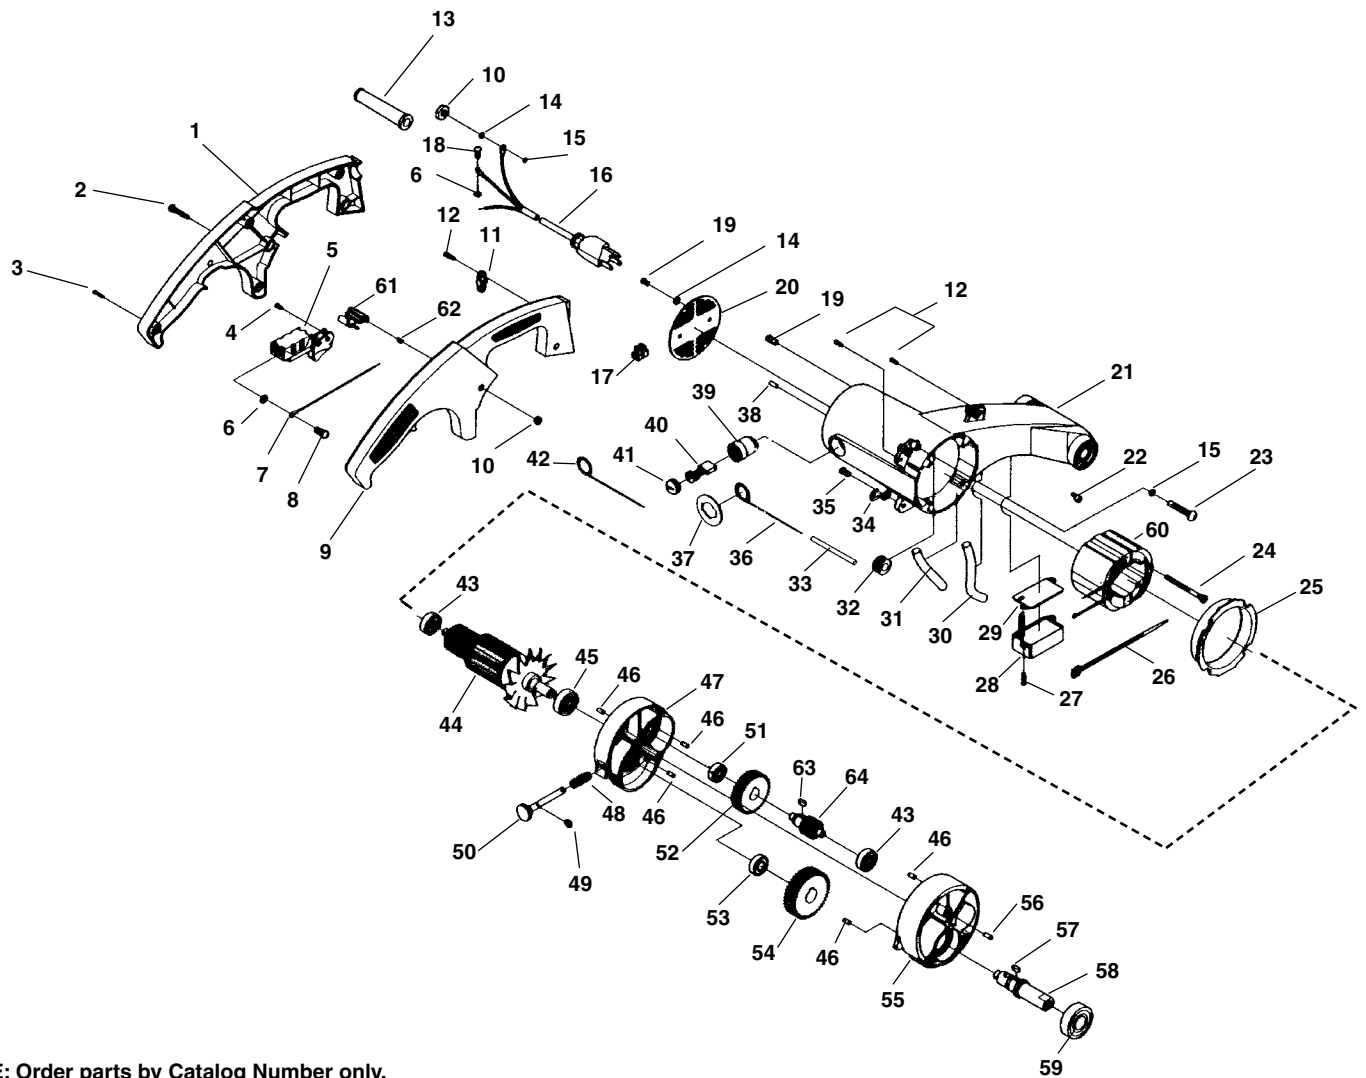

Electrical Components

**NOTE: Order parts by Catalog Number only.
DO NOT order by Reference Number.**

Ref. No.	Catalog No.	Description	Ref. No.	Catalog No.	Description	Ref. No.	Catalog No.	Description
1	74892	Handle Left Hand	24	75007	M5 x 70MM Pan Hd. Screw	61	75532	Lock Button
2	74882	M5 x 27MM Pan Hd Screw	25	75012	Baffle	62	75537	Spring
3	74887	1/8" x 5/8" Self Tap Screw	26	75442	Locking Cable Ties	63	75077	Square Key
4	74897	4M4 x 10MM Self Tap Screw	27	75412	M5 x 12MM Pan Hd. Screw	64	75082	Gear Shaft
5	74902	Switch	28	75407	Filter			
6	74852	M 3.5 Ext. Tooth Washer	29	75402	Cover			
7	74987	Jumper Wire	30	75437	Sleeving			
8	74847	#6 x 6.8MM Pan Hd. Screw	31	75432	Sleeving			
9	74917	Handle Right Hand	32	75767	Sleeve			
10	74922	M5 Hex Nut	33	75392	Sleeving			
11	74912	Clamp	34	74992	Chain Hook			
12	74907	M4 x 16MM Self Tap Screw	35	74997	1/4" x 5/8" Shoulder Screw			
13	74867	Cord Guard	36	74987	Jumper Wire			
14	74932	M5 Lock Washer	37	75212	Fiberplate			
15	74877	M5 Ext. Tooth Washer	38	74962	Rubber Pin			
16	75542	Power Cord	39	74967	Brush Holder			
17	75387	Terminal block	40	74972	Brush			
18	74847	#6 x 6.8MM Pan Hd. Screw	41	74977	Brush Cap			
19	75412	M5 x 12MM Pan Hd. Screw	42	75182	Jumper Wire			
20	74937	End Cover	43	75017	Ball Bearing			
21	74957	Motor Housing	44	75022	Armature 115V			
22	75287	Wire Nut	45	75582	Armature 230V			
23	75762	M5 x 20MM Pan Hd. Screw		75027	Ball Bearing			
						46	75032	Rubber Pin
						47	75037	Gear Housing - Inward
						48	75052	Spring
						49	75062	Retaining Ring
						50	75057	Lock Pin
						51	75047	Ball Bearing
						52	75072	Gear
						53	75087	Ball Bearing
						54	75092	Gear
						55	75112	Gear Housing-Inner
						56	75117	Pin
						57	75077	Square Key
						58	75127	Spindle
						59	75217	Ball Bearing
						60	75002	Field 115V
							75577	Field 230V