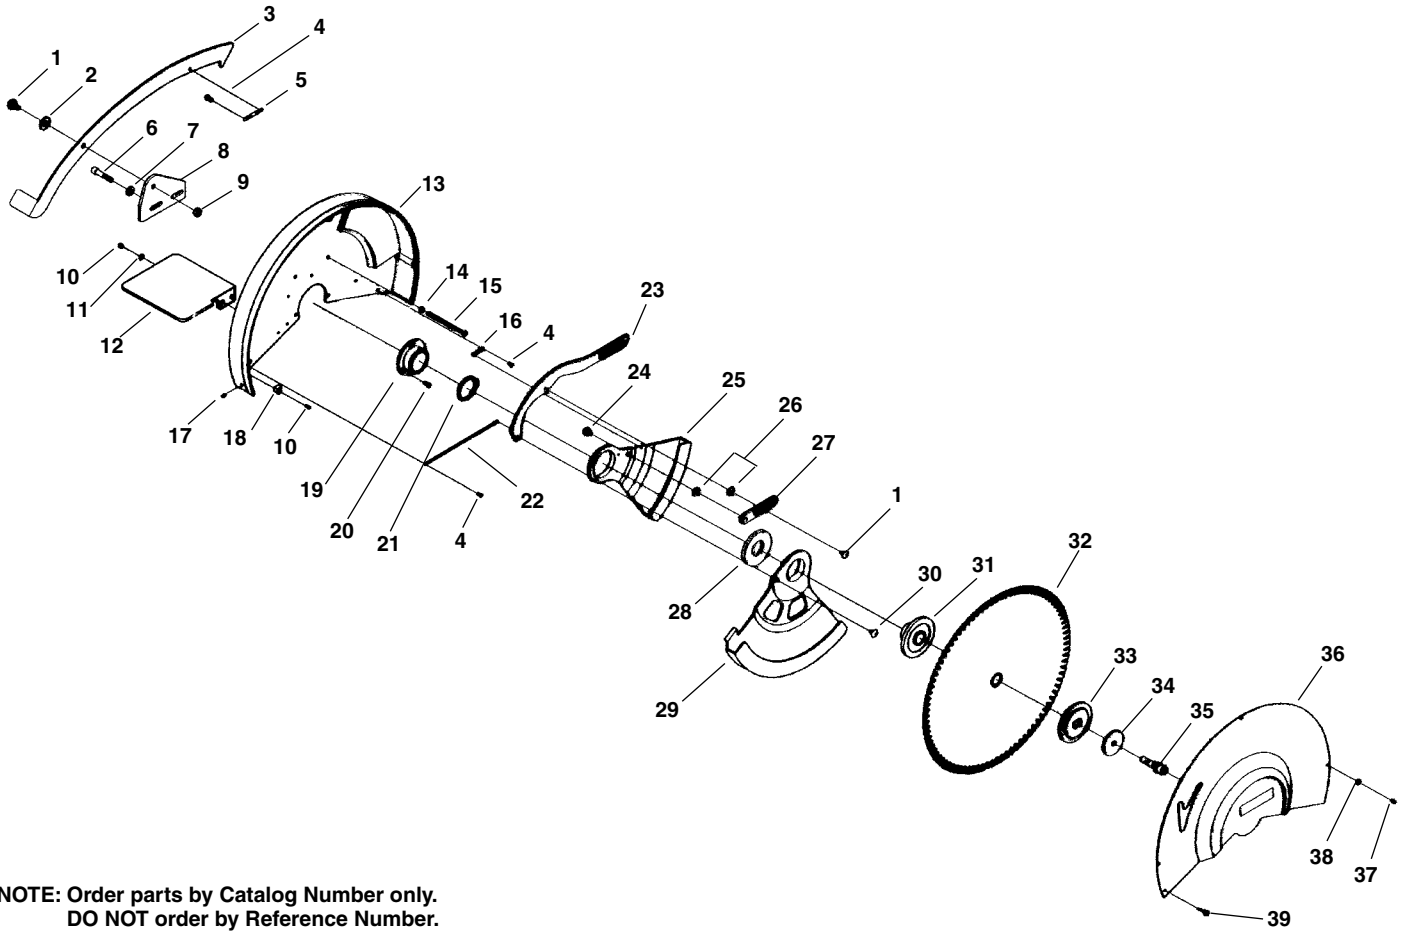

Blade and Guard Components

NOTE: Order parts by Catalog Number only. DO NOT order by Reference Number.

Ref. No.	Catalog No.	Description	Ref. No.	Catalog No.	Description	Ref. No.	Catalog No.	Description
1	75417	Shoulder Screw (230V Only)	13	74712	Safety Cover	26	74762	Spacer
2	75732	M8 Flat Washer (230V Only)	14	74717	M5 Tooth Washer	27	74757	Lever
3	75727	Lever (230V Only)	15	74722	M5 x 85MM Flat Head Screw	28	74807	Spacer
4	74732	M4 x 8MM Shoulder Screw (230V Only)	16	74727	Spring	29	74802	Big Blade Guard
5	75697	Spring (230V Only)	17	75477	M4 x 4MM Set Screw (115V Only)	30	75427	Shoulder Screw
6	75267	M5 x 16MM Hex Screw (230V Only)	18	74857	Stop	31	74812	Flange
7	75717	M5 Flat Washer (230V Only)	19	74777	Bearing Cover	32	71692	Blade
8	75712	Brace Bracket (230V Only)	20	74782	M4 x 10MM Flat Hd. Screw	33	74822	Flange
9	75707	M5 Hex Nut (230V Only)	21	74787	Retaining Ring	34	74832	M10 Flat Washer
10	74767	M4 x 12MM Pan Hd Screw	22	74792	Spring	35	74827	M10 x 25MM Hex Screw
11	75472	M4 Flat Washer	23	74737	Lever	36	74837	Cover
12	74772	Protection Plate	24	74747	Shoulder Screw	37	74842	M4 x 12MM Button Screw
			25	74752	Small Blade Guard	38	75687	M4 Lock Washer
						39	75692	Lock Pin (115V Only)