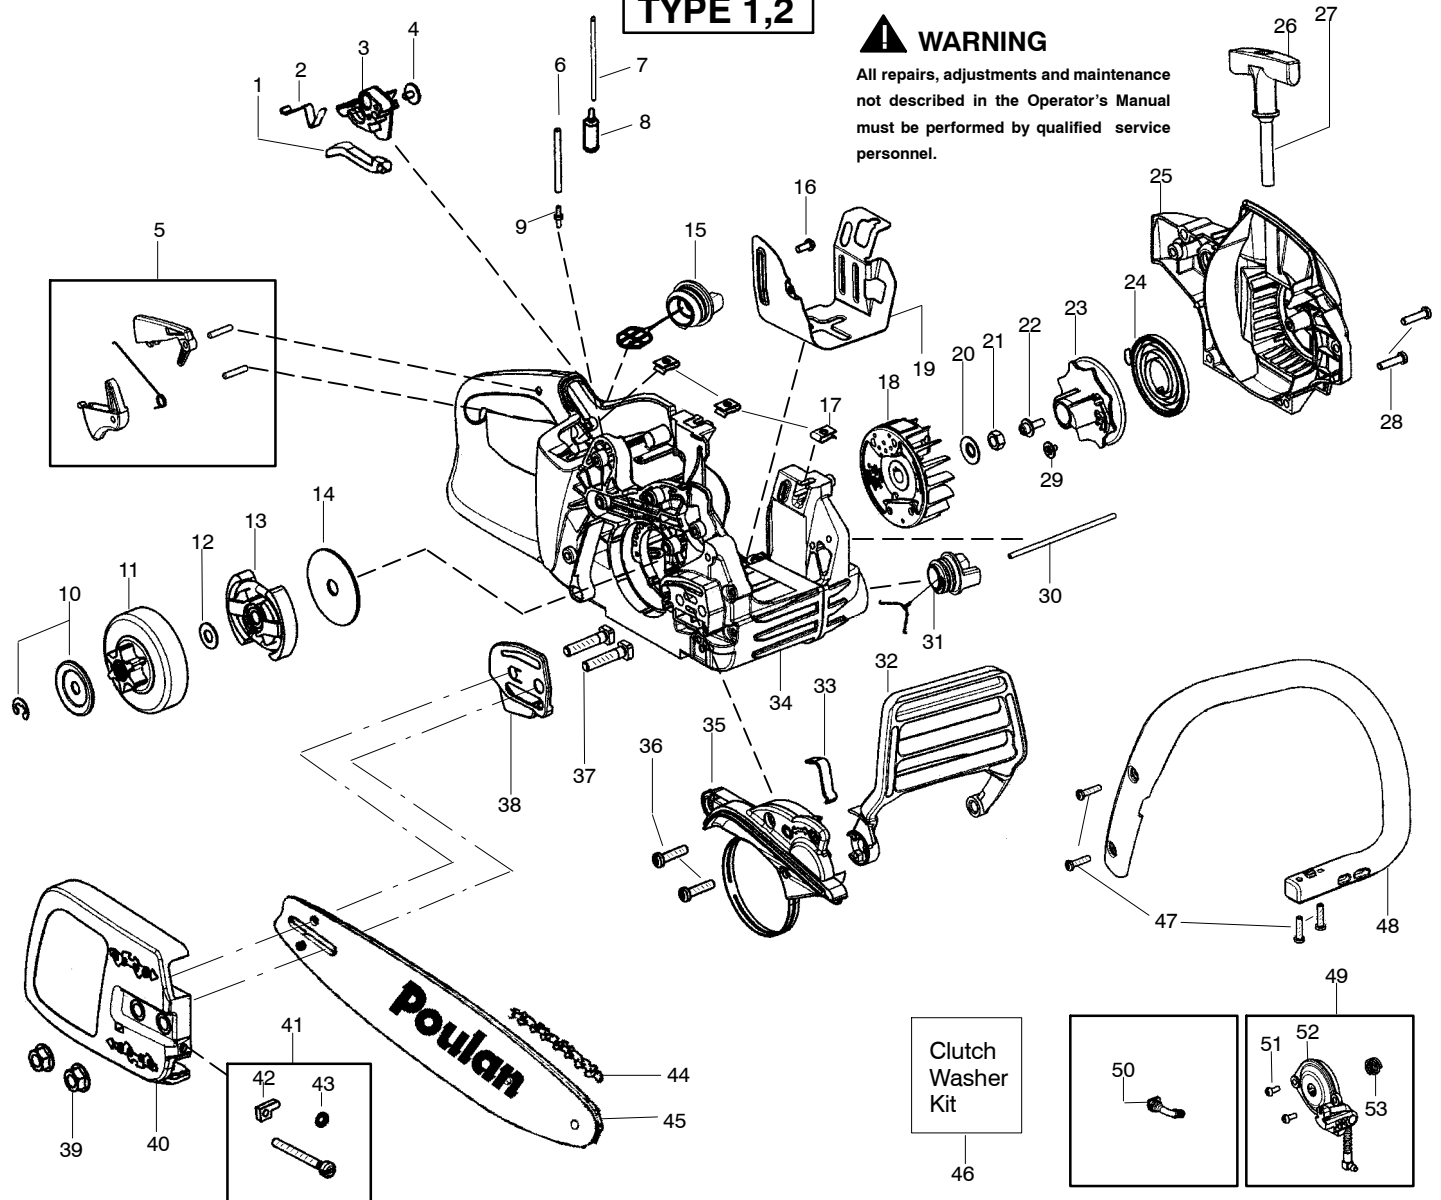

TYPE 1,2

⚠ WARNING

All repairs, adjustments and maintenance not described in the Operator's Manual must be performed by qualified service personnel.

Ref.	Part No.	Description	Ref.	Part No.	Description	Ref.	Part No.	Description
1.	530057893	Knob-Choke	20.	530015127	Washer-Flywheel	40.	530058935	Assy-Clutch Cover (Incl. # 41)
2.	530057908	Spring-Ign. Switch	21.	530016134	Nut-Flywheel	41.	530069611	Kit-Bar Adjust (Incl. 42,43)
3.	530057891	Lever-Ign. Switch	22.	530015920	Screw	42.	530015826	Pin-Bar Adjust
4.	530016080	Screw	23.	530057890	Pulley-Starter	43.	530038593	Retainer-Bar Adjust
5.	530071888	Kit-Trigger/Lockout	24.	530042095	Spring-Starter	44.	952051211	Accy-16" Chain
6.	530069216	Kit-Fuel Line (Large)	25.	530058812	Housing-Fan	45.	952044370	Accy-16" Bar
7.	530069247	Kit-Fuel Line (Small)	26.	530056402	Handle-Starter	46.	530071945	Kit-Clutch Washer (Incl. 10,12)
8.	530095649	Assy-Fuel Pick Up	27.	530069232	Kit-Rope	47.	530016432	Screw
9.	530023877	Fitting-Fuel line	28.	530016432	Screw	48.	530057888	Handle-Front
10.	530071945	Kit-Clutch Washer	29.	530016080	Screw	49.	530071891	Kit-Oil Pump (Incl. 51,52,53)
11.	530057905	Assy-Clutch Drum 3/8"	30.	530058786	Assy-Oil Vent	50.	530057924	Assy-Oil Pick Up
12.	530071945	Kit-Clutch Washer	31.	530057236	Assy-Oil Cap w/ret.	51.	530016064	Screw
13.	530057907	Assy-Clutch	32.	530057897	Handguard	52.	530057931	Assy-Oil Pump
14.	530016419	Washer-Large Clutch	33.	530016416	Spring-Handguard	53.	530037820	Gear-Worm
15.	530047192	Assy-Fuel Cap w/ret	34.	530058863	Assy-Chassis (Incl. 5,6,7,8,9,15,16, 17,19,31,33,37)			
16.	530016064	Screw	35.	530071893	Kit-Chainbrake			
17.	530015922	Nut-"U" type speed	36.	530016432	Screw			
18.	530057937	Assy-Flywheel	37.	530016133	Bolt-Bar			
19.	530057911	Shield-Heat	38.	530057910	Plate-Bar			
			39.	530015917	Nut-Bar			