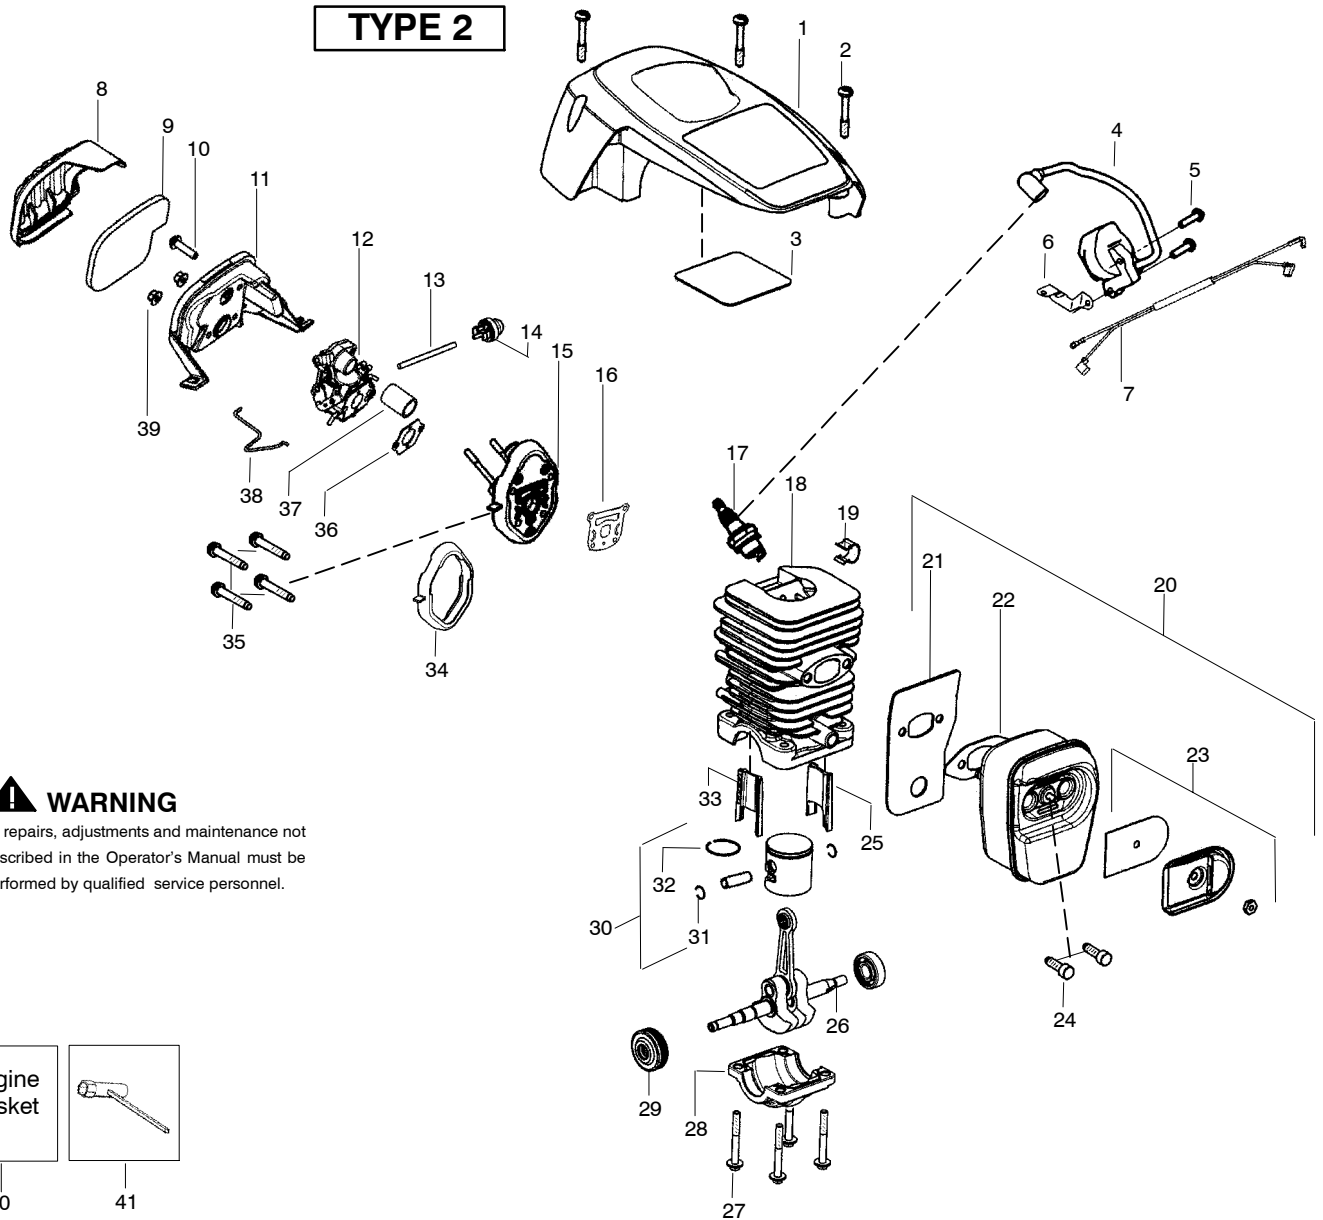

TYPE 2

⚠ WARNING

All repairs, adjustments and maintenance not described in the Operator's Manual must be performed by qualified service personnel.

Ref.	Part No.	Description	Ref.	Part No.	Description	Ref.	Part No.	Description
1.	530058838	Shield-Cylinder (incl. #3)	16.	530071894	Gasket-cyl. o-ring (kit)	34.	530071894	Seal-Adaptor (kit)
2.	530016153	Screw	17.	952030150	Accy- Spark Plug (RCJ-7Y)	35.	530016426	Screw
3.	530059006	Reflector-Tape	18.	530071884	Kit-Cylinder (Incl. 25,33)	36.	530071894	Gasket-Carb. (kit)
4.	530039198	Module - Ignition	19.	530016136	Clip-High Tension Lead	37.	530057926	Tube-Intake
5.	530016432	Screw	20.	545006007	Kit-Muffler (Incl .21-23,24)	38.	530057909	Wire-Throttle
6.	530047442	Strap-Ground	21.	530057942	Backplate-Muffler	39.	530016101	Nut-Carb.
7.	530057943	Assy-Wire Harness	22.	530071894	Gasket-Muffler (kit)	40.	530071894	Kit-Gasket (Incl. # 16,22,34,36)
8.	530058687	Cover-Air Filter	23.	545006056	Kit-Spark Arrestor	41.	530031163	Wrench-Bar
9.	530057925	Filter-Air	24.	530016338	Bolt-Muffler			Not Shown
10.	530016425	Screw	25.	530057885	Insert-Left (black) Cyl.			
11.	530057892	Housing-Air Filter	26.	530012537	Assy-Crankshaft/Rod			
12.	---	Carburetor	27.	530016417	Bolt			
	530035590	Zama W-26	28.	530057941	Cap-Crankcase			
13.	530069247	Kit-Fuel Line (Small)	29.	530056363	Assy-Bearing/Seal			
14.	530047721	Bulb-Purge "snap-in"	30.	530071883	Kit-Piston (Incl. 31,32)	✓	545186804	Manual-Operator
15.	530071889	Kit-Carb. Adaptor (Incl. # 16,34,37)	31.	530015697	Retainer-Piston Pin		530059107	Decal-Warning
			32.	530038729	Ring-Piston		530058840	Decal-Start/Stop Inst.
			33.	530057886	Insert-Right (gray) Cyl.			

✓ = NEW PART NUMBER FOR THIS IPL

* = REFER TO THE SERVICE REFERENCE INDICATED FOR MORE INFORMATION. (LOCATED AT END OF IPL)