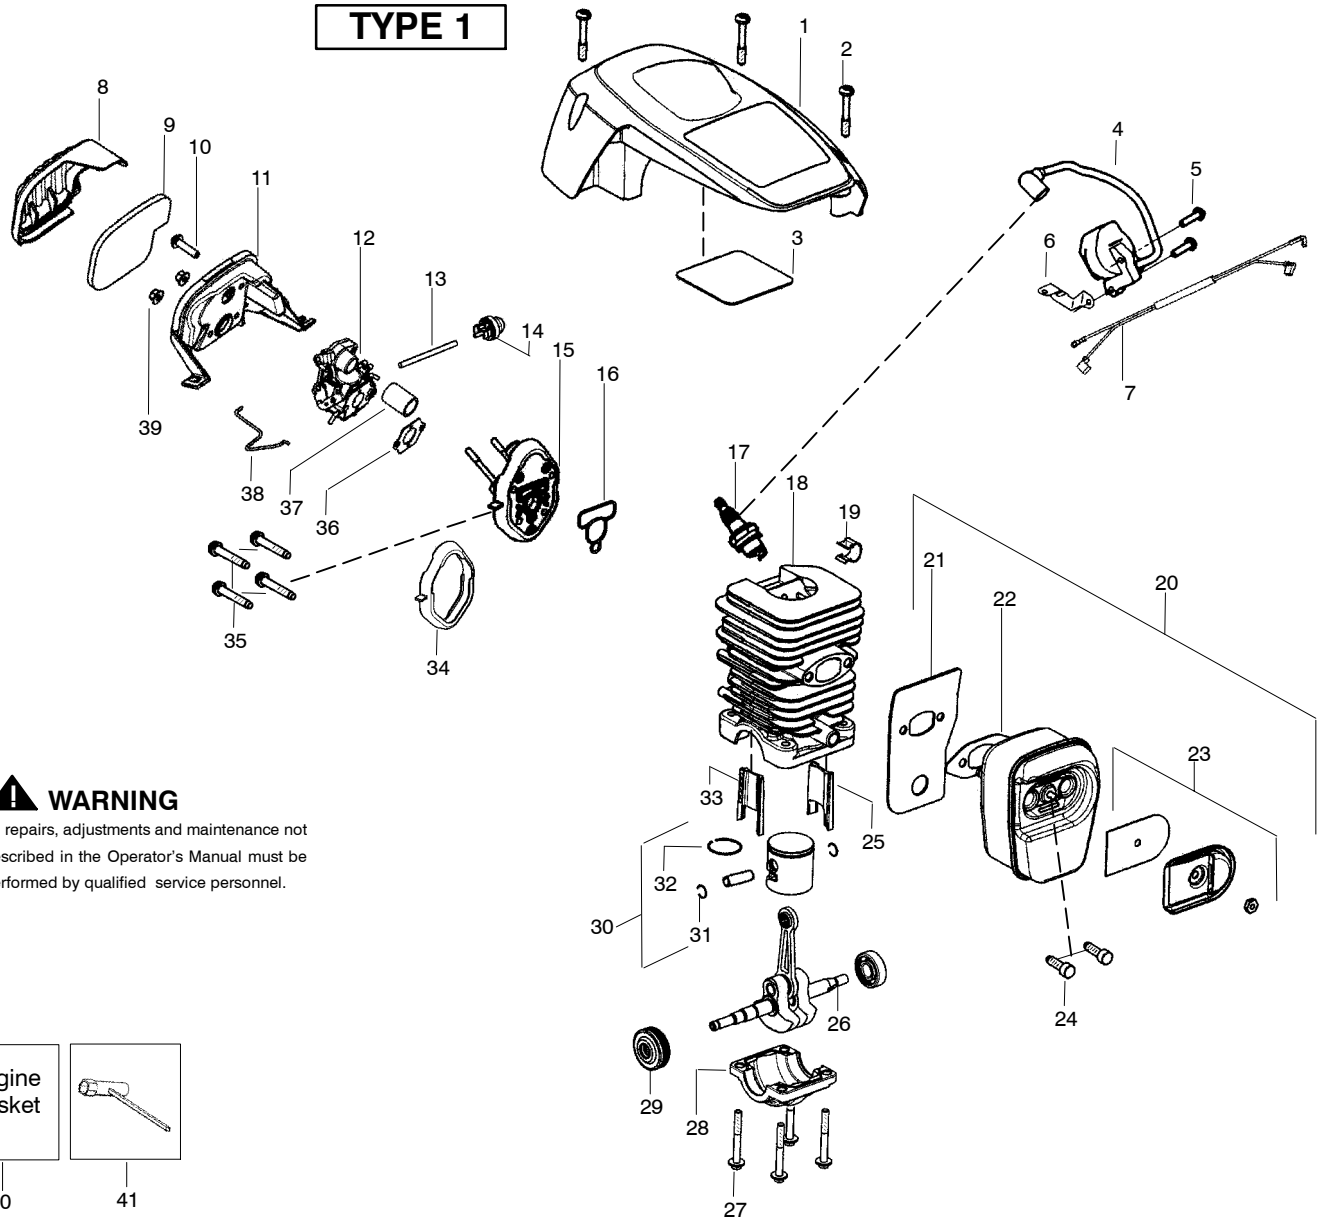

TYPE 1

WARNING
All repairs, adjustments and maintenance not described in the Operator's Manual must be performed by qualified service personnel.

Ref.	Part No.	Description	Ref.	Part No.	Description	Ref.	Part No.	Description
1.	530058838	Shield-Cylinder (incl. #3)	16.	530071894	Gasket-cyl. o-ring (kit)	34.	530071894	Seal-Adaptor (kit)
2.	530016153	Screw	17.	952030150	Accy-Spark Plug (RCJ-7Y)	35.	530016426	Screw
3.	530059006	Reflector-Tape	18.	530071884	Kit-Cylinder (Incl. 25,33)	36.	530071894	Gasket-Carb. (kit)
4.	530039198	Module - Ignition	19.	530016136	Clip-High Tension Lead	37.	530057926	Tube-Intake
5.	530016432	Screw	20.	530071887	Kit-Muffler (Incl. 21-23,24)	38.	530057909	Wire-Throttle
6.	530047442	Strap-Ground	21.	530057942	Backplate-Muffler	39.	530016101	Nut-Carb.
7.	530057943	Assy-Wire Harness	22.	530071894	Gasket-Muffler (kit)	40.	530071894	Kit-Gasket (Incl. 16,22,34,36)
8.	530058687	Cover-Air Filter	23.	530071886	Kit-Spark Arrestor	41.	530031163	Wrench-Bar
9.	530057925	Filter-Air	24.	530016338	Bolt-Muffler			Not Shown
10.	530016425	Screw	25.	530057885	Insert-Left (black) Cyl.			
11.	530057892	Housing-Air Filter	26.	530012537	Assy-Crankshaft/Rod			
12.	---	Carburetor	27.	530016417	Bolt			
	530035590	Zama W-26	28.	530057941	Cap-Crankcase			
13.	530069247	Kit-Fuel Line (Small)	29.	530056363	Assy-Bearing/Seal			
14.	530047721	Bulb-Purge "snap-in"	30.	530071883	Kit-Piston (Incl. 31,32)	545047535		Manual-Operator
15.	530071889	Kit-Carb. Adaptor (Incl. # 16,34,37)	31.	530015697	Retainer-Piston Pin	530059107		Decal-Warning
			32.	530038729	Ring-Piston	530058840		Decal-Start/Stop Inst.
			33.	530057886	Insert-Right (gray) Cyl.