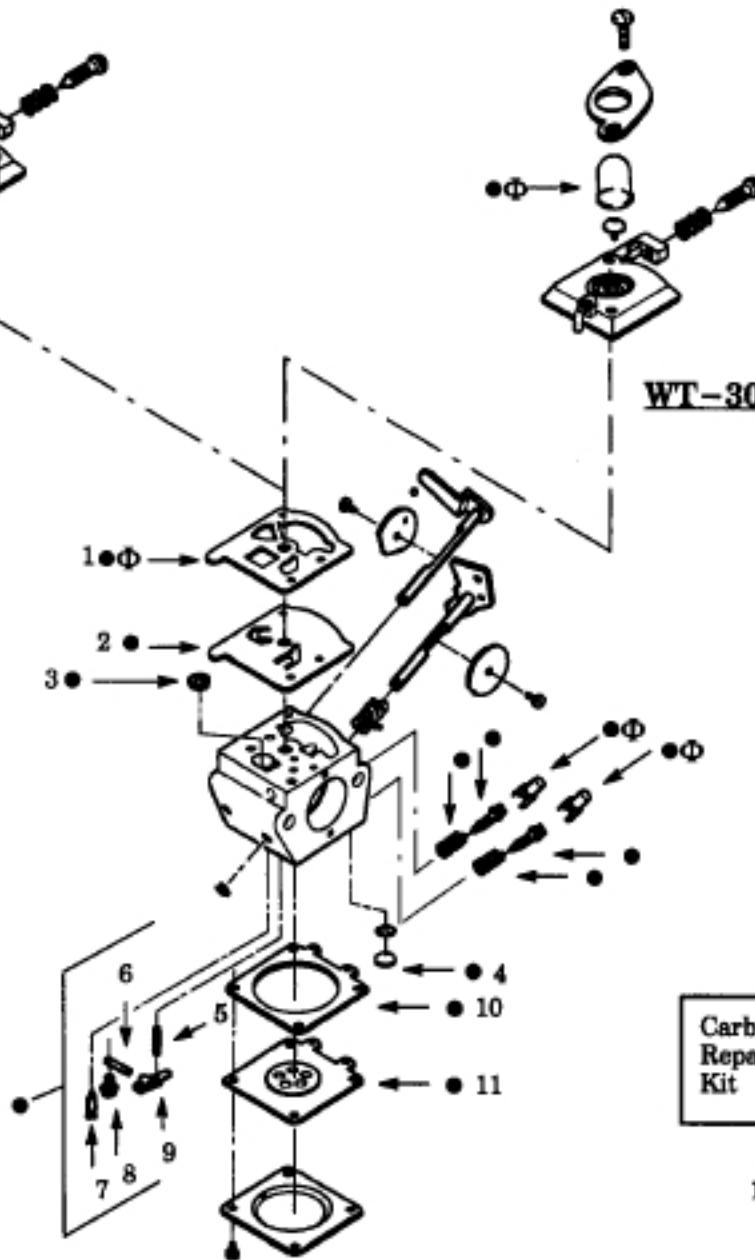

# Carburetor Assembly

**WT-242 - #530-035328**

**WT-308 - #530-069654**

Carburetor  
Repair  
Kit

13

Primer  
Bulb  
Repair Kit

14

**WARNING**  
 All repairs, adjustments  
 and maintenance not de-  
 scribed in the Operator's  
 Manual must be per-  
 formed by qualified ser-  
 vice personnel.

Gasket  
 Kit  
 103.