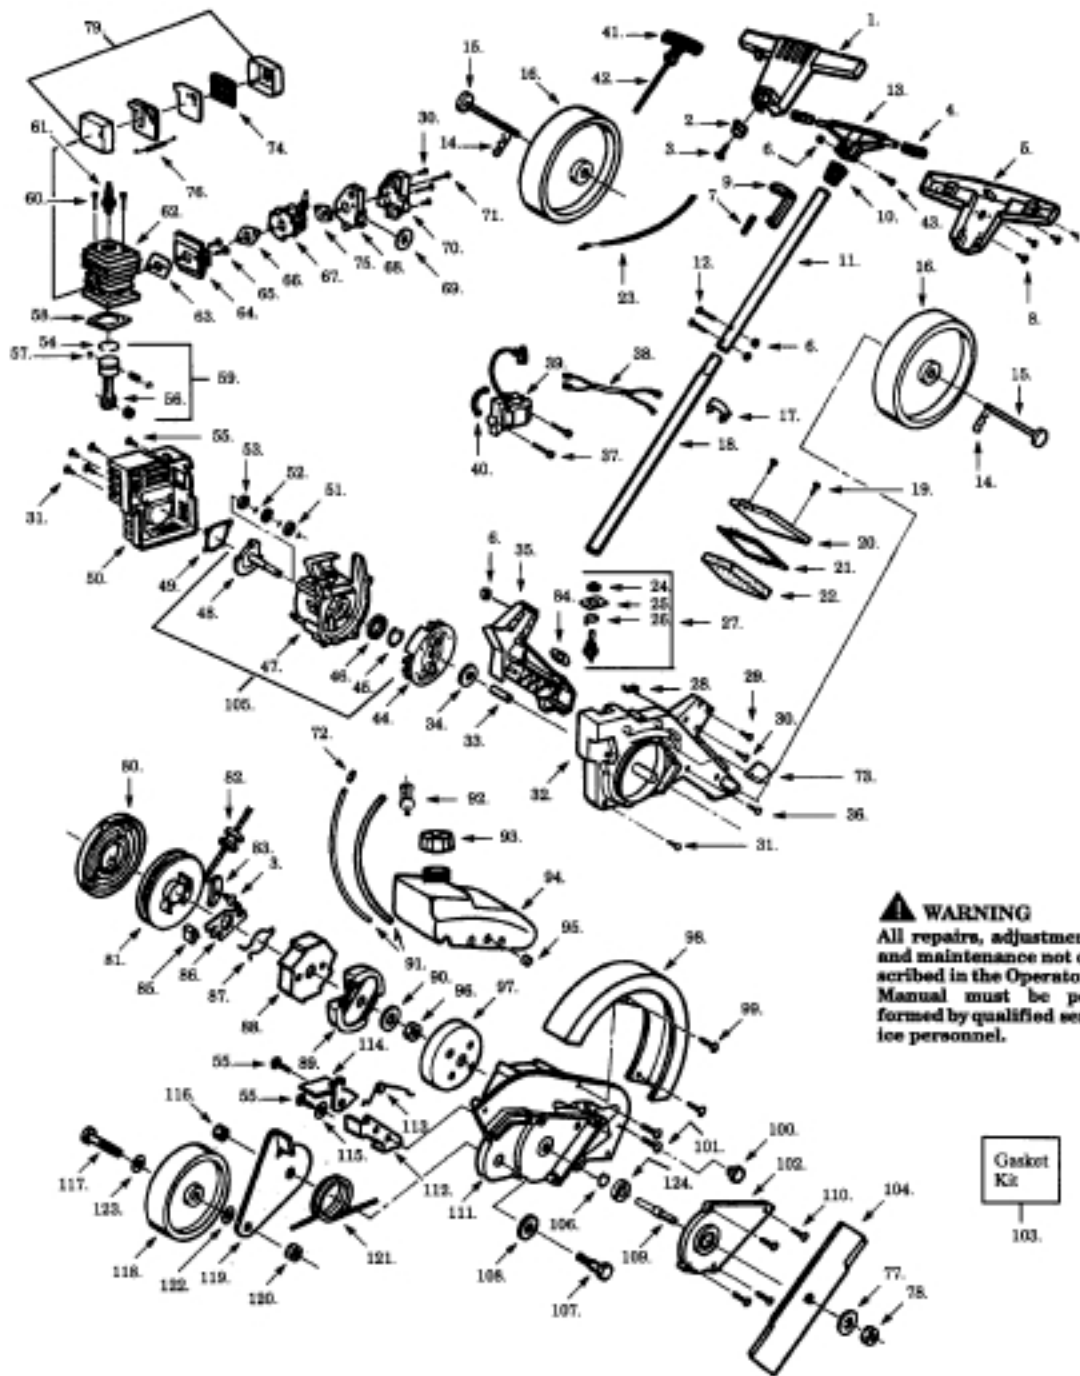

# Carburetor Assembly

**WT-242 - #530-035328**

**WT-308 - #530-069654**

Carburetor  
Repair  
Kit

13

Primer  
Bulb  
Repair Kit

14

**WARNING**  
 All repairs, adjustments  
 and maintenance not de-  
 scribed in the Operator's  
 Manual must be per-  
 formed by qualified ser-  
 vice personnel.

Gasket  
 Kit  
 103.