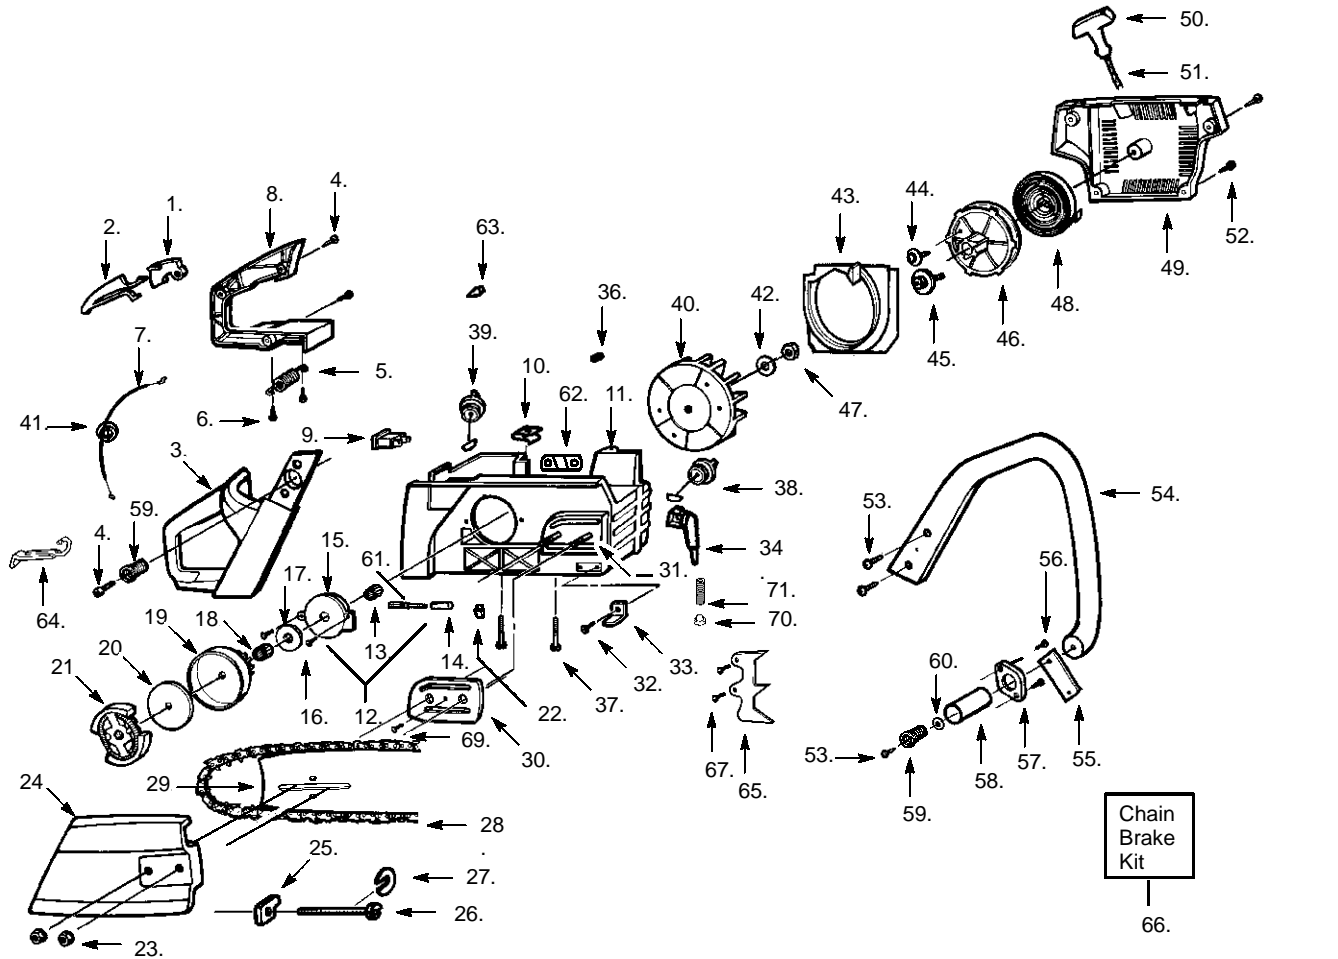

✓ = NEW PART NUMBER FOR THIS IPL ★ = REFER TO THE SERVICE REFERENCE INDICATED FOR MORE INFORMATION. (LOCATED AT END OF IPL)
● = THESE PARTS ARE ILLUSTRATED FOR CLARITY. ORDER COMPLETE ASSEMBLY.

Ref.	Part No.	Description	Ref.	Part No.	Description	Ref.	Part No.	Description
1.	530-036097	Throttle Trigger	28.	-	Chain	45.	530-015920	Screw
2.	530-036098	Throttle Lockout		952-051211	2200/2500/2600-16"	46.	530-069313	Starter Pulley
3.	530-036087	Rear Pro Handle		952-051338	2200/2500/2600-18"	47.	530-016071	Nut
4.	530-015937	Screw		952-051313	2750-18"	48.	530-015891	Recoil Spring
5.	530-038986	Isolator Spring		952-051310	2750/3050-20"	49.	530-047744	Fan Hsg. Ass'y. Kit (Incl. 43)
6.	530-015906	Screw	29.	-	Bar	50.	-	Starter Handle
7.	530-038471	Throttle Cable		952-044370	2200/2500/2600-16"		530-027569	All except 3050
8.	530-036092	Handle Cover		952-044418	2200/2500/2600-18"		530-037485	3050
9.	530-037692	Ignition Switch		952-044325	2750-18"	51.	530-069232	Rope Kit
10.	530-015922	Speed Nut		952-044326	2750/3050-20"	52.	530-015892	Screw
11.	-	Chassis Ass'y.	30.	530-037047	Bar Plate	53.	530-015984	Screw
	530-037558	2200	31.	530-015877	Bar Bolt	54.	-	Handle
	530-037511	2500 & 2600	32.	530-015937	Screw		530-036091	All except 3050
	530-047005	2750, & 3050	33.	530-029850	Chain Catcher		530-038327	3050
12.	530-014410	Oil Pump Ass'y. (Incl. 14, 15, & 61)	34.	530-037057	Oil Pick-up	55.	530-036113	Front Strap
13.	530-029833	Oil Pump Worm	35.	505-315181	Oil Intake Screen	56.	530-015775	Screw
14.	530-029834	Oil Pump Barrel	36.	530-029868	Vent Plug	57.	530-036101	Isolator Plate
15.	530-029835	Oil Pump Hsg.	37.	530-016037	Screw	58.	530-036142	Spring Sleeve
16.	530-015896	Screw	38.	530-010846	Oil Cap Ass'y.	59.	530-038985	Isolator Spring
17.	530-015907	Thrust Washer	39.	530-010845	Fuel Cap Ass'y.	60.	530-015123	Washer
18.	530-032119	Clutch Bearing	40.	-	Flywheel Ass'y.	61.	530-029838	Plunger & Gear Ass'y.
19.	-	Clutch Drum		530-039147	All except 3050	62.	530-036043	Bar Stud Plate
	530-069315	2200, 2500 & 2600		530-069747	3050	63.	530-026119	Check Valve
	530-069342	2750, & 3050	41.	-	Grommet	64.	530-036107	Choke Lever
20.	530-015611	Clutch Washer		530-037530	2750 & 2500/2600-Type 1,2,3 & 4	65.	-	Spike
21.	530-014949	Clutch Ass'y.		530-037464	2200,2500/2600- Type 5 & 3050	66.	952-069356	Chain Brake Ass'y.
22.	530-019174	Oil Seal	42.	530-015127	Washer	67.	530-015906	Screw
23.	530-015917	Bar Mounting Nut	43.	530-047667	Baffle Plate	69.	530-015896	Screw
24.	530-036231	Clutch Cover	44.	530-016080	Screw	70.	530-030189	Plug-Oiler Filter
25.	530-016109	Bar Adjusting Pin				71.	530-037821	Oil Filter
26.	530-016110	Screw						
27.	530-038593	Retainer-Bar Adjust						