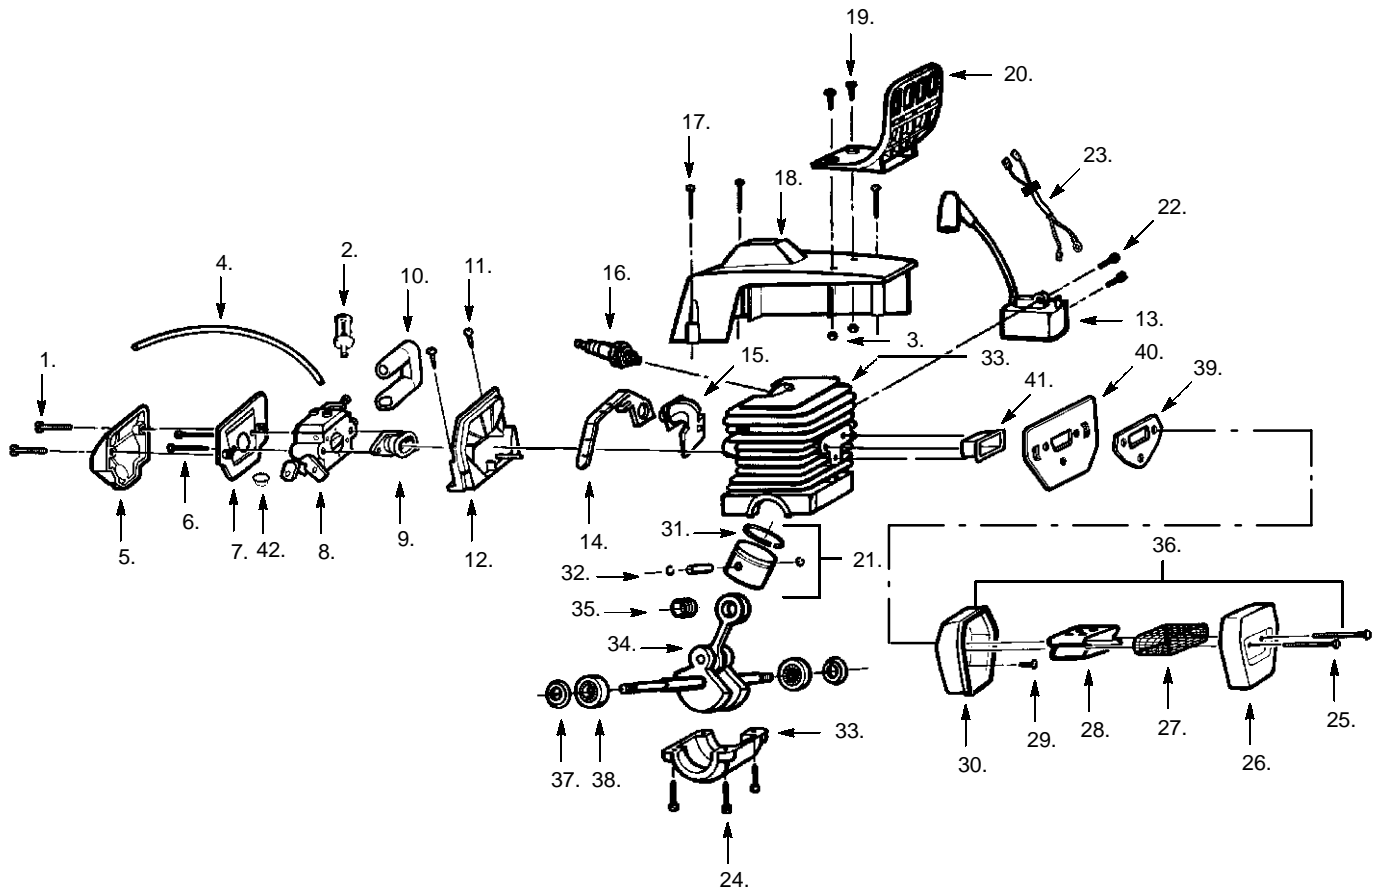

PARTS LIST NO. 530-068369		POULAN® PARTS LIST	MODEL(s) 2200, 2500, 2600, 2750 & 3050	
DATE 5/30/01	REPLACES 530-068369-8/1/95		Note: Illustration may differ from actual model due to design changes	PAGE NO. 2

Models 2750

Ref.	Part No.	Description	Ref.	Part No.	Description	Ref.	Part No.	Description
1.	530-015899	Screw	21.	530-069548	Piston Kit (Incl. 31, 32 & 35)	40.	530-037640	Muffler Plate
2.	530-014199	Fuel Pick-up	22.	530-015895	Screw	41.	530-037652	Heat Insulator
3.	530-001543	Nut	23.	530-037467	Switch Wire Ass'y.	42.	530-036792	Isolator
4.	530-069247	Fuel Line	24.	530-015897	Screw			
5.	530-036141	Air Filter (Top)	25.	-	Muffler Bolt			
6.	530-015970	Screw		530-015938	5mm		Not Shown	
7.	530-037478	Air Filter (Bottom)		530-016170	6mm			
8.	530-035291	Carburetor	26.	530-037249	Muffler Cover		530-031135	Scrench
9.	530-037668	Intake Boot	27.	530-036103	Spark Screen		530-081232	Operator Manual
10.	530-037530	Carb. Grommet	28.	530-037813	Diffuser		530-069316	Clutch Drum (Rim)
11.	530-015905	Screw	29.	530-015902	Bolt		530-031136	Worm Gear Puller
12.	530-037667	Carb. Adaptor	30.	530-037728	Muffler Body		530-031112	Clutch Ass'y. Tool
13.	530-039143	Ignition Module	31.	530-037380	Piston Ring			
14.	530-019203	Turbo Clean Seal	32.	530-015697	Piston Pin Retainer			
15.	530-029813	Turbo Air Cleaner Ass'y.	33.	530-014943	C'case&Cylinder Assy			
16.	952-030150	Spark Plug (CJ-7Y)	34.	530-029794	C'shaft & Rod Ass'y.			
17.	530-015903	Screw	35.	530-032117	Piston Pin Bearing			
18.	530-036088	Cylinder Shield	36.	530-069707	Muffler Kit (Incl. 25,26,28,30)			
19.	530-015406	Screw	37.	530-019170	C'shaft Seal			
20.	530-027181	Handguard	38.	530-032118	C'shaft Bearing			
			39.	530-019205	Muffler Gasket			

✓ = NEW PART NUMBER FOR THIS IPL   ★ = REFER TO THE SERVICE REFERENCE INDICATED FOR MORE INFORMATION. (LOCATED AT END OF IPL)
● = THESE PARTS ARE ILLUSTRATED FOR CLARITY. ORDER COMPLETE ASSEMBLY.