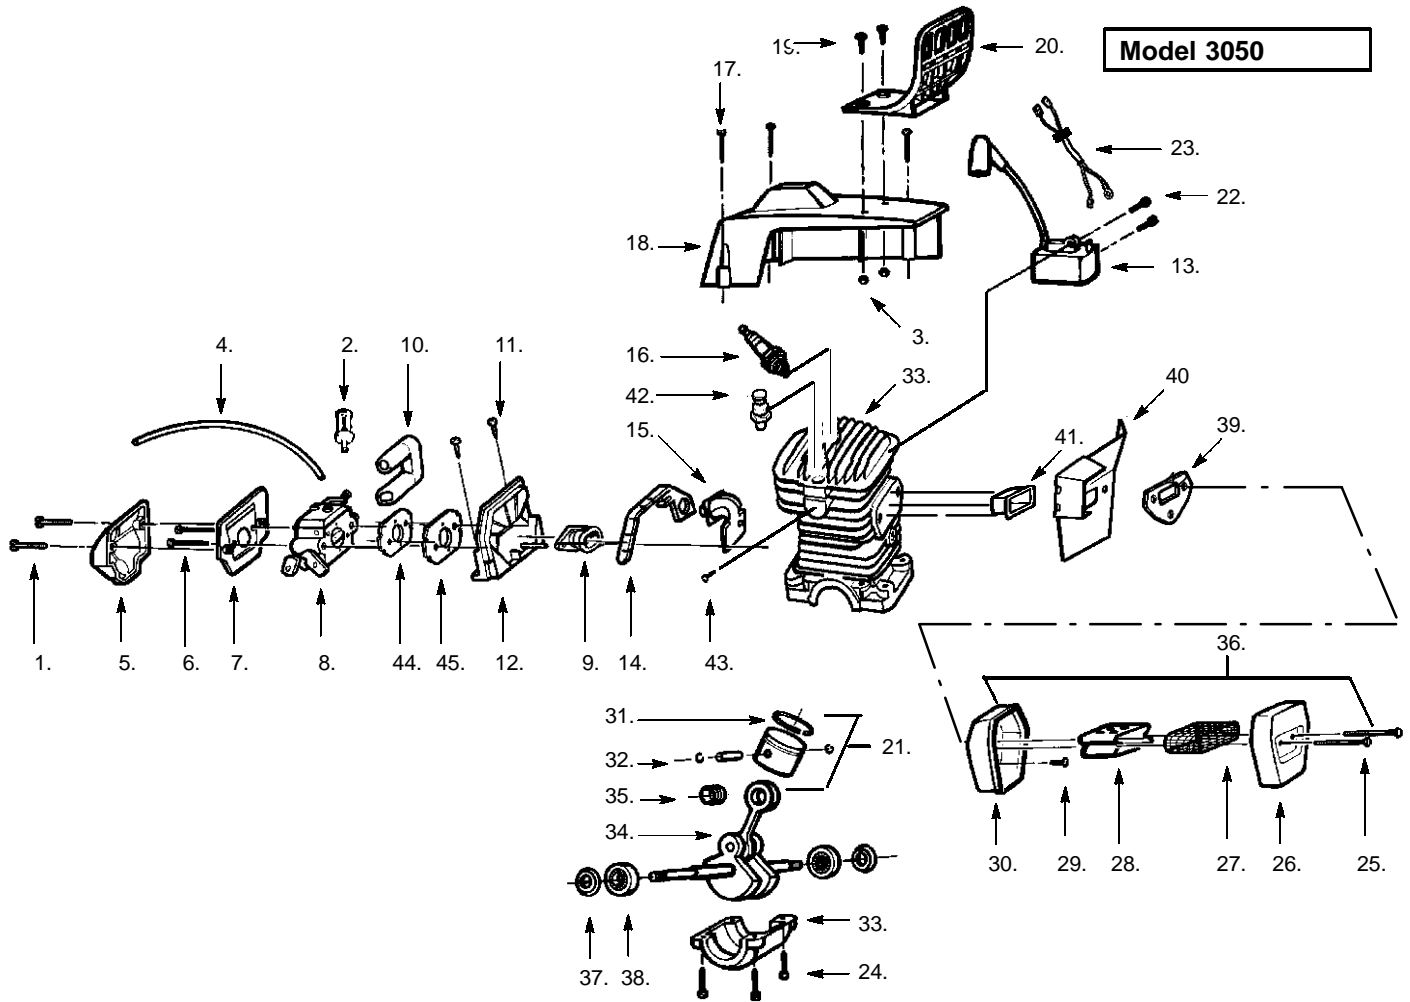

Ref.	Part No.	Description	Ref.	Part No.	Description	Ref.	Part No.	Description
1.	530-015899	Screw	21.	530-069715	Piston Kit (Incl. 31, 32 & 35)	40.	530-047801	Muffer Plate
2.	530-014199	Fuel Pick-up	22.	530-015895	Screw	41.	530-037652	Heat Insulator
3.	530-015653	Nut	23.	530-037467	Switch Wire Ass'y.	42.	503-665401	Decompression Valve
4.	530-069247	Fuel Line	24.	530-015897	Screw	43.	530-401467	Plug-Cylinder Screw
5.	530-036141	Air Filter (Top)	25.	530-016070	Muffer Bolt	44.	530-019172	Carburetor Gasket
6.	530-015970	Screw	26.	530-037249	Muffer Cover	45.	530-037872	Carburetor Plate
7.	530-037478	Air Filter (Bottom)	27.	530-036103	Spark Screen		Not Shown	
8.	530-035291	Carburetor (WT-285)	28.	530-049031	Diffuser			
9.	530-037668	Intake Boot	29.	530-015902	Bolt			
10.	530-037530	Carb. Grommet	30.	530-037728	Muffer Body			
11.	530-015905	Screw	31.	530-047732	Piston Ring		530-031163	Scrench
12.	530-037667	Carb. Adaptor	32.	530-015697	Piston Pin Retainer		530-083788	Operator Manual
13.	530-039143	Ignition Module	33.	530-069794	C'case&Cylinder Assy		530-069316	Clutch Drum (Rim)
14.	530-019203	Turbo Clean Seal	34.	530-029794	C'shaft & Rod Ass'y.		530-031136	Worm Gear Puller
15.	530-029813	Turbo Air Cleaner Ass'y.	35.	530-032117	Piston Pin Bearing		530-031112	Clutch Ass'y. Tool
16.	952-030150	Spark Plug (CJ-7Y)	36.	530-069707	Muffer Kit (Incl. 25,26,28,30)		530-047864	Starting Instructions
17.	530-015903	Screw	37.	530-019170	C'shaft Seal			
18.	530-047724	Cylinder Shield	38.	530-032118	C'shaft Bearing			
19.	530-015871	Screw	39.	530-019205	Muffer Gasket			
20.	530-047382	Handguard						

✓ = NEW PART NUMBER FOR THIS IPL   ★ = REFER TO THE SERVICE REFERENCE INDICATED FOR MORE INFORMATION. (LOCATED AT END OF IPL)
● = THESE PARTS ARE ILLUSTRATED FOR CLARITY. ORDER COMPLETE ASSEMBLY.