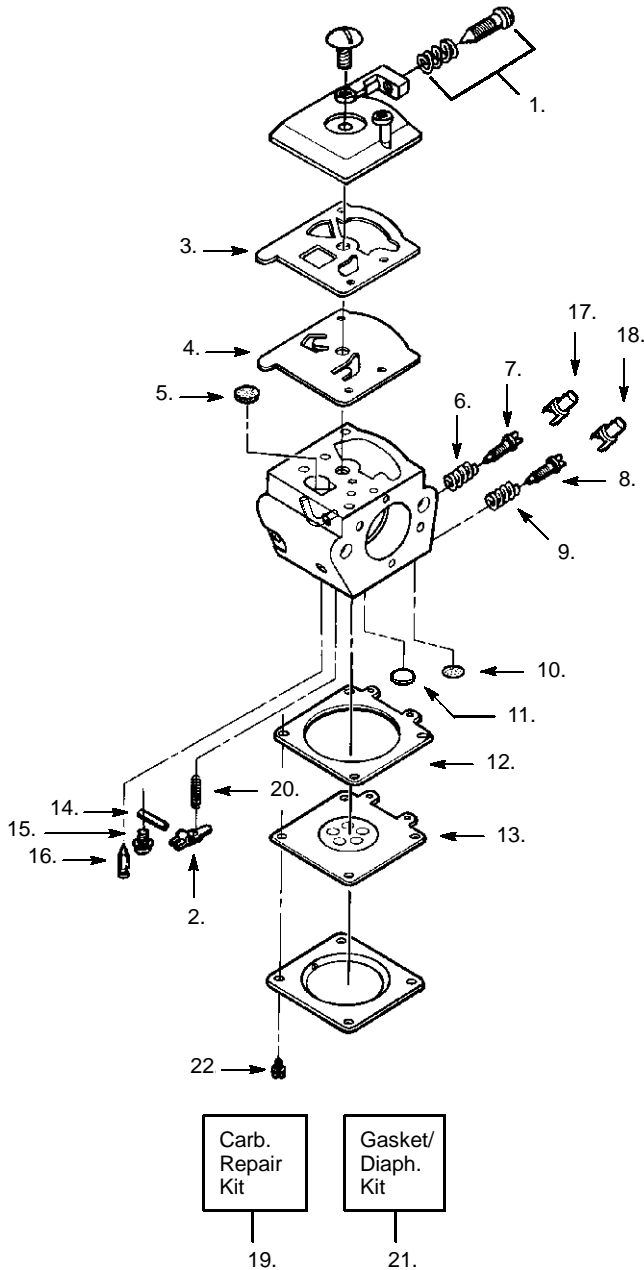

PARTS LIST NO. 530-068369		POULAN® PARTS LIST	MODEL(s) 2200, 2500, 2600, 2750 & 3050	
DATE 5/30/01	REPLACES 530-068369-8/1/95		Note: Illustration may differ from actual model due to design changes	PAGE NO. 5

Carburetor Ass'y.

WT-202, WT-285, WT-239 (#530-035330) & WT-289 (#530-069629-w/ Limiter Caps)

Ref.	Part No.	Description
1.	530-035296	Idle Adv. Screw Kit
2.	530-035303	Metering Lever
3.	530-035164	Fuel Pump Gasket
4.	530-035166	Fuel Pump Diaphragm
5.	530-035300	Fuel Inlet Screen
6.	530-035293	Needle Spring (Low Speed)
7.	-	Low Speed Needle
	530-035281	WT-202, 239 & 285
	530-035383	WT-289
8.	-	High Speed Needle
	530-037294	WT-202, 239 & 285
	530-037259	WT-239
	530-035384	WT-289
9.	530-035295	Needle Spring (High Speed)
10.	530-035162	Welch Plug (5/16)
11.	530-035299	Cup Plug
12.	530-035165	Metering Diaphragm Gasket
13.	530-035014	Metering Diaphragm
14.	530-035028	Metering Lever Pin
15.	530-035016	Metering Lever Pin Screw
16.	530-035301	Inlet Needle Valve
17.	530-038318	Limiter Cap - High WT-289 only
18.	530-038317	Limiter Cap - Low WT-289 only
19.	530-035298	Carburetor Repair Kit (Incl. 3-5 & 10-18)
20.	530-035302	Metering Lever Spring
21.	530-035173	Gasket/Diaphragm Kit (Incl. 3, 4, 12 & 13)
22.	530-035021	Metering Cover Screw Ass'y
Not Shown		
	530-031157	Limiter Cap Removal Tool
	530-031161	Limiter Cap Insertion Tool