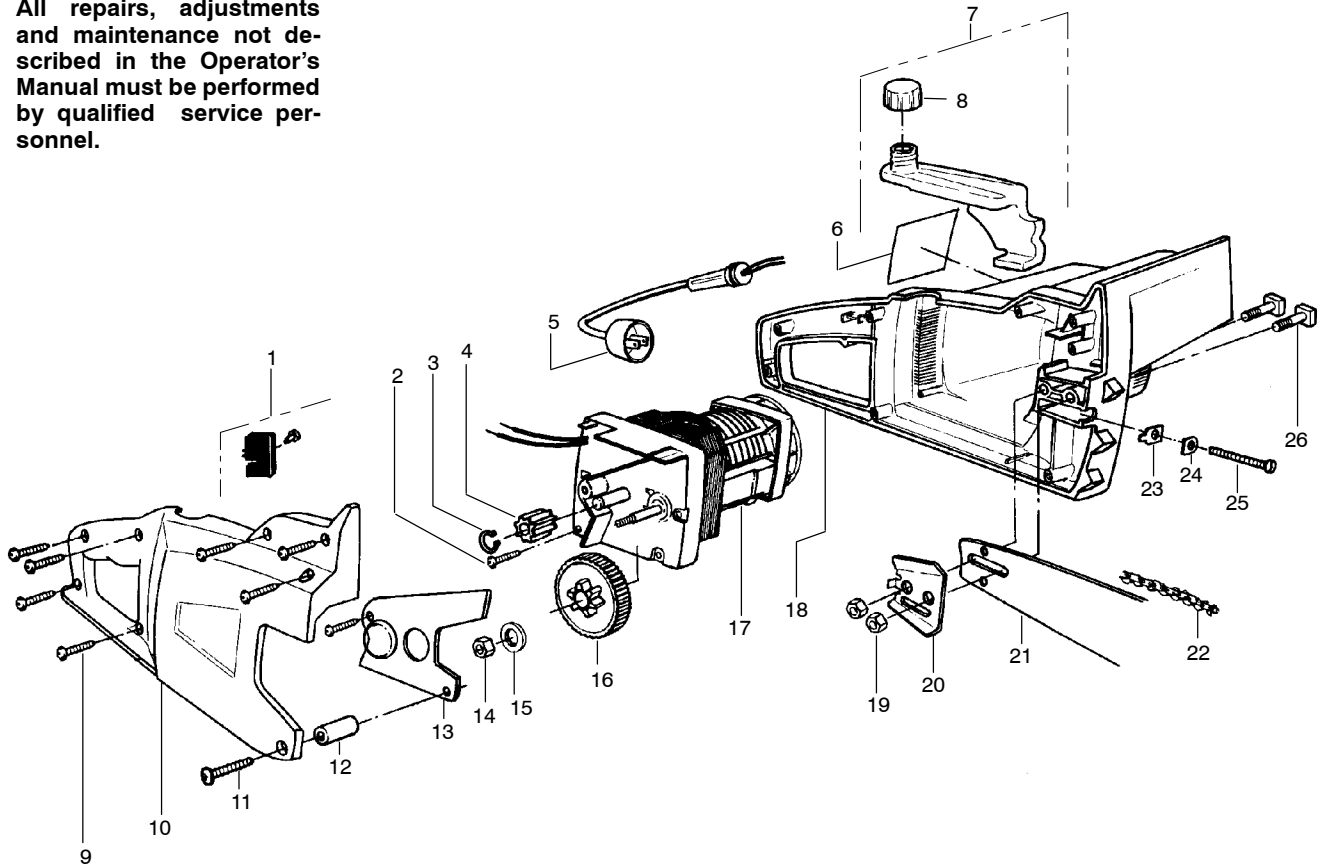

PARTS LIST NO. <b>530-164086</b>		<b>Poulan® PARTS LIST</b>	MODEL(s) <b>1630</b>
DATE <b>7/11/06</b>	Replaces 530164086 - 4/13/05		<b>Note: Illustration may differ from actual model due to design changes</b>

**⚠ WARNING**

All repairs, adjustments and maintenance not described in the Operator's Manual must be performed by qualified service personnel.

Ref.	Part No.	Description	Ref.	Part No.	Description	Ref.	Part No.	Description
1.	530-025518	Switch	12.	530-015832	Spacer	21.	952-044370	16" - Bar
2.	530-015495	Screw	13.	530-029278	Gear Cover	22.	952-051211	16" - Chain
3.	530-015501	Retaining Ring	14.	530-015251	Nut	23.	530-023492	Pin
4.	530-025463	Pinion Gear	15.	530-015842	Washer	24.	530-025466	Bar Adjusting Plate
5.	530-401718	Cordset	16.	530-029341	Gear Ass'y	25.	530-015514	Screw
6.	530-057959	Warning Decal	17.	530-404232	Motor Ass'y.	26.	530-015831	Bar Mounting Bolt
7.	530-014254	Oil Tank Assembly	18.	545-038001	Motor Hsg - Left (Incl. 26)	Not Shown		
8.	530-029282	Oil Cap	19.	530-015251	Nut	✓	545-117546	Operator's Manual
9.	530-015495	Screw	20.	530-029285	Plate	✓	530-029543	Scabbard - 16"
10.	530-029504	Hsg - Right						
11.	530-015835	Screw						

✓ = NEW PART NUMBER FOR THIS IPL      ★ = REFER TO THE SERVICE REFERENCE INDICATED FOR MORE INFORMATION. (LOCATED AT END OF IPL)  
 ● = THESE PARTS ARE ILLUSTRATED FOR CLARITY. ORDER COMPLETE ASSEMBLY.