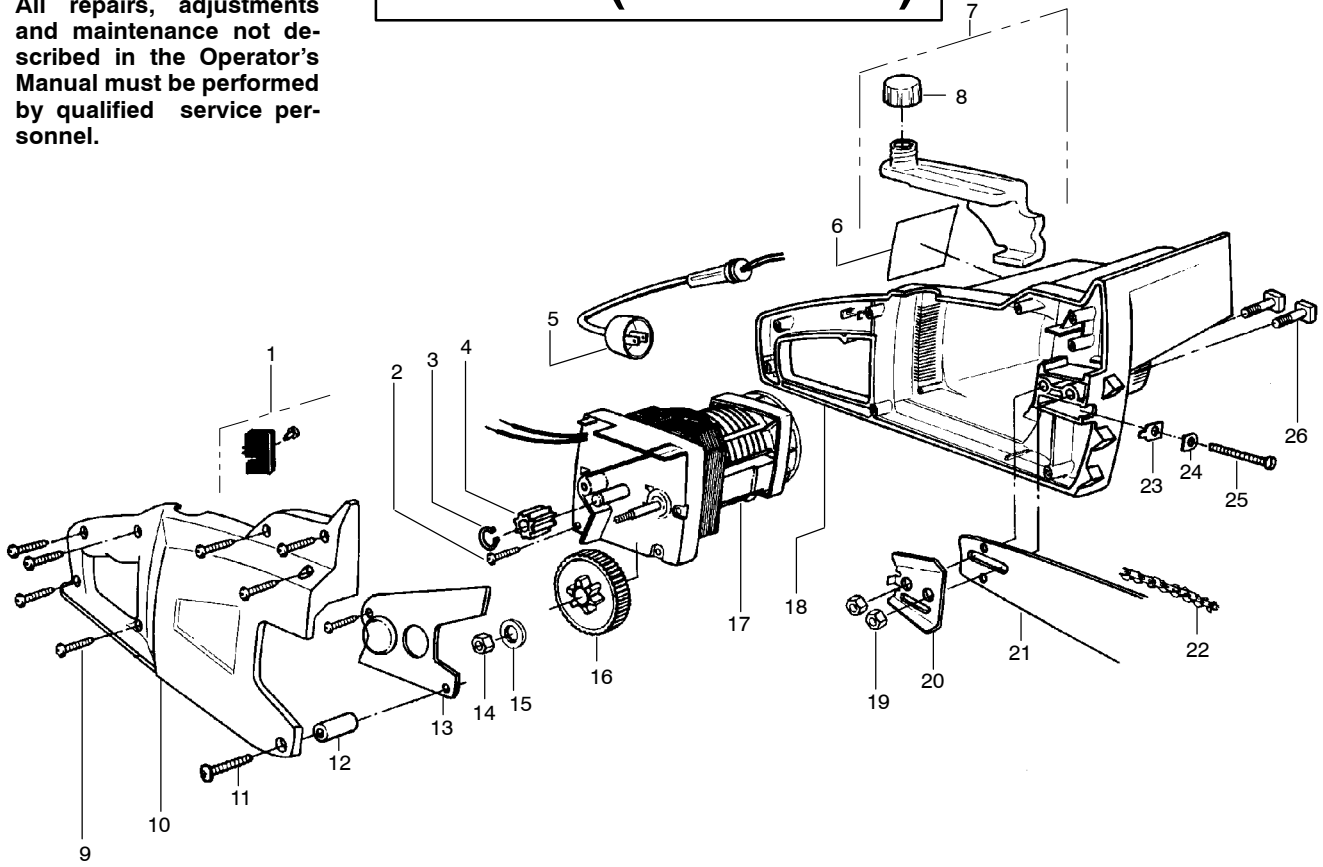

PARTS LIST NO. 530067748		Poulan® PARTS LIST	MODEL(s) 1220, 1420, 1425, 1625, EL-14 & EL-16
DATE 7/29/05	REPLACES 530067748-4/13/05		Note: Illustration may differ from actual model due to design changes

⚠ WARNING
All repairs, adjustments and maintenance not described in the Operator's Manual must be performed by qualified service personnel.

TYPE 2 (1425 ONLY)

Ref.	Part No.	Description	Ref.	Part No.	Description	Ref.	Part No.	Description
1.	530025518	Switch	12.	530015832	Spacer	21.	952044368	14"-Bar
2.	530015495	Screw	13.	530029278	Gear Cover	22.	952051209	14" -Chain
3.	530015501	Retaining Ring	14.	530015251	Nut	23.	530023492	Pin
4.	530025463	Pinion Gear	15.	530015842	Washer	24.	530025466	Bar Adjusting Plate
5.	530401718	Cordset	16.	530029341	Gear Assy	25.	530015514	Screw
6.	530058619	Warning Decal	17.	530404283	Motor Ass'y.	26.	530015831	Bar Mounting Bolt
7.	530014254	Oil Tank Assembly	18.	530014253	Motor Hsg - Left (Incl. 26)			Not Shown
8.	530029282	Oil Cap	19.	530015251	Nut		530083567	Operator's Manual
9.	530015495	Screw	20.	530029285	Plate		530025644	Scabbard - 14"
10.	530401943	Hsg - Right						
11.	530015835	Screw						

✓ = NEW PART NUMBER FOR THIS IPL   * = REFER TO THE SERVICE REFERENCE INDICATED FOR MORE INFORMATION. (LOCATED AT END OF IPL)
● = THESE PARTS ARE ILLUSTRATED FOR CLARITY. ORDER COMPLETE ASSEMBLY.