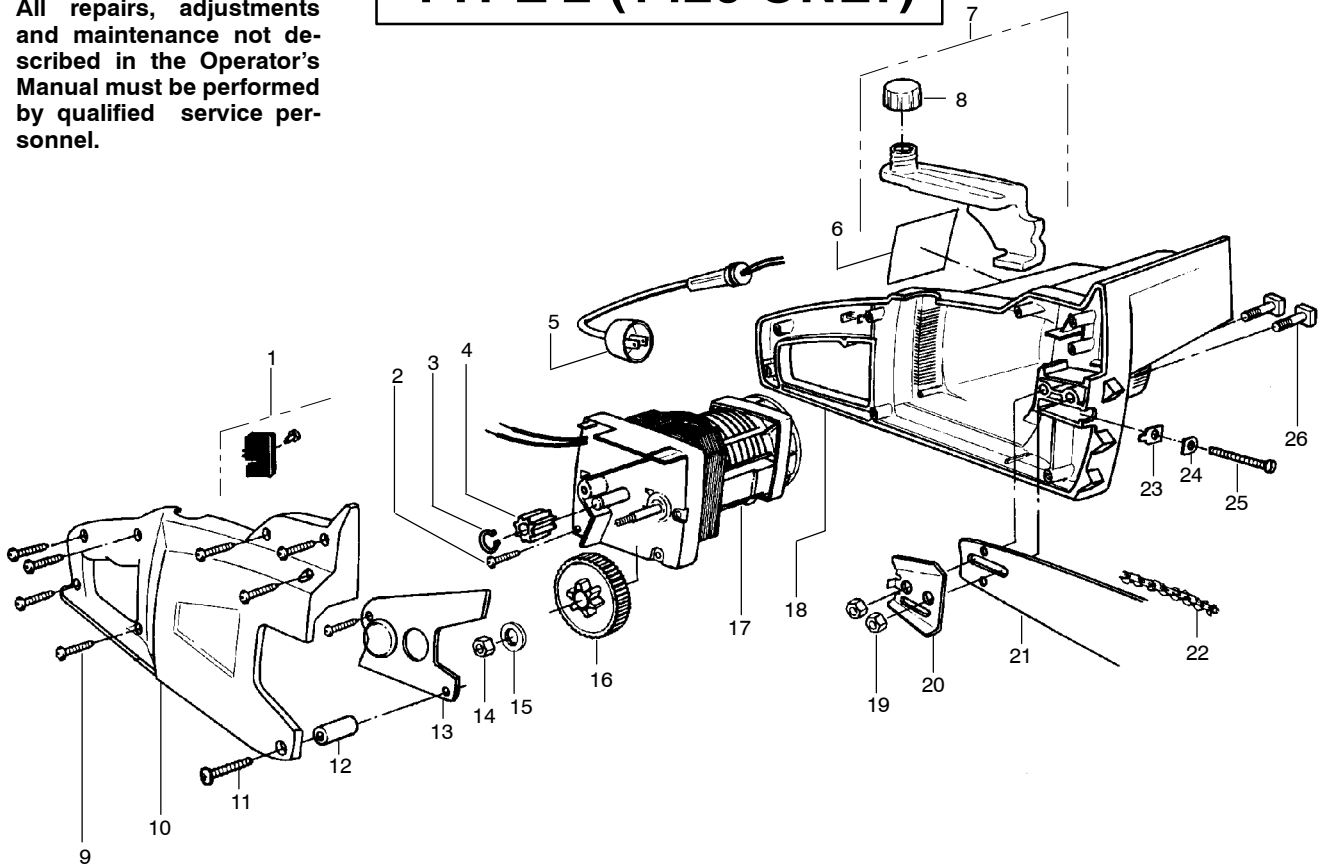

PARTS LIST NO. 530067748		Poulan® PARTS LIST	MODEL(s) 1220, 1420, 1425, 1625, EL-14 & EL-16
DATE 7/29/05	REPLACES 530067748-4/13/05		Note: Illustration may differ from actual model due to design changes

⚠ WARNING

All repairs, adjustments and maintenance not described in the Operator's Manual must be performed by qualified service personnel.

TYPE 2 (1420 ONLY)

Ref.	Part No.	Description	Ref.	Part No.	Description	Ref.	Part No.	Description
1.	530025518	Switch	12.	530015832	Spacer	23.	530023492	Pin
2.	530015495	Screw	13.	530029278	Gear Cover	24.	530025466	Bar Adjusting Plate
3.	530015501	Retaining Ring	14.	530015251	Nut	25.	530015514	Screw
4.	530025463	Pinion Gear	15.	530015842	Washer	26.	530015831	Bar Mounting Bolt
5.	530401718	Cordset	16.	530029341	Gear Assy			
6.	----	Warning Decal	17.	530403235	Motor Ass'y.			
	530058617	(PLN-CAN.-1420)	18. ↗	545038001	Motor Hsg - Left			Not Shown
	530057957	(PLN-1420)			(Incl. 26)			
7.	530014254	Oil Tank Assembly	19.	530015251	Nut		----	Operator's Manual
8.	530029282	Oil Cap	20.	530029285	Plate		530083567	(PLN-CAN. 1420)
9.	530015495	Screw	21.	952044368	14"-Bar		530163981	(PLN-1420)
10.	530401943	Hsg - Right	22.	952051209	14"-Chain		530025644	Scabbard - 14"
11.	530015835	Screw						

↗ = NEW PART NUMBER FOR THIS IPL   * = REFER TO THE SERVICE REFERENCE INDICATED FOR MORE INFORMATION. (LOCATED AT END OF IPL)
● = THESE PARTS ARE ILLUSTRATED FOR CLARITY. ORDER COMPLETE ASSEMBLY.