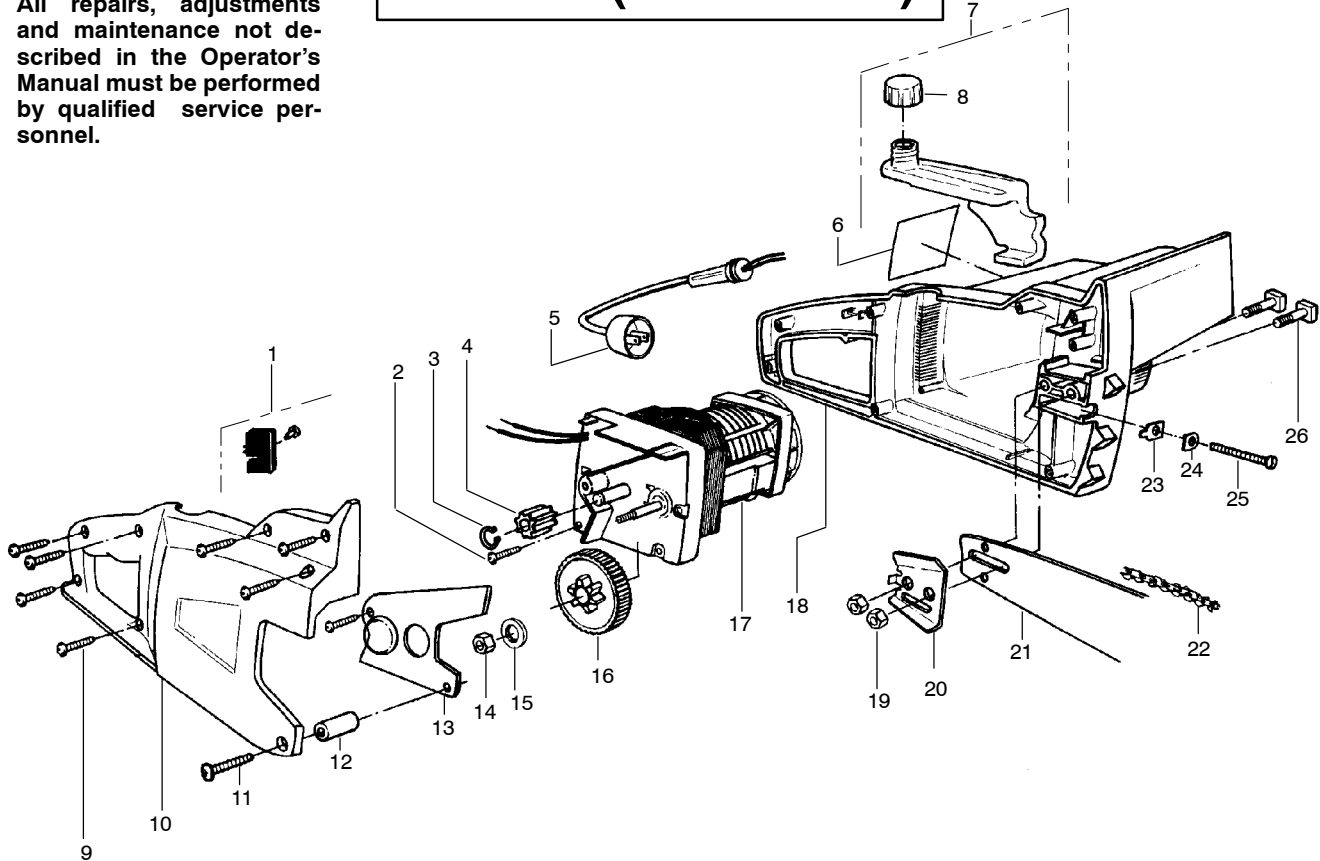

PARTS LIST NO. 530067748		Poulan® PARTS LIST	MODEL(s) 1220, 1420, 1425, 1625, EL-14 & EL-16
DATE 7/29/05	REPLACES 530067748-4/13/05		Note: Illustration may differ from actual model due to design changes

⚠ WARNING

All repairs, adjustments and maintenance not described in the Operator's Manual must be performed by qualified service personnel.

TYPE 2 (1625 ONLY)

Ref.	Part No.	Description	Ref.	Part No.	Description	Ref.	Part No.	Description
1.	530025518	Switch	12.	530015832	Spacer	21.	952044370	16"-Bar
2.	530015495	Screw	13.	530029278	Gear Cover	22.	952051211	16"-Chain
3.	530015501	Retaining Ring	14.	530015251	Nut	23.	530023492	Pin
4.	530025463	Pinion Gear	15.	530015842	Washer	24.	530025466	Bar Adjusting Plate
5.	530401718	Cordset	16.	530029341	Gear Assy	25.	530015514	Screw
6.	530058618	Warning Decal	17.	530404283	Motor Ass'y.	26.	530015831	Bar Mounting Bolt
7.	530014254	Oil Tank Assembly	18.	530014253	Motor Hsg - Left (Incl. 26)			Not Shown
8.	530029282	Oil Cap	19.	530015251	Nut		530083567	Operator's Manual
9.	530015495	Screw	20.	530029285	Plate		530029543	Scabbard - 16"
10.	530401943	Hsg - Right						
11.	530015835	Screw						

✓ = NEW PART NUMBER FOR THIS IPL   * = REFER TO THE SERVICE REFERENCE INDICATED FOR MORE INFORMATION. (LOCATED AT END OF IPL)
● = THESE PARTS ARE ILLUSTRATED FOR CLARITY. ORDER COMPLETE ASSEMBLY.