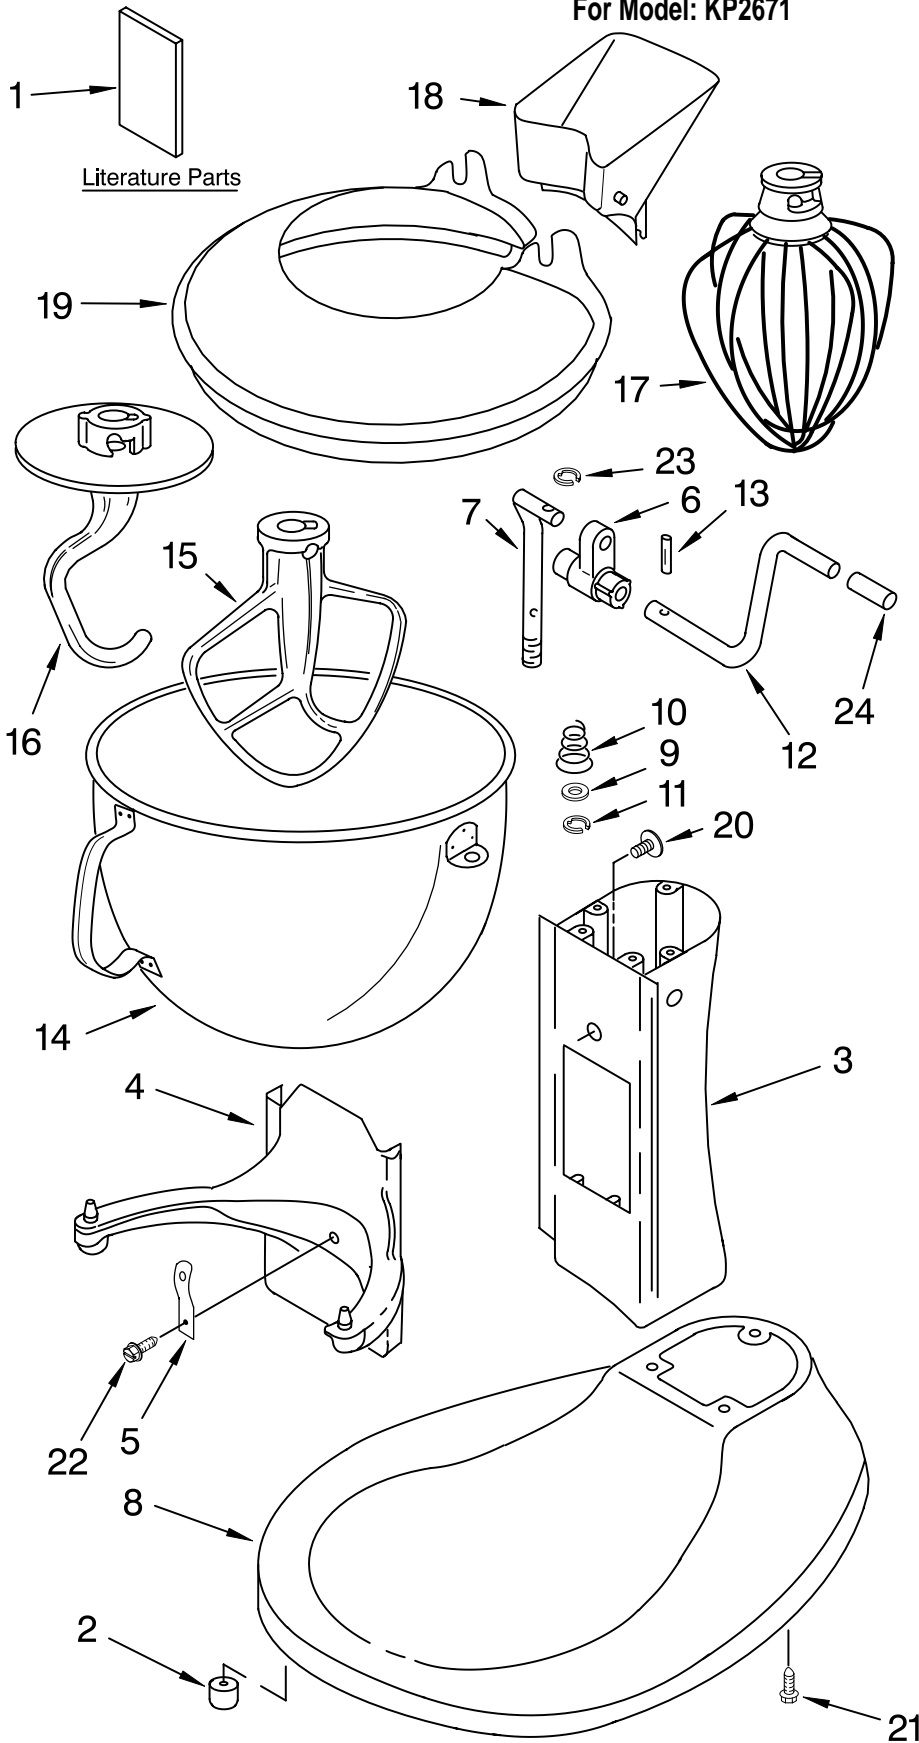

For Model: KP2671

Illus. No.	Part No.	DESCRIPTION
1	LIT9703377 LIT4176966	Literature Parts Use And Care Guide Repair Parts List
2	9703414	Foot, Rubber (5)
3	**	Column Assembly
4	**	Bowl Support
5	9703474	Latch, Bowl Spring
6	9703470	Arm, Bowl Lift
7	9703458	Rod, Bowl Lift
8	**	Base And Foot Supports
9	9703439	Washer
10	9237	Spring
11	9703487	Clip
12	9703457	Handle, Bowl Lift
13	9703442	Roll Pin
14	9703687	Bowl (6 Qt)
15	9703485	Beater, Flat
16	9703486	Dough Hook
17	9703491	Wire Whip
18	9703534	Pouring Spout
19	9703533	Pouring Shield
20	9703426	Cam, Adjusting
21	3400200	Screw, 1/4-20 x 3/4
22	3400018	Screw, 10-24 x 1/2
23	9703307	Clip
24	9703698	Handle