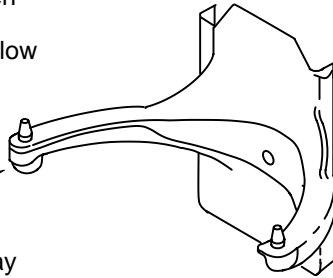

BOWL SUPPORT

- 9703674 White
- 9703519 Imperial Gray
- 9703520 Imperial Black
- 9703397 Metallic Chrome
- 9705356 Onyx Black
- 9705357 Navy Blue
- 9705358 Almond cream
- 9705359 Hunter Green
- 9705360 Empire Red
- 9705361 Majestic Yellow
- 9705390 Cobalt blue
- 9705682 Caviar