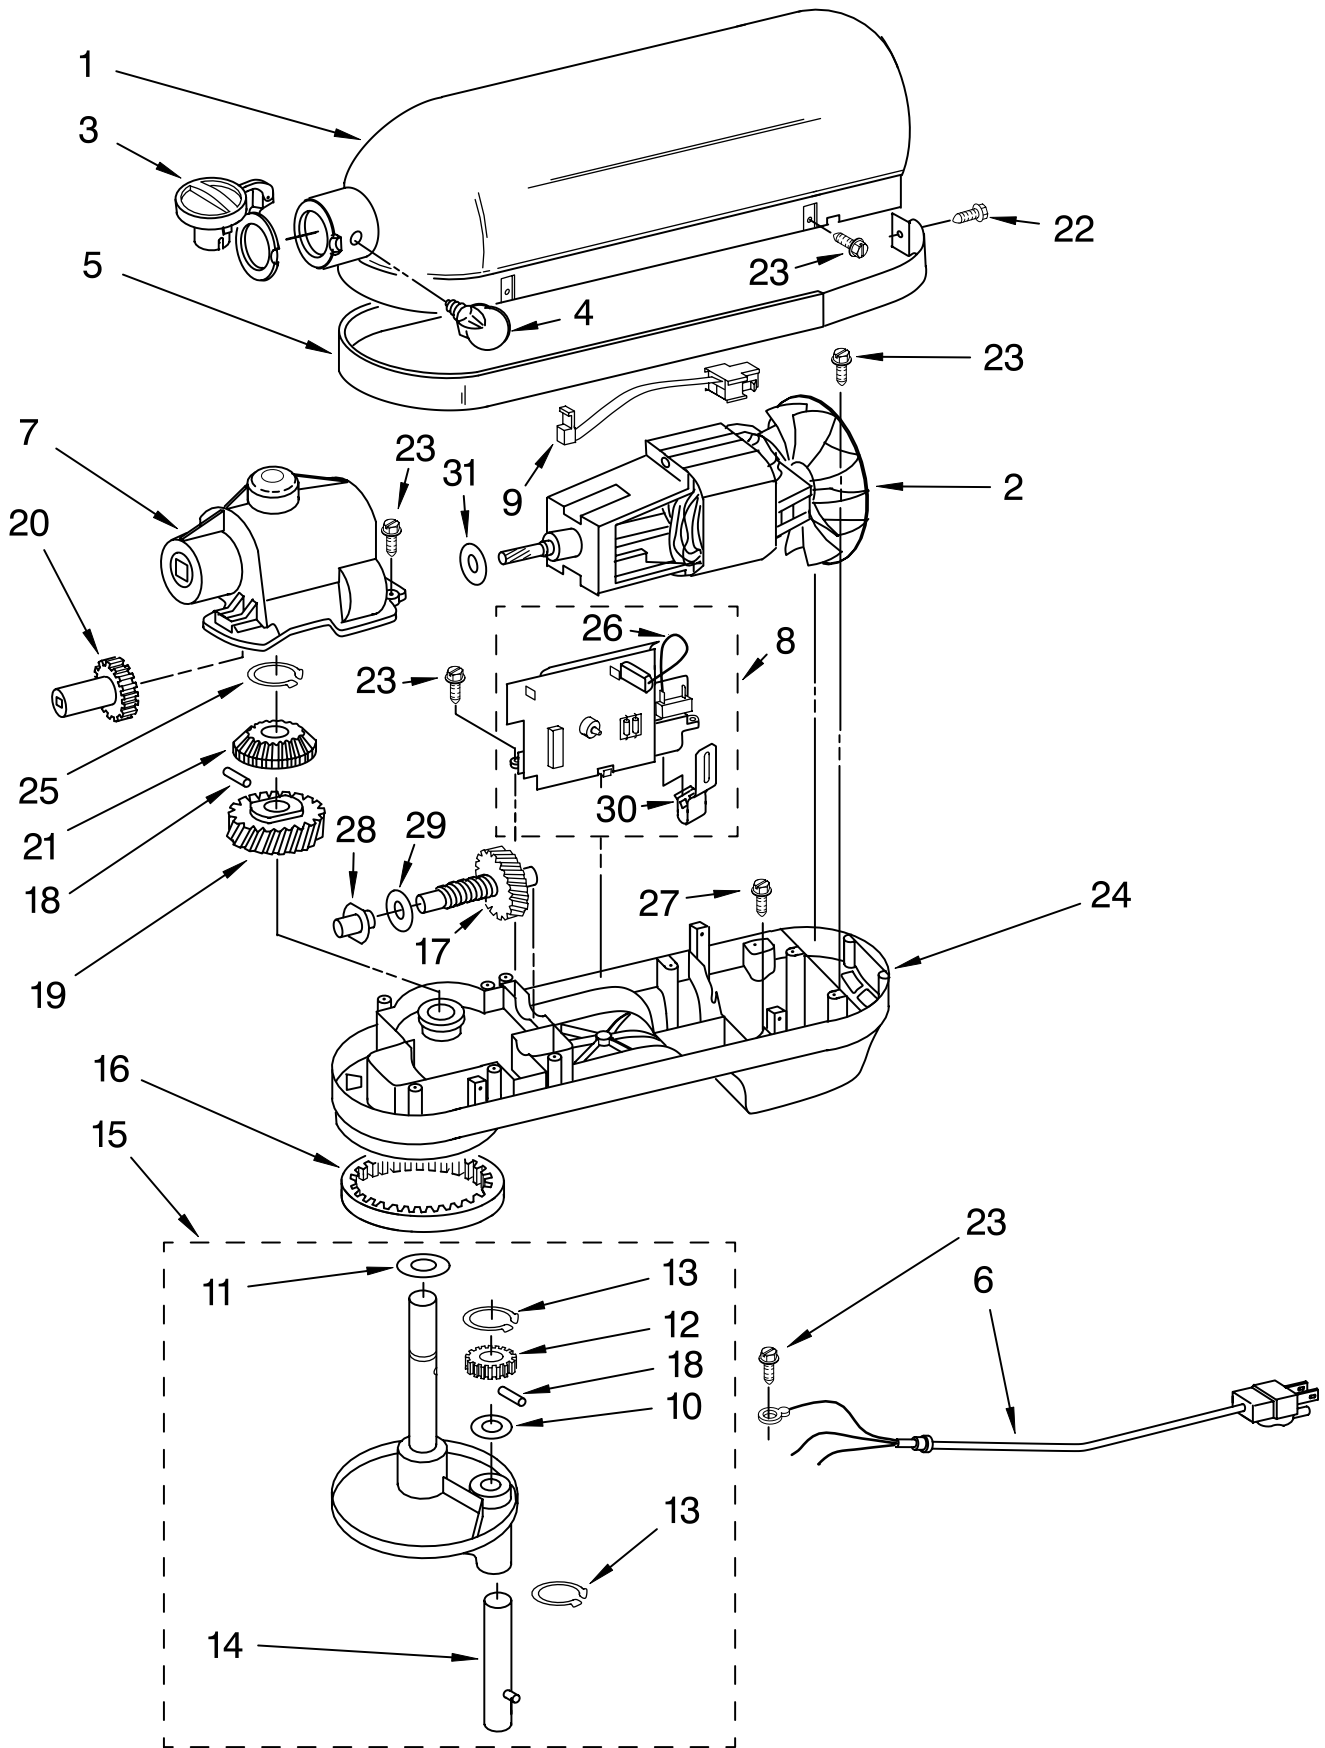

CASE, GEARING AND PLANETARY UNIT

For Model: KP2671

FOR ORDERING INFORMATION REFER TO PARTS PRICE LIST

CASE, GEARING AND PLANETARY UNIT

For Model: KP2671

Illus. No.	Part No.	DESCRIPTION
1	**	Gearcase Motor Housing
2	9703572	Motor
3	9703315	Cap, Attachemnt Hub (Hinged)
4	240374	Thumb Screw
5	**	Band, Trim
6		Power Cord
	9703626	White
	9703627	Black
7	9703671	Transmission Housing
8		Control Assembly
	9703609	Black Knob
	9703610	Gray Knob
	9703611	Buff Knob
9	9703312	Sensor, Hall Effect
10	9703437	Washer
11	9703434	Washer, Fiber
12	9703340	Gear, Pinion
13	9703438	Retaining Clip
14	9703314	Agitator Shaft
15	**	Planetary Assembly
16	9703339	Gear, External
17	9703699	Worm Gear
18	4161950	Retaining Pin
19	9703543	Gear, Worm Follower
20	9703338	Gear, Attachment Hub Bevel
21	9703337	Gear, Bevel
22	3400617	Screw, 6-32 x 1/4
23	3400814	Screw, 8-32 x 5/8
24	**	Lower Gear Case
25	9703680	Retaining Clip
26	9703630	Jumper Wire
27	3400200	Screw (3) 1/4 - 20 x 3/4
28	9703351	Bearing, Worm Gear (2)
29	9703677	Thrust Washer
30	9703581	Clip
31	9705607	Seal, Armature Shaft

**Refer To Page 2
Color Variation Parts