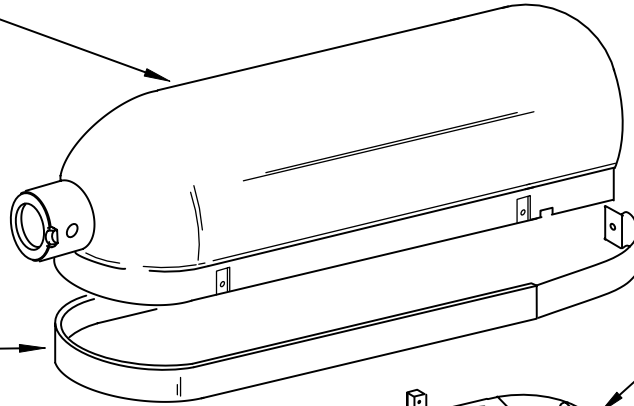

TRIM BAND

- 9703636 Silver & Black
- 9705695 Satin Finish & Black

LOWER GEARCASE

- 9703313 White
- 9703553 Imperial Gray
- 9703555 Imperial Black
- 9703427 Metallic Chrome
- 9705326 Onyx Black
- 9705327 Navy blue
- 9705328 Almond Cream
- 9705329 Hunter Green
- 9705330 Empire Red
- 9705331 Majestic Yellow
- 9705385 Cobalt Blue
- 9705686 Caviar