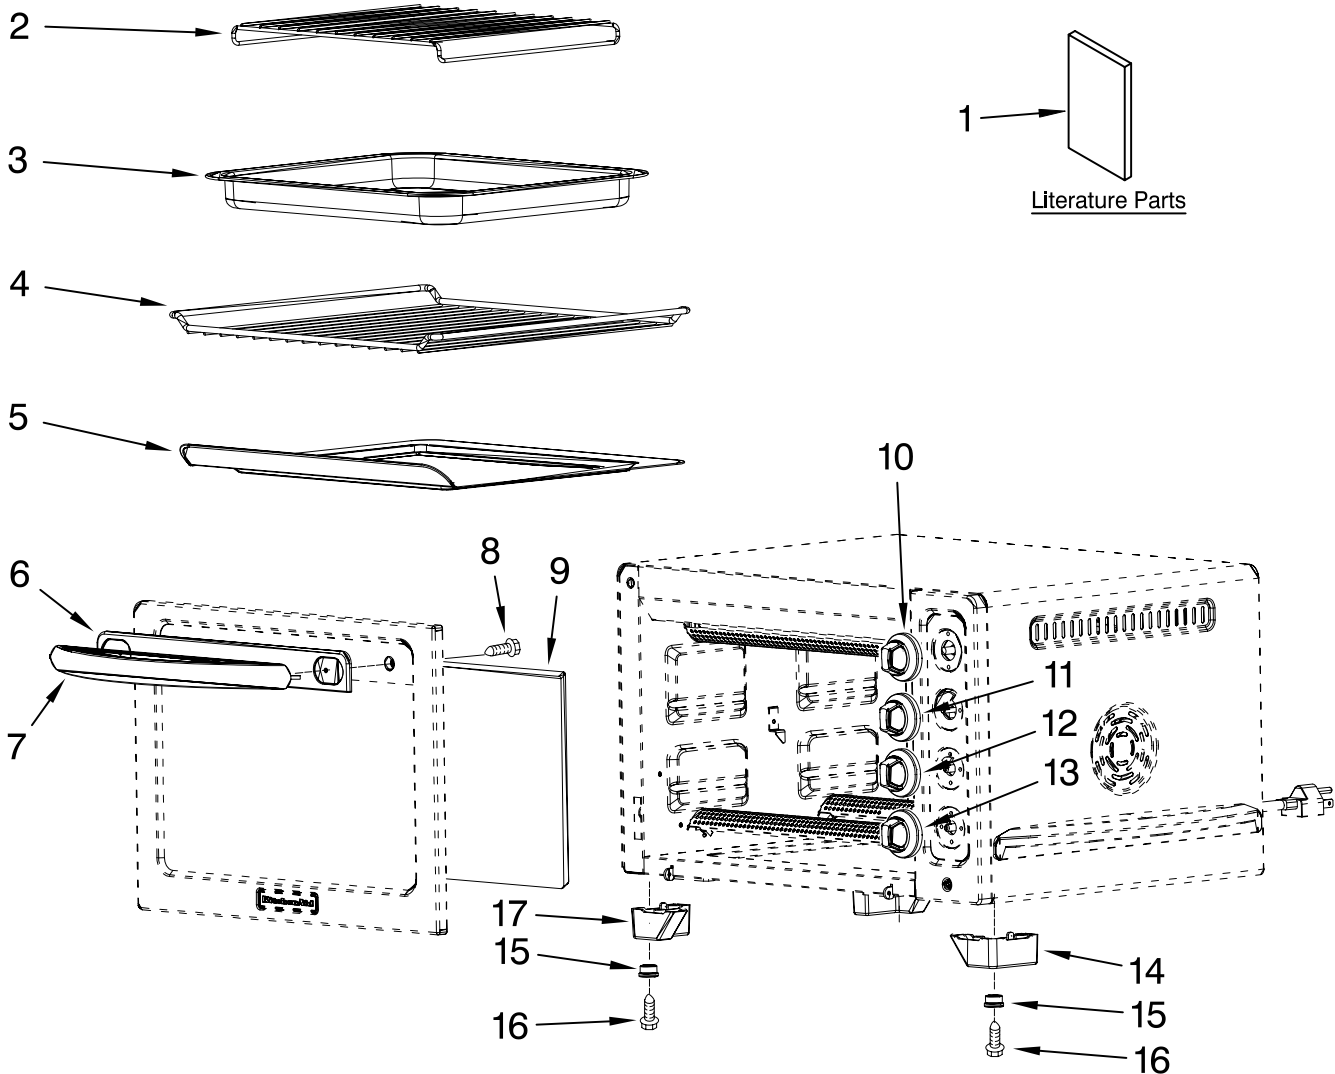

PARTS LIST

for

KitchenAid®

12-INCH STANDARD AND CONVECTION – PLATFORM 2 COUNTERTOP OVEN

MODELS:

KCO222OB0 (Standard–Onyx Black)
KCO222CS0 (Standard–Cocoa Silver)
KCO223CU0 (Convection–Contour Silver)

FOR CUSTOMER SATISFACTION ALWAYS USE
FACTORY SPECIFICATION PARTS

KITCHENAID

ST. JOSEPH MICHIGAN 49085

UNIT PARTS

For Models: KCO222__0, KCO223__0

Illus. No.	Part No.	DESCRIPTION
1		Literature Parts
	W10321639	Use & Care Guide
	W10328497	Repair Parts List
2	W10328496	Rack, Small
3	W10328495	Pan, Broil
4	W10328494	Rack, Wire

Illus. No.	Part No.	DESCRIPTION
5	W10328493	Tray, Crumb
6	W10328491	Guard, Handle
7	W10339096	Handle
8	W10328490	Screw
9	W10328489	Glass, Door
10	W10339095	Knob, Function
11	W10339094	Knob, Temp

Illus. No.	Part No.	DESCRIPTION
12	W10339093	Knob, Timer
13	W10339092	Knob, Toast
14	W10328483	Foot, Right
15	W10328486	Foot, Rubber
16	W10328484	Screw
17	W10328488	Foot, Left