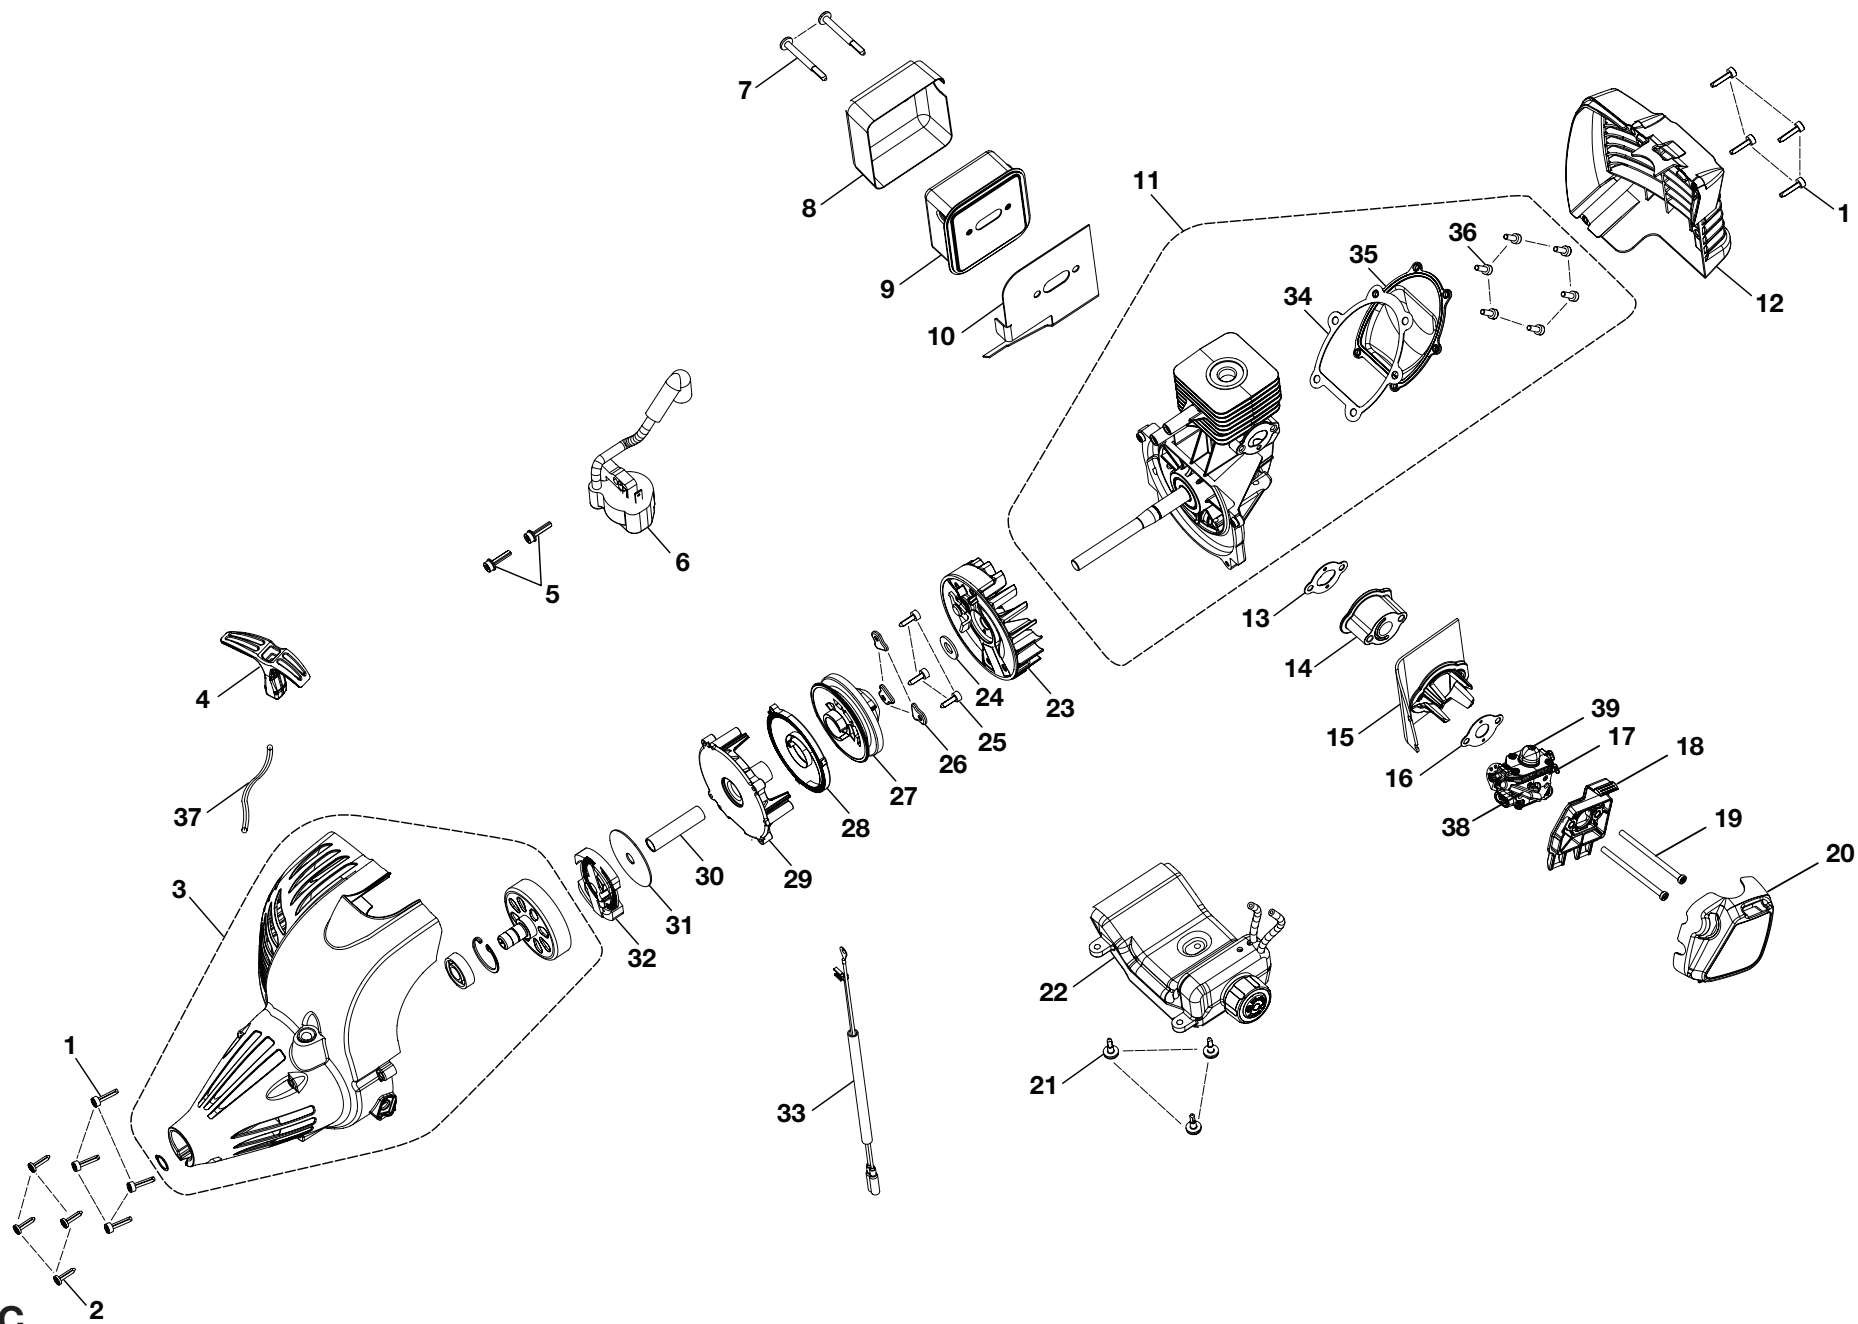

PARTS LIST (FIGURE B)

KEY NO.	PART NUMBER	DESCRIPTION	QTY	KEY NO.	PART NUMBER	DESCRIPTION	QTY
1	870174001	* Spark Plug (Champion RCJ6Y)	1	21	310412001	Spool	1
2	308401004	Boom Assembly	1	22	308781001	Grass Deflector Assembly (Incl. Key Nos. 26-28)	1
3	660634001	Screw (8-16 x 5/16 in.)	1	23	940686060	Starting Label	1
4	660697002	Screw (M6 x 20 mm)	1	24	940991041	Model Label (26SS)	1
5	570109001	Rubber Grip	1	25	940654088	Combustion Warning Label	1
6	519823001	Air Box Cover	1	26	678034001	Wing Nut (1/4-20)	1
7	309562001	String Head Assembly	1	27	678436001	Bracket	1
8	308741001	Front Handle Assembly	1	28	660857001	Bolt (Square Head)	1
9	518949001	Wing Nut (1/4-20)	1	29	940964009	Icon Strip	1
10	678008001	Washer	1	30	308061017	Handle Assembly	1
11	518674001	Front Handle	1	31	678029002	Hex Nut (M6)	1
12	660643009	Bolt (1/4-20 x 2 in.)	1	32	518696001	Throttle Trigger	1
13	308210002	Gear Head	1	33	760700002	Switch	1
14	660641001	Screw (10-25 x 5/16 in.)	1	34	308842001	Throttle Cable	1
15	660642001	Screw (1/4-20 x 1.25 in.)	1	35	290735002	Electrical Lead	2
16	678011002	Flange Washer	1	36	690694002	Trigger Spring	1
17	678019003	Adaptor	1	37	660563002	Screw (M4 x 20 mm)	4
18	308042003	Spool Retainer	1	38	308680001	Fuel Cap	1
19	310643001	String Head Housing	1				
20	678022001	Spring	1				

* STANDARD HARDWARE ITEM – MAY BE PURCHASED LOCALLY

HOMELITE 26cc STRING TRIMMERS - MODEL NUMBERS UT22600 AND UT22650

Figure C

HOMELITE 26cc STRING TRIMMERS – MODEL NUMBERS UT22600 AND UT22650

The model number will be found on a label attached to the engine housing. Always mention the model number in all correspondence regarding your **STRING TRIMMER** or when ordering repair parts.