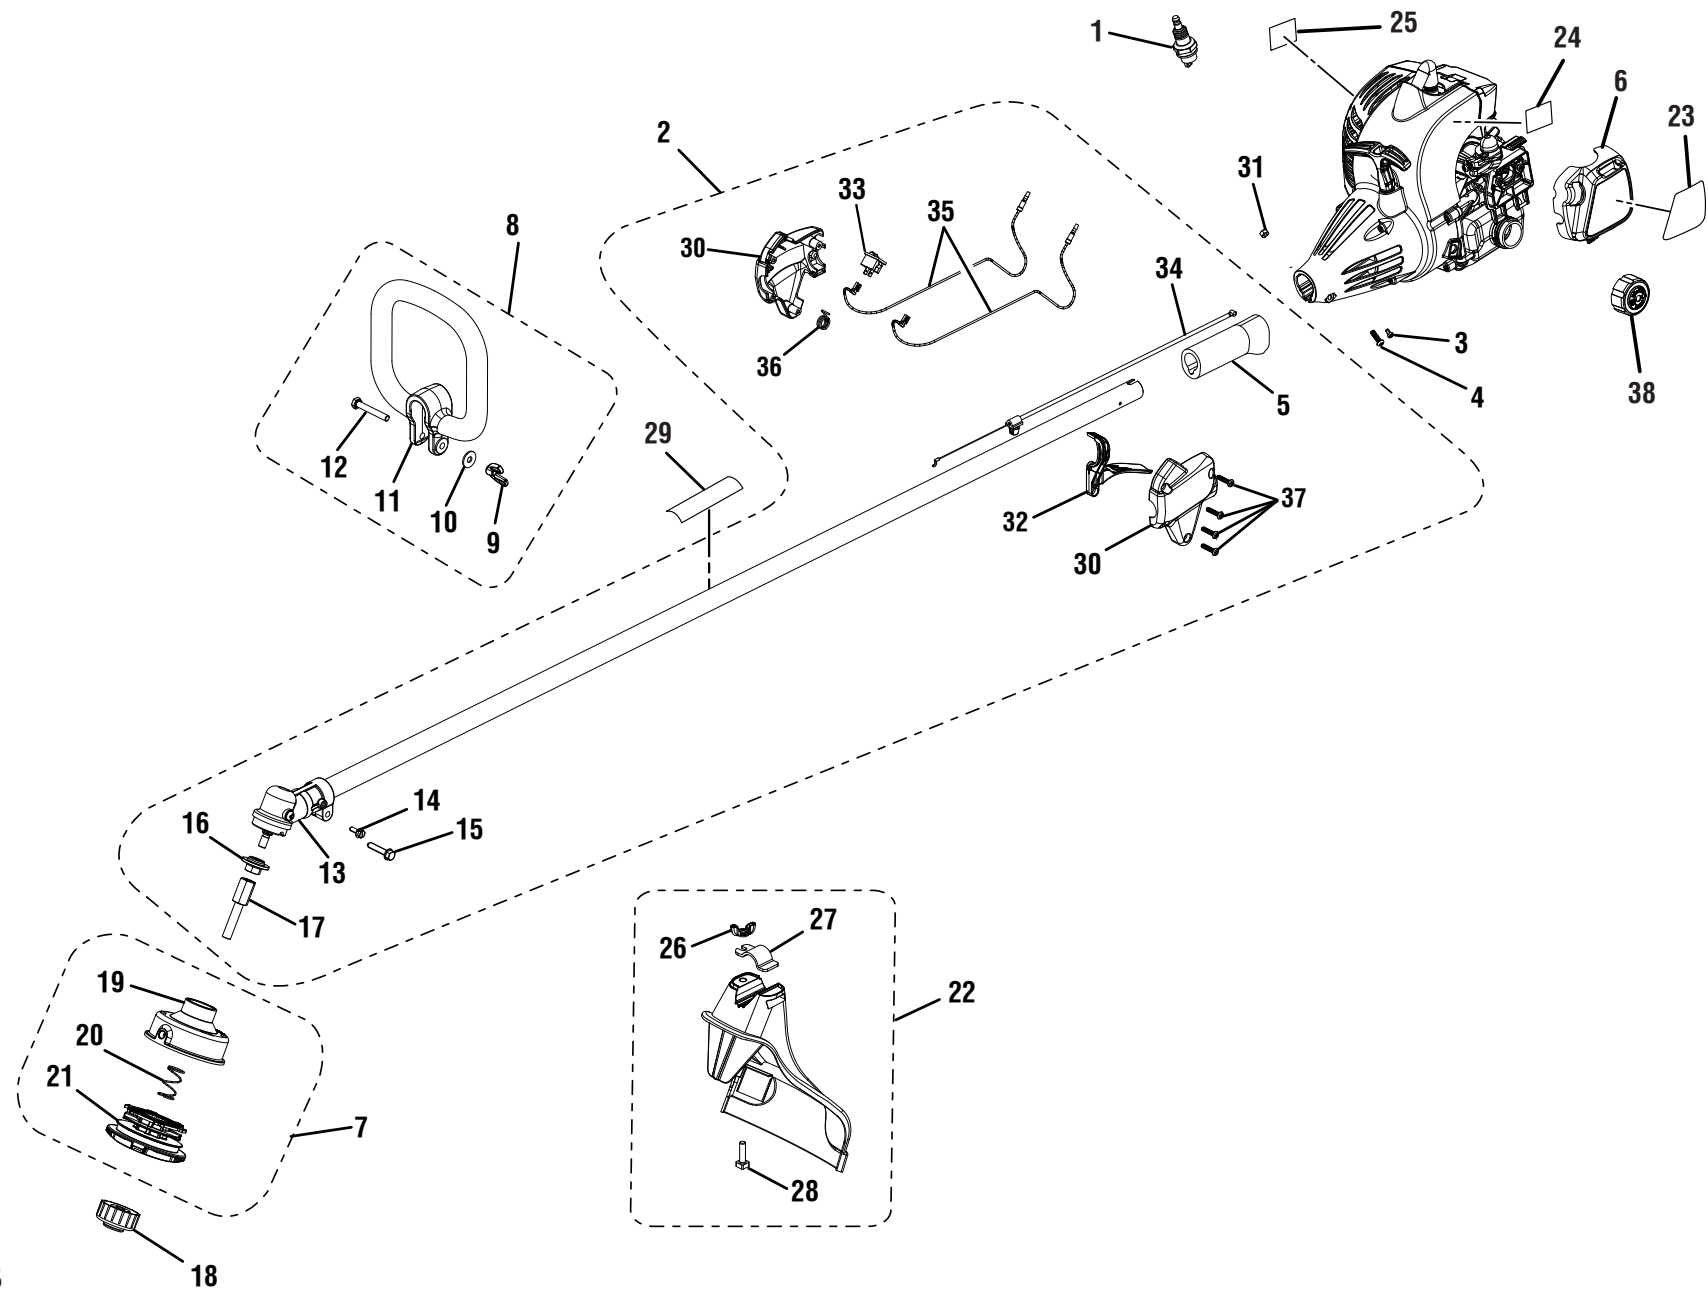

HOMELITE 26cc STRING TRIMMERS - MODEL NUMBERS UT22600 AND UT22650

Figure B

HOMELITE 26cc STRING TRIMMERS – MODEL NUMBERS UT22600 AND UT22650

The model number will be found on a label attached to the engine housing. Always mention the model number in all correspondence regarding your **STRING TRIMMER** or when ordering repair parts.

PARTS LIST (FIGURE B)

KEY NO.	PART NUMBER	DESCRIPTION	QTY	KEY NO.	PART NUMBER	DESCRIPTION	QTY
1	870174001	* Spark Plug (Champion RCJ6Y)	1	21	310412001	Spool	1
2	308401004	Boom Assembly	1	22	308781001	Grass Deflector Assembly (Incl. Key Nos. 26-28)	1
3	660634001	Screw (8-16 x 5/16 in.)	1	23	940686060	Starting Label	1
4	660697002	Screw (M6 x 20 mm)	1	24	940991041	Model Label (26SS)	1
5	570109001	Rubber Grip	1	25	940654088	Combustion Warning Label	1
6	519823001	Air Box Cover	1	26	678034001	Wing Nut (1/4-20)	1
7	309562001	String Head Assembly	1	27	678436001	Bracket	1
8	308741001	Front Handle Assembly	1	28	660857001	Bolt (Square Head)	1
9	518949001	Wing Nut (1/4-20)	1	29	940964009	Icon Strip	1
10	678008001	Washer	1	30	308061017	Handle Assembly	1
11	518674001	Front Handle	1	31	678029002	Hex Nut (M6)	1
12	660643009	Bolt (1/4-20 x 2 in.)	1	32	518696001	Throttle Trigger	1
13	308210002	Gear Head	1	33	760700002	Switch	1
14	660641001	Screw (10-25 x 5/16 in.)	1	34	308842001	Throttle Cable	1
15	660642001	Screw (1/4-20 x 1.25 in.)	1	35	290735002	Electrical Lead	2
16	678011002	Flange Washer	1	36	690694002	Trigger Spring	1
17	678019003	Adaptor	1	37	660563002	Screw (M4 x 20 mm)	4
18	308042003	Spool Retainer	1	38	308680001	Fuel Cap	1
19	310643001	String Head Housing	1				
20	678022001	Spring	1				

* STANDARD HARDWARE ITEM – MAY BE PURCHASED LOCALLY