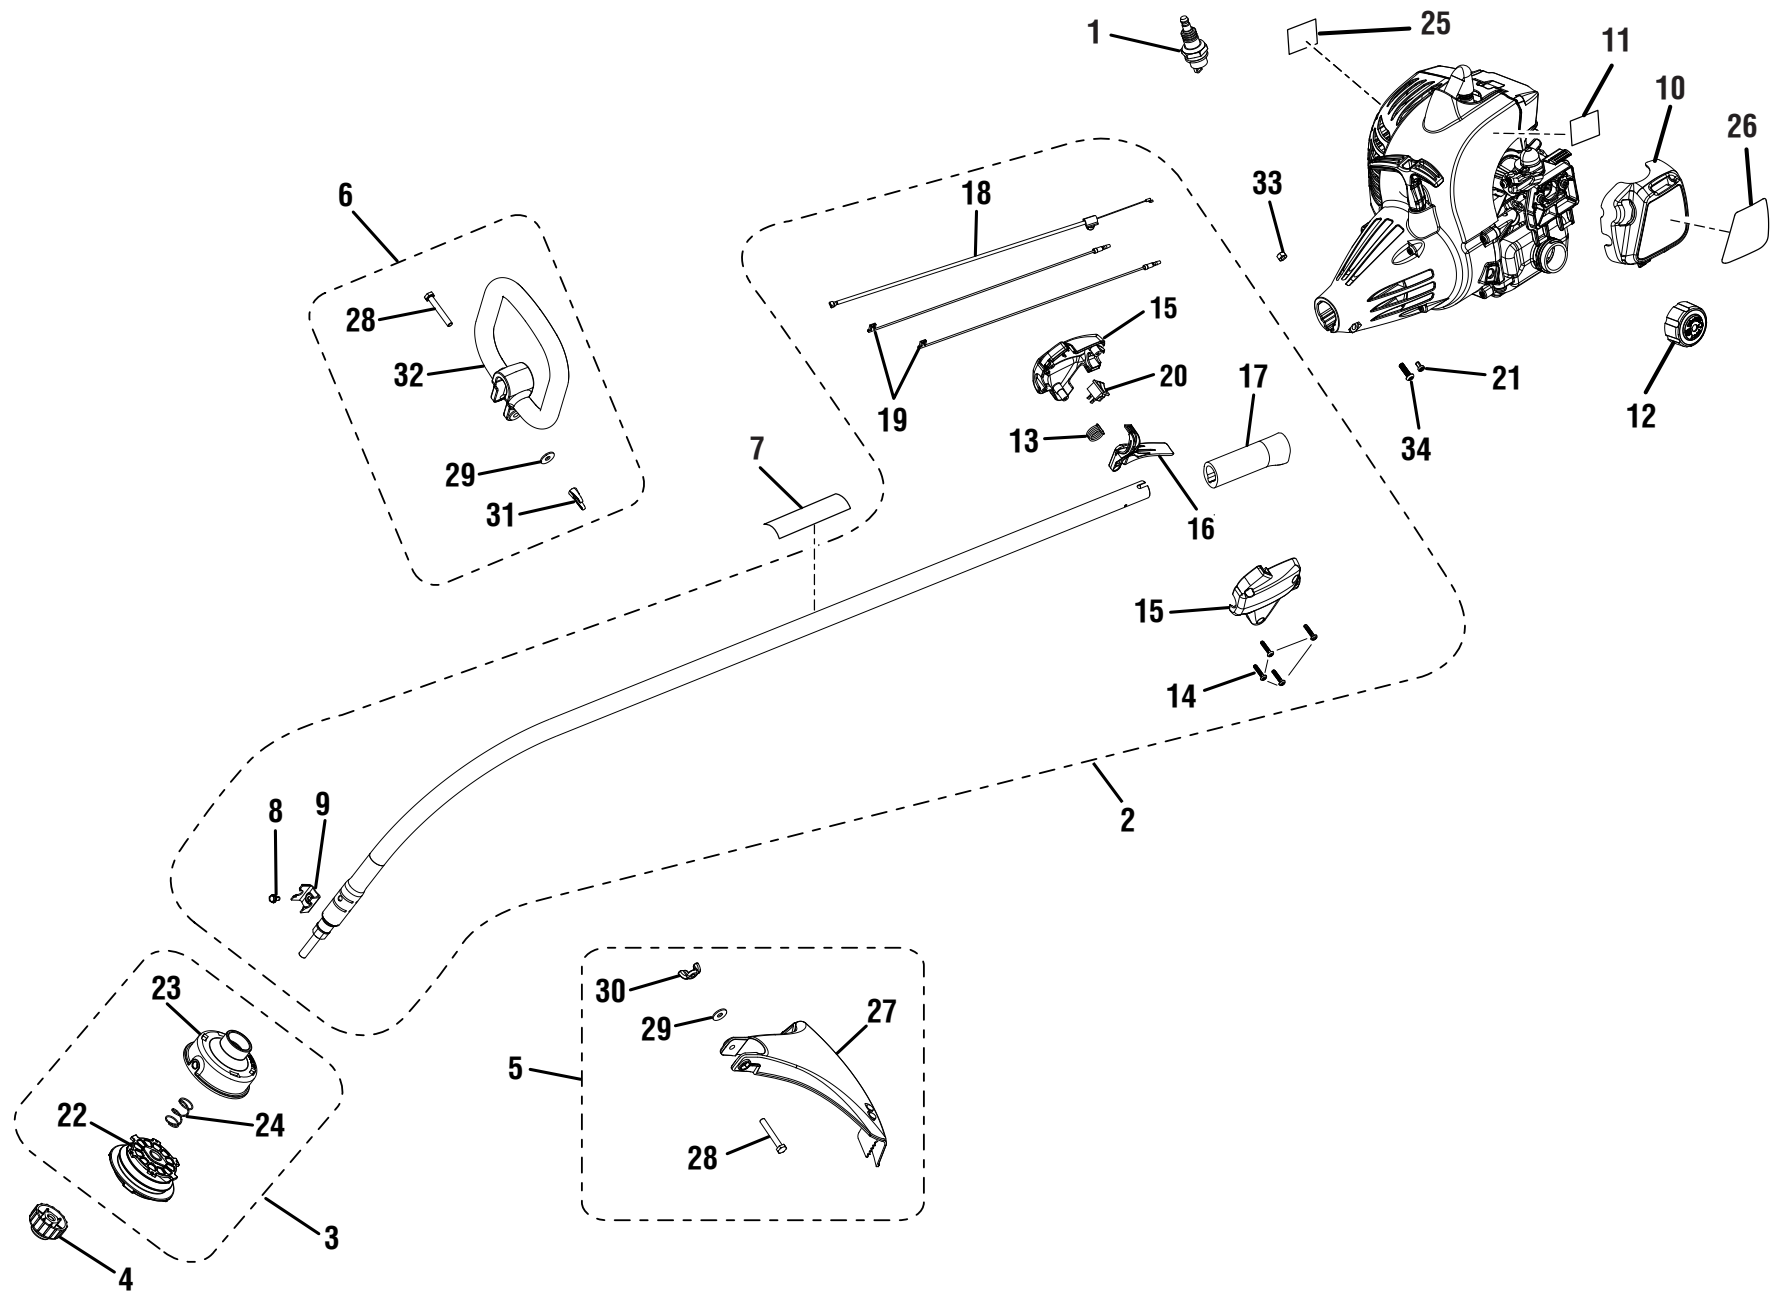

HOMELITE 26cc STRING TRIMMERS - MODEL NUMBERS UT22600 AND UT22650

Figure A

HOMELITE 26cc STRING TRIMMERS – MODEL NUMBERS UT22600 AND UT22650

The model number will be found on a label attached to the engine housing. Always mention the model number in all correspondence regarding your **STRING TRIMMER** or when ordering repair parts.

PARTS LIST (FIGURE A)

KEY NO.	PART NUMBER	DESCRIPTION	QTY	KEY NO.	PART NUMBER	DESCRIPTION	QTY
1	870174001	* Spark Plug (Champion RCJ6Y)	1	20	760700002	Switch.....	1
2	308740011	Boom Assembly	1	21	660634001	Screw (8-16 x 5/16 in.)	1
3	309562001	String Head Assembly.....	1	22	310412001	Spool	1
4	308042002	Spool Retainer.....	1	23	310643001	String Head Housing	1
5	308744001	Grass Deflector Assembly.....	1	24	678022001	Spring.....	1
6	308741001	Front Handle Assembly	1	25	940654088	Combustion Warning Label.....	1
7	940964009	Icon Strip	1	26	940686060	Starting Label	1
8	660647001	Screw (10-32 x 3/8 in.)	1	27	308052001	Grass Deflector	1
9	638001001	Clamp.....	1	28	660643009	Bolt (1/4-20 x 2 in.).....	2
10	519823001	Air Box Cover	1	29	678008001	Washer	2
11	940991040	Model Label (26CS).....	1	30	678034001	Wing Nut (1/4-20)	1
12	308680001	Fuel Cap	1	31	518949001	Wing Nut (1/4-20)	1
13	690694002	Spring.....	1	32	518674001	Front Handle.....	1
14	660563002	Screw (M4 x 20 mm)	4	33	678029002	Hex Nut (M6)	1
15	308061017	Handle Assembly	1	34	660697002	Screw (M6 x 20 mm)	1
16	518696001	Throttle Trigger	1		987000893	Operator's Manual (960486001)	
17	570109001	Rubber Grip.....	1		11-2-09		
18	308842001	Throttle Cable.....	1		(Rev:01)		
19	290735002	Electrical Lead.....	2				

* STANDARD HARDWARE ITEM – MAY BE PURCHASED LOCALLY