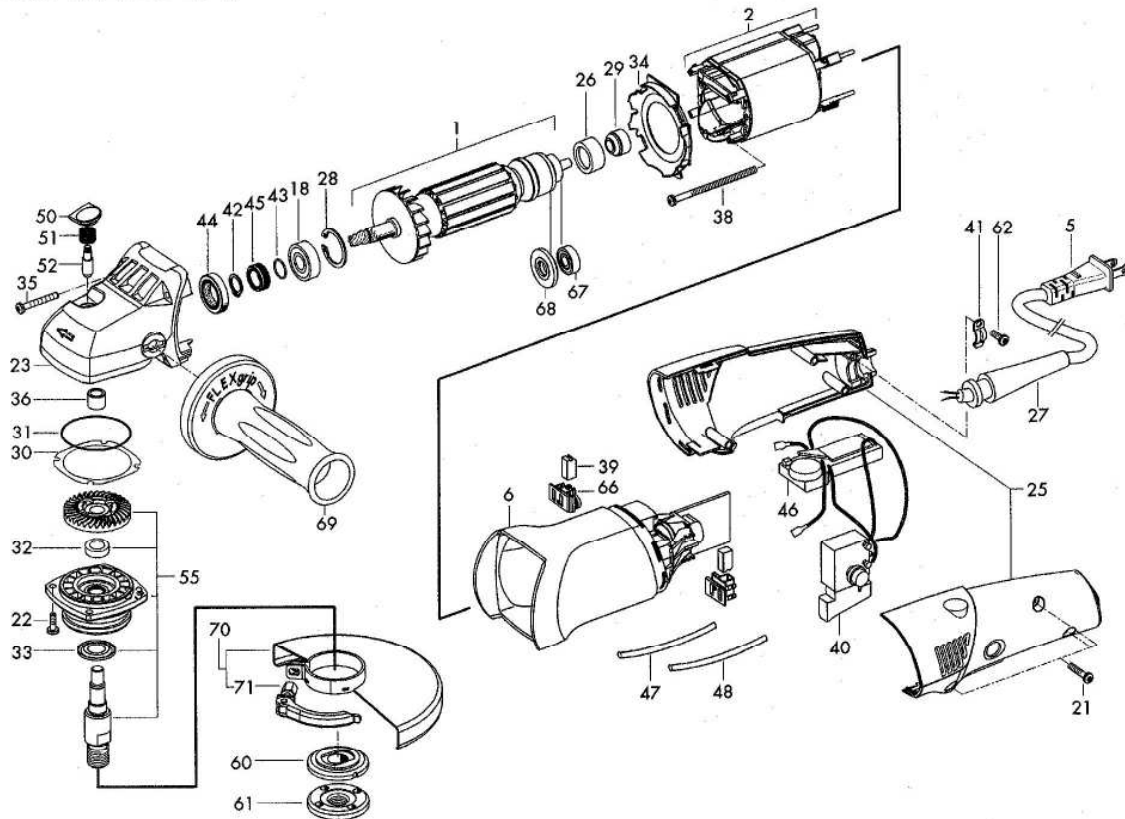

FLEX GRINDER

WARNING: Electrical repairs should only be attempted by trained repairmen. Contact the nearest FLEX- Porter-Cable Service Center or other competent repair center.

**L 3406 VRG
120/USA**

Ref. No.	Part No.	Description
1	306428	Armature
2	311561	Field
5	218235	Cord
6	296252	Motor Housing
18	259148	Bearing
21	206245	Screw
22	257782	Screw
23	297224	Gear Housing
25	289655	Housing Set
26	291722	Bearing Mount
27	314404	Strain Relief
28	102105	Snap Ring
29	219983	Magnetic Ring
30	257571	Washer
31	159204	Seal
32	264466	Ring
33	268011	Seal
34	293210	Baffle
35	195693	Screw
36	159271	Bearing
38	255954	Screw
39	294918	Brush
40	314374	Switch
41	304921	Cord Clamp
42	102091	Pinion
43	250266	Seal
44	304182	Seal
45	314676	Bushing
46	304654	Elektronik
47	306479	Sleeve
48	322849	Sleeve

Ref. No.	Part No.	Description
50	294799	Lock Button
51	296015	Spring
52	294284	Spindle Lock pin
55	306568	Gear Assy
60	132322	Inner Flange
61	132330	Clamping Nut
62	195715	Screw
66	291684	Brush Holder
67	254443	Bearing
68	291714	Seal Ring
69	292354	Handle
70	274658	Guard
71	257291	Lever
**	255691	Grease
**		NOT SHOWN

14g
Fett

255.691

L 3406 VRG (230/CEE)
(110/CEE)

Teile-Nr. 299.146 Printed in Germany 03/05