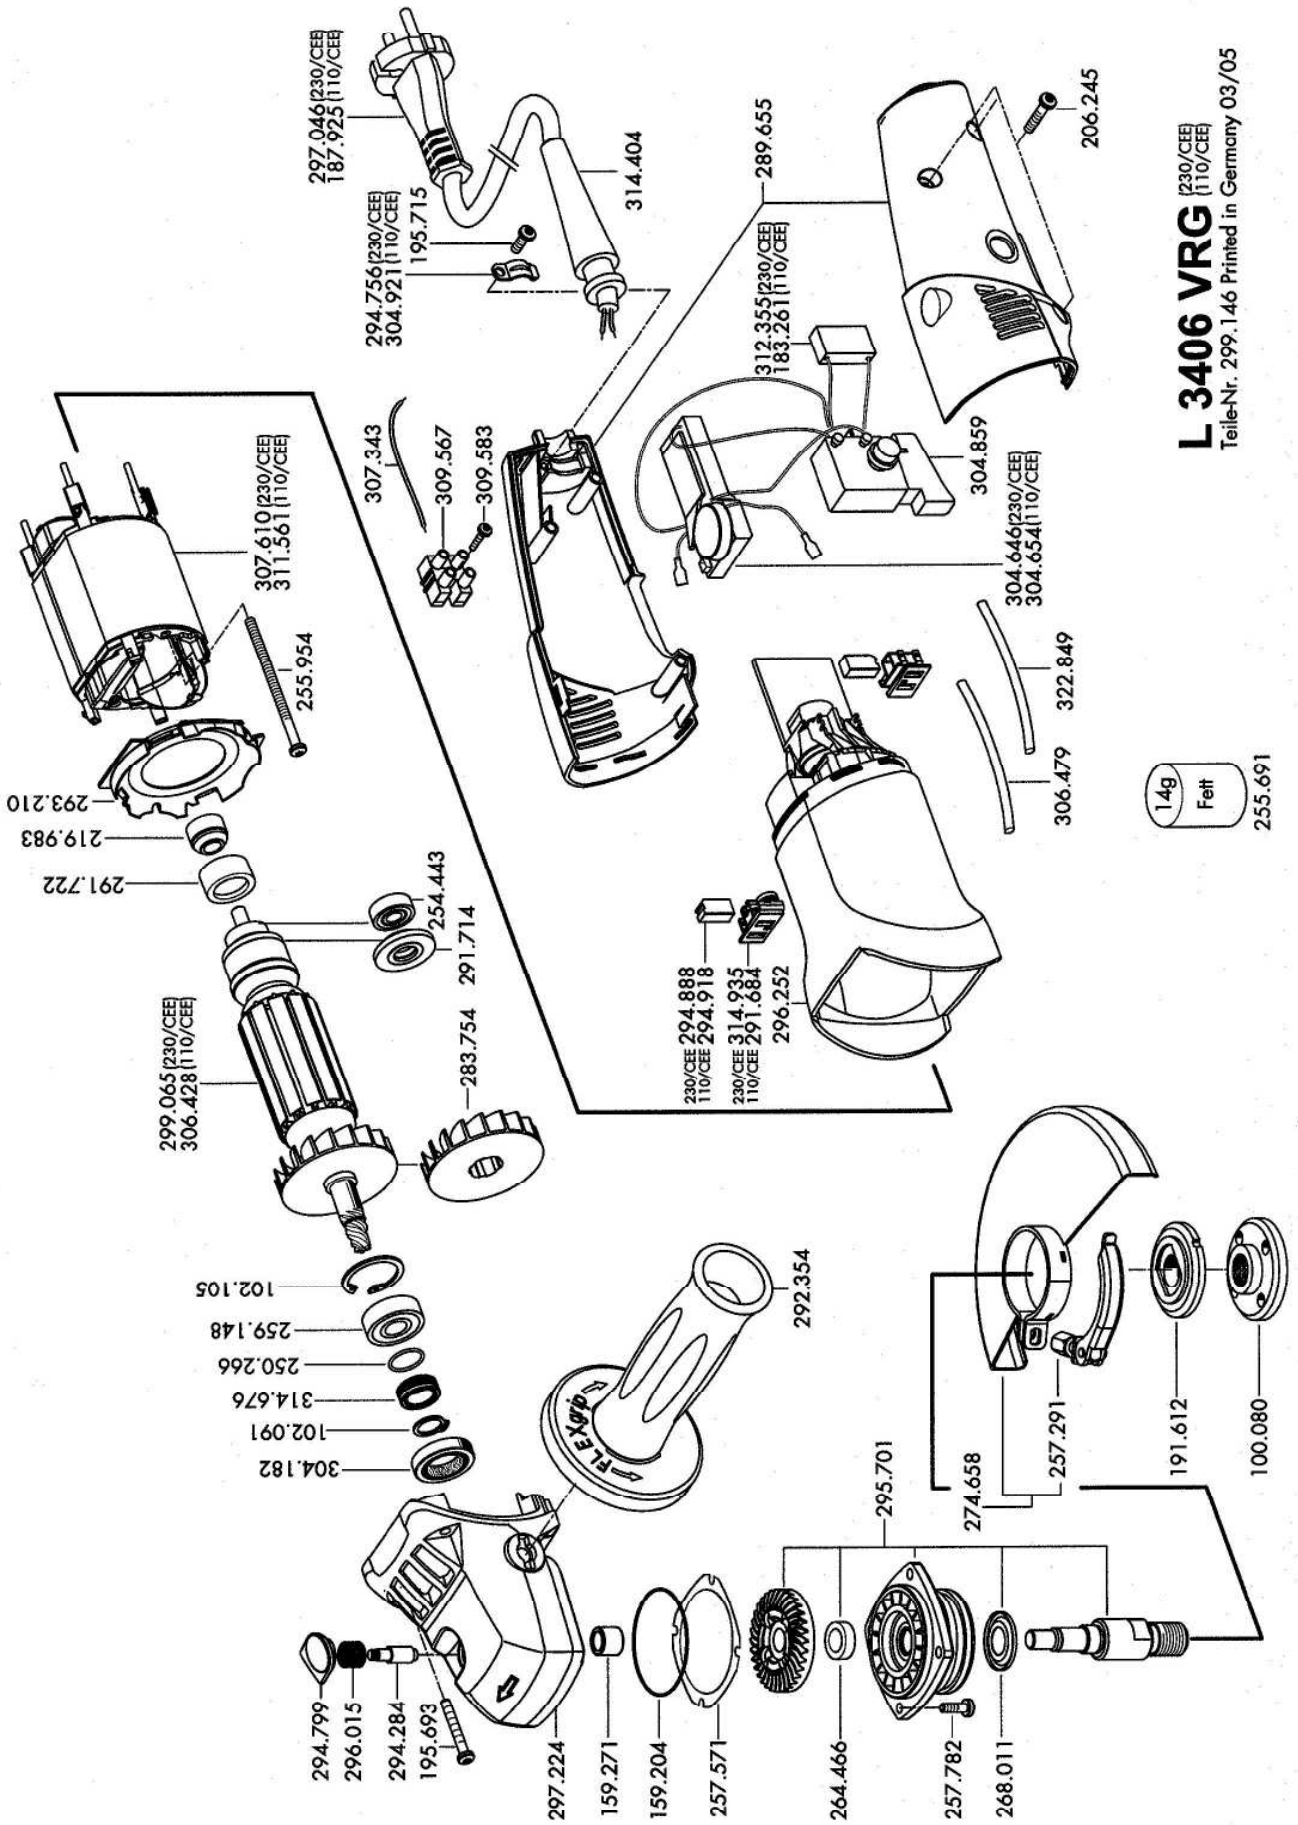

FLEX GRINDER

WARNING: Electrical repairs should only be attempted by trained repairmen. Contact the nearest FLEX- Porter-Cable Service Center or other competent repair center.

**L 3406 VRG
120/USA**

Ref. No.	Part No.	Description
1	306428	Armature
2	311561	Field
5	218235	Cord
6	296252	Motor Housing
18	259148	Bearing
21	206245	Screw
22	257782	Screw
23	297224	Gear Housing
25	289655	Housing Set
26	291722	Bearing Mount
27	314404	Strain Relief
28	102105	Snap Ring
29	219983	Magnetic Ring
30	257571	Washer
31	159204	Seal
32	264466	Ring
33	268011	Seal
34	293210	Baffle
35	195693	Screw
36	159271	Bearing
38	255954	Screw
39	294918	Brush
40	314374	Switch
41	304921	Cord Clamp
42	102091	Pinion
43	250266	Seal
44	304182	Seal
45	314676	Bushing
46	304654	Elektronik
47	306479	Sleeve
48	322849	Sleeve

Ref. No.	Part No.	Description
50	294799	Lock Button
51	296015	Spring
52	294284	Spindle Lock pin
55	306568	Gear Assy
60	132322	Inner Flange
61	132330	Clamping Nut
62	195715	Screw
66	291684	Brush Holder
67	254443	Bearing
68	291714	Seal Ring
69	292354	Handle
70	274658	Guard
71	257291	Lever
**	255691	Grease
**		NOT SHOWN

14g
Fett

255.691

L 3406 VRG (230/CEE)
(110/CEE)

Teile-Nr. 299.146 Printed in Germany 03/05