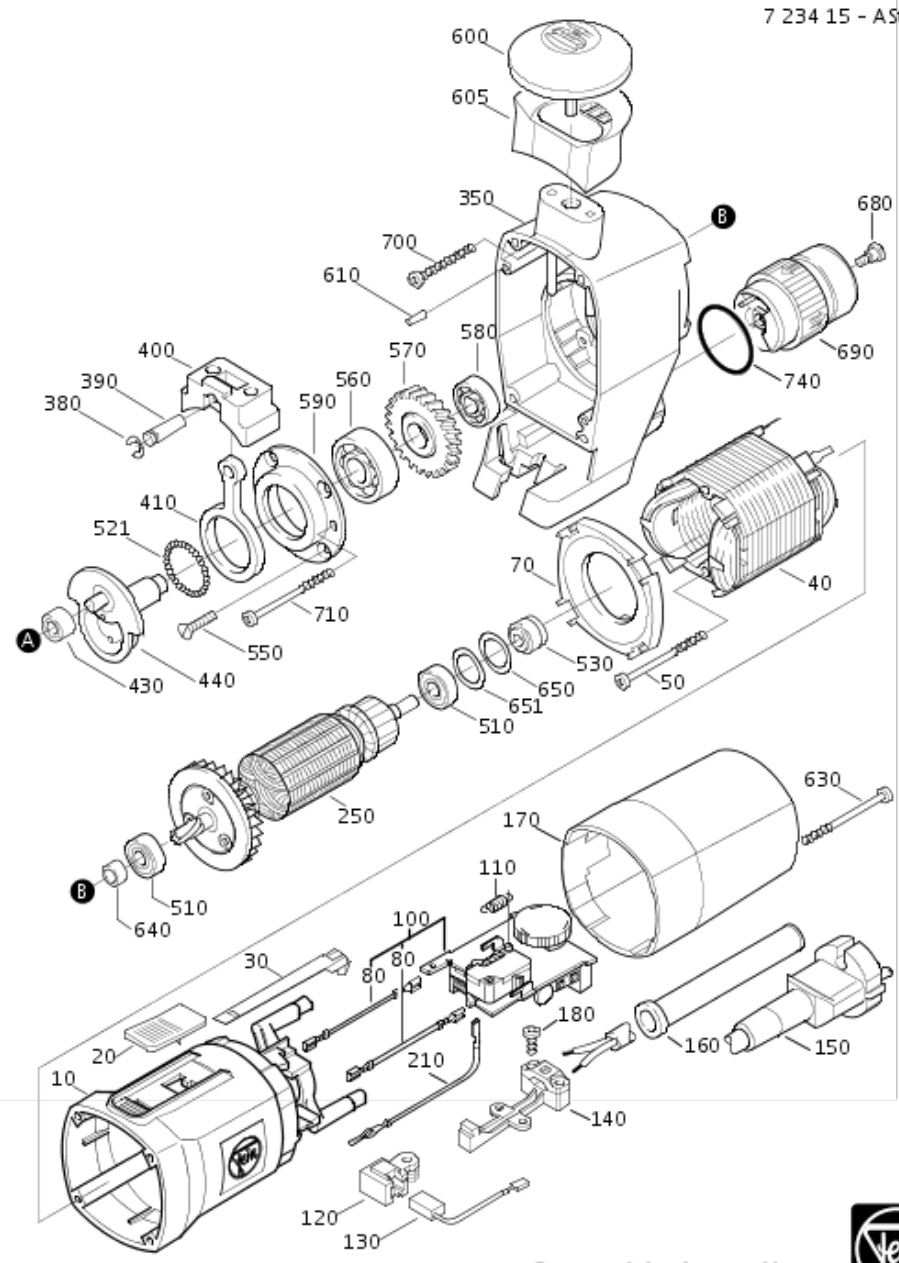

Type:
Part no.:

ASte 638 (60Hz,120V)
72341512367

7 234 15 - ASte 638

Powered by innovation