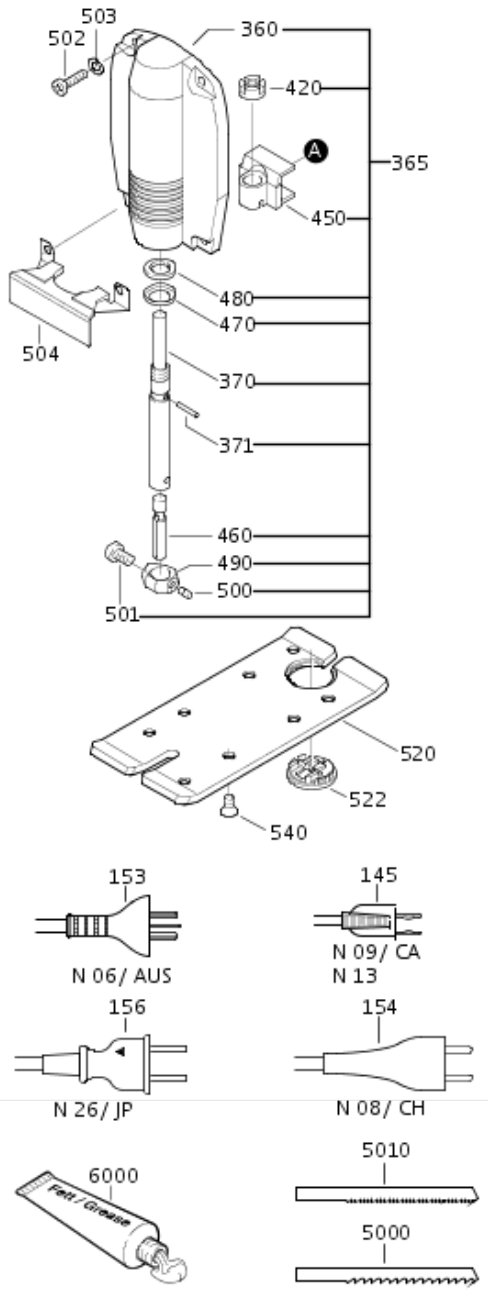

Type:
Part no.:

ASte 638 (60Hz,120V)
72341512367

7 234 15 - ASte 638

Powered by innovation