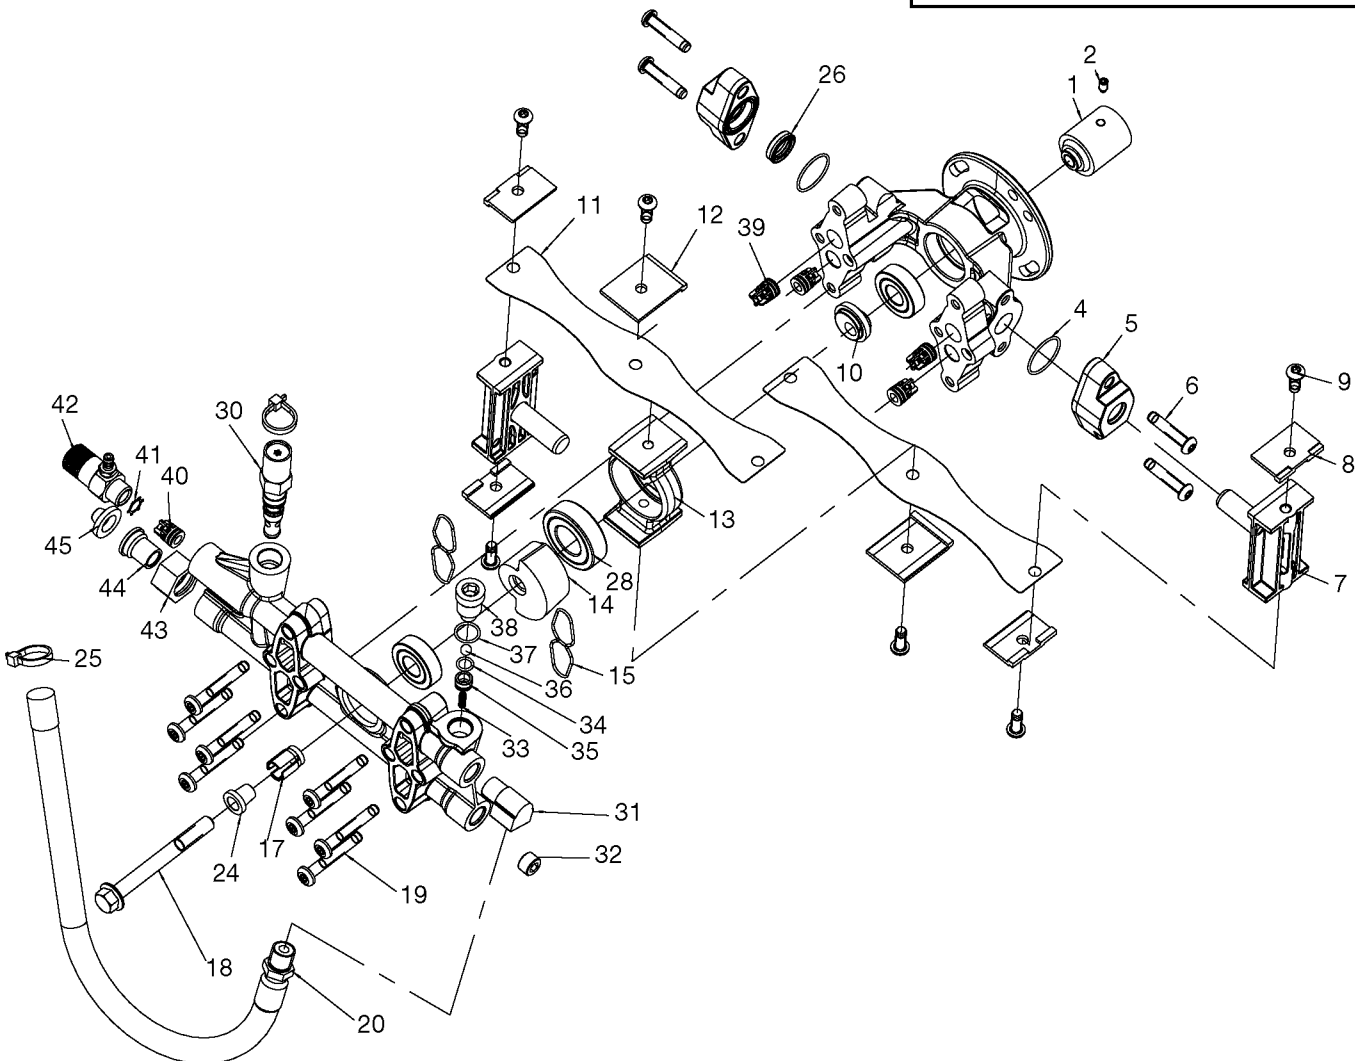

D28703- DeVILBISS PUMP