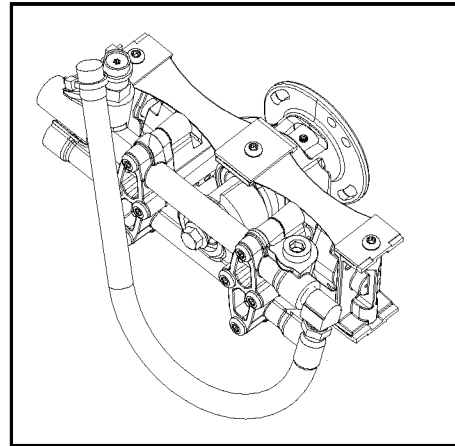

D28703- DeVILBISS PUMP