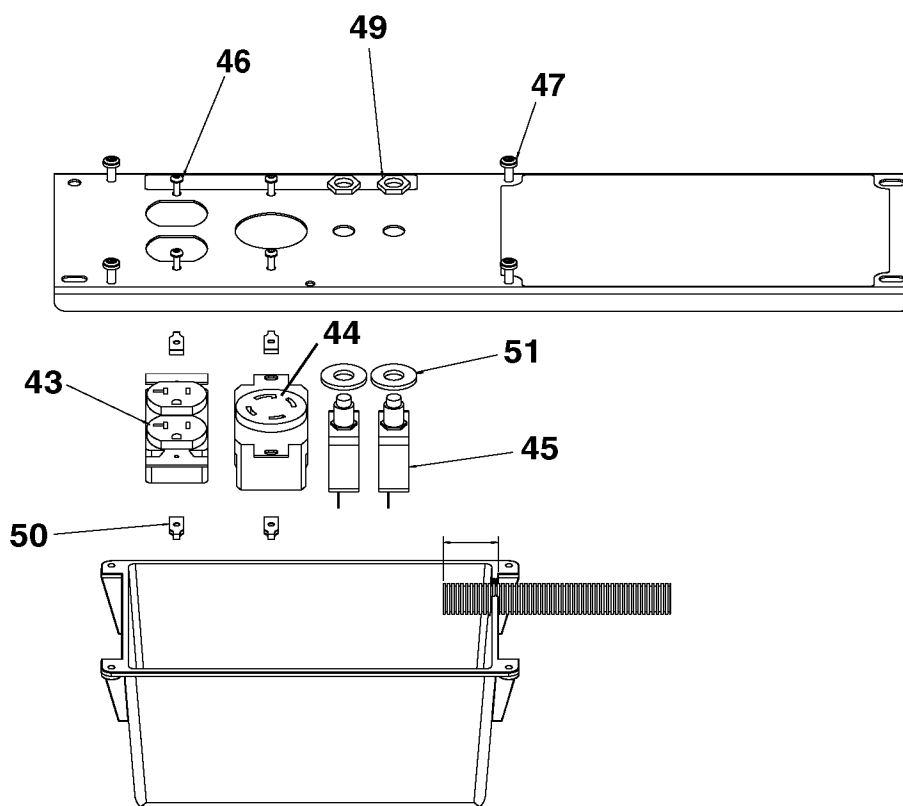

## Parts List for BS500 Type 0

Item Number	Part Number	Description	Qty Required
1	91895680	SCREW .250-20X.750 H	10
2	Z-GS-0795	TANK FUEL 7G SS	1
3	GS-0443	CAP FUEL TANK	1
4	Z-A14582	HOSE FUEL	1
5	GS-0227	CLAMP FUEL .50	2
6	GS-0446	GROMMET DRAIN COCK	1
7	GS-0437	DRAIN COCK	1
8	000000-00	No Longer Available	1
9	GS-0077	COVER END BLANK	1
10	SSF-553-1	SCREW #10-24X.563 TH	10
11	GS-0492	SPACER 5/16	1
12	SSN-1014-ZN	WASHER .339/.344 ID	10
13	SSF-8111-ZN	NUT .375-16 HEX WHIZ	1
14	GS-0117	LUG GROUND	1
15	SS-12-CD	SCREW .313-18X.750 H	10
16	SSF-3140-ZN	SCREW .375-16X1.00 H	10
17	SSF-8150	NUT .312-18 UNC HEX	10
18	GS-0033	ISOLATOR VIBRATION 1	3
19	SSN-1619-ZN	WASHER LOCK EXTERNAL	10
20	GS-0118	STRAP GROUND	1
21	95829230	SCREW .313-18X1.50 H	10
22	000000-00	No Longer Available	1
23	Z-D26086	ASSY FRAME GEN SS PC	1
24	D20827	SHIELD,HEAT	1
25	SSF-605	SCREW .313-18X1.25 H	10
32	GS-0605	PANEL WIRE HARNESS G	1
33	SSN-60-ZN	WASHER STEEL TYPE A-	10

## Parts List for BS500 Type 0

Item Number	Part Number	Description	Qty Required
34	SSN-632	WASHER .875 OD .375	10
43	GS-0019	RECEPTACLE 120V 20A	1
44	GS-0445	RECEPTACLE 4 PRONG T	1
45	Z-D21508	BREAKER CIRCUIT125/2	1
46	SSF-583	SCREW #6-32X.500 PAN	10
47	SSF-3156	SCREW #10-9X.500 THD	10
49	SSF-595	NUT .438-28 UNEF HEX	10
50	SSF-584	NUT #6-32 SPEED SELF	10
51	SS-1525-CD	WASHER WRT 3/8	10
101	GS-0076	ADAPTOR DRIVE END #6	1
102	SSN-619	WASHER .375 SPRING L	10
103	SSF-577	SCREW .375-16X1.00 H	10
104	D27092	KIT SERVICE FOCUS MO	1
104	Z-D26598	ASSY GEN 2.759 120/2	1
105	GS-0415	BOLT STATOR THRU 110	1
106	Z-D26598	ASSY GEN 2.759 120/2	1
106	D27092	KIT SERVICE FOCUS MO	1
107	SS-6506-CD	WASHER FLAT	10
108	SSF-576	NUT .313-24 HEX W/KE	10
109	GS-0419-1	BOLT ROTOR THRU 110L	1
110	Z-GS-0861	KIT ORING BEARING SU	1
112	SSF-575	NUT .250-20 HEX W/KE	10
113	GS-0592	CAPACITOR 35uF 3% 37	1
116	GS-0595	BRACKET CAPACITOR 2.	1
117	SSF-553-1	SCREW #10-24X.563 TH	10
121	GS-0862	O-RING ROTOR BEARING	1