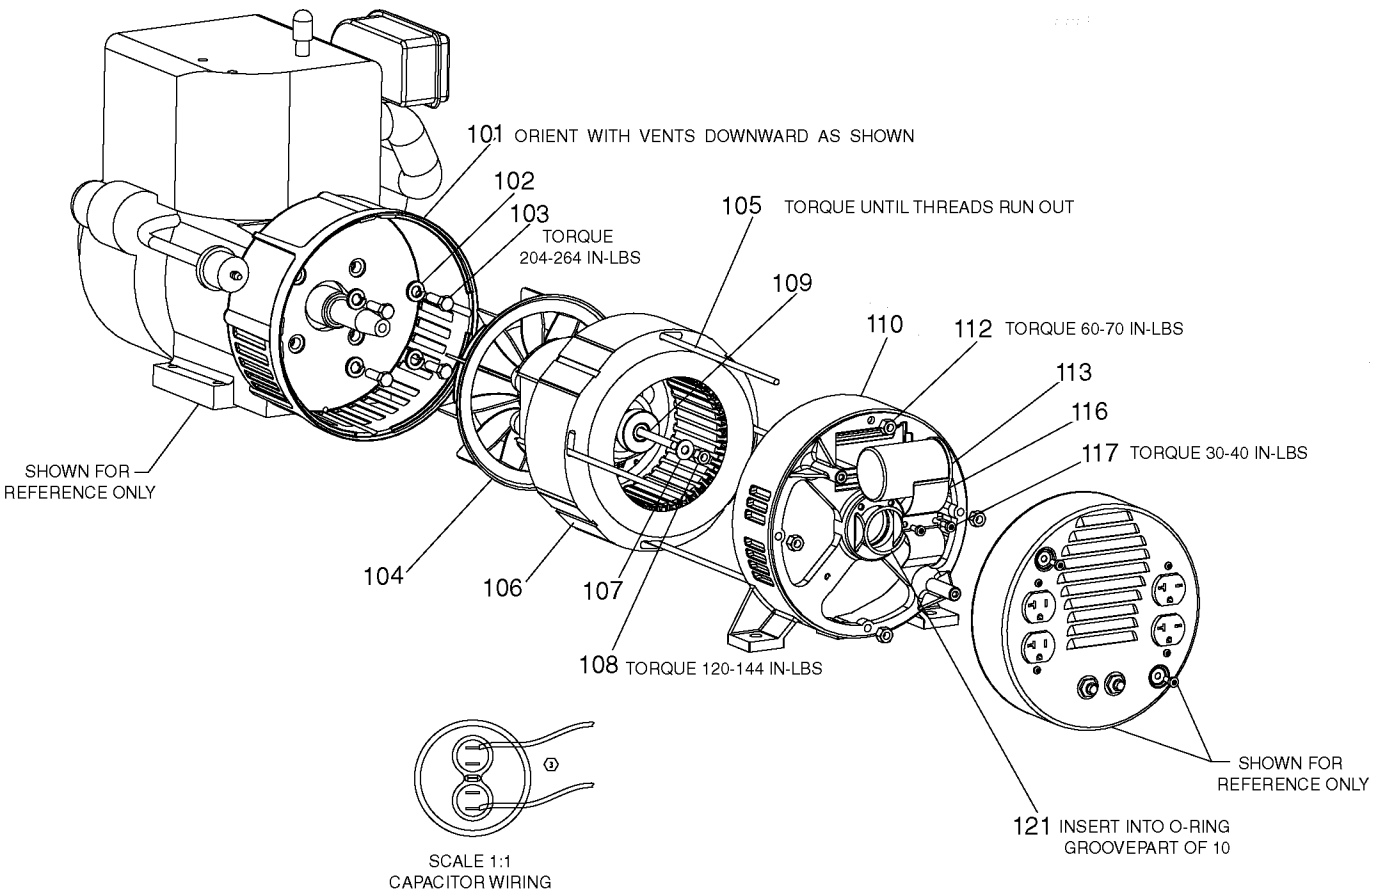

# GS-0600 Generator Assembly

### GS-0753 Panel Assembly

## Parts List for BS500 Type 0

Item Number	Part Number	Description	Qty Required
1	91895680	SCREW .250-20X.750 H	10
2	Z-GS-0795	TANK FUEL 7G SS	1
3	GS-0443	CAP FUEL TANK	1
4	Z-A14582	HOSE FUEL	1
5	GS-0227	CLAMP FUEL .50	2
6	GS-0446	GROMMET DRAIN COCK	1
7	GS-0437	DRAIN COCK	1
8	000000-00	No Longer Available	1
9	GS-0077	COVER END BLANK	1
10	SSF-553-1	SCREW #10-24X.563 TH	10
11	GS-0492	SPACER 5/16	1
12	SSN-1014-ZN	WASHER .339/.344 ID	10
13	SSF-8111-ZN	NUT .375-16 HEX WHIZ	1
14	GS-0117	LUG GROUND	1
15	SS-12-CD	SCREW .313-18X.750 H	10
16	SSF-3140-ZN	SCREW .375-16X1.00 H	10
17	SSF-8150	NUT .312-18 UNC HEX	10
18	GS-0033	ISOLATOR VIBRATION 1	3
19	SSN-1619-ZN	WASHER LOCK EXTERNAL	10
20	GS-0118	STRAP GROUND	1
21	95829230	SCREW .313-18X1.50 H	10
22	000000-00	No Longer Available	1
23	Z-D26086	ASSY FRAME GEN SS PC	1
24	D20827	SHIELD,HEAT	1
25	SSF-605	SCREW .313-18X1.25 H	10
32	GS-0605	PANEL WIRE HARNESS G	1
33	SSN-60-ZN	WASHER STEEL TYPE A-	10