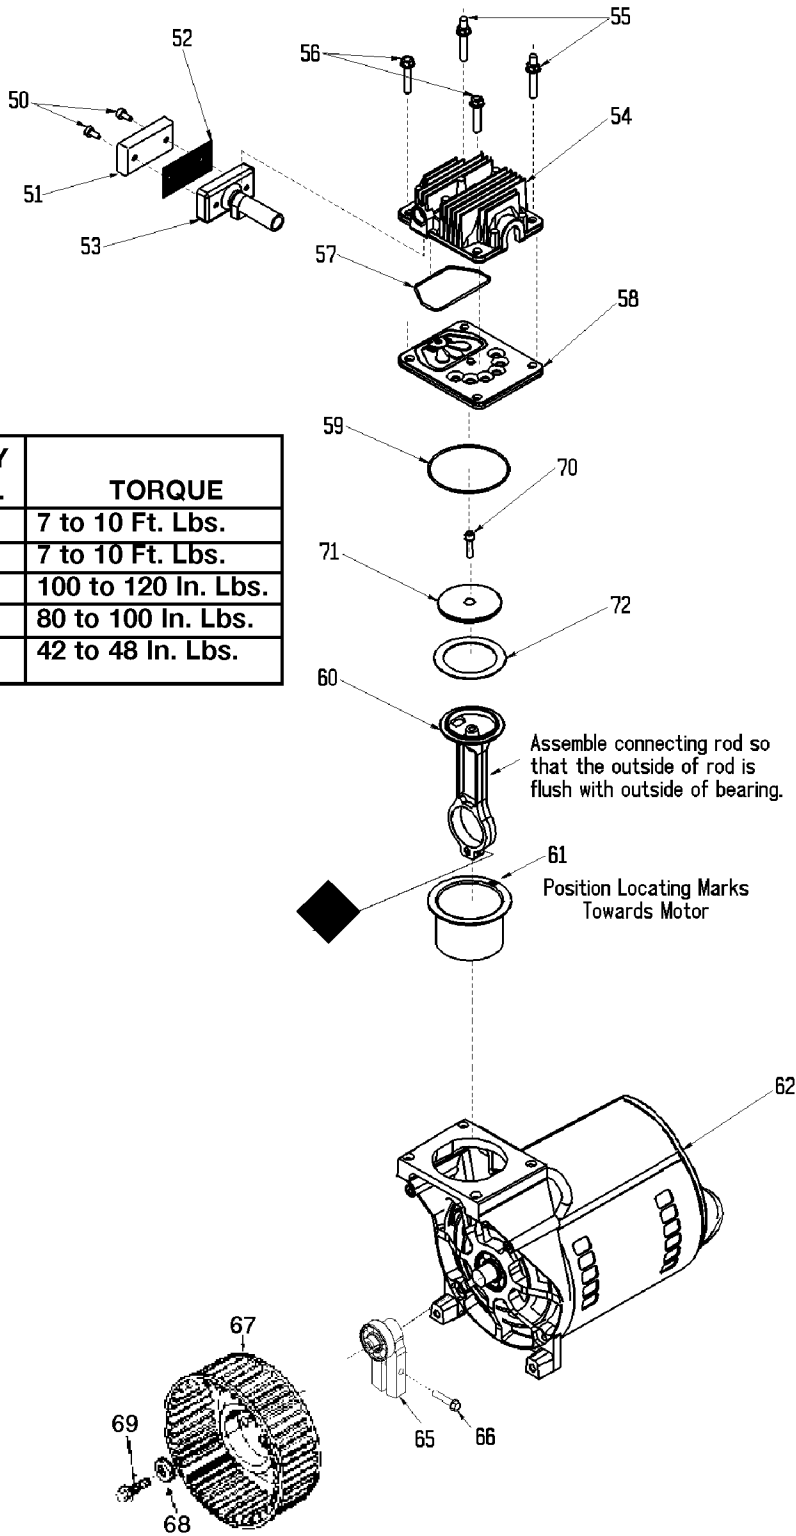

KEY NO.	TORQUE
55	7 to 10 Ft. Lbs.
56	7 to 10 Ft. Lbs.
66	100 to 120 In. Lbs.
69	80 to 100 In. Lbs.
◆	42 to 48 In. Lbs.

KEY NO.	TORQUE
55	7 to 10 Ft. Lbs.
56	7 to 10 Ft. Lbs.
66	100 to 120 In. Lbs.
69	80 to 100 In. Lbs.
◆	42 to 48 In. Lbs.

Parts List for ACBF420 Type 1

Item Number	Part Number	Description	Qty Required
1	AC-0078	SHROUD FRONT BLK	1
2	CAC-1121	BRACKET SHROUD	2
3	SS-655-ZN	NUT .250-20 UNC HEX	2
4	CAC-1080	TRAY TOOL	1
5	000000-00	No Longer Available	1
6	000000-00	No Longer Available	1
7	SSF-505	SCREW .250-28X.915 U	2
8	CAC-1098	ISOLATOR	1
10	SSF-8080-ZN	NUT .375-16 UNC-2B H	1
11	000000-00	No Longer Available	2
12	CAC-60	BOLT .375-16X2.25 UN	2
13	SUDL-6-1	STRIP RUBBER FOOT	1
14	CAC-1304-1	HANDLE PULL .75 OD	1
15	A06891	DRAIN VALVE	1
15	A06891	DRAIN VALVE	1
16	SSN-62	SPACER NYLON 1/2 OD	1
17	A19711	VALVE CHECK 1/2NPT X	1
18	SSP-7813	ASSY NUT SLEEVE 3/8	1
19	AC-0155	PLATE	1
20	SSF-1000	SCREW #12-14X.750 HE	2
21	SSP-7821-1	NUT .563-18 UNF HEX	1
22	CAC-1120	SLEEVE SILICONE	1
23	CAC-1155	TUBE OUTLET 2.5 & 3H	1
24	Z-D23004	GAUGE 1.5OD 200PSI .	2
25	SS-2110	NIPPLE GALV 3/8 X 3	1
26	SS-2071	NIPPLE 1/4-18 NPT X	1
27	D26889	ADAPTER .25 NPT X .2	1