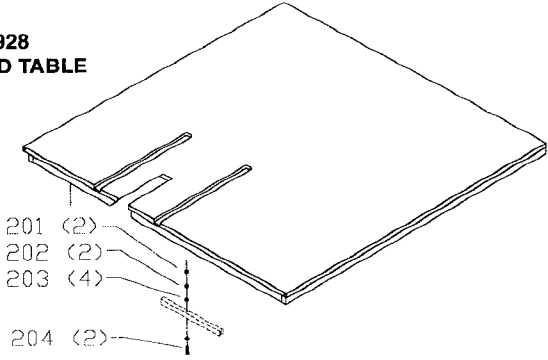

**78-928
OUTFEED TABLE**

**78-925
RIGHT EXTENSION TABLE
(50" FENCE SYSTEM)**
&
**78-927
RIGHT EXTENSION TABLE
(30" FENCE SYSTEM)**

Parts List for J-78-904 Type 1

Item Number	Part Number	Description	Qty Required
1	000000-00	No Longer Available	1
2	1350147	BOARD KIT	1
3	1350147	BOARD KIT	1
4	1350275	SCREW	2
5	1350276	WASHER	2
6	1350315	HEX NUT	1
7	1352593	CURSOR	1
8	1352593	CURSOR	1
9	1350316	FLAT HD SCREW	1
10	000000-00	No Longer Available	1
11	1350156	NAMEPLATE	1
12	1350277	BOLT	1
13	1350278	SPECIAL SCREW	1
14	1352490	CAM HANDLE ASSY	1
15	1350050	KNOB	1
16	1350111	USE 1352492	1
17	1350279	LOCK NUT	1
18	1350280	LOCK NUT	1
19	1350019	GLIDE PAD	2
20	1350051	GLIDE PAD	2
21	1350492	SET SCREW	2
22	1350079	DECAL	1
23	1350019	GLIDE PAD	2
33	1350285	SCREW	3
34	1350286	FLAT WASHER	3
35	1350288	LOCK WASHER	3
36	1350287	HEX NUT	3

COPYRIGHT© 2005. All Rights Reserved.

Parts list, pricing, and availability subject to change. Please visit www.dewaltservicenet.com for current parts information.

Parts List for J-78-904 Type 1

Item Number	Part Number	Description	Qty Required
37	1359176	RAIL	1
37	1350120	USE 1359181	1
37	1352162	REAR RAIL - 50 WT	1
38	1350289	SCREW	7
38	1350289	SCREW	4
39	1350317	FLAT WASHER	7
39	1350317	FLAT WASHER	4
40	1350284	HEX NUT	7
40	1350284	HEX NUT	4
41	1350152	USE 1359177	1
41	1359180	GUIDE TUBE ASSY	1
42	79-064	12FT R-TAPE	1
46	1350291	HEX NUT	3
47	1350288	LOCK WASHER	3
48	1350286	FLAT WASHER	3
49	1352011	SCREW	3
50	1350291	HEX NUT	1
51	1350288	LOCK WASHER	1
52	1350286	FLAT WASHER	1
53	1350124	SWITCH BRACKET	1
54	1350292	SCREW	1
55	491957-00	LOCK WASHER	2
56	1350294	SCREW	2
57	000000-00	No Longer Available	1
58	1350295	SCREW	7
58	1350295	SCREW	5
59	491957-00	LOCK WASHER	7