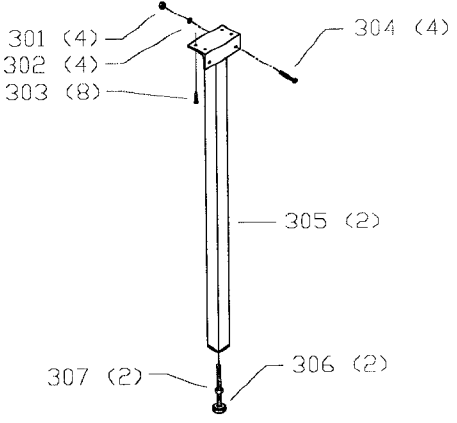

**78-928
OUTFEED TABLE**

**78-925
RIGHT EXTENSION TABLE
(50" FENCE SYSTEM)**
&
**78-927
RIGHT EXTENSION TABLE
(30" FENCE SYSTEM)**

Parts List for J-78-904 Type 1

Item Number	Part Number	Description	Qty Required
1	000000-00	No Longer Available	1
2	1350147	BOARD KIT	1
3	1350147	BOARD KIT	1
4	1350275	SCREW	2
5	1350276	WASHER	2
6	1350315	HEX NUT	1
7	1352593	CURSOR	1
8	1352593	CURSOR	1
9	1350316	FLAT HD SCREW	1
10	000000-00	No Longer Available	1
11	1350156	NAMEPLATE	1
12	1350277	BOLT	1
13	1350278	SPECIAL SCREW	1
14	1352490	CAM HANDLE ASSY	1
15	1350050	KNOB	1
16	1350111	USE 1352492	1
17	1350279	LOCK NUT	1
18	1350280	LOCK NUT	1
19	1350019	GLIDE PAD	2
20	1350051	GLIDE PAD	2
21	1350492	SET SCREW	2
22	1350079	DECAL	1
23	1350019	GLIDE PAD	2
33	1350285	SCREW	3
34	1350286	FLAT WASHER	3
35	1350288	LOCK WASHER	3
36	1350287	HEX NUT	3

COPYRIGHT© 2005. All Rights Reserved.

Parts list, pricing, and availability subject to change. Please visit www.dewaltservicenet.com for current parts information.

Parts List for J-78-904 Type 1

Item Number	Part Number	Description	Qty Required
37	1359176	RAIL	1
37	1350120	USE 1359181	1
37	1352162	REAR RAIL - 50 WT	1
38	1350289	SCREW	7
38	1350289	SCREW	4
39	1350317	FLAT WASHER	7
39	1350317	FLAT WASHER	4
40	1350284	HEX NUT	7
40	1350284	HEX NUT	4
41	1350152	USE 1359177	1
41	1359180	GUIDE TUBE ASSY	1
42	79-064	12FT R-TAPE	1
46	1350291	HEX NUT	3
47	1350288	LOCK WASHER	3
48	1350286	FLAT WASHER	3
49	1352011	SCREW	3
50	1350291	HEX NUT	1
51	1350288	LOCK WASHER	1
52	1350286	FLAT WASHER	1
53	1350124	SWITCH BRACKET	1
54	1350292	SCREW	1
55	491957-00	LOCK WASHER	2
56	1350294	SCREW	2
57	000000-00	No Longer Available	1
58	1350295	SCREW	7
58	1350295	SCREW	5
59	491957-00	LOCK WASHER	7