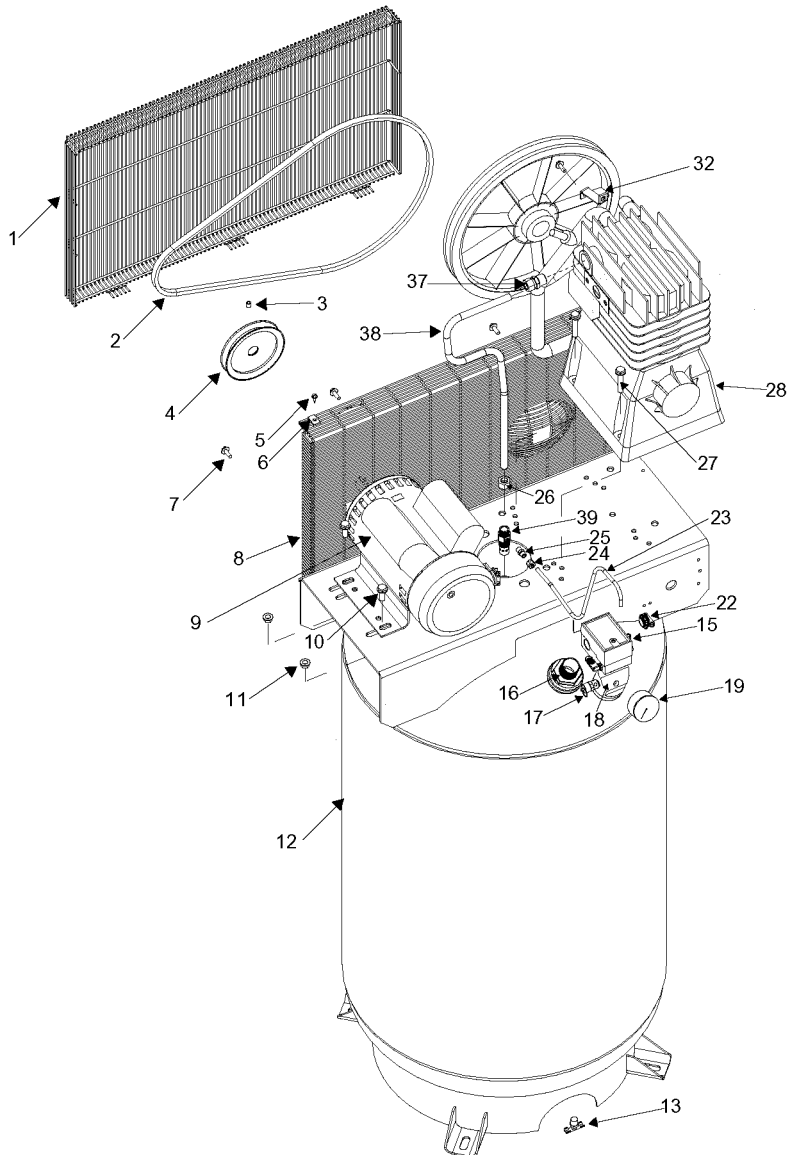

# AIR COMPRESSOR DIAGRAM

# PUMP DIAGRAM

TORQUE TO  
32-33 FT.-LBS.

TORQUE TO  
20-25 FT.-LBS.

## Parts List for DLKC6580V2 Type 1

Item Number	Part Number	Description	Qty Required
1	AC-0434	BELTGUARD OUTSIDE	1
2	D26434	BELT A-SEC AP56 57.3	1
3	SS-559	SCREW .313-18X.375 S	1
4	D25979	PULLEY A-SEC 4.80 OD	1
5	SSF-953-ZN	SCREW #10X.625 HHW S	2
6	SSF-8131	NUT SPEED 8AB U TYPE	2
7	91895680	SCREW .250-20X.750 H	4
8	AC-0433	BELTGUARD INSIDE	1
9	Z-D26719	MOTOR OL 240V 2POLE	1
10	SSF-3140-ZN	SCREW .375-16X1.00 H	4
11	SSF-8111-ZN	NUT .375-16 HEX WHIZ	4
12	000000-00	No Longer Available	1
13	A06891	DRAIN VALVE	1
13	A06891	DRAIN VALVE	1
15	Z-D20596	SWITCH PRES 1PORT 14	1
16	SSP-555	NIPPLE CLOSE 1 NPT X	1
17	TIA-4200	VALVE SAFETY 200 .25	1
18	AC-0764	MANIFOLD 1 NPT ALUMI	1
19	Z-GA-360	GAUGE 300 PSI BACK M	1
22	SSW-7482	CONNECTOR CONDUIT 3/	1
23	AC-0763	TUBE PRESSURE RELIEF	1
24	SSP-7811	ASSY NUT SLEEVE 1/4	1
25	SS-8553	CONNECTOR BODY	1
26	SSP-7812	ASSY NUT SLEEVE 1/2	1
27	SSF-3159	SCREW .375-16X2.00 H	4
28	Z-D27044	PUMP OL 2STG ABAC B5	1
32	DAC-306	BRACKET BELTGUARD	1

## Parts List for DLKC6580V2 Type 1

Item Number	Part Number	Description	Qty Required
37	DAC-225	CONNECTOR MALE 1/2OD	1
38	AC-0751	TUBE OUTLET .50 OD C	1
39	A19715	VALVE CHECK 1/2NPT X	1
101	ABP-8226501	KIT HARDWARE ABAC B5	1
102	ABP-5961405	HEAD	1
103	ABP-5950057	KIT GASKET	1
103	ABP-5950057	KIT GASKET	1
104	D20567	KIT EXTENSION DRAIN	1
105	D25975	FLYWHEEL ABAC B5900	1
106	ABP-9022003	ASSY SIGHT GLASS	1
107	ABP-5940050	KIT VALVE PLATE ABAC	1
108	ABP-9101164	SCREW M10-1.5X15 SKT	1
109	ABP-9162030	SEAL DRAIN PLUG	1
110	ABP-9004009	WASHER FLYWHEEL	1
111	ABP-9110022	SCREW FLYWHEEL	1
112	ABP-9163020	SEAL CRANKSHAFT	1
114	ABP-8226502	RING RUNNING GEAR HP	1
115	ABP-8226503	KIT RUNNING GEAR LP	1
116	ABP-8227093	KIT HP RING	1
117	ABP-8227092	KIT LP RING	1
118	5140040-45	SAFETY VALVE	1
118	ABP-5962020	INTERCOOLER	1
119	ABP-5981000	ASSY FILTER ABAC B59	1
120	ABP-5281100	FILTER	1
121	ABP-9024011	OIL FILTER PLUG (ABA	1