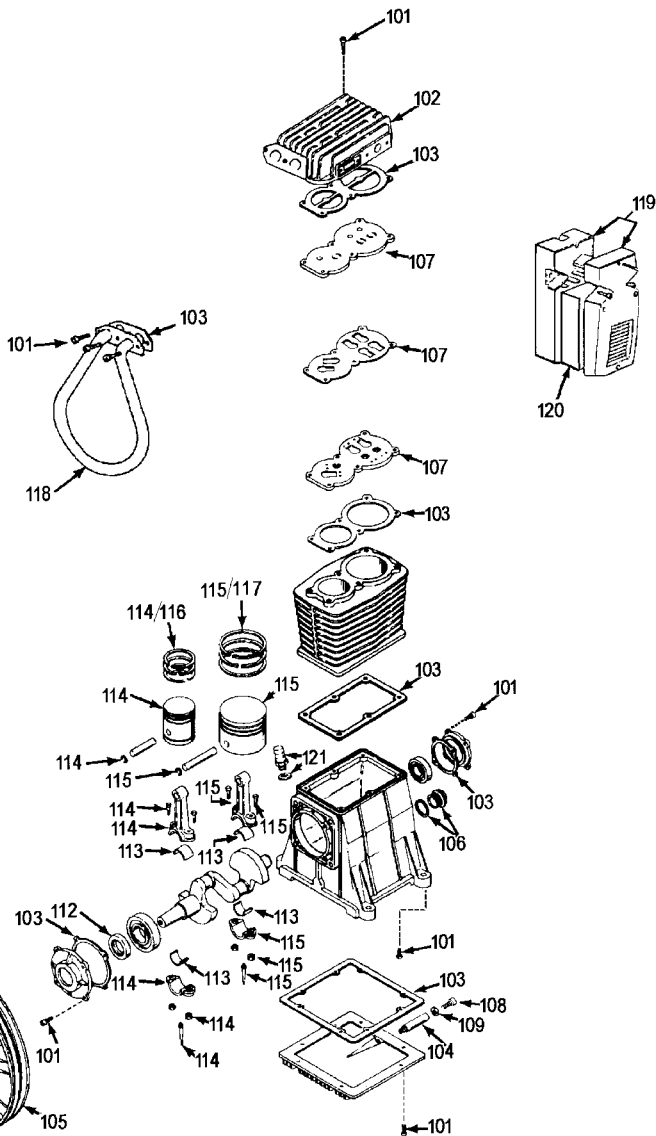

# AIR COMPRESSOR DIAGRAM

# PUMP DIAGRAM

TORQUE TO  
32-33 FT.-LBS.

TORQUE TO  
20-25 FT.-LBS.

## Parts List for DLKC6580V2 Type 1

Item Number	Part Number	Description	Qty Required
1	AC-0434	BELTGUARD OUTSIDE	1
2	D26434	BELT A-SEC AP56 57.3	1
3	SS-559	SCREW .313-18X.375 S	1
4	D25979	PULLEY A-SEC 4.80 OD	1
5	SSF-953-ZN	SCREW #10X.625 HHW S	2
6	SSF-8131	NUT SPEED 8AB U TYPE	2
7	91895680	SCREW .250-20X.750 H	4
8	AC-0433	BELTGUARD INSIDE	1
9	Z-D26719	MOTOR OL 240V 2POLE	1
10	SSF-3140-ZN	SCREW .375-16X1.00 H	4
11	SSF-8111-ZN	NUT .375-16 HEX WHIZ	4
12	000000-00	No Longer Available	1
13	A06891	DRAIN VALVE	1
13	A06891	DRAIN VALVE	1
15	Z-D20596	SWITCH PRES 1PORT 14	1
16	SSP-555	NIPPLE CLOSE 1 NPT X	1
17	TIA-4200	VALVE SAFETY 200 .25	1
18	AC-0764	MANIFOLD 1 NPT ALUMI	1
19	Z-GA-360	GAUGE 300 PSI BACK M	1
22	SSW-7482	CONNECTOR CONDUIT 3/	1
23	AC-0763	TUBE PRESSURE RELIEF	1
24	SSP-7811	ASSY NUT SLEEVE 1/4	1
25	SS-8553	CONNECTOR BODY	1
26	SSP-7812	ASSY NUT SLEEVE 1/2	1
27	SSF-3159	SCREW .375-16X2.00 H	4
28	Z-D27044	PUMP OL 2STG ABAC B5	1
32	DAC-306	BRACKET BELTGUARD	1

## Parts List for DLKC6580V2 Type 1

Item Number	Part Number	Description	Qty Required
37	DAC-225	CONNECTOR MALE 1/2OD	1
38	AC-0751	TUBE OUTLET .50 OD C	1
39	A19715	VALVE CHECK 1/2NPT X	1
101	ABP-8226501	KIT HARDWARE ABAC B5	1
102	ABP-5961405	HEAD	1
103	ABP-5950057	KIT GASKET	1
103	ABP-5950057	KIT GASKET	1
104	D20567	KIT EXTENSION DRAIN	1
105	D25975	FLYWHEEL ABAC B5900	1
106	ABP-9022003	ASSY SIGHT GLASS	1
107	ABP-5940050	KIT VALVE PLATE ABAC	1
108	ABP-9101164	SCREW M10-1.5X15 SKT	1
109	ABP-9162030	SEAL DRAIN PLUG	1
110	ABP-9004009	WASHER FLYWHEEL	1
111	ABP-9110022	SCREW FLYWHEEL	1
112	ABP-9163020	SEAL CRANKSHAFT	1
114	ABP-8226502	RING RUNNING GEAR HP	1
115	ABP-8226503	KIT RUNNING GEAR LP	1
116	ABP-8227093	KIT HP RING	1
117	ABP-8227092	KIT LP RING	1
118	5140040-45	SAFETY VALVE	1
118	ABP-5962020	INTERCOOLER	1
119	ABP-5981000	ASSY FILTER ABAC B59	1
120	ABP-5281100	FILTER	1
121	ABP-9024011	OIL FILTER PLUG (ABA	1