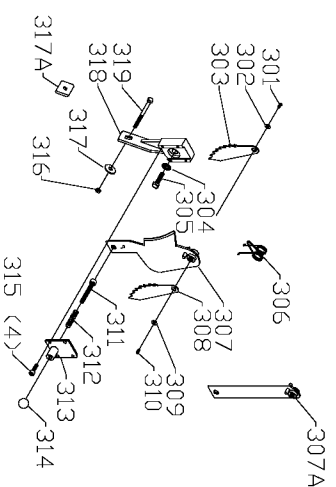

**DELTA SPLITTER ASSY
(CURRENT MODELS ONLY)**

POWERMATIC 66 SPLITTER ASSY

**DELTA SPLITTER ASSY
(EARLY MODELS ONLY)**

Parts List for J-78-959 Type 1

Item Number	Part Number	Description	Qty Required
1	1350244	LOCKING COLLAR	1
2	1350246	SPRING	1
3	1350243	LOCKING ROD	1
4	1350245	KNOB	1
5	1350403	SCREW	1
6	1350280	LOCK NUT	1
7	1350406	LOCK NUT	1
8	1350253	UPPER LINKAGE ASSY	1
9	1350241	COUNTERWEIGHT ASSY	1
10	1350249	KNOB	1
11	1350248	EYE BOLT	1
12	1350247	SPRING	1
13	1350260	KNOB	1
14	1350259	BASKET GUIDE ASSY	1
16	1350250	END CAP	2
17	1350303	SCREW	2
18	1350280	LOCK NUT	2
20	1350267	BASKET ADJ ASSY	1
21	1350268	ADJUSTMENT SCREW	1
22	1350260	KNOB	1
23	1350326	GUARD MOUNT ASSY	1
23	1350262	NAMEPLATE	1
23	1352171	WARNING LABEL	1
23	000000-00	No Longer Available	1
24	1350269	CRANK HANDLE LOCKNUT	1
25	1350270	CRANK HANDLE	1
26	1350291	HEX NUT	1

COPYRIGHT© 2005. All Rights Reserved.

Parts list, pricing, and availability subject to change. Please visit www.dewaltservicenet.com for current parts information.

Parts List for J-78-959 Type 1

Item Number	Part Number	Description	Qty Required
27	1350245	KNOB	1
28	1350404	SCREW	1
29	1350249	KNOB	1
30	1350271	CRANK HANDLE LATCH	1
31	1350297	SCREW	4
32	1350284	HEX NUT	3
33	1350283	FLAT WASHER	3
34	1350284	HEX NUT	3
35	1350283	FLAT WASHER	3
36	1350283	FLAT WASHER	3
37	1350319	SCREW	3
38	1350400	SCREW	3
39	1350283	FLAT WASHER	3
40	1350272	END CAP	1
41	1350242	LOWER LINKAGE ASSY	1
42	1350280	LOCK NUT	1
43	1350403	SCREW	1
44	1350399	LOCK NUT	1
45	1350238	BASKET MTG ASSY	1
46	1350345	BASKET BODY	1
47	1350483	SCREW	6
47	000000-00	No Longer Available	6
48	1350538	#10-24 HEX NUT	6
48	000000-00	No Longer Available	6
49	1350396	SCREW	4
50	1350537	SCREW	2
50	000000-00	No Longer Available	2