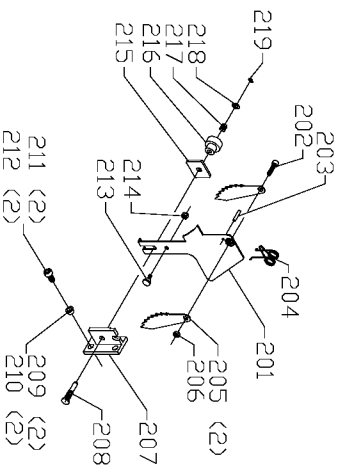

**DELTA SPLITTER ASSY
(CURRENT MODELS ONLY)**

POWERMATIC 66 SPLITTER ASSY

**DELTA SPLITTER ASSY
(EARLY MODELS ONLY)**

Parts List for J-78-959 Type 1

Item Number	Part Number	Description	Qty Required
1	1350244	LOCKING COLLAR	1
2	1350246	SPRING	1
3	1350243	LOCKING ROD	1
4	1350245	KNOB	1
5	1350403	SCREW	1
6	1350280	LOCK NUT	1
7	1350406	LOCK NUT	1
8	1350253	UPPER LINKAGE ASSY	1
9	1350241	COUNTERWEIGHT ASSY	1
10	1350249	KNOB	1
11	1350248	EYE BOLT	1
12	1350247	SPRING	1
13	1350260	KNOB	1
14	1350259	BASKET GUIDE ASSY	1
16	1350250	END CAP	2
17	1350303	SCREW	2
18	1350280	LOCK NUT	2
20	1350267	BASKET ADJ ASSY	1
21	1350268	ADJUSTMENT SCREW	1
22	1350260	KNOB	1
23	1350326	GUARD MOUNT ASSY	1
23	1350262	NAMEPLATE	1
23	1352171	WARNING LABEL	1
23	000000-00	No Longer Available	1
24	1350269	CRANK HANDLE LOCKNUT	1
25	1350270	CRANK HANDLE	1
26	1350291	HEX NUT	1

COPYRIGHT© 2005. All Rights Reserved.

Parts list, pricing, and availability subject to change. Please visit www.dewaltservicenet.com for current parts information.

Parts List for J-78-959 Type 1

Item Number	Part Number	Description	Qty Required
27	1350245	KNOB	1
28	1350404	SCREW	1
29	1350249	KNOB	1
30	1350271	CRANK HANDLE LATCH	1
31	1350297	SCREW	4
32	1350284	HEX NUT	3
33	1350283	FLAT WASHER	3
34	1350284	HEX NUT	3
35	1350283	FLAT WASHER	3
36	1350283	FLAT WASHER	3
37	1350319	SCREW	3
38	1350400	SCREW	3
39	1350283	FLAT WASHER	3
40	1350272	END CAP	1
41	1350242	LOWER LINKAGE ASSY	1
42	1350280	LOCK NUT	1
43	1350403	SCREW	1
44	1350399	LOCK NUT	1
45	1350238	BASKET MTG ASSY	1
46	1350345	BASKET BODY	1
47	1350483	SCREW	6
47	000000-00	No Longer Available	6
48	1350538	#10-24 HEX NUT	6
48	000000-00	No Longer Available	6
49	1350396	SCREW	4
50	1350537	SCREW	2
50	000000-00	No Longer Available	2