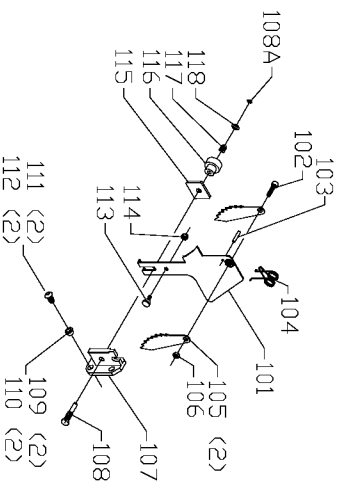

**DELTA SPLITTER ASSY
(CURRENT MODELS ONLY)**

POWERMATIC 66 SPLITTER ASSY

**DELTA SPLITTER ASSY
(EARLY MODELS ONLY)**

Parts List for J-78-959 Type 1

Item Number	Part Number	Description	Qty Required
1	1350244	LOCKING COLLAR	1
2	1350246	SPRING	1
3	1350243	LOCKING ROD	1
4	1350245	KNOB	1
5	1350403	SCREW	1
6	1350280	LOCK NUT	1
7	1350406	LOCK NUT	1
8	1350253	UPPER LINKAGE ASSY	1
9	1350241	COUNTERWEIGHT ASSY	1
10	1350249	KNOB	1
11	1350248	EYE BOLT	1
12	1350247	SPRING	1
13	1350260	KNOB	1
14	1350259	BASKET GUIDE ASSY	1
16	1350250	END CAP	2
17	1350303	SCREW	2
18	1350280	LOCK NUT	2
20	1350267	BASKET ADJ ASSY	1
21	1350268	ADJUSTMENT SCREW	1
22	1350260	KNOB	1
23	1350326	GUARD MOUNT ASSY	1
23	1350262	NAMEPLATE	1
23	1352171	WARNING LABEL	1
23	000000-00	No Longer Available	1
24	1350269	CRANK HANDLE LOCKNUT	1
25	1350270	CRANK HANDLE	1
26	1350291	HEX NUT	1

COPYRIGHT© 2005. All Rights Reserved.

Parts list, pricing, and availability subject to change. Please visit www.dewaltservicenet.com for current parts information.

Parts List for J-78-959 Type 1

Item Number	Part Number	Description	Qty Required
27	1350245	KNOB	1
28	1350404	SCREW	1
29	1350249	KNOB	1
30	1350271	CRANK HANDLE LATCH	1
31	1350297	SCREW	4
32	1350284	HEX NUT	3
33	1350283	FLAT WASHER	3
34	1350284	HEX NUT	3
35	1350283	FLAT WASHER	3
36	1350283	FLAT WASHER	3
37	1350319	SCREW	3
38	1350400	SCREW	3
39	1350283	FLAT WASHER	3
40	1350272	END CAP	1
41	1350242	LOWER LINKAGE ASSY	1
42	1350280	LOCK NUT	1
43	1350403	SCREW	1
44	1350399	LOCK NUT	1
45	1350238	BASKET MTG ASSY	1
46	1350345	BASKET BODY	1
47	1350483	SCREW	6
47	000000-00	No Longer Available	6
48	1350538	#10-24 HEX NUT	6
48	000000-00	No Longer Available	6
49	1350396	SCREW	4
50	1350537	SCREW	2
50	000000-00	No Longer Available	2