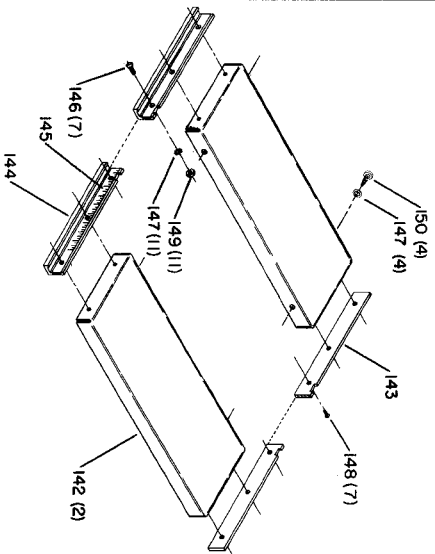

SOLID EXTENSION WINGS AND GUIDE RAILS