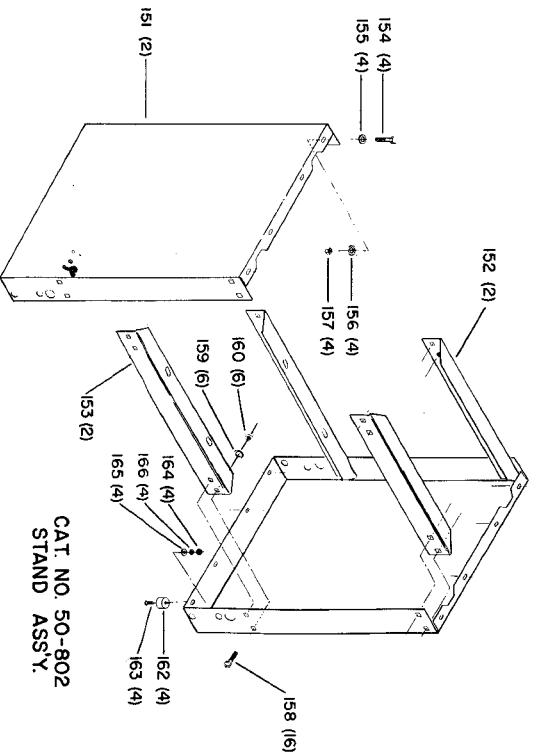

CAT NO 50-802
STAND ASS'Y.

Parts List for 34-580 Type 1

Item Number	Part Number	Description	Qty Required
1	1087437	TABLE	1
2	1087407	INSERT	1
3	1087522	SCREW	2
4	1087649	NUT	2
5	000000-00	No Longer Available	1
6	1087682	SCALE	1
7	803337	SCREW	3
8	904030301757	LOCK WASHER	3
9	902011201216	HEX NUT	3
10	000000-00	No Longer Available	1
11	803337	SCREW	3
12	1087825	NUT	3
13	1087419	PANEL	1
14	1087576	SCREW	4
15	1087858	SPACER	1
16	000000-00	No Longer Available	1
17	422181080001	ALTVEND-JW	1
18	000000-00	No Longer Available	1
19	000000-00	No Longer Available	1
20	803337	SCREW	1
21	000000-00	No Longer Available	1
22	1087447	HANDLE	1
23	000000-00	No Longer Available	1
24	1087643	BRKT	1
25	1087403	SCREW	1
26	905010102704	ROLL PIN	2
27	1087457	GUARD	1

COPYRIGHT© 2005. All Rights Reserved.

Parts list, pricing, and availability subject to change. Please visit www.dewaltservicenet.com for current parts information.

Parts List for 34-580 Type 1

Item Number	Part Number	Description	Qty Required
28	1087787	BRKT	1
29	1087812	BAR	2
30	901010600612	CAP SCREW	4
32	000000-00	No Longer Available	1
33	000000-00	No Longer Available	1
34	422183310001	ALTVEND-JW	1
35	1087576	SCREW	1
36	901010600611	CAP SCREW	3
37	904010101603	STEEL WASHER	6
38	902011201034	HEX NUT	3
39	1087576	SCREW	6
40	424010140002	SWITCH BRACKET	1
41	1087387	POINTER	1
42	1087576	SCREW	1
43	904010101602	WASHER	1
44	491958-00	LOCK WASHER	1
45	905010102708	ROLL PIN	1
46	000000-00	No Longer Available	1
46	000000-00	No Longer Available	1
47	1087866	BOLT	1
48	904010101622	STEEL WASHER	2
49	000000-00	No Longer Available	1
50	902010201266	HEX JAM NUT	1
51	901010600626	CAP SCREW	4
52	904030301757	LOCK WASHER	4
53	904010101603	STEEL WASHER	4
54	902011201034	HEX NUT	4