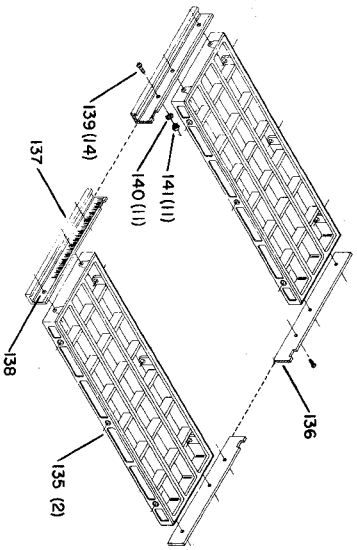

34-570, 34-580, 9" HOMECRAFT SAW
34-573 GRID EXTENSION WINGS
34-583 SOLID EXTENSION WINGS
50-802 STAND

422-18-651-0003
Revised 4-15-85

CS-3

GRID EXTENSION WINGS AND GUIDE RAILS

SOLID EXTENSION WINGS AND GUIDE RAILS

CAT NO 50-802
STAND ASS'Y.

Parts List for 34-580 Type 1

Item Number	Part Number	Description	Qty Required
1	1087437	TABLE	1
2	1087407	INSERT	1
3	1087522	SCREW	2
4	1087649	NUT	2
5	000000-00	No Longer Available	1
6	1087682	SCALE	1
7	803337	SCREW	3
8	904030301757	LOCK WASHER	3
9	902011201216	HEX NUT	3
10	000000-00	No Longer Available	1
11	803337	SCREW	3
12	1087825	NUT	3
13	1087419	PANEL	1
14	1087576	SCREW	4
15	1087858	SPACER	1
16	000000-00	No Longer Available	1
17	422181080001	ALTVEND-JW	1
18	000000-00	No Longer Available	1
19	000000-00	No Longer Available	1
20	803337	SCREW	1
21	000000-00	No Longer Available	1
22	1087447	HANDLE	1
23	000000-00	No Longer Available	1
24	1087643	BRKT	1
25	1087403	SCREW	1
26	905010102704	ROLL PIN	2
27	1087457	GUARD	1

COPYRIGHT© 2005. All Rights Reserved.

Parts list, pricing, and availability subject to change. Please visit www.dewaltservicenet.com for current parts information.

Parts List for 34-580 Type 1

Item Number	Part Number	Description	Qty Required
28	1087787	BRKT	1
29	1087812	BAR	2
30	901010600612	CAP SCREW	4
32	000000-00	No Longer Available	1
33	000000-00	No Longer Available	1
34	422183310001	ALTVEND-JW	1
35	1087576	SCREW	1
36	901010600611	CAP SCREW	3
37	904010101603	STEEL WASHER	6
38	902011201034	HEX NUT	3
39	1087576	SCREW	6
40	424010140002	SWITCH BRACKET	1
41	1087387	POINTER	1
42	1087576	SCREW	1
43	904010101602	WASHER	1
44	491958-00	LOCK WASHER	1
45	905010102708	ROLL PIN	1
46	000000-00	No Longer Available	1
46	000000-00	No Longer Available	1
47	1087866	BOLT	1
48	904010101622	STEEL WASHER	2
49	000000-00	No Longer Available	1
50	902010201266	HEX JAM NUT	1
51	901010600626	CAP SCREW	4
52	904030301757	LOCK WASHER	4
53	904010101603	STEEL WASHER	4
54	902011201034	HEX NUT	4