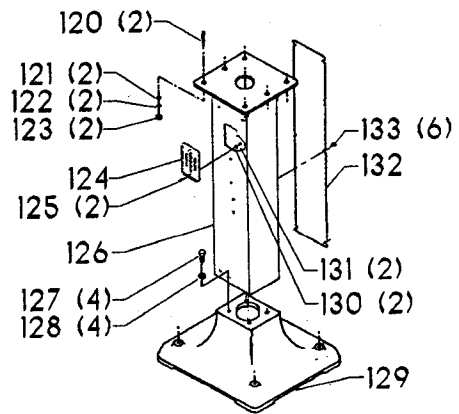

23-856 PEDESTAL
CURRENT MODELS ONLY

23-805 PEDESTAL
EARLY MODELS ONLY

Parts List for 23-850 Type 1

Item Number	Part Number	Description	Qty Required
1	412090315001	GUARD COVER	2
2	901061217383	SCREW	8
3	412100795002	HEX NUT L H	1
4	412101035001	OUTSIDE FLANGE	2
5	412091035001	WHEEL FLANGE	2
6	901010600612	CAP SCREW	6
7	901010600648	CAP SCREW	2
8	901110200823	CARRIGE BOLT	2
9	000000-00	No Longer Available	2
10	902010105900	HEX NUT	4
11	904010101606	STEEL WASHER	4
12	000000-00	No Longer Available	2
13	412090545001	GUARD L H	1
14	901010600612	CAP SCREW	2
15	000000-00	No Longer Available	2
16	902040101402	WING NUT	2
17	904030201667	WASHER	2
18	412080365001	SPARK BREAKER	2
19	904010101605	WASHER	2
20	901010600605	CAP SCREW	2
21	000000-00	No Longer Available	4
22	000000-00	No Longer Available	2
23	412090545002	GUARD R H	1
24	902011001027	HEX NUT	1
25	902011201216	HEX NUT	2
26	412090205001	END BELL	2
27	000000-00	No Longer Available	2