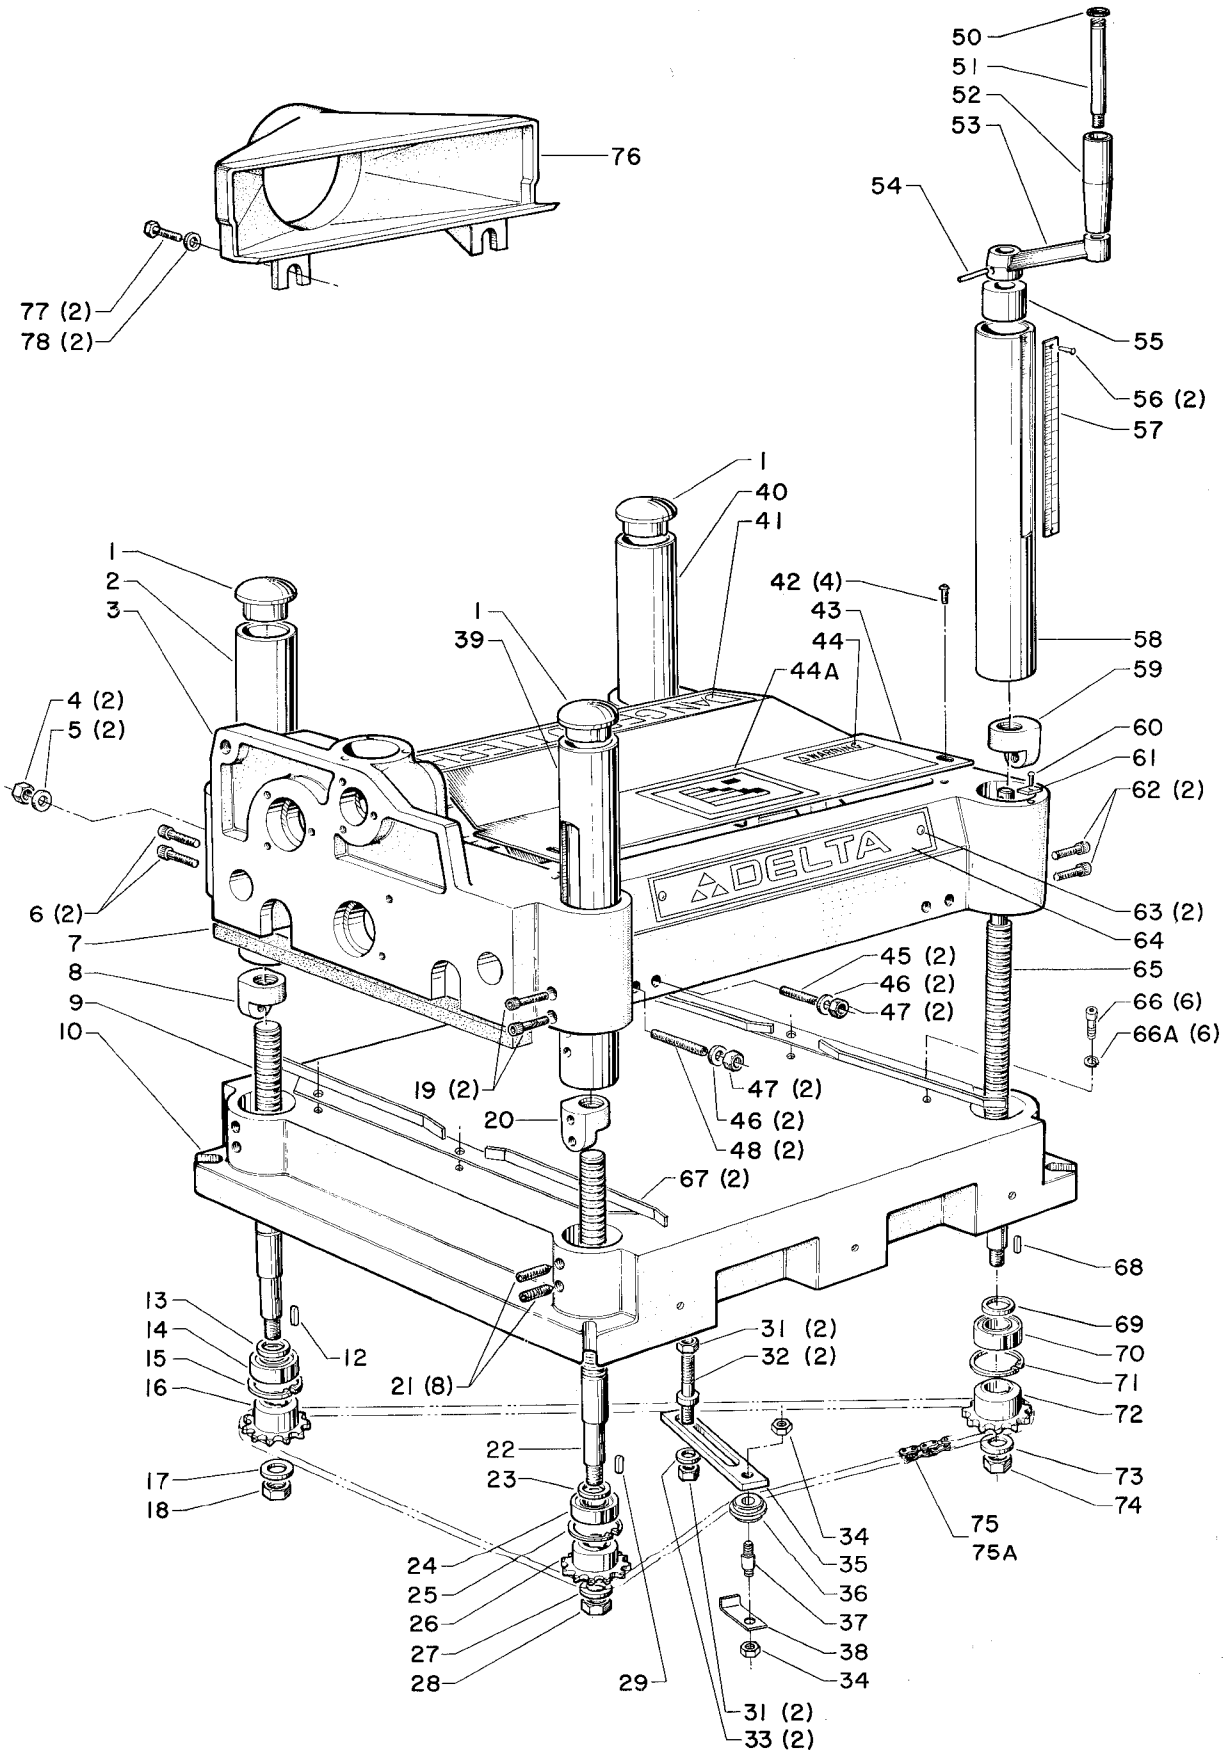

DC-33
13" X 5.9" PLANER

Parts List for 22-660 Type 1

Item Number	Part Number	Description	Qty Required
1	428060200001	COLUMN CAP	3
2	1330513	LEFT REAR COLUMN	1
3	1330494	HEAD CASTING	1
4	491964-00	NUT	2
5	1313194	WAVE WASHER	2
6	1246004	CAP SCREW	2
7	1330547	SPONGE	1
8	1330504	NUT	1
9	428060850001	SPINDLE	1
10	1330495	TABLE	1
12	428060790003	KEY	1
13	428061040003	WASHER	1
14	920040124029	BEARING	1
15	1243505	RING	1
16	428061340001	SPROCKET	1
17	428061040004	WASHER	1
18	1243496	NUT-STEEL	1
19	1246004	CAP SCREW	2
20	1330504	NUT	1
21	1246012	SET SCREW	8
22	428060850001	SPINDLE	1
23	428061040003	WASHER	1
24	920040124029	BEARING	1
25	1243505	RING	1
26	428061340001	SPROCKET	1
27	428061040004	WASHER	1
28	1243496	NUT-STEEL	1

COPYRIGHT© 2005. All Rights Reserved.

Parts list, pricing, and availability subject to change. Please visit www.dewaltservicenet.com for current parts information.

Parts List for 22-660 Type 1

Item Number	Part Number	Description	Qty Required
29	428060790003	KEY	1
31	1243496	NUT-STEEL	4
32	1330527	PIN	2
33	904010101605	WASHER	2
34	491964-00	NUT	2
35	1330526	SUPPORT	1
36	1330535	GUIDE	1
37	1330683	SCREW	1
38	000000-00	No Longer Available	1
39	1330511	LEFT FRONT COLUMN	1
40	1330514	RIGHT REAR COLUMN	1
41	1349443	WARNING LABEL	1
42	1246045	MACH SCREW	4
43	1330538	COVER	1
44	1330433	WARNING LABEL	1
44	1330704	LABEL	1
45	1246150	SET SCREW	2
46	488822-00	FLAT WASHER	4
47	491964-00	NUT	4
48	1246151	SET SCREW	2
50	1246026	EXT RET RING	1
51	428061110001	STUD	1
52	428060670001	HANDLE	1
53	428060330001	CRANK	1
54	1246023	ROLL PIN	1
55	428060170002	BUSHING	1
56	1330665	RIVET	2