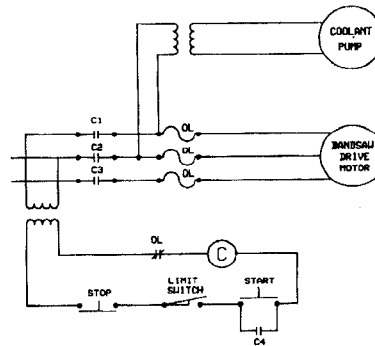

SERVICE PARTS FOR 20-707 ELECTRICAL KIT (230 VOLT, SINGLE PHASE LVC)	
BAND SAW DRIVE MOTOR	82-040
COOLANT PUMP	20-711
MOTOR STARTER	52-704
HEATER	587-00-001-0333
START SWITCH	1341187
STOP SWITCH	1341189
LIMIT SWITCH	1341194

	SERVICE PARTS FOR 20-709 ELECTRICAL KIT (200 VOLTS, THREE PHASE)	SERVICE PARTS FOR 20-718 ELECTRICAL KIT (480 VOLTS, THREE PHASE)	SERVICE PARTS FOR 20-708 ELECTRICAL KIT (230 VOLTS, THREE PHASE)
BAND SAW DRIVE MOTOR	86-047	86-040	86-040
COOLANT PUMP	20-711	20-712	20-711
COOLANT PUMP TRANSFORMER	NONE	1201943	NONE
MOTOR STARTER	52-702	52-702	52-702
HEATER	587-00-001-0331	587-00-001-0321	587-00-001-0329
START SWITCH	1341187	1341187	1341187
STOP SWITCH	1341189	1341189	1341189
LIMIT SWITCH	1341194	1341194	1341194

SERVICE PARTS FOR 20-719 ELECTRICAL KIT	
BAND SAW DRIVE MOTOR	1341236
COOLANT PUMP	20-711
TOGGLE SWITCH	438-01-017-0176
DUPLEX OUTLET	1341203
CIRCUIT BREAKER	1341257

Parts List for 20-715 Type 1

Item Number	Part Number	Description	Qty Required
1	1340955	BLADE TENSION ASSY	1
1	1340965	SLIDE	1
2	1243476	NUT	2
3	1340966	SPECIAL SET SCREW	2
4	904010101606	STEEL WASHER	1
5	1340973	SCREW	14
6	1340968	DISC SPRING	1
7	1340969	INDICATOR DIAL	1
8	1340970	BEARING	1
9	904010101608	STEEL WASHER	1
10	1340972	SPECIAL SCREW	1
11	1340964	SCALE	1
12	1246088	MACH SCREW	1
13	1340975	SPRING	1
14	1341261	BKT ASSY W/PIN	1
15	1341262	HANDWHEEL ASSY	1
16	1243321	SCREW	1
17	1341239	KNOB	1
18	1340958	KEY	1
19	1341263	SHAFT W/COLLAR	1
20	1341226	PIN	1
21	1246018	CAP SCREW	4
22	904020201704	LOCK WASHER	4
23	1340979	GIB	2
24	1340962	BRACKET	1
25	1246074	HEX HD CAP SCR	2
26	904020201704	LOCK WASHER	2