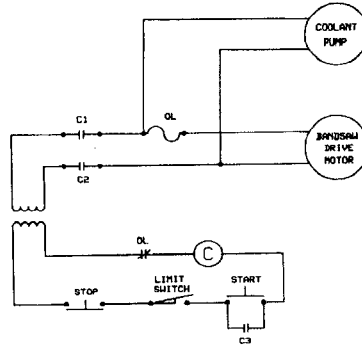

SERVICE PARTS FOR 20-707 ELECTRICAL KIT (230 VOLT, SINGLE PHASE LVC)	
BAND SAW DRIVE MOTOR	82-040
COOLANT PUMP	20-711
MOTOR STARTER	52-704
HEATER	587-00-001-0333
START SWITCH	1341187
STOP SWITCH	1341189
LIMIT SWITCH	1341194

	SERVICE PARTS FOR 20-709 ELECTRICAL KIT (200 VOLTS, THREE PHASE)	SERVICE PARTS FOR 20-718 ELECTRICAL KIT (480 VOLTS, THREE PHASE)	SERVICE PARTS FOR 20-708 ELECTRICAL KIT (230 VOLTS, THREE PHASE)
BAND SAW DRIVE MOTOR	86-047	86-040	86-040
COOLANT PUMP	20-711	20-712	20-711
COOLANT PUMP TRANSFORMER	NONE	1201943	NONE
MOTOR STARTER	52-702	52-702	52-702
HEATER	587-00-001-0331	587-00-001-0321	587-00-001-0329
START SWITCH	1341187	1341187	1341187
STOP SWITCH	1341189	1341189	1341189
LIMIT SWITCH	1341194	1341194	1341194

SERVICE PARTS FOR 20-719 ELECTRICAL KIT	
BAND SAW DRIVE MOTOR	1341236
COOLANT PUMP	20-711
TOGGLE SWITCH	438-01-017-0176
DUPLEX OUTLET	1341203
CIRCUIT BREAKER	1341257

Parts List for 20-715 Type 1

Item Number	Part Number	Description	Qty Required
1	1340955	BLADE TENSION ASSY	1
1	1340965	SLIDE	1
2	1243476	NUT	2
3	1340966	SPECIAL SET SCREW	2
4	904010101606	STEEL WASHER	1
5	1340973	SCREW	14
6	1340968	DISC SPRING	1
7	1340969	INDICATOR DIAL	1
8	1340970	BEARING	1
9	904010101608	STEEL WASHER	1
10	1340972	SPECIAL SCREW	1
11	1340964	SCALE	1
12	1246088	MACH SCREW	1
13	1340975	SPRING	1
14	1341261	BKT ASSY W/PIN	1
15	1341262	HANDWHEEL ASSY	1
16	1243321	SCREW	1
17	1341239	KNOB	1
18	1340958	KEY	1
19	1341263	SHAFT W/COLLAR	1
20	1341226	PIN	1
21	1246018	CAP SCREW	4
22	904020201704	LOCK WASHER	4
23	1340979	GIB	2
24	1340962	BRACKET	1
25	1246074	HEX HD CAP SCR	2
26	904020201704	LOCK WASHER	2