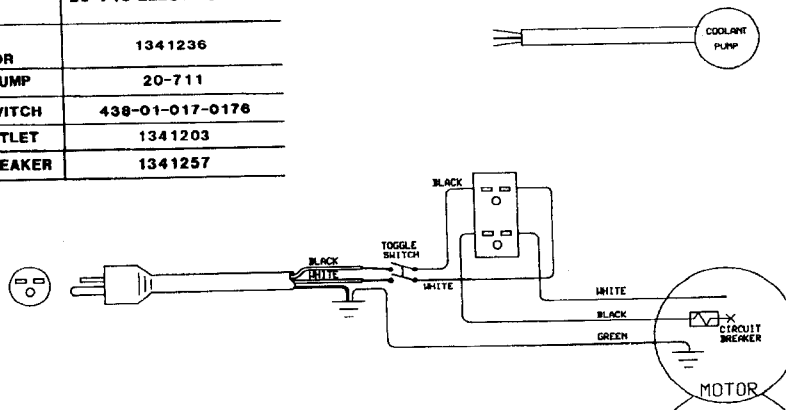

SERVICE PARTS FOR 20-707 ELECTRICAL KIT (230 VOLT, SINGLE PHASE LVC)	
BAND SAW DRIVE MOTOR	82-040
COOLANT PUMP	20-711
MOTOR STARTER	52-704
HEATER	587-00-001-0333
START SWITCH	1341187
STOP SWITCH	1341189
LIMIT SWITCH	1341194

	SERVICE PARTS FOR 20-709 ELECTRICAL KIT (200 VOLTS, THREE PHASE)	SERVICE PARTS FOR 20-718 ELECTRICAL KIT (480 VOLTS, THREE PHASE)	SERVICE PARTS FOR 20-708 ELECTRICAL KIT (230 VOLTS, THREE PHASE)
BAND SAW DRIVE MOTOR	86-047	86-040	86-040
COOLANT PUMP	20-711	20-712	20-711
COOLANT PUMP TRANSFORMER	NONE	1201943	NONE
MOTOR STARTER	52-702	52-702	52-702
HEATER	587-00-001-0331	587-00-001-0321	587-00-001-0329
START SWITCH	1341187	1341187	1341187
STOP SWITCH	1341189	1341189	1341189
LIMIT SWITCH	1341194	1341194	1341194

SERVICE PARTS FOR 20-719 ELECTRICAL KIT	
BAND SAW DRIVE MOTOR	1341236
COOLANT PUMP	20-711
TOGGLE SWITCH	438-01-017-0176
DUPLEX OUTLET	1341203
CIRCUIT BREAKER	1341257

Parts List for 20-715 Type 1

Item Number	Part Number	Description	Qty Required
1	1340955	BLADE TENSION ASSY	1
1	1340965	SLIDE	1
2	1243476	NUT	2
3	1340966	SPECIAL SET SCREW	2
4	904010101606	STEEL WASHER	1
5	1340973	SCREW	14
6	1340968	DISC SPRING	1
7	1340969	INDICATOR DIAL	1
8	1340970	BEARING	1
9	904010101608	STEEL WASHER	1
10	1340972	SPECIAL SCREW	1
11	1340964	SCALE	1
12	1246088	MACH SCREW	1
13	1340975	SPRING	1
14	1341261	BKT ASSY W/PIN	1
15	1341262	HANDWHEEL ASSY	1
16	1243321	SCREW	1
17	1341239	KNOB	1
18	1340958	KEY	1
19	1341263	SHAFT W/COLLAR	1
20	1341226	PIN	1
21	1246018	CAP SCREW	4
22	904020201704	LOCK WASHER	4
23	1340979	GIB	2
24	1340962	BRACKET	1
25	1246074	HEX HD CAP SCR	2
26	904020201704	LOCK WASHER	2