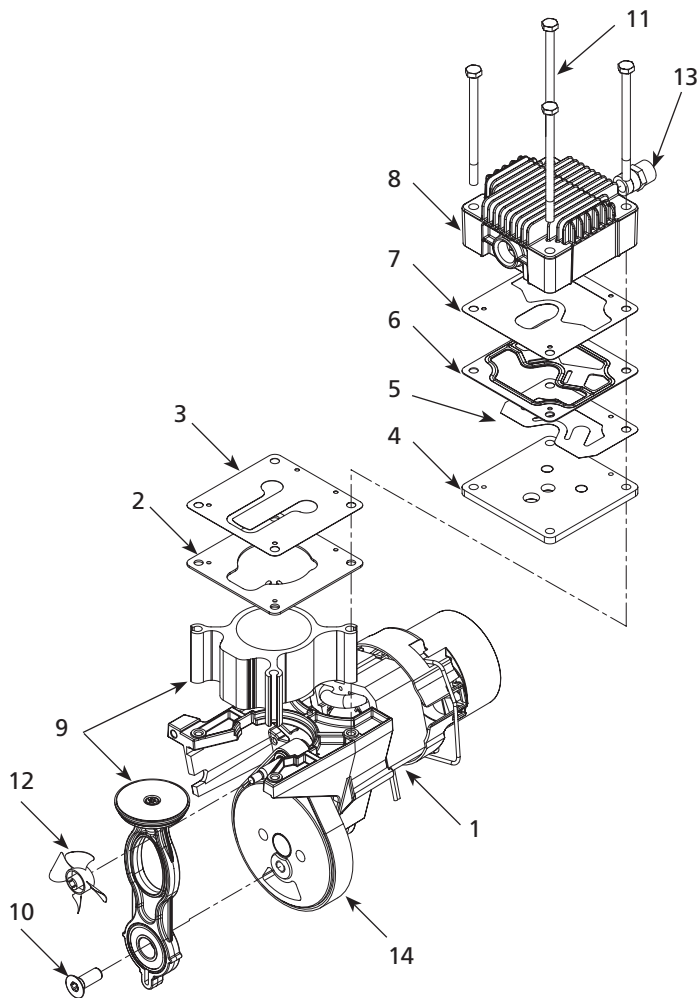

Address any correspondence to:

Campbell Hausfeld
 Attn: Customer Service
 100 Production Drive
 Harrison, OH 45030 U.S.A.

Replacement Parts List for Pump, Model WL390100

Ref. No.	Description	Part No.	Qty.
1	Motor assembly kit (Includes #2, 3, 6, 7, 10, 12, & 14)	WL019100SJ	1
2	Cylinder gasket	▲	1
3	Intake valve	▲	1
4	Valve plate	▲	1
5	Exhaust valve	▲	1
6	Head gasket	▲	1
7	Exhaust valve gasket	▲	1
8	Head	WL010500AV	1
9	Piston assembly (Includes #10)	WL211000SJ	1
10	Piston bolt	ST071804AV	1
11	Head bolt	●	4
12	Fan	WL008400AV	1
13	Compression connector	ST159001AV	1
14	Belt kit (Includes #10, 12, RIT valve, & ferrules)	WL047300SJ	1

REPLACEMENT PARTS KITS

●	Head bolt kit (Set of 4 ea., part #11)	WL211100AJ	1
▲	Valve plate kit (Includes #2-7)	WL211201SJ	1

TORQUE REQUIREMENTS

Piston Bolt.....350 - 450 in. Ibs.
 Head Bolts.....90 - 120 in. Ibs.