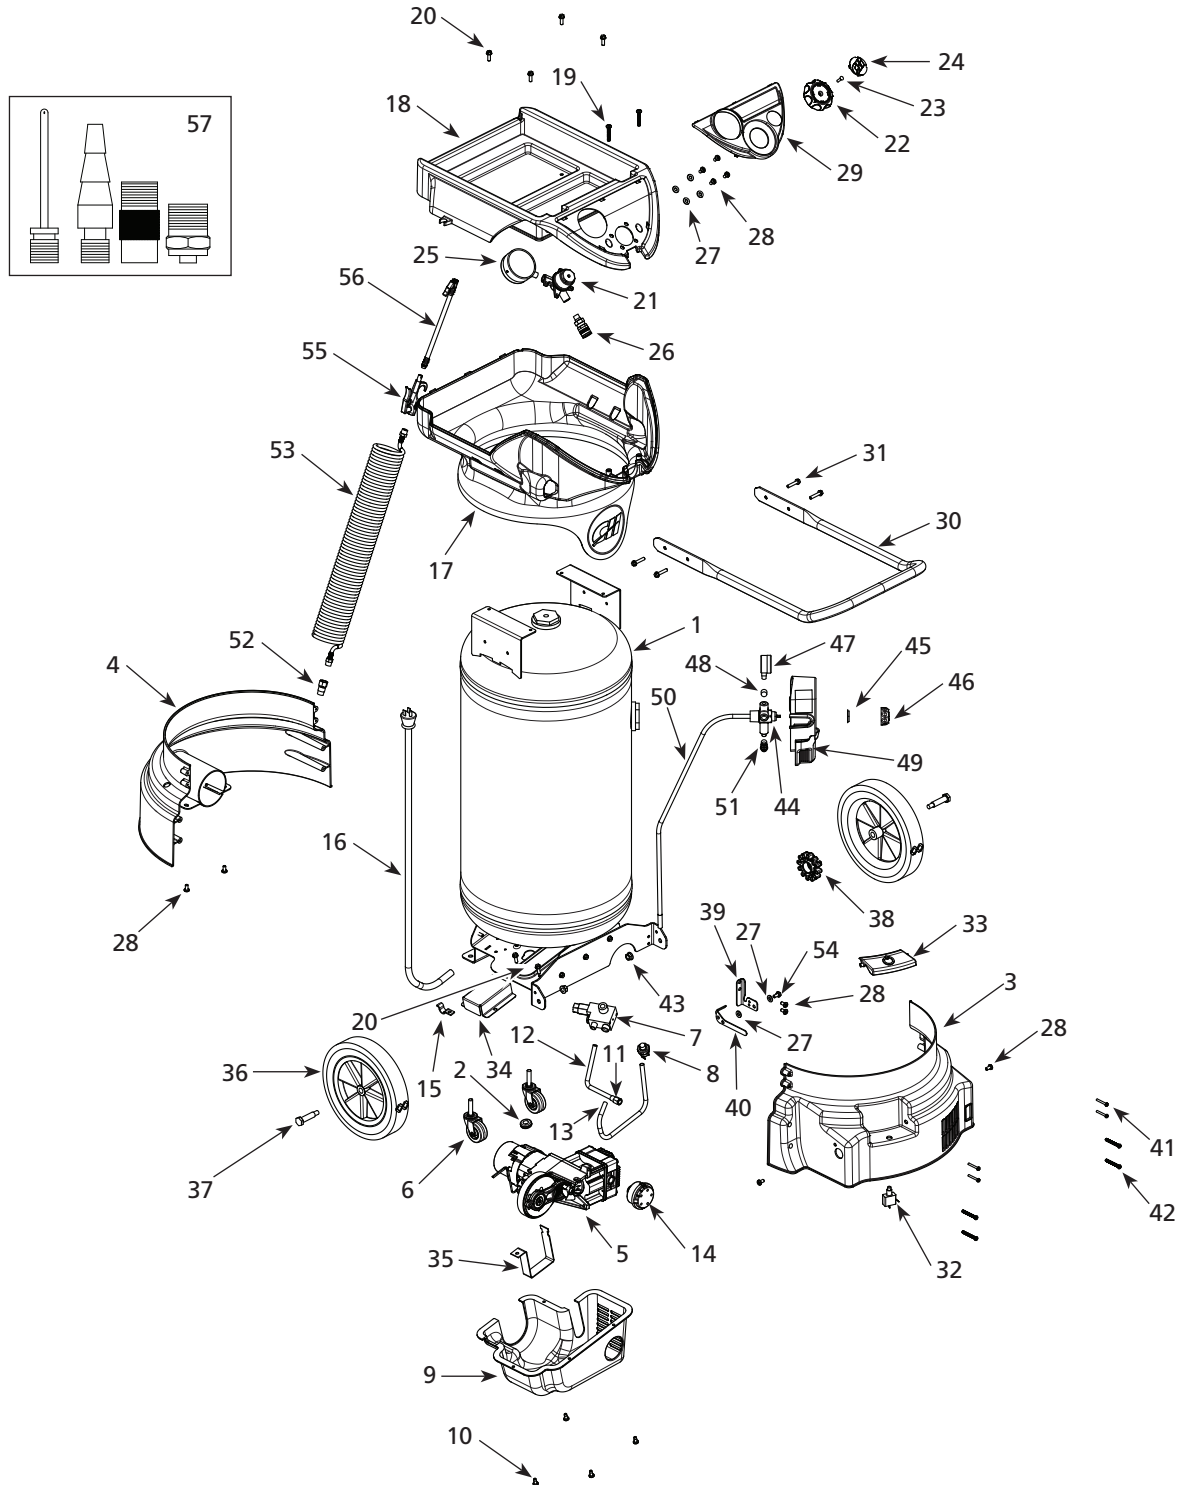

For Replacement Parts or Technical Assistance, Call 1-800-543-6400

Please provide following information:

- Model number
- Serial number (if any)
- Part description and number as shown in parts list

Address any correspondence to:

Campbell Hausfeld
Attn: Customer Service
100 Production Drive
Harrison, OH 45030 U.S.A.

Figure 21 – Repair Parts Illustration for The Ultimate Portable Garage Air Compressor, model WL6701 and WL6703