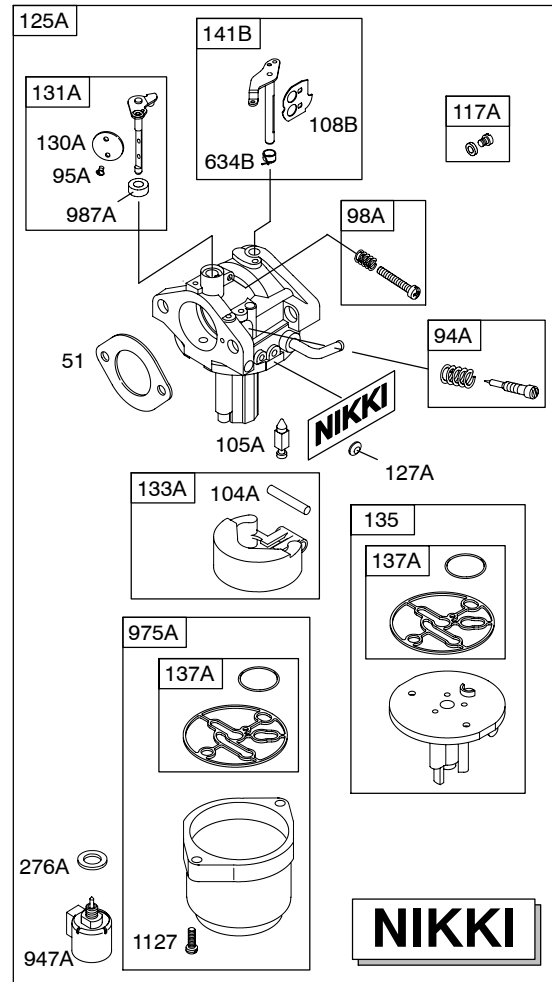

Illustrated Parts List

Model Series

31A500

TYPE NUMBERS
0111 THROUGH 0743.

TABLE OF CONTENTS

Air Cleaner	5
Alternator	7
Blower Housing	5
Camshaft	2
Carburetor	4
Controls	7
Crankshaft	2
Cylinder	2
Cylinder Head	3
Electric Starter	7
Exhaust System	5
Engine Sump	2
Flywheel	6
Fuel Supply	4
Gasket Set - Engine	2
Gasket Set - Valve	3
Governor Spring	7
Ignition	7
Kit - Carburetor Overhaul	4
Lubrication	3
Operator's Manual	2
Piston, Rings, Connecting Rod	2
Valves	3
Warning Label	2

Illustrations cover a range of engines. Parts shown without corresponding text may not be used on your specific engine.
3863-3 Assemblies include all parts shown in frames. 05/31/2007

31A500

Illustrations cover a range of engines. Parts shown without corresponding text may not be used on your specific engine.

1036 EMISSIONS LABEL

823 

Illustrations cover a range of engines. Parts shown without corresponding text may not be used on your specific engine.

DC ONLY	DUAL CIRCUIT	TRI CIRCUIT
474 	474A 	474B 
578 	878 	878A 
		1059 
		5/9 AMP REGULATED 501A 
		526 