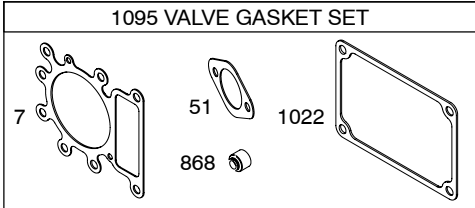

Illustrations cover a range of engines. Parts shown without corresponding text may not be used on your specific engine.
3863-3 Assemblies include all parts shown in frames. 05/31/2007