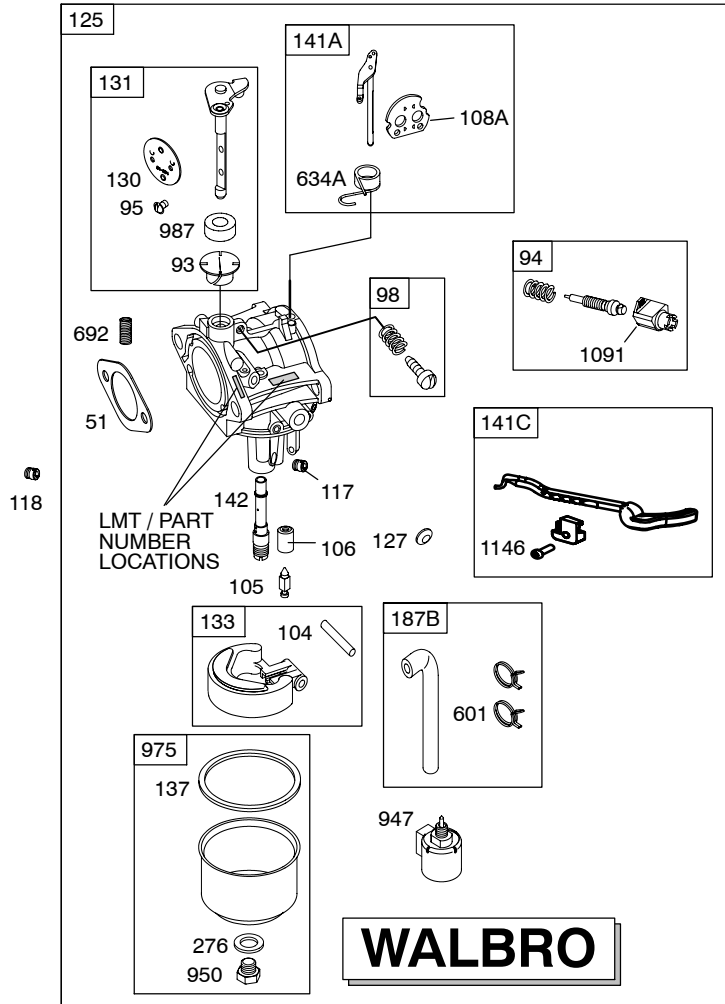

31A500

Illustrations cover a range of engines. Parts shown without corresponding text may not be used on your specific engine.