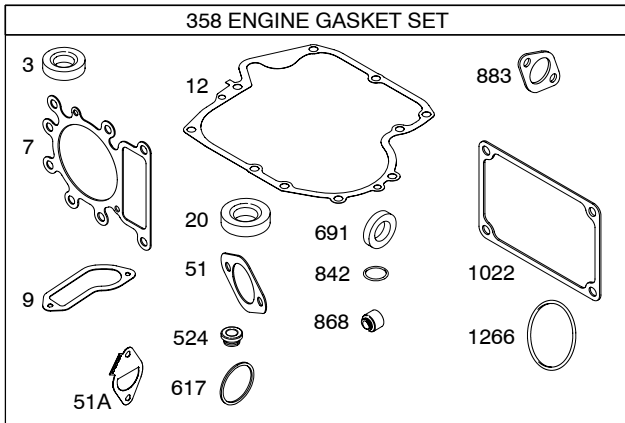

Illustrated Parts List

Model Series

31A500

TYPE NUMBERS
0111 THROUGH 0743.

TABLE OF CONTENTS

Air Cleaner	5
Alternator	7
Blower Housing	5
Camshaft	2
Carburetor	4
Controls	7
Crankshaft	2
Cylinder	2
Cylinder Head	3
Electric Starter	7
Exhaust System	5
Engine Sump	2
Flywheel	6
Fuel Supply	4
Gasket Set - Engine	2
Gasket Set - Valve	3
Governor Spring	7
Ignition	7
Kit - Carburetor Overhaul	4
Lubrication	3
Operator's Manual	2
Piston, Rings, Connecting Rod	2
Valves	3
Warning Label	2

Illustrations cover a range of engines. Parts shown without corresponding text may not be used on your specific engine.
3863-3 Assemblies include all parts shown in frames. 05/31/2007

31A500

Illustrations cover a range of engines. Parts shown without corresponding text may not be used on your specific engine.

1036 EMISSIONS LABEL

823 

Illustrations cover a range of engines. Parts shown without corresponding text may not be used on your specific engine.

DC ONLY	DUAL CIRCUIT	TRI CIRCUIT
474 	474A 	474B 
578 	878 	878A 
		1059 
		5/9 AMP REGULATED 501A 
		526 