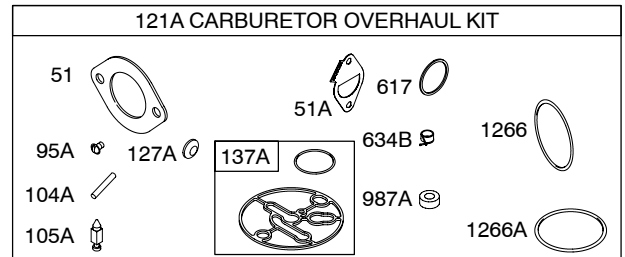

Illustrated Parts List

Model Series

31A500

TYPE NUMBERS
0111 THROUGH 0743.

TABLE OF CONTENTS

Air Cleaner	5
Alternator	7
Blower Housing	5
Camshaft	2
Carburetor	4
Controls	7
Crankshaft	2
Cylinder	2
Cylinder Head	3
Electric Starter	7
Exhaust System	5
Engine Sump	2
Flywheel	6
Fuel Supply	4
Gasket Set - Engine	2
Gasket Set - Valve	3
Governor Spring	7
Ignition	7
Kit - Carburetor Overhaul	4
Lubrication	3
Operator's Manual	2
Piston, Rings, Connecting Rod	2
Valves	3
Warning Label	2

Illustrations cover a range of engines. Parts shown without corresponding text may not be used on your specific engine.
3863-3 Assemblies include all parts shown in frames. 05/31/2007

31A500

Illustrations cover a range of engines. Parts shown without corresponding text may not be used on your specific engine.