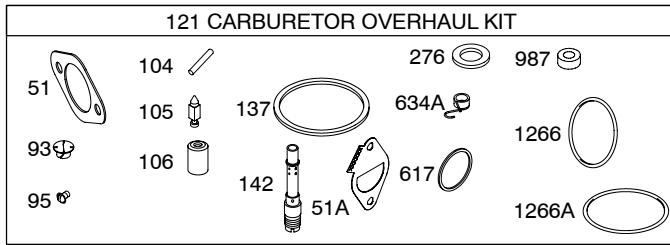

31A500

Illustrations cover a range of engines. Parts shown without corresponding text may not be used on your specific engine.