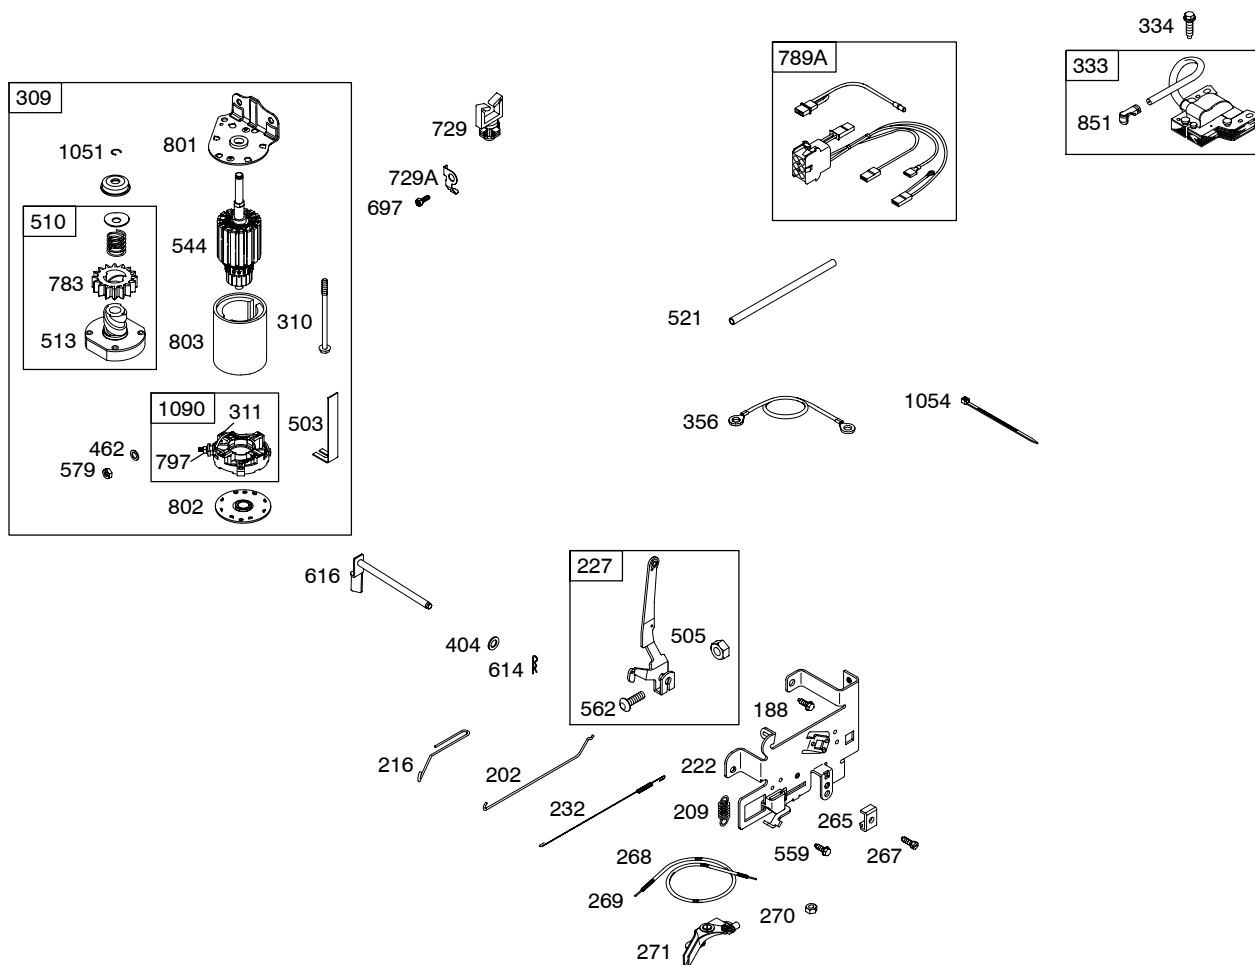

DC ONLY	DUAL CIRCUIT	TRI CIRCUIT
474 	474A 	474B
578 	878 	878A
		1059
		5/9 AMP REGULATED 501A
		526

NOTE: All stators use a No. 1119 mounting screw.

NOTE: The proper flywheel part number and/or the alternator magnet size will determine the alternator type or output. See repair instruction manual for additional information.