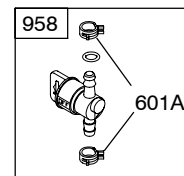

31A500

Illustrations cover a range of engines. Parts shown without corresponding text may not be used on your specific engine.