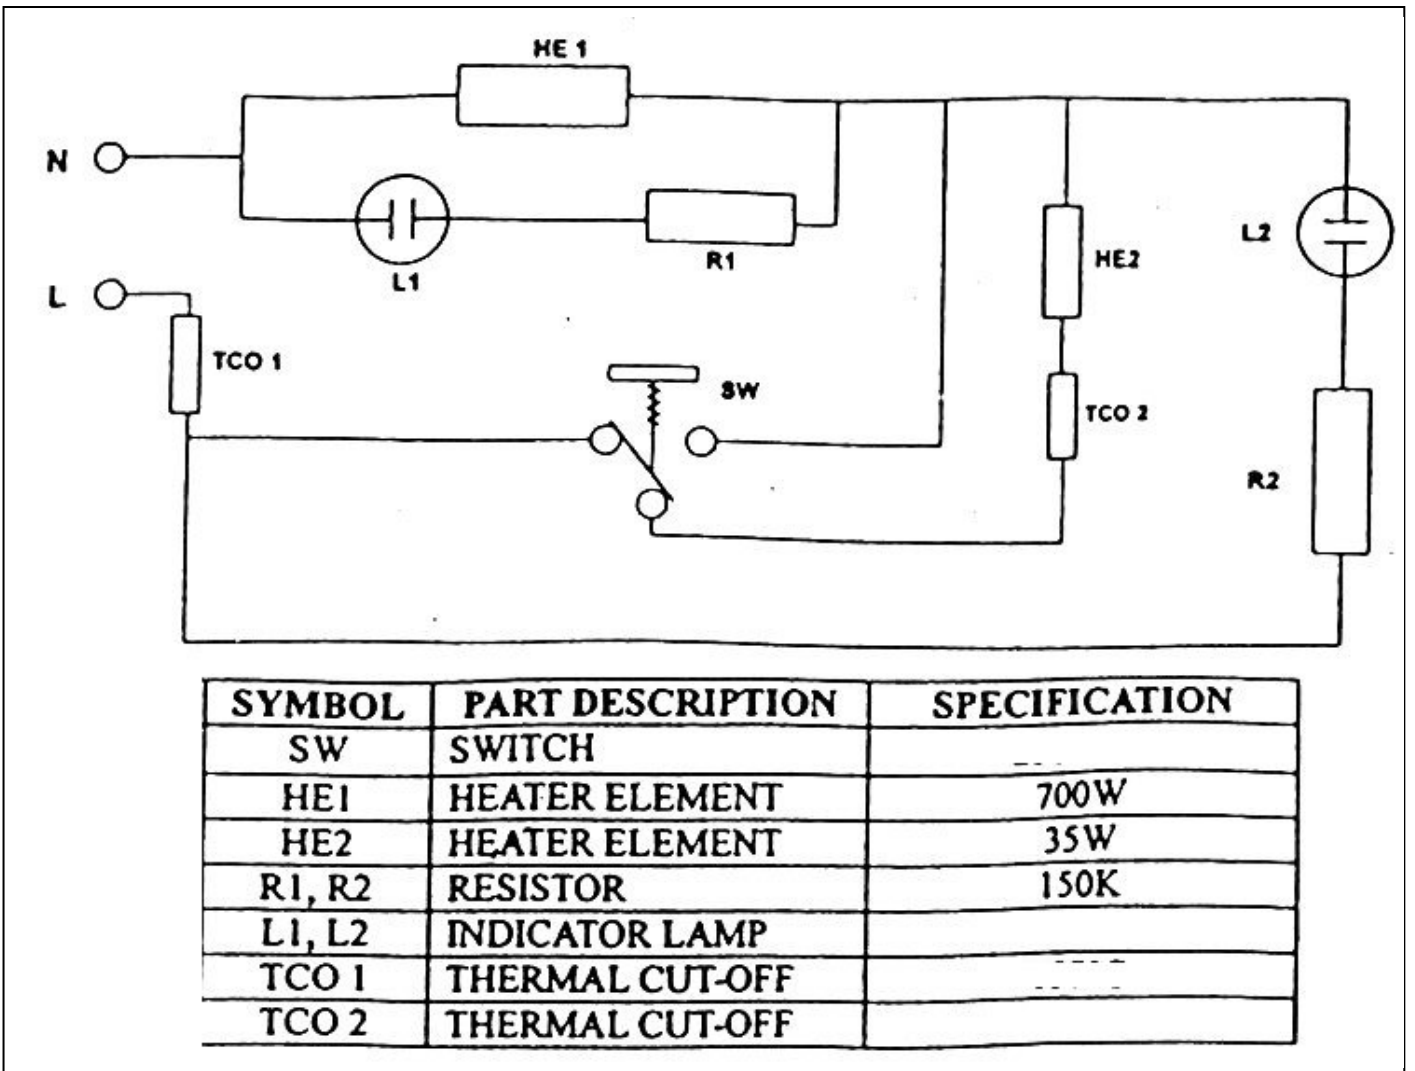

Spare Parts Listing

Note: Substitute Items only apply to AU/NZ

NO	CANADA	US	AU/NZ	DESCRIPTION	SUBS. ITEM
01	BPRC1901	RC19XL/01	RC19/01	GLASS LID WITH KNOB COMPLETE	
07	BPRC1907	RC19XL/07	RC19/07	STEAMER BOWL-SMALL	
08	BPRC1908	RC19XL/08	RC19/08	STEAMER BOWL-LARGE	
09	BPRC1909	RC19XL/09	RC19/09	ALUMINIUM INNER POT	
10	BPRC1910	RC19XL/10	RC19/10	THERMOSTAT ASSEMBLY	
11	BPRC1911	RC19XL/11	RC19/11	ELEMENT-HEAT PLATE	
17	BPRC1917	RC19XL/17	RC19/17	MICRO SWITCH	
20	BPRC1920	RC19XL/20	RC19/20	LEVER CONTROL ASSY COMPLETE	
27	BPRC1927	RC19XL/27	RC19/27	KEEP WARM HEATER-ELEMENT ASSY	
33	BPRC1933	RC19XL/33	RC19/33	SIDE HANDLE	
38	BPRC1938	RC19XL/38	RC19/38	SWITCH ACTUATOR	
45	BPRC1945	RC19XL/45	RC19/45	FIBREGLASS SLEEVING	
46	BPRC1946	RC19XL/46	RC19/46	MICROTEMP 157C	
48	BPRC1948	RC19XL/48	RC19/48	RUBBER FEET	
50	BPRC1950	RC19XL/50	RC19/50	REMOVABLE POWER CORD	
71	BPRC1971	RC19XL/71	RC19/71	MICROTEMP 172c - TC01	
72	BPRC1972	RC19XL/72	RC19/72	MEASURING CUP	
73	BPRC1973	RC19XL/73	RC19/73	SPATULA	
75	BPRC1975	RC19XL/75	RC19/75	INSTRUCTIONS	

Circuit Diagram

Exploded View