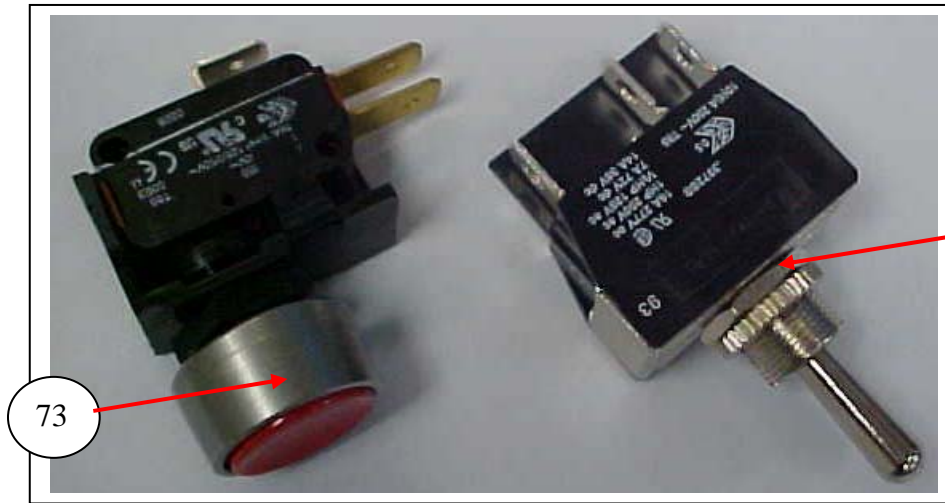

Spare Parts Listing

NO	CANADA	US	AU/NZ	DESCRIPTION	SUBS. ITEM
01	BP800JE01	800JEXL/01	800JE/01	PUSHER WITH CAP	
01A	N/A	N/A	800JE/01A	PUSHER WITH CAP - WIDER VERSION	
01B	N/A	N/A	800JE/01B	PUSHER WITH CAP - WIDER VERSION	800JE/01A
	BP800JE01B	800JEXL/01B	N/A	PUSHER WITH CAP	800JE/01
04	BP800JE04	800JEXL/04	800JE/04	TOP COVER COMPLETE	
04A	N/A	N/A	800JE/04A	TOP COVER COMPLETE - WIDER FEED TUBE	
04B	N/A	N/A	800JE/04B	TOP COVER COMPLETE - WIDER FEED TUBE	800JE/04A
	BP800JE04B	800JEXL/04B	N/A	TOP COVER COMPLETE	800JE/04
07	BP800JE07	800JEXL/07	800JE/07	DRIVE COUPLING - BR3	
07A	N/A	N/A	800JE/07A	DRIVE COUPLING - BR2	
07B	N/A	N/A	800JE/07B	DRIVE COUPLING - BR2	800JE/07A
	BP800JE07B	800JEXL/07B	N/A	DRIVE COUPLING - BR3	800JE/07
08	BP800JE08	800JEXL/08	800JE/08	MOTOR BASE COVER	
09	BP800JE09	800JEXL/09	800JE/09	SILICONE RUBBER FOOT	
10	BP800JE10	800JEXL/10	800JE/10	PULP CONTAINER	
12	BP800JE12	800JEXL/12	800JE/12	FILTER BASKET & DRIVE COUPLING - BR3	
12A	N/A	N/A	800JE/12	FILTER BASKET & DRIVE COUPLING - BR2	
12B	N/A	N/A	800JE/12B	FILTER BASKET & DRIVE COUPLING - BR2	800JE/12A
	BP800JE12B	800JEXL/12B	N/A	FILTER BASKET & DRIVE COUPLING - BR3	800JE/12
19	BP800JE19	800JEXL/19	800JE/19	JUICE COLLECTOR FILT SURROUND	
21	BP800JE21	800JEXL/21	800JE/21	LOCKING ARM	
22	BP800JE22	800JEXL/22	800JE/22	RUBBER SUPPORT PAD	
26	BP800JE26	800JEXL/26	800JE/26	MOTOR-FAN-COWLING ASSY COMPL	
26B	BP800JE26B	800JEXL/26B	800JE/26B	MOTOR-FAN-COWLING ASSY COMPL - NEW TYPE	BJE820/201
32	BP800JE32	800JEXL/32	800JE/32	ACTUATING PILLAR	JE95/11
35	BP800JE35	800JEXL/35	800JE/35	MICROSWITCH DMC-1215	
36	BP800JE36	800JEXL/36	800JE/36	TENSION SPRING	
40	BP800JE40	800JEXL/40	800JE/40	PCB WITH RELAY	
40B	BP800JE40B	800JEXL/40B	800JE/40B	PCB WITH RELAY - NEW TYPE	
45	BP800JE45	800JEXL/45	800JE/45	PCB POWER MAIN CIRCUIT	
45.1	BP800JE45.1	800JEXL/45.1	800JE/45.1	POWER RELAY BK-1AD24H	
64	BP800JE64	800JEXL/64	800JE/64	SENSOR TERMINAL	
71	BP800JE71	800JEXL/71	800JE/71	CARBON BRUSH WITH CONNECTOR	
71B	BP800JE71B	800JEXL/71B	TBA	CARBON BRUSH WITH CONNECTOR - NEW MOTOR	BJE820/201.1
72	BP800JE72	800JEXL/72	800JE/72	SPEED SWITCH - TOGGLE - HIGH-LOW	
73	BP800JE73	800JEXL/73	800JE/73	RED ON-OFF SWITCH	
74	BP800JE74	800JEXL/74	800JE/74	OFF SWITCH BUTTON	800JE/73
75	N/A	N/A	800JE/75	OFF SWITCH A343/40/350 250V	800JE/73
	BP800JE75	800JEXL/75	N/A	OFF SWITCH	
76	BP800JE76	800JEXL/76	800JE/76	RESET BUTTON FOR PT 77	800JE/77
77	N/A	N/A	800JE/77	RESET SWITCH A-0702A 250V 7A	
	BP800JE77	800JEXL/77	N/A	RESET SWITCH	
78	BP800JE78	800JEXL/78	800JE/78	JUICE JUG COMPLETE	
79	BP800JE79	800JEXL/79	800JE/79	POWER CORD	
80	BP800JE80	800JEXL/80	800JE/80	CLEANING BRUSH	JE95/57
81	BP800JE81	800JEXL/81	800JE/81	DAMPER RING - RUBBER	
95	BP800JE95	800JEXL/95	800JE/95	INSTRUCTION BOOK	

Other Diagram