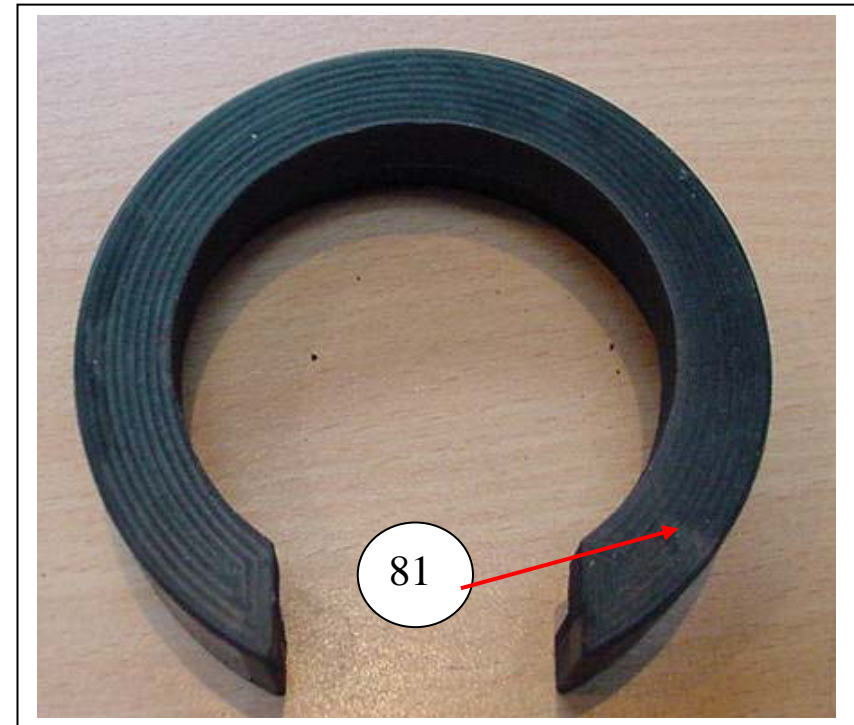

Spare Parts Listing

NO	CANADA	US	AU/NZ	DESCRIPTION	SUBS. ITEM
01	BP800JE01	800JEXL/01	800JE/01	PUSHER WITH CAP	
01A	N/A	N/A	800JE/01A	PUSHER WITH CAP - WIDER VERSION	
01B	N/A	N/A	800JE/01B	PUSHER WITH CAP - WIDER VERSION	800JE/01A
	BP800JE01B	800JEXL/01B	N/A	PUSHER WITH CAP	800JE/01
04	BP800JE04	800JEXL/04	800JE/04	TOP COVER COMPLETE	
04A	N/A	N/A	800JE/04A	TOP COVER COMPLETE - WIDER FEED TUBE	
04B	N/A	N/A	800JE/04B	TOP COVER COMPLETE - WIDER FEED TUBE	800JE/04A
	BP800JE04B	800JEXL/04B	N/A	TOP COVER COMPLETE	800JE/04
07	BP800JE07	800JEXL/07	800JE/07	DRIVE COUPLING - BR3	
07A	N/A	N/A	800JE/07A	DRIVE COUPLING - BR2	
07B	N/A	N/A	800JE/07B	DRIVE COUPLING - BR2	800JE/07A
	BP800JE07B	800JEXL/07B	N/A	DRIVE COUPLING - BR3	800JE/07
08	BP800JE08	800JEXL/08	800JE/08	MOTOR BASE COVER	
09	BP800JE09	800JEXL/09	800JE/09	SILICONE RUBBER FOOT	
10	BP800JE10	800JEXL/10	800JE/10	PULP CONTAINER	
12	BP800JE12	800JEXL/12	800JE/12	FILTER BASKET & DRIVE COUPLING - BR3	
12A	N/A	N/A	800JE/12	FILTER BASKET & DRIVE COUPLING - BR2	
12B	N/A	N/A	800JE/12B	FILTER BASKET & DRIVE COUPLING - BR2	800JE/12A
	BP800JE12B	800JEXL/12B	N/A	FILTER BASKET & DRIVE COUPLING - BR3	800JE/12
19	BP800JE19	800JEXL/19	800JE/19	JUICE COLLECTOR FILT SURROUND	
21	BP800JE21	800JEXL/21	800JE/21	LOCKING ARM	
22	BP800JE22	800JEXL/22	800JE/22	RUBBER SUPPORT PAD	
26	BP800JE26	800JEXL/26	800JE/26	MOTOR-FAN-COWLING ASSY COMPL	
26B	BP800JE26B	800JEXL/26B	800JE/26B	MOTOR-FAN-COWLING ASSY COMPL - NEW TYPE	BJE820/201
32	BP800JE32	800JEXL/32	800JE/32	ACTUATING PILLAR	JE95/11
35	BP800JE35	800JEXL/35	800JE/35	MICROSWITCH DMC-1215	
36	BP800JE36	800JEXL/36	800JE/36	TENSION SPRING	
40	BP800JE40	800JEXL/40	800JE/40	PCB WITH RELAY	
40B	BP800JE40B	800JEXL/40B	800JE/40B	PCB WITH RELAY - NEW TYPE	
45	BP800JE45	800JEXL/45	800JE/45	PCB POWER MAIN CIRCUIT	
45.1	BP800JE45.1	800JEXL/45.1	800JE/45.1	POWER RELAY BK-1AD24H	
64	BP800JE64	800JEXL/64	800JE/64	SENSOR TERMINAL	
71	BP800JE71	800JEXL/71	800JE/71	CARBON BRUSH WITH CONNECTOR	
71B	BP800JE71B	800JEXL/71B	TBA	CARBON BRUSH WITH CONNECTOR - NEW MOTOR	BJE820/201.1
72	BP800JE72	800JEXL/72	800JE/72	SPEED SWITCH - TOGGLE - HIGH-LOW	
73	BP800JE73	800JEXL/73	800JE/73	RED ON-OFF SWITCH	
74	BP800JE74	800JEXL/74	800JE/74	OFF SWITCH BUTTON	800JE/73
75	N/A	N/A	800JE/75	OFF SWITCH A343/40/350 250V	800JE/73
	BP800JE75	800JEXL/75	N/A	OFF SWITCH	
76	BP800JE76	800JEXL/76	800JE/76	RESET BUTTON FOR PT 77	800JE/77
77	N/A	N/A	800JE/77	RESET SWITCH A-0702A 250V 7A	
	BP800JE77	800JEXL/77	N/A	RESET SWITCH	
78	BP800JE78	800JEXL/78	800JE/78	JUICE JUG COMPLETE	
79	BP800JE79	800JEXL/79	800JE/79	POWER CORD	
80	BP800JE80	800JEXL/80	800JE/80	CLEANING BRUSH	JE95/57
81	BP800JE81	800JEXL/81	800JE/81	DAMPER RING - RUBBER	
95	BP800JE95	800JEXL/95	800JE/95	INSTRUCTION BOOK	

Other Diagram