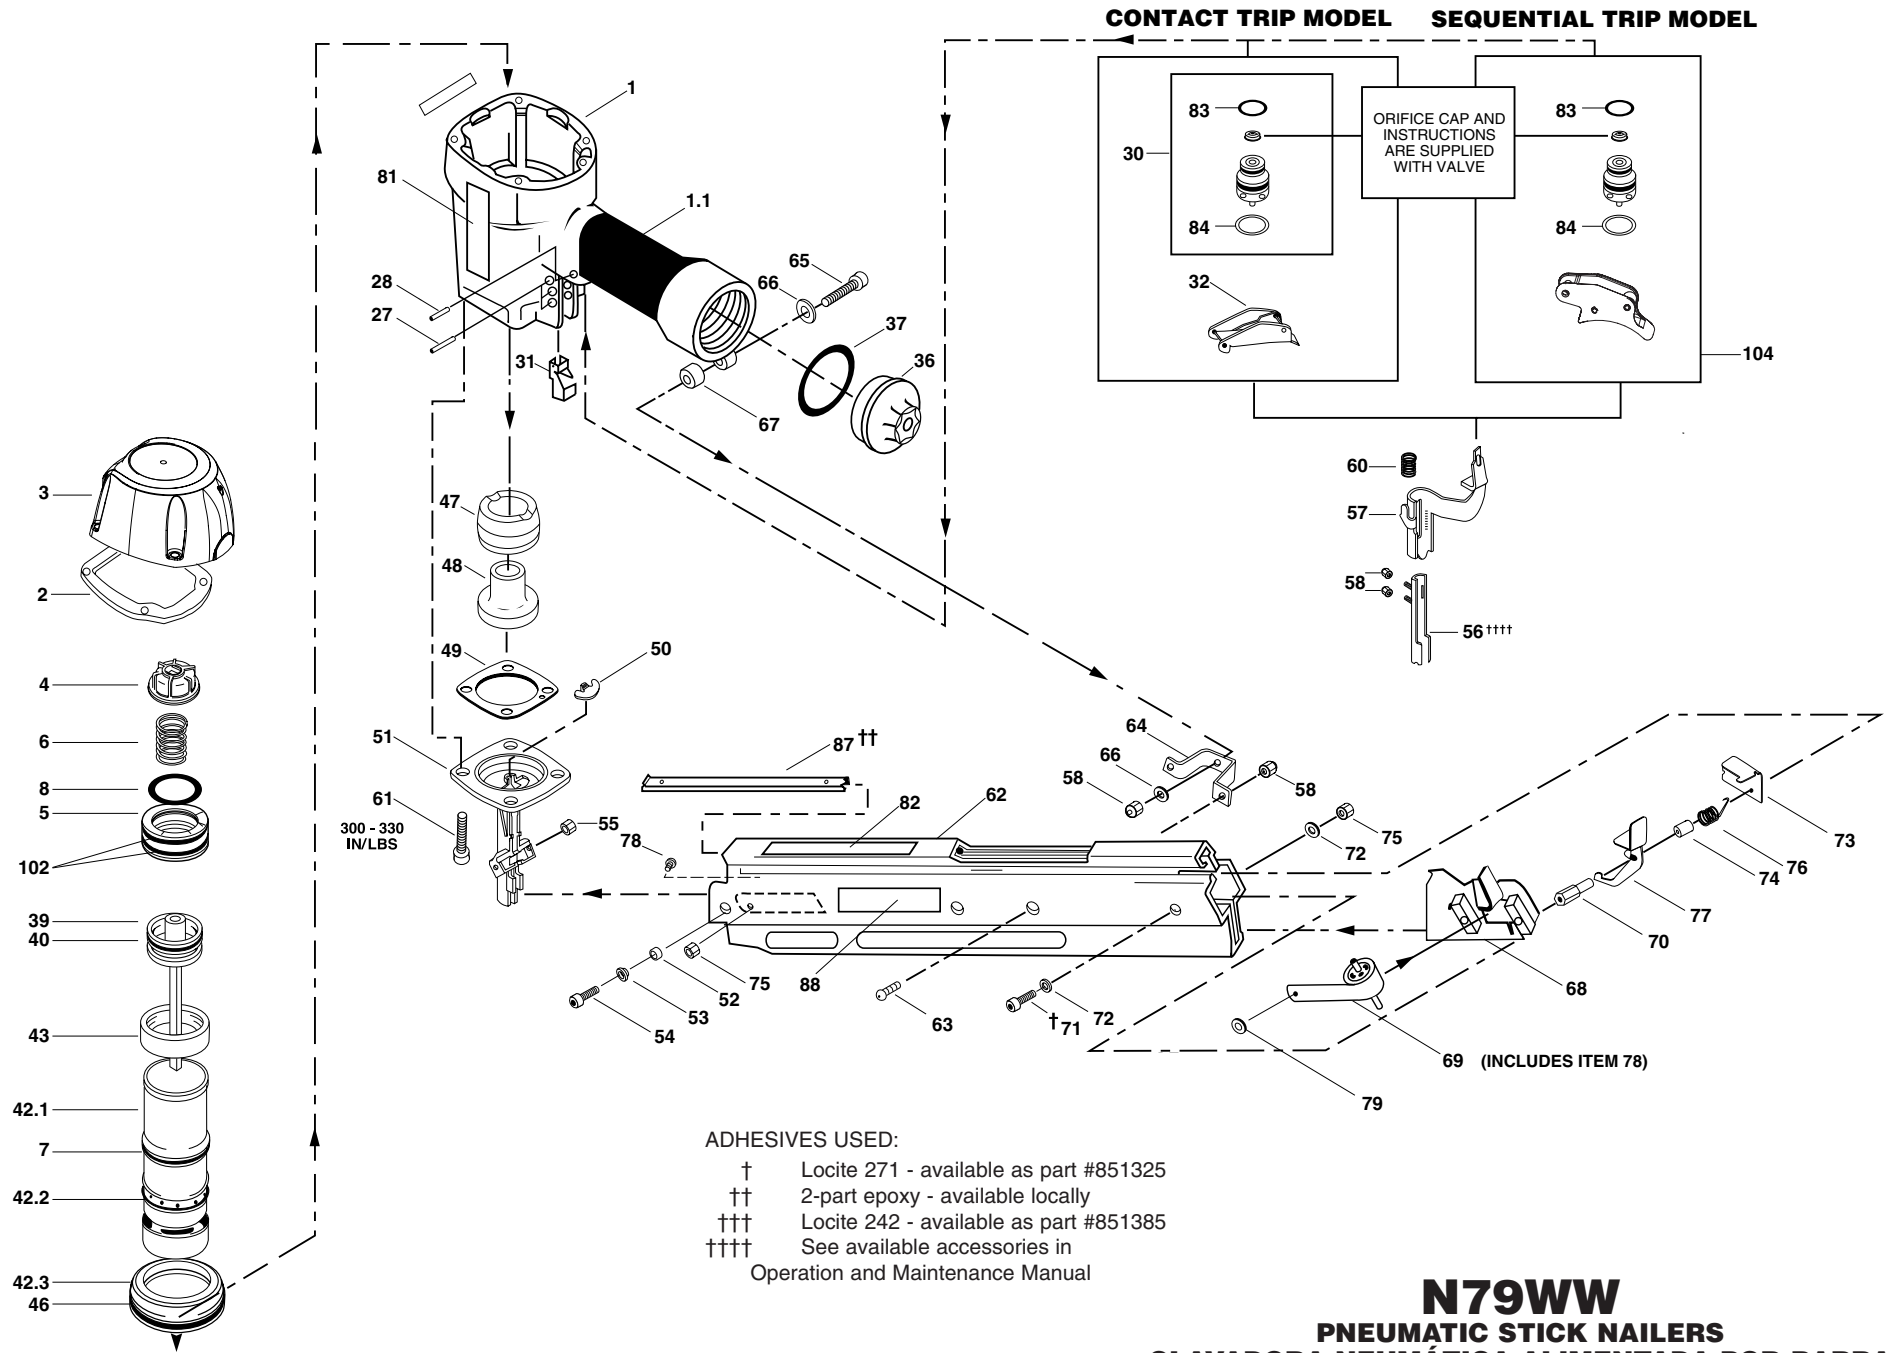

**TOOL PARTS ILLUSTRATION
ILUSTRACIÓN DE LAS PIEZAS DE LA HERRAMIENTA
ILLUSTRATION DES PIÈCES D'OUTILLAGE**

▲WARNING:

▲ADVERTENCIA:

▲ATTENTION:

BEFORE PERFORMING REPAIRS ON THIS TOOL, ALL OPERATORS SHOULD STUDY THIS ILLUSTRATION, AS WELL AS THE PARTS LIST AND OPERATION AND MAINTENANCE MANUAL. OPERATORS SHOULD UNDERSTAND AND FOLLOW ALL SAFETY WARNINGS AND INSTRUCTIONS. KEEP THIS ILLUSTRATION WITH THE TOOL FOR FUTURE REFERENCE. IF YOU HAVE ANY QUESTIONS, CONTACT YOUR BOSTITCH REPRESENTATIVE OR DISTRIBUTOR.

IP1129-1REVB 12/03

BOSTITCH®
STANLEY FASTENING SYSTEMS

CONTACT TRIP MODEL SEQUENTIAL TRIP MODEL

ORIFICE CAP AND INSTRUCTIONS ARE SUPPLIED WITH VALVE

- 3
- 2
- 4
- 6
- 8
- 5
- 102
- 39
- 40
- 43
- 42.1
- 7
- 42.2
- 42.3
- 46