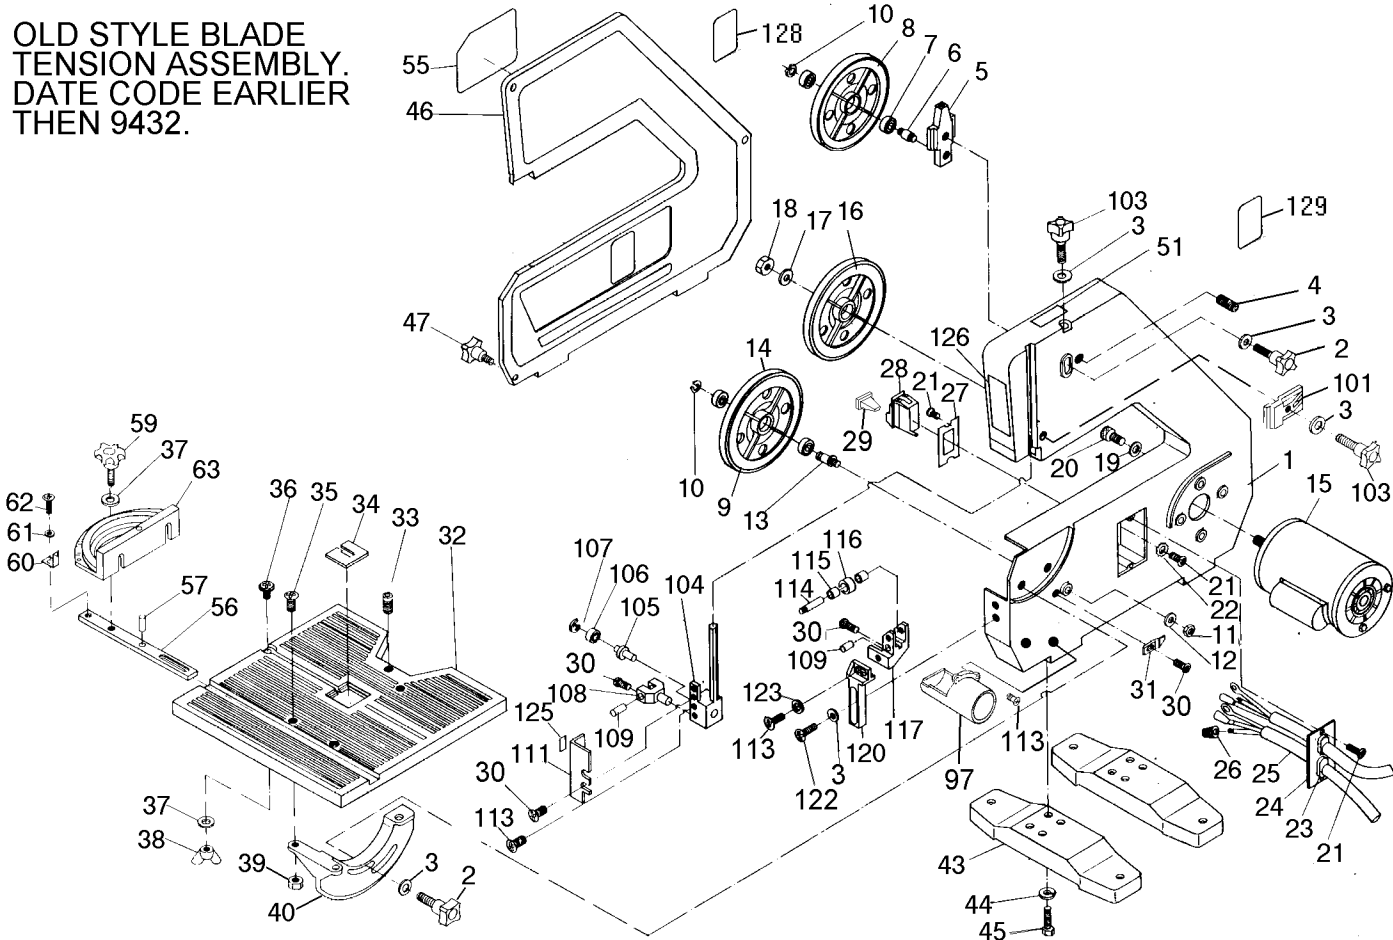

OLD STYLE BLADE TENSION ASSEMBLY.
DATE CODE EARLIER
THEN 9432.

NEW STYLE BLADE TENSION ASSEMBLY.
DATE CODE 9432 AND LATER

Parts List for 9443 Type 1

Item Number	Part Number	Description	Qty Required
1	000000-00	No Longer Available	1
2	000000-00	No Longer Available	2
3	000000-00	No Longer Available	10
4	000000-00	No Longer Available	1
5	000000-00	No Longer Available	1
6	000000-00	No Longer Available	1
7	330003-17	BEARING,BALL	4
8	000000-00	No Longer Available	1
9	000000-00	No Longer Available	3
10	000000-00	No Longer Available	2
11	000000-00	No Longer Available	1
12	000000-00	No Longer Available	1
13	000000-00	No Longer Available	1
14	000000-00	No Longer Available	1
15	000000-00	No Longer Available	1
16	000000-00	No Longer Available	1
17	000000-00	No Longer Available	1
18	000000-00	No Longer Available	1
19	000000-00	No Longer Available	4
20	000000-00	No Longer Available	4
21	000000-00	No Longer Available	6
22	000000-00	No Longer Available	2
23	000000-00	No Longer Available	2
24	000000-00	No Longer Available	1
25	000000-00	No Longer Available	1
26	32114-06	CONNECTOR	1
27	000000-00	No Longer Available	1