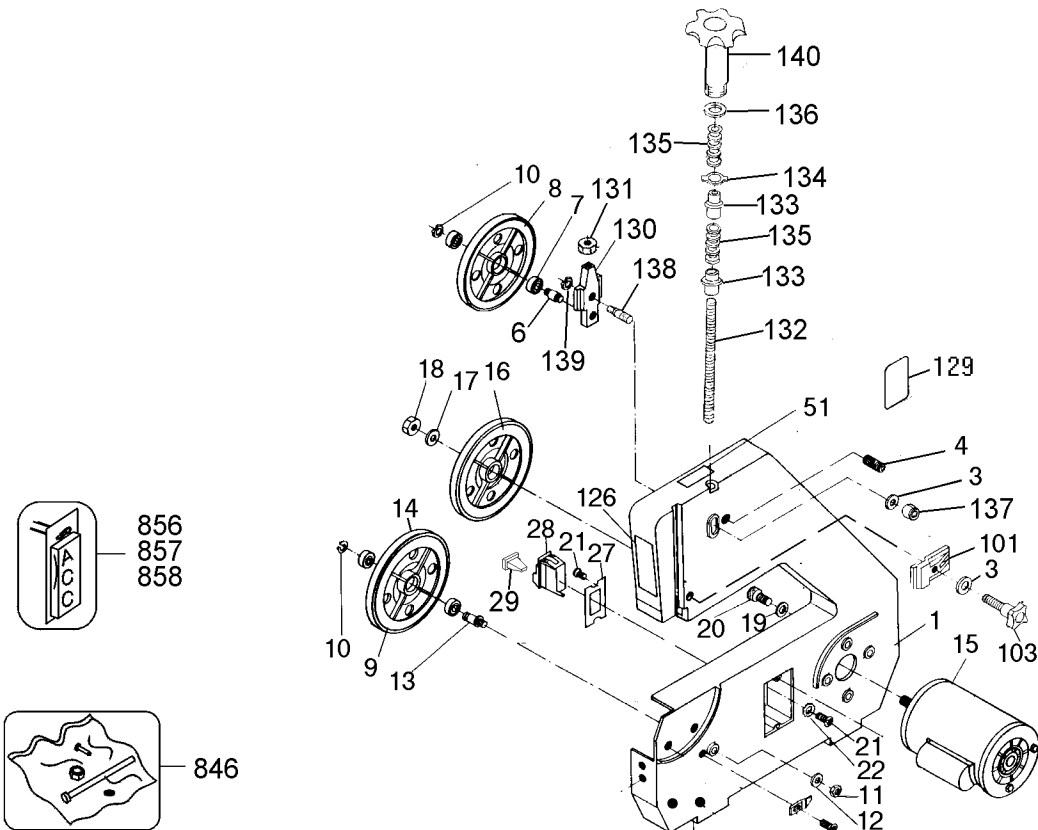

OLD STYLE BLADE TENSION ASSEMBLY.
DATE CODE EARLIER
THEN 9432.

NEW STYLE BLADE TENSION ASSEMBLY.
DATE CODE 9432 AND LATER

Parts List for 9443 Type 1

Item Number	Part Number	Description	Qty Required
1	000000-00	No Longer Available	1
2	000000-00	No Longer Available	2
3	000000-00	No Longer Available	10
4	000000-00	No Longer Available	1
5	000000-00	No Longer Available	1
6	000000-00	No Longer Available	1
7	330003-17	BEARING,BALL	4
8	000000-00	No Longer Available	1
9	000000-00	No Longer Available	3
10	000000-00	No Longer Available	2
11	000000-00	No Longer Available	1
12	000000-00	No Longer Available	1
13	000000-00	No Longer Available	1
14	000000-00	No Longer Available	1
15	000000-00	No Longer Available	1
16	000000-00	No Longer Available	1
17	000000-00	No Longer Available	1
18	000000-00	No Longer Available	1
19	000000-00	No Longer Available	4
20	000000-00	No Longer Available	4
21	000000-00	No Longer Available	6
22	000000-00	No Longer Available	2
23	000000-00	No Longer Available	2
24	000000-00	No Longer Available	1
25	000000-00	No Longer Available	1
26	32114-06	CONNECTOR	1
27	000000-00	No Longer Available	1