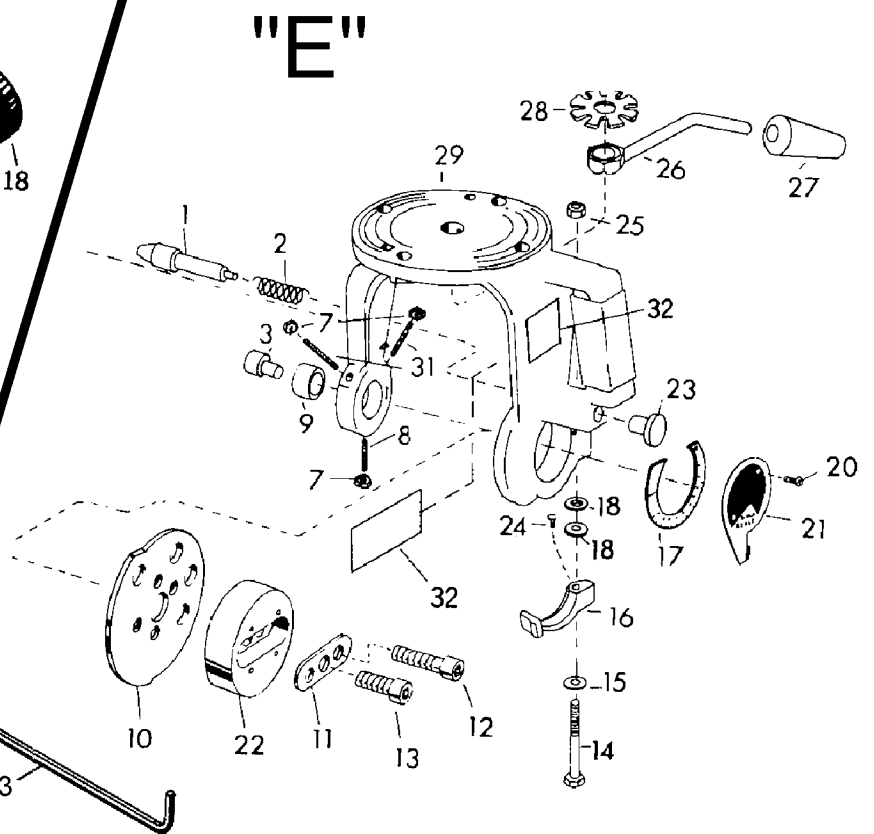

"F"

"D"

"E"

Parts List for 7770-10 Type 2

Item Number	Part Number	Description	Qty Required
1	000000-00	No Longer Available	1
2	000000-00	No Longer Available	1
3	860083-04	NUT	32
4	000000-00	No Longer Available	1
5	860088-00	SCREW	2
6	860073-03	WASHER	53
8	000000-00	No Longer Available	1
9	860083-05	NUT	9
10	000000-00	No Longer Available	1
11	000000-00	No Longer Available	1
12	000000-00	No Longer Available	1
13	000000-00	No Longer Available	1
14	000000-00	No Longer Available	1
15	860074-04	WASHER	5
16	000000-00	No Longer Available	1
18	000000-00	No Longer Available	2
19	000000-00	No Longer Available	1
101	000000-00	No Longer Available	1
102	000000-00	No Longer Available	1
103	000000-00	No Longer Available	1
104	000000-00	No Longer Available	2
106	000000-00	No Longer Available	1
108	000000-00	No Longer Available	1
111	81273-00	BELT	1
113	000000-00	No Longer Available	1
114	860083-15	NUT,M8	5
116	000000-00	No Longer Available	4