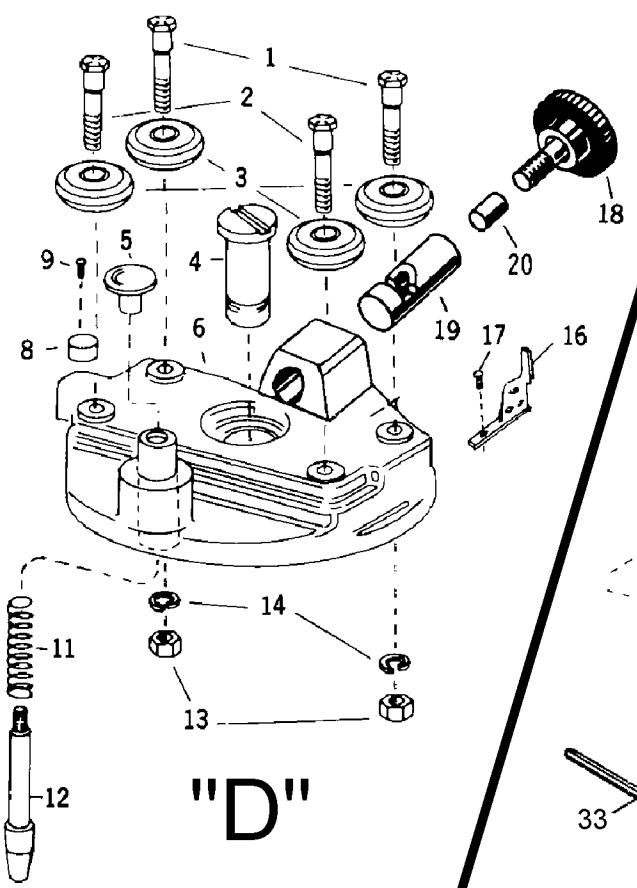

"F"

"D"

"E"

Parts List for 7770-10 Type 2

Item Number	Part Number	Description	Qty Required
1	000000-00	No Longer Available	1
2	000000-00	No Longer Available	1
3	860083-04	NUT	32
4	000000-00	No Longer Available	1
5	860088-00	SCREW	2
6	860073-03	WASHER	53
8	000000-00	No Longer Available	1
9	860083-05	NUT	9
10	000000-00	No Longer Available	1
11	000000-00	No Longer Available	1
12	000000-00	No Longer Available	1
13	000000-00	No Longer Available	1
14	000000-00	No Longer Available	1
15	860074-04	WASHER	5
16	000000-00	No Longer Available	1
18	000000-00	No Longer Available	2
19	000000-00	No Longer Available	1
101	000000-00	No Longer Available	1
102	000000-00	No Longer Available	1
103	000000-00	No Longer Available	1
104	000000-00	No Longer Available	2
106	000000-00	No Longer Available	1
108	000000-00	No Longer Available	1
111	81273-00	BELT	1
113	000000-00	No Longer Available	1
114	860083-15	NUT,M8	5
116	000000-00	No Longer Available	4