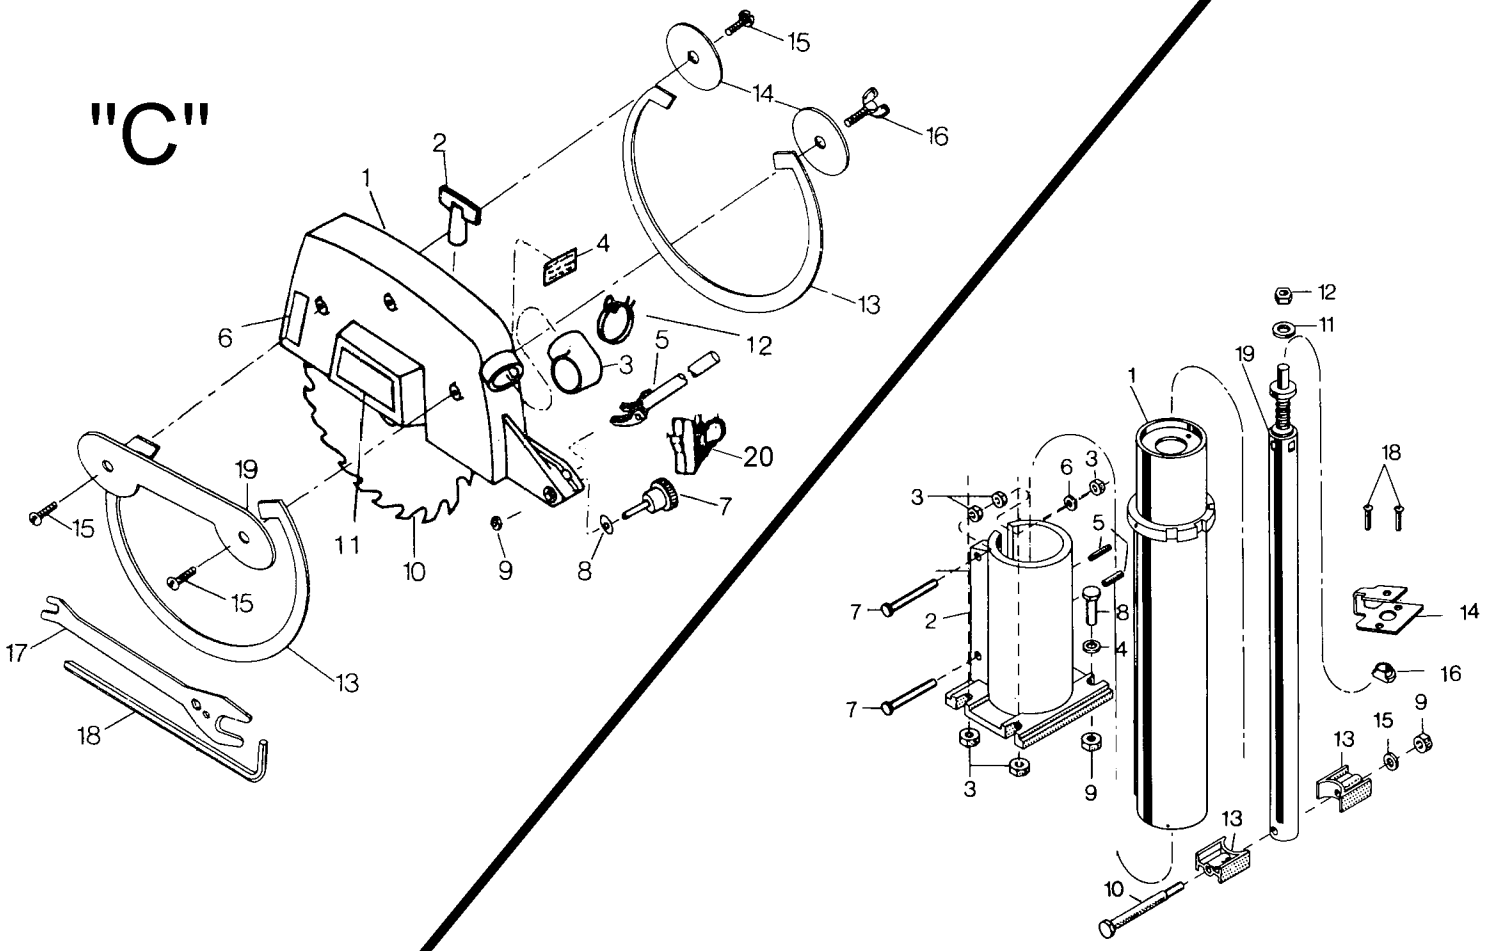

"A"

"C"

Parts List for 7749 Type 2

Item Number	Part Number	Description	Qty Required
1	000000-00	No Longer Available	1
2	000000-00	No Longer Available	1
3	860083-04	NUT	8
4	000000-00	No Longer Available	1
5	860088-00	SCREW	2
6	860073-03	WASHER	5
8	000000-00	No Longer Available	1
9	860083-05	NUT	9
10	000000-00	No Longer Available	1
11	000000-00	No Longer Available	1
12	000000-00	No Longer Available	1
13	000000-00	No Longer Available	1
14	000000-00	No Longer Available	1
15	860074-04	WASHER	5
16	000000-00	No Longer Available	1
18	000000-00	No Longer Available	2
19	000000-00	No Longer Available	1
101	000000-00	No Longer Available	1
103	000000-00	No Longer Available	1
104	000000-00	No Longer Available	2
106	000000-00	No Longer Available	1
108	000000-00	No Longer Available	1
111	81273-00	BELT	1
113	000000-00	No Longer Available	1
114	860083-15	NUT,M8	3
116	000000-00	No Longer Available	5
118	000000-00	No Longer Available	3