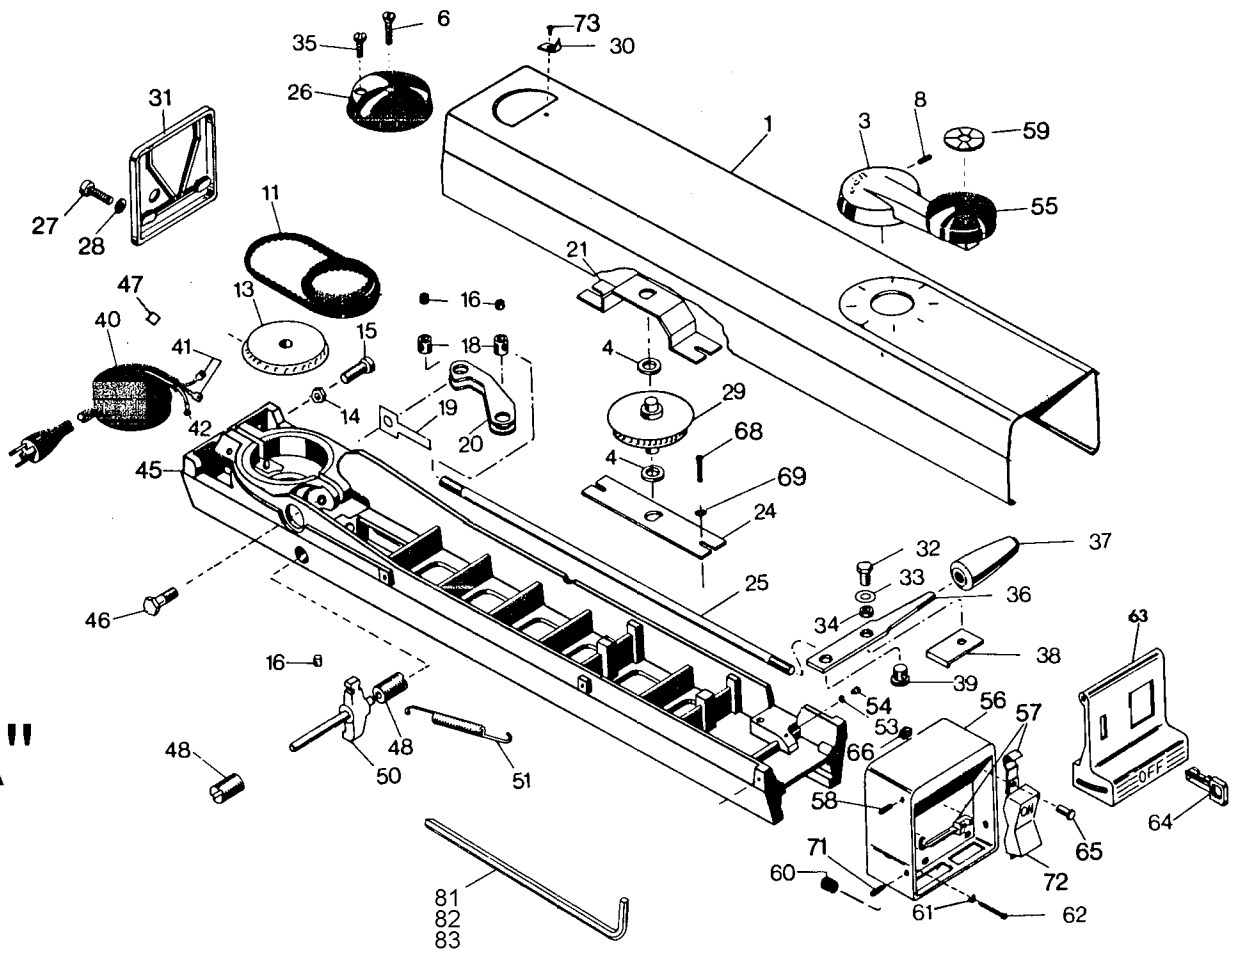

"A"

"C"

Parts List for 7749 Type 2

Item Number	Part Number	Description	Qty Required
1	000000-00	No Longer Available	1
2	000000-00	No Longer Available	1
3	860083-04	NUT	8
4	000000-00	No Longer Available	1
5	860088-00	SCREW	2
6	860073-03	WASHER	5
8	000000-00	No Longer Available	1
9	860083-05	NUT	9
10	000000-00	No Longer Available	1
11	000000-00	No Longer Available	1
12	000000-00	No Longer Available	1
13	000000-00	No Longer Available	1
14	000000-00	No Longer Available	1
15	860074-04	WASHER	5
16	000000-00	No Longer Available	1
18	000000-00	No Longer Available	2
19	000000-00	No Longer Available	1
101	000000-00	No Longer Available	1
103	000000-00	No Longer Available	1
104	000000-00	No Longer Available	2
106	000000-00	No Longer Available	1
108	000000-00	No Longer Available	1
111	81273-00	BELT	1
113	000000-00	No Longer Available	1
114	860083-15	NUT,M8	3
116	000000-00	No Longer Available	5
118	000000-00	No Longer Available	3