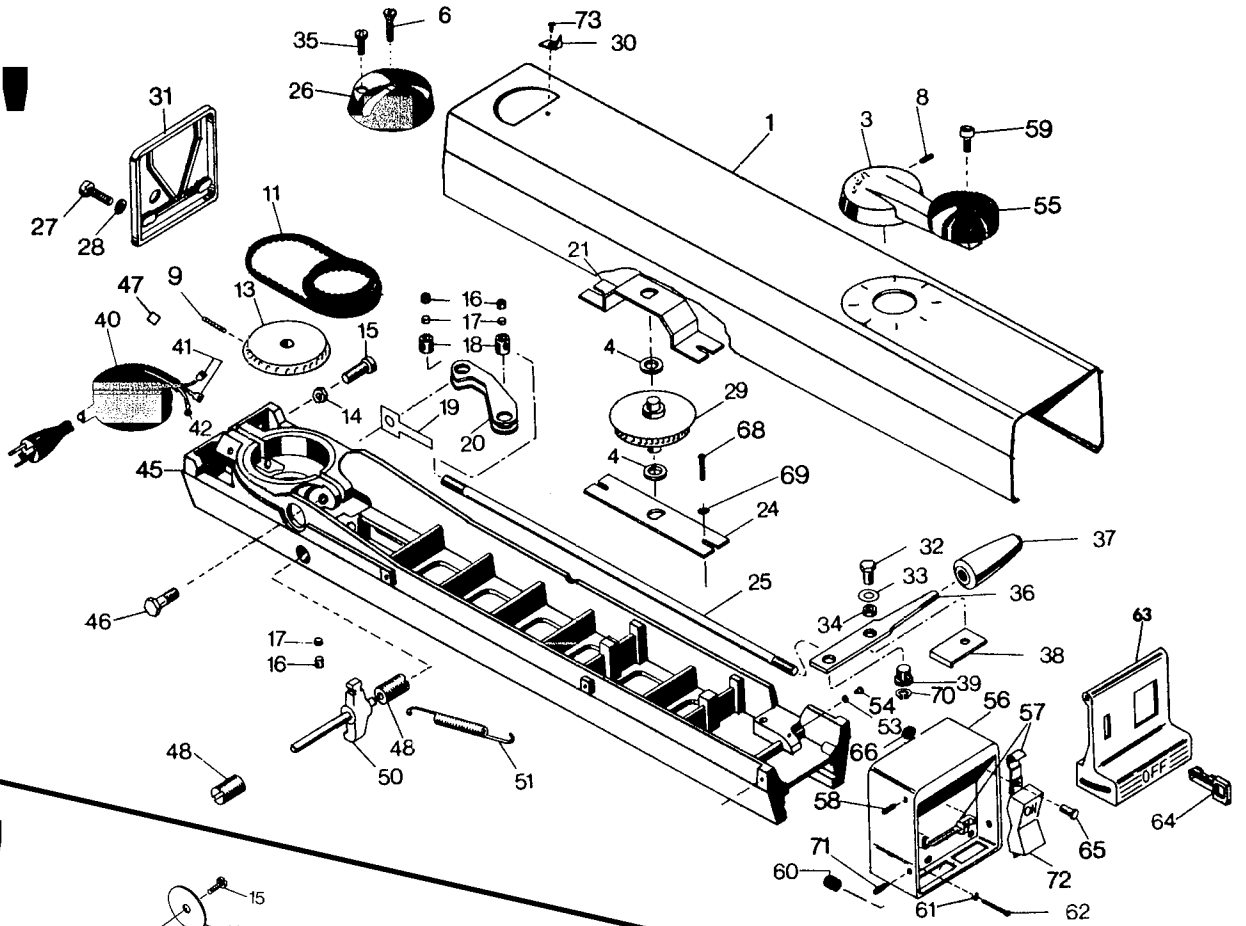

"A"

"C"

"B"

Parts List for 7749 Type 1

Item Number	Part Number	Description	Qty Required
1	000000-00	No Longer Available	1
2	000000-00	No Longer Available	1
3	000000-00	No Longer Available	1
5	000000-00	No Longer Available	1
6	000000-00	No Longer Available	2
7	000000-00	No Longer Available	1
8	000000-00	No Longer Available	1
9	239477-01	NUT,HEX	4
10	000000-00	No Longer Available	1
11	000000-00	No Longer Available	1
12	99389-06	WASHER	2
13	000000-00	No Longer Available	1
14	000000-00	No Longer Available	1
15	000000-00	No Longer Available	1
16	000000-00	No Longer Available	1
18	000000-00	No Longer Available	1
19	000000-00	No Longer Available	1
20	000000-00	No Longer Available	1
101	000000-00	No Longer Available	1
103	000000-00	No Longer Available	1
104	000000-00	No Longer Available	1
106	000000-00	No Longer Available	1
108	000000-00	No Longer Available	1
109	000000-00	No Longer Available	1
111	81273-00	BELT	1
113	000000-00	No Longer Available	1
114	000000-00	No Longer Available	2