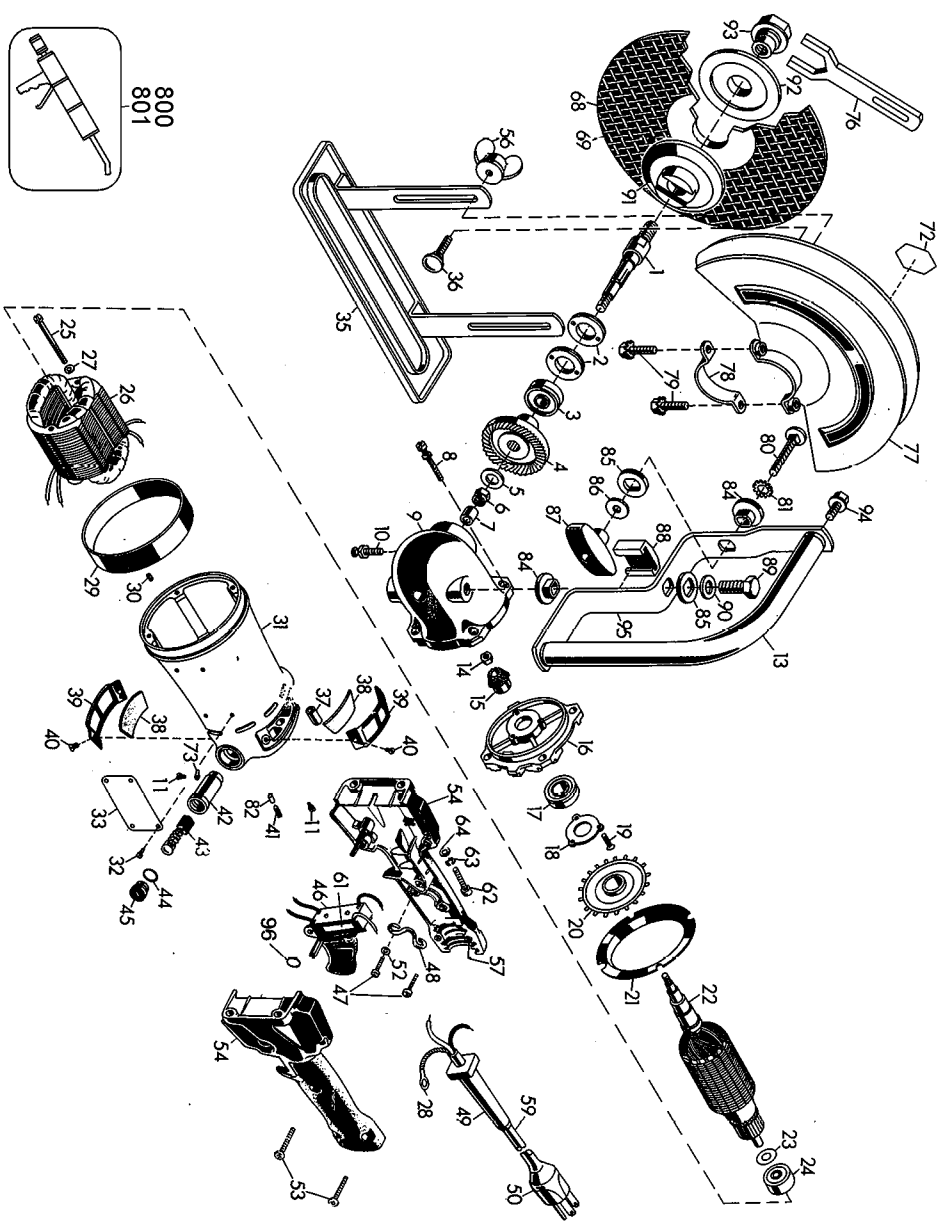

800
801

Parts List for 3912 Type 3

Item Number	Part Number	Description	Qty Required
1	62299-00	SPINDLE	1
2	15782-00	RING,LOCKING	2
3	50706-00	BEARING,BALL	1
4	133063-01	GEAR	1
5	53506-00	WASHER	1
6	56902-01	NUT	1
7	21635-00	BEARING,NEEDLE	1
8	99461-28	SCREW	4
9	429882-08	GEAR CASE	1
10	133274-01	LOCK PIN	1
11	132069-00	SCREW	3
13	000000-00	No Longer Available	1
14	24926-01	NUT	1
15	133064-00	PINION	1
16	000000-00	No Longer Available	1
17	50271-00	BEARING,BALL	1
18	131519-00	BEARING PLATE	1
19	94561-00	SCREW	3
20	62272-00	FAN	1
21	922772-00	BAFFLE,FAN	1
22	146650-39	ARMATURE	1
23	36390-00	WASHER	1
24	14201-00	BEARING,BALL	1
25	18759-00	SCREW	2
26	619752-00	FIELD	1
27	417-00	WASHER	2
28	94593-03	TERMINAL	1

COPYRIGHT© 2005. All Rights Reserved.

Parts list, pricing, and availability subject to change. Please visit www.dewaltservicenet.com for current parts information.

Parts List for 3912 Type 3

Item Number	Part Number	Description	Qty Required
29	72999-00	RING	1
30	30612-00	PLUG	1
31	50280-02	CASE,FIELD	1
32	3041-00	SCREW	4
33	000000-00	No Longer Available	1
35	93285-00	SHOE	1
36	96779-00	BOLT	2
37	67414-00	TUBE	2
38	63580-00	FILTER	2
39	50255-00	COVER,BRUSH	2
40	36285-00	SCREW	4
41	32172-00	SCREW	2
42	145018-00	HOLDER,BRUSH	2
43	50274-00	BRUSH&SPRING	2
44	96122-00	O RING	2
45	49888-01	CAP,BRUSH	2
46	131004-00	SWITCH,TRIGGER	1
47	1789-00	SCREW	2
47	330019-10	SCREW	2
48	132319-01	CLAMP,CORD	1
49	62300-00	PROTECTOR,CORD	1
50	234900-00	PLUG 120V 3WIRE	1
52	99361-07	WASHER	2
53	96089-00	SCREW	5
54	429972-00	HANDLE ASSY.	1
56	82007-00	NUT	2
57	131673-01	INSERT	5