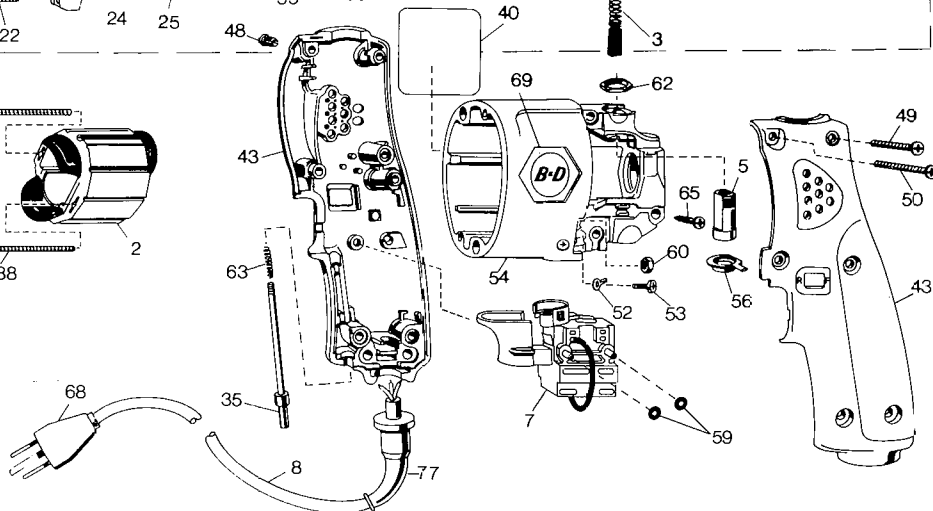

800

Parts List for 2054-09 Type 3

Item Number	Part Number	Description	Qty Required
1	000000-00	No Longer Available	1
2	000000-00	No Longer Available	1
3	133021-00	BRUSH	2
5	000000-00	No Longer Available	1
6	000000-00	No Longer Available	1
7	000000-00	No Longer Available	1
8	36480-98	CORD/10FT./18-3	1
10	330003-04	BEARING,BALL	1
11	21287-00	GUIDE	1
12	86211-00	SPRING	1
13	000000-00	No Longer Available	1
14	87692-00	RING,RETAINING	1
19	330003-09	BEARING,BALL	1
20	000000-00	No Longer Available	1
21	90866-00	WASHER	1
22	000000-00	No Longer Available	1
23	000000-00	No Longer Available	1
24	93129-00	BEARING,NEEDLE	1
25	000000-00	No Longer Available	1
27	000000-00	No Longer Available	1
29	93128-00	BEARING,NEEDLE	2
30	000000-00	No Longer Available	1
31	89210-00	RING,RETAINING	3
32	448278-00	SLEEVE	1
34	96558-04	CLUTCH	2
35	000000-00	No Longer Available	1
36	000000-00	No Longer Available	1

COPYRIGHT© 2005. All Rights Reserved.

Parts list, pricing, and availability subject to change. Please visit www.dewaltservicenet.com for current parts information.

Parts List for 2054-09 Type 3

Item Number	Part Number	Description	Qty Required
37	000000-00	No Longer Available	1
38	000000-00	No Longer Available	1
39	86134-00	SPRING	1
40	000000-00	No Longer Available	1
41	330003-04	BEARING,BALL	1
43	000000-00	No Longer Available	1
44	90639-02	ADJ.COLLAR	1
45	387451-00	BALL RETAINER	1
46	87928-00	SPRING,LOCATOR	1
48	131673-01	INSERT	6
49	99276-14	SCREW	5
50	000000-00	No Longer Available	1
52	53650-00	TERMINAL	1
53	000000-00	No Longer Available	1
54	000000-00	No Longer Available	1
55	000000-00	No Longer Available	1
56	000000-00	No Longer Available	1
57	000000-00	No Longer Available	1
58	93105-01	HOUSING,CLUTCH	1
59	000000-00	No Longer Available	1
60	12226-00	NUT	2
62	24701-00	NUT	2
63	000000-00	No Longer Available	1
65	330019-13	SCREW,M4X19	1
67	000000-00	No Longer Available	1
68	234900-01	PLUG 120V 3WIRE	1
69	000000-00	No Longer Available	1