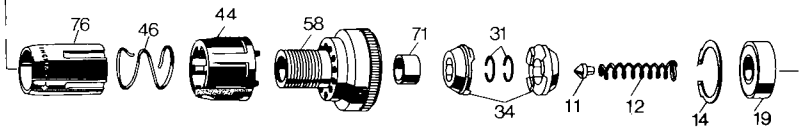

800

Parts List for 2054-09 Type 3

Item Number	Part Number	Description	Qty Required
1	000000-00	No Longer Available	1
2	000000-00	No Longer Available	1
3	133021-00	BRUSH	2
5	000000-00	No Longer Available	1
6	000000-00	No Longer Available	1
7	000000-00	No Longer Available	1
8	36480-98	CORD/10FT./18-3	1
10	330003-04	BEARING,BALL	1
11	21287-00	GUIDE	1
12	86211-00	SPRING	1
13	000000-00	No Longer Available	1
14	87692-00	RING,RETAINING	1
19	330003-09	BEARING,BALL	1
20	000000-00	No Longer Available	1
21	90866-00	WASHER	1
22	000000-00	No Longer Available	1
23	000000-00	No Longer Available	1
24	93129-00	BEARING,NEEDLE	1
25	000000-00	No Longer Available	1
27	000000-00	No Longer Available	1
29	93128-00	BEARING,NEEDLE	2
30	000000-00	No Longer Available	1
31	89210-00	RING,RETAINING	3
32	448278-00	SLEEVE	1
34	96558-04	CLUTCH	2
35	000000-00	No Longer Available	1
36	000000-00	No Longer Available	1

COPYRIGHT© 2005. All Rights Reserved.

Parts list, pricing, and availability subject to change. Please visit www.dewaltservicenet.com for current parts information.

Parts List for 2054-09 Type 3

Item Number	Part Number	Description	Qty Required
37	000000-00	No Longer Available	1
38	000000-00	No Longer Available	1
39	86134-00	SPRING	1
40	000000-00	No Longer Available	1
41	330003-04	BEARING,BALL	1
43	000000-00	No Longer Available	1
44	90639-02	ADJ.COLLAR	1
45	387451-00	BALL RETAINER	1
46	87928-00	SPRING,LOCATOR	1
48	131673-01	INSERT	6
49	99276-14	SCREW	5
50	000000-00	No Longer Available	1
52	53650-00	TERMINAL	1
53	000000-00	No Longer Available	1
54	000000-00	No Longer Available	1
55	000000-00	No Longer Available	1
56	000000-00	No Longer Available	1
57	000000-00	No Longer Available	1
58	93105-01	HOUSING,CLUTCH	1
59	000000-00	No Longer Available	1
60	12226-00	NUT	2
62	24701-00	NUT	2
63	000000-00	No Longer Available	1
65	330019-13	SCREW,M4X19	1
67	000000-00	No Longer Available	1
68	234900-01	PLUG 120V 3WIRE	1
69	000000-00	No Longer Available	1