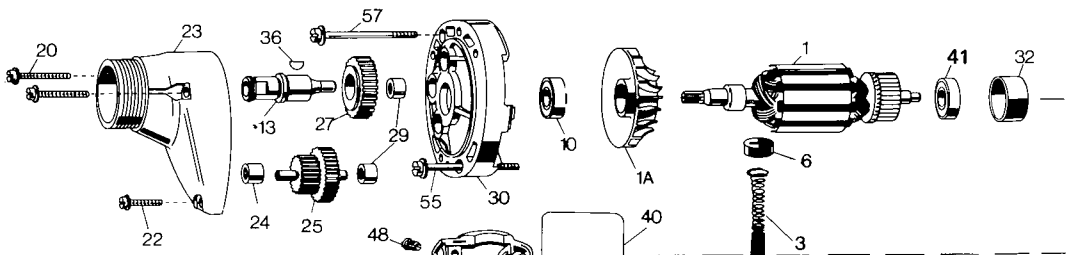

800

Parts List for 2054-09 Type 3

Item Number	Part Number	Description	Qty Required
1	000000-00	No Longer Available	1
2	000000-00	No Longer Available	1
3	133021-00	BRUSH	2
5	000000-00	No Longer Available	1
6	000000-00	No Longer Available	1
7	000000-00	No Longer Available	1
8	36480-98	CORD/10FT./18-3	1
10	330003-04	BEARING,BALL	1
11	21287-00	GUIDE	1
12	86211-00	SPRING	1
13	000000-00	No Longer Available	1
14	87692-00	RING,RETAINING	1
19	330003-09	BEARING,BALL	1
20	000000-00	No Longer Available	1
21	90866-00	WASHER	1
22	000000-00	No Longer Available	1
23	000000-00	No Longer Available	1
24	93129-00	BEARING,NEEDLE	1
25	000000-00	No Longer Available	1
27	000000-00	No Longer Available	1
29	93128-00	BEARING,NEEDLE	2
30	000000-00	No Longer Available	1
31	89210-00	RING,RETAINING	3
32	448278-00	SLEEVE	1
34	96558-04	CLUTCH	2
35	000000-00	No Longer Available	1
36	000000-00	No Longer Available	1

COPYRIGHT© 2005. All Rights Reserved.

Parts list, pricing, and availability subject to change. Please visit www.dewaltservicenet.com for current parts information.

Parts List for 2054-09 Type 3

Item Number	Part Number	Description	Qty Required
37	000000-00	No Longer Available	1
38	000000-00	No Longer Available	1
39	86134-00	SPRING	1
40	000000-00	No Longer Available	1
41	330003-04	BEARING,BALL	1
43	000000-00	No Longer Available	1
44	90639-02	ADJ.COLLAR	1
45	387451-00	BALL RETAINER	1
46	87928-00	SPRING,LOCATOR	1
48	131673-01	INSERT	6
49	99276-14	SCREW	5
50	000000-00	No Longer Available	1
52	53650-00	TERMINAL	1
53	000000-00	No Longer Available	1
54	000000-00	No Longer Available	1
55	000000-00	No Longer Available	1
56	000000-00	No Longer Available	1
57	000000-00	No Longer Available	1
58	93105-01	HOUSING,CLUTCH	1
59	000000-00	No Longer Available	1
60	12226-00	NUT	2
62	24701-00	NUT	2
63	000000-00	No Longer Available	1
65	330019-13	SCREW,M4X19	1
67	000000-00	No Longer Available	1
68	234900-01	PLUG 120V 3WIRE	1
69	000000-00	No Longer Available	1