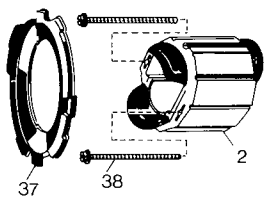

800

Parts List for 2054-09 Type 3

Item Number	Part Number	Description	Qty Required
1	000000-00	No Longer Available	1
2	000000-00	No Longer Available	1
3	133021-00	BRUSH	2
5	000000-00	No Longer Available	1
6	000000-00	No Longer Available	1
7	000000-00	No Longer Available	1
8	36480-98	CORD/10FT./18-3	1
10	330003-04	BEARING,BALL	1
11	21287-00	GUIDE	1
12	86211-00	SPRING	1
13	000000-00	No Longer Available	1
14	87692-00	RING,RETAINING	1
19	330003-09	BEARING,BALL	1
20	000000-00	No Longer Available	1
21	90866-00	WASHER	1
22	000000-00	No Longer Available	1
23	000000-00	No Longer Available	1
24	93129-00	BEARING,NEEDLE	1
25	000000-00	No Longer Available	1
27	000000-00	No Longer Available	1
29	93128-00	BEARING,NEEDLE	2
30	000000-00	No Longer Available	1
31	89210-00	RING,RETAINING	3
32	448278-00	SLEEVE	1
34	96558-04	CLUTCH	2
35	000000-00	No Longer Available	1
36	000000-00	No Longer Available	1

COPYRIGHT© 2005. All Rights Reserved.

Parts list, pricing, and availability subject to change. Please visit www.dewaltservicenet.com for current parts information.

Parts List for 2054-09 Type 3

Item Number	Part Number	Description	Qty Required
37	000000-00	No Longer Available	1
38	000000-00	No Longer Available	1
39	86134-00	SPRING	1
40	000000-00	No Longer Available	1
41	330003-04	BEARING,BALL	1
43	000000-00	No Longer Available	1
44	90639-02	ADJ.COLLAR	1
45	387451-00	BALL RETAINER	1
46	87928-00	SPRING,LOCATOR	1
48	131673-01	INSERT	6
49	99276-14	SCREW	5
50	000000-00	No Longer Available	1
52	53650-00	TERMINAL	1
53	000000-00	No Longer Available	1
54	000000-00	No Longer Available	1
55	000000-00	No Longer Available	1
56	000000-00	No Longer Available	1
57	000000-00	No Longer Available	1
58	93105-01	HOUSING,CLUTCH	1
59	000000-00	No Longer Available	1
60	12226-00	NUT	2
62	24701-00	NUT	2
63	000000-00	No Longer Available	1
65	330019-13	SCREW,M4X19	1
67	000000-00	No Longer Available	1
68	234900-01	PLUG 120V 3WIRE	1
69	000000-00	No Longer Available	1