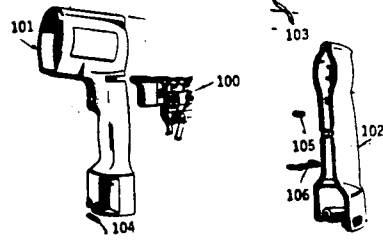

PARTS FOR CONVERTED UNITS

Parts List for 1941 Type 1

Item Number	Part Number	Description	Qty Required
1	92555-00	CHUCK & KEY	1
2	000000-00	No Longer Available	1
3	91843-00	BEARING,SLEEVE	1
4	000000-00	No Longer Available	3
5	000000-00	No Longer Available	1
6	000000-00	No Longer Available	1
7	91817-00	WASHER	2
9	91644-00	BEARING,THRUST	1
11	000000-00	No Longer Available	1
12	000000-00	No Longer Available	4
13	000000-00	No Longer Available	2
14	000000-00	No Longer Available	1
15	000000-00	No Longer Available	1
16	000000-00	No Longer Available	1
17	000000-00	No Longer Available	1
18	000000-00	No Longer Available	1
19	000000-00	No Longer Available	1
20	000000-00	No Longer Available	1
21	000000-00	No Longer Available	1
22	000000-00	No Longer Available	1
23	000000-00	No Longer Available	1
24	000000-00	No Longer Available	1
25	000000-00	No Longer Available	1
26	000000-00	No Longer Available	1
27	000000-00	No Longer Available	1
28	000000-00	No Longer Available	1
29	000000-00	No Longer Available	1

COPYRIGHT© 2005. All Rights Reserved.

Parts list, pricing, and availability subject to change. Please visit www.dewaltservicenet.com for current parts information.

Parts List for 1941 Type 1

Item Number	Part Number	Description	Qty Required
30	000000-00	No Longer Available	1
31	330019-13	SCREW,M4X19	2
32	000000-00	No Longer Available	1
33	450054-00	BATTERY PACK	1
34	000000-00	No Longer Available	1
35	91874-00	SPRING	1
36	000000-00	No Longer Available	1
37	000000-00	No Longer Available	1
38	99275-08	SCREW	2
39	99229-05	ROLLER	2
40	000000-00	No Longer Available	1
41	000000-00	No Longer Available	2
42	71025-00	TIE STRAP	1
43	000000-00	No Longer Available	1
44	000000-00	No Longer Available	1
100	448352-02	SWITCH,ON-OFF	1
101	000000-00	No Longer Available	1
102	000000-00	No Longer Available	1
103	464201-00	BRUSH & LEAD	1
104	000000-00	No Longer Available	1
105	30612-00	PLUG	1
106	000000-00	No Longer Available	1
501	65630-00	SCREW	1
800	429698-00	GREASE:4 LB CAN	1