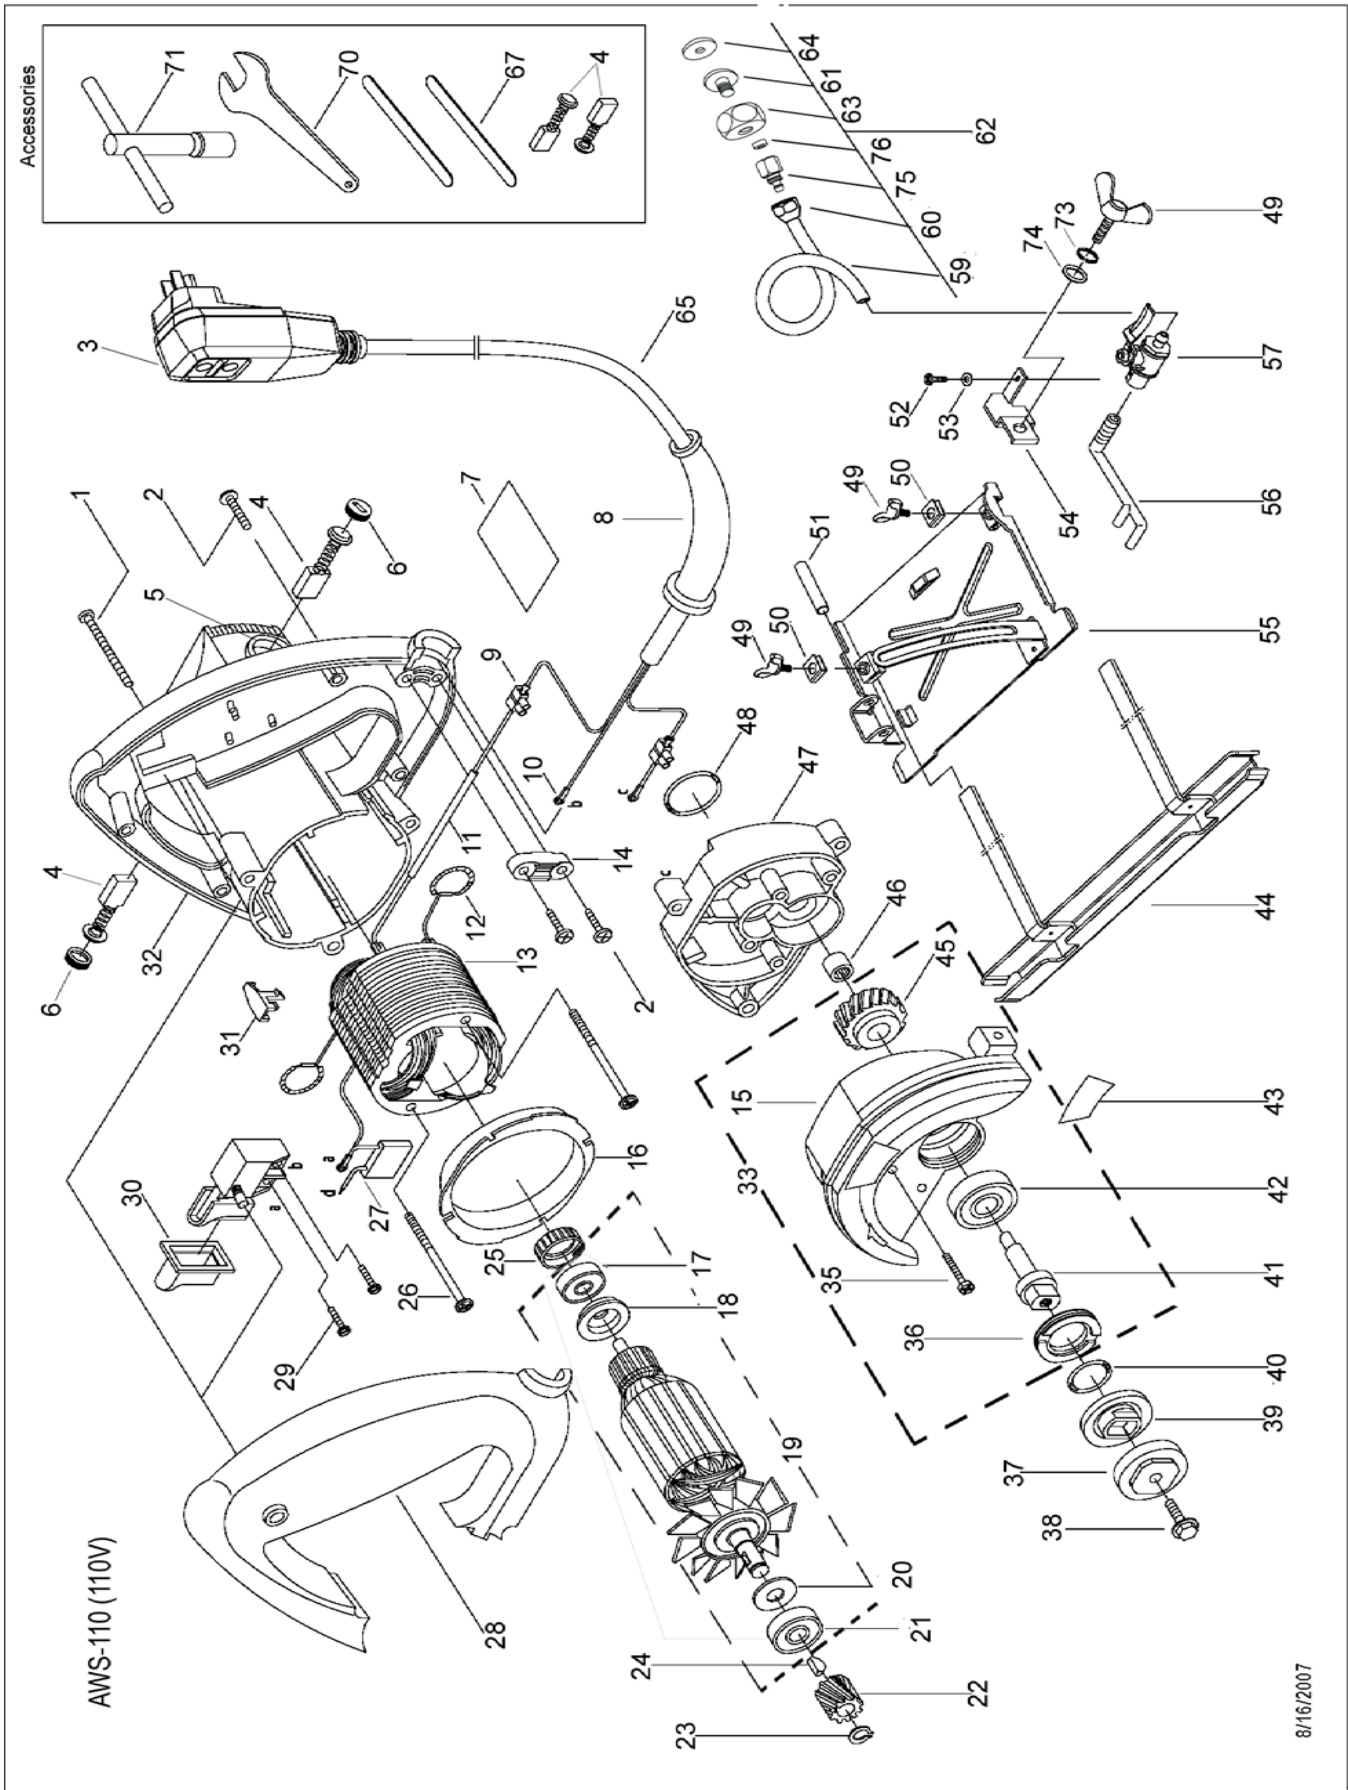

8/16/2007

ALPHA® AWS-110 WET STONE CUTTER PARTS LIST

Drawing No.	Part No.	Item Description	MSRP
1	133080	Screw M5×40	\$ 0.90
2	130031	Self-tapping Screw 3.9 x 19	\$ 0.29
3	133051	Snap Ring M8	\$ 0.05
3	133289/133292	GFCI 110V/220V	\$30.97
4	133033	Carbon Brush (2pc set)	\$ 6.80
5	133031	Brush Holder	\$ 1.73
6	133032	Brush Cap	\$ 1.20
7	133241/133240	Rated Plate 110V/220V	\$ 0.15
8	133047	Cable Sleeve	\$ 1.02
9	130618	Block Terminal	\$ 0.34
10	133040	Wire Terminal	\$ 0.15
11	133042	Insulation Pipe	\$ 0.30
12	133034	Brush Terminal Assembly	\$ 1.77
13	133436/133004	Field Coil 110V/220V	\$36.20
14	133086	Cable Clamp	\$ 0.18
15	133055	Cover	\$ 6.78
16	133030	Air Bridge	\$ 0.86
17	133025	Ball Bearing 608-2RZ	\$ 5.62
18	133024	Insulation Disc	\$ 0.16
19	133012	Armature 220V	\$43.29
19	133439	Armature 110V	\$43.29
20	133026	Bearing Cover	\$ 0.16
21	133027	Ball Bearing 629-2RZ	\$ 5.44
22	133048	Gear (Small)	\$ 8.25
24	133050	Woodruff Key	\$ 0.42
25	133028	Bearing Sleeve	\$ 0.74
26	133029	Self-tapping Screw 4.8×65	\$ 0.46
27	133392	Condenser Assembly	\$ 0.89
28	133254	Handle (for AWS-110)	\$ 3.42
29	133043	Switch (With Screw)	\$13.72
30	133044	Rubber Switch Cover	\$ 0.61
31	133041	Cable Clamp	\$ 0.32
32	133003	Rear Motor Housing (Blue)	\$12.94
33	133054	Spindle Assembly for AWS-110	\$42.32
35	133079	Screw M4×25	\$ 0.90
36	133060	Screw Cap	\$ 1.73
37	133082	Flange II (for AWS-110)	\$ 1.60
38	133464	Screw M6x20 - left	\$ 1.40
39	133081	Flange I (for AWS-110)	\$ 1.60