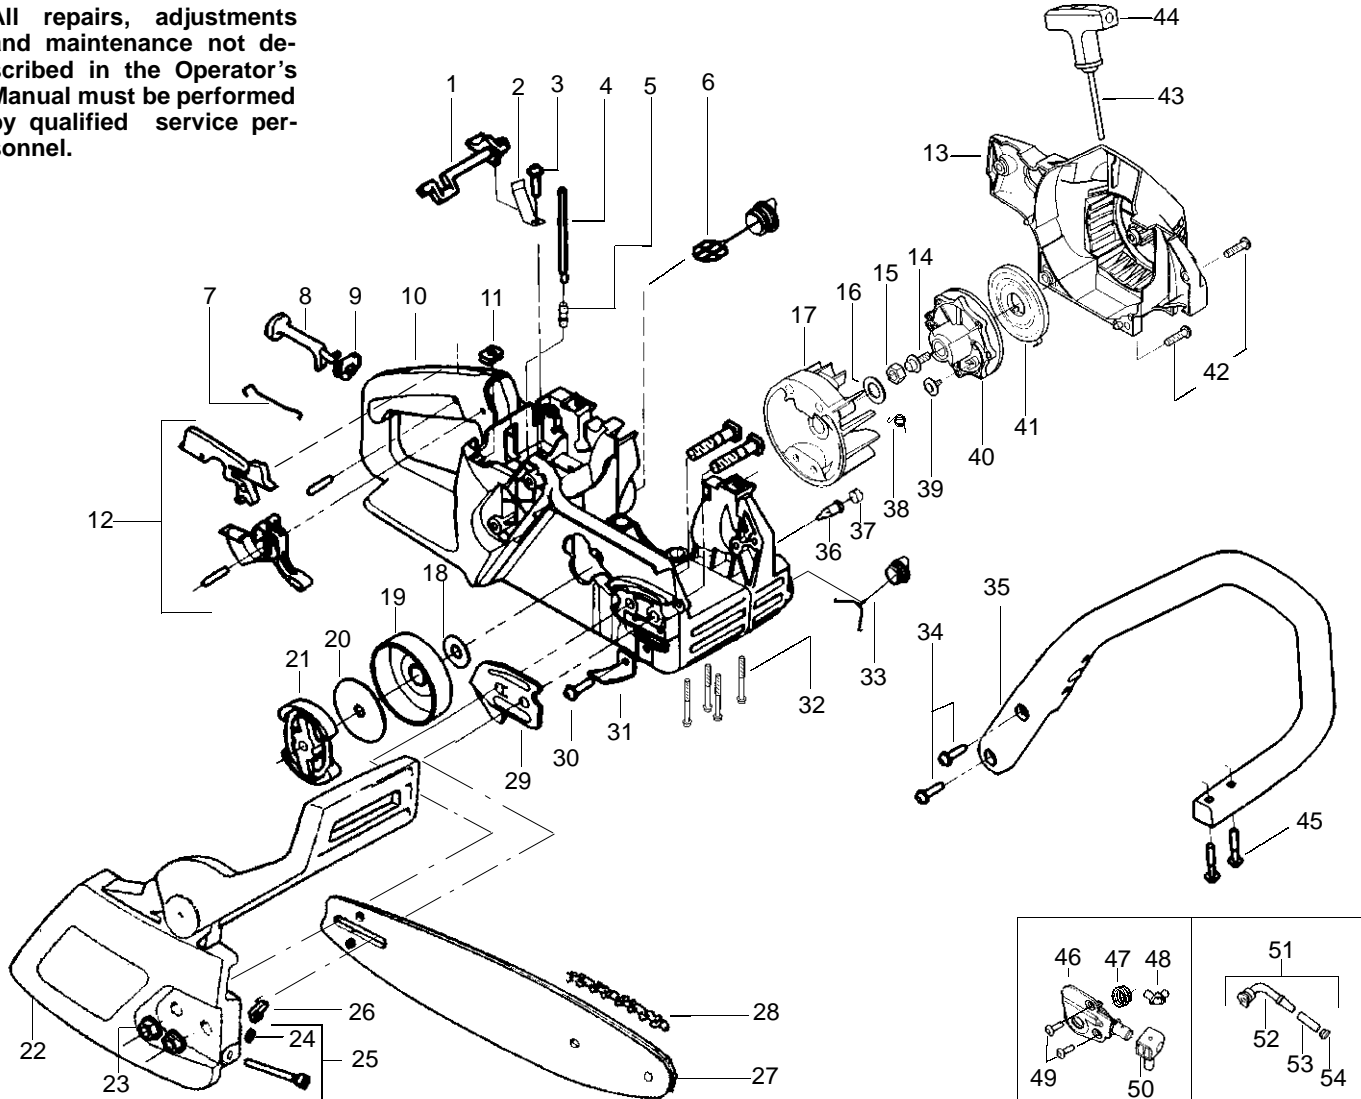

PARTS LIST NO. 530086676		POULAN® PARTS LIST	CHAIN SAW MODEL(S) Patriot 1900	
DATE 7/25/02	Replaces 530086676-12/19/01		NOTE: Illustration may differ from actual model due to design changes	PAGE NO. 1

⚠ WARNING

All repairs, adjustments and maintenance not described in the Operator's Manual must be performed by qualified service personnel.

Ref.	Part No.	Description	Ref.	Part No.	Description	Ref.	Part No.	Description
1.	530038227	Lever-Switch (Includes Pin)	21.	530014949	Assy. - Clutch	42.	530015892	Screw.
2.	530016149	Spring-Switch	22.	530054736	Assy-Chain Brake	43.	530069232	Kit-Rope
3.	530015775	Screw	23.	530015917	Nut-Bar Mounting	44.	530037485	Handle-Starter
4.	530069216	Kit-Fuel Line (Large)	24.	530038593	Retainer-Bar Adjust	45.	530015940	Screw
5.	530023877	Fitting	25.	530069611	Kit-Bar Adjust (incl.24,26)	46.	530071259	Kit-Oil Pump (incl 47,48,50)
6.	530047192	Assy-Fuel Cap	26.	530015826	Pin-Bar Adjust	47.	530037820	Gear-Worm Spring
7.	530037809	Wire-Throttle	27.	952044366	Bar-12"	48.	530049477	Elbow-Oil Pickup
8.	530047989	Lever-Choke	28.	952051208	Chain-12"	49.	530016064	Screw
9.	530038406	Grommet-Choke Knob	29.	530038238	Plate-Bar Mounting	50.	530019206	Seal Block
10.	530055588	Assy-Chassis	30.	530015814	Screw	51.	530047663	Assy-Oil-Pickup (Incl. 52, 53 & 54)
11.	530015922	Nut-Speed	31.	530029850	Chain Catcher	52.	530038373	Pickup-Oiler
12.	530069724	Kit-Trigger & Lockout	32.	530016132	Screw	53.	530037821	Filter-Oil
13.	530054175	Housing-Fan	33.	530010846	Assy-Oil Cap	54.	530030189	Plug-Oil Filter
14.	530015920	Screw	34.	530015814	Screw			
15.	530016134	Nut-Flywheel	35.	530037799	Handle-Front			
16.	530015127	Washer-Flywheel	36.	530026119	Valve-Check			
17.	530039209	Assy-Flywheel	37.	530038264	Plug - Bronze Vent			
18.	530015907	Washer - Thrust	38.	530023817	Spring - Starter Dog			
19.	530047061	Assy-Drum W/brg.	39.	530016080	Screw			
20.	530015611	Washer-Clutch	40.	530037817	Pulley-Starter			
			41.	530027531	Spring-Starter			

✓ = NEW PART NUMBER FOR THIS IPL

* = REFER TO THE SERVICE REFERENCE INDICATED FOR MORE INFORMATION. (LOCATED AT END OF IPL)