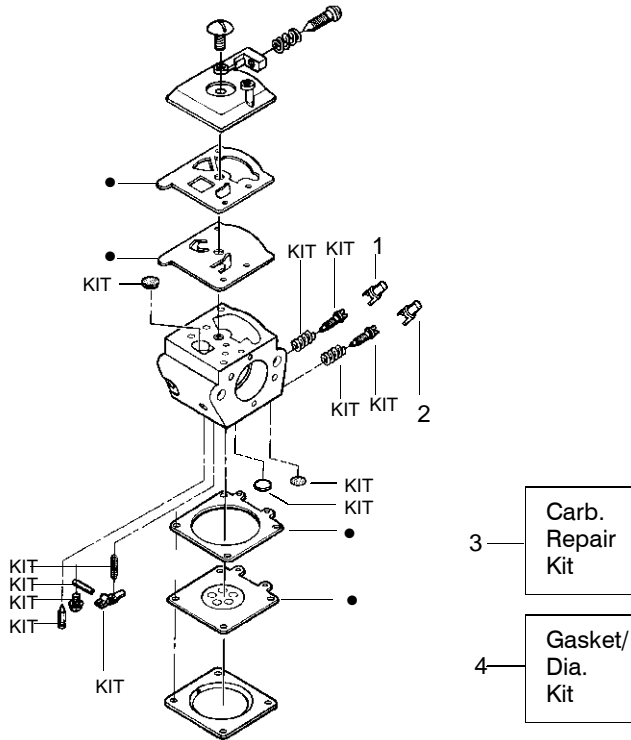

✓ = NEW PART NUMBER FOR THIS IPL

\* = REFER TO THE SERVICE REFERENCE INDICATED FOR MORE INFORMATION. (LOCATED AT END OF IPL)

**Walbro**  
**Carburetor Assembly**  
**WT324 – #530069703**

Ref.	Part No.	Description
38.	530038479	Limiter Cap—High (brown)
2.	530038478	Limiter Cap—Low (tan)
3.	—	Carburetor Repair Kit (KIT= Indicates Contents)
4.	530069826	Walbro (WT324)
	—	Gasket Diaphragm Kit (● Indicates Contents)
	530069844	Walbro (WT324)