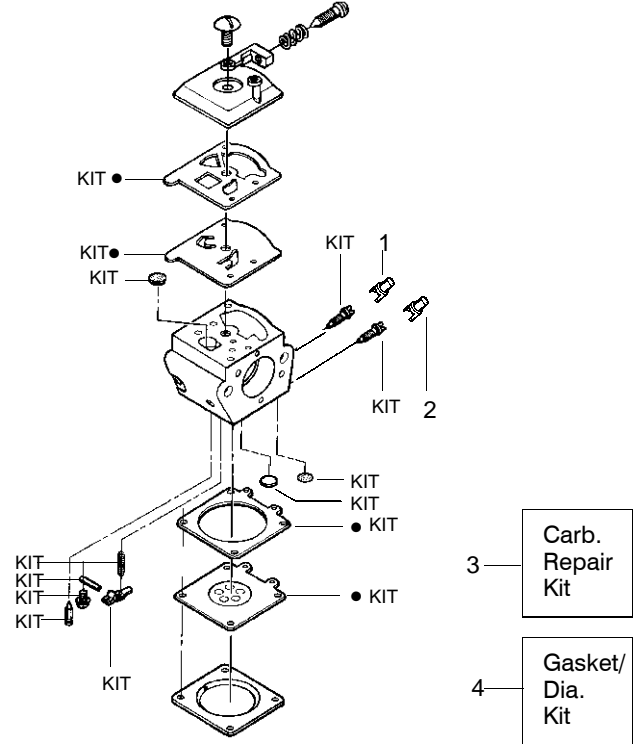

✓ = NEW PART NUMBER FOR THIS IPL

\* = REFER TO THE SERVICE REFERENCE INDICATED FOR MORE INFORMATION. (LOCATED AT END OF IPL)

**Walbro**  
**Carburetor Assembly**  
**WT324 – #530069703**

Ref.	Part No.	Description
38.	530038479	Limiter Cap—High (brown)
2.	530038478	Limiter Cap—Low (tan)
3.	—	Carburetor Repair Kit (KIT= Indicates Contents)
4.	530069826	Walbro (WT324)
	—	Gasket Diaphragm Kit (● Indicates Contents)
	530069844	Walbro (WT324)

**Zama**  
**Carburetor Assembly**  
**C1Q—W8**  
**See Service Reference**

Ref.	Part No.	Description
1.	530038479	Limiter Cap—High (brown)
2.	530038478	Limiter Cap—Low (tan)
3.	—	Carburetor Repair Kit (KIT= Indicates Contents)
	530071352	Zama (C1Q—W8)
4.	—	Gasket Diaphragm Kit (● Indicates Contents)
	530035270	Zama (C1Q—W8)