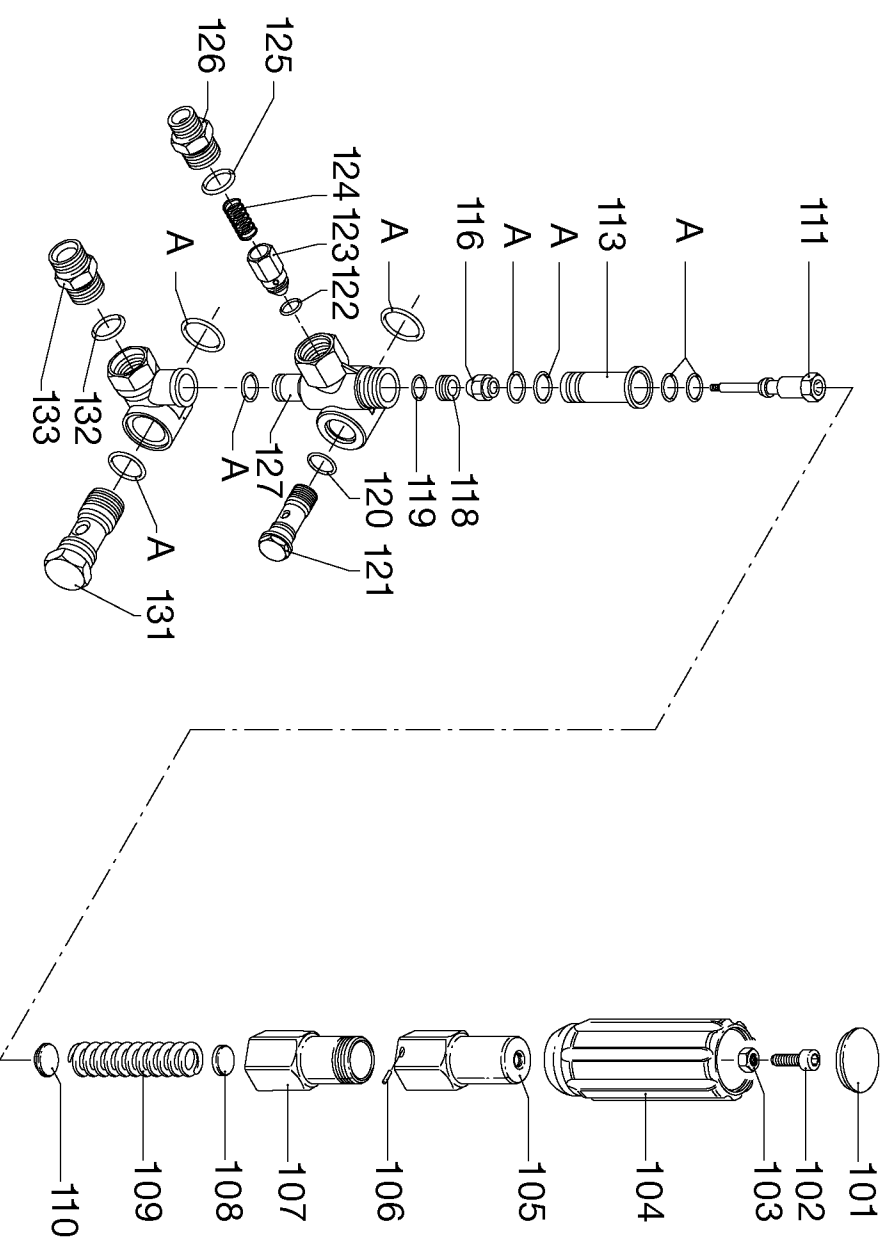

AR-20992 - UNLOADER

Parts List for PCK4040SP Type 1

Item Number	Part Number	Description	Qty Required
1	AR-960160	O-RING	1
2	AR-960850	PLUG	1
11	AR-960110	RING SUPPORT	1
13	AR-1380090	GUIDE PISTON	1
17	AR-850370	SCREW	1
18	AR-1380050	SUPPORT BEARING	1
22	AR-880130	CAP OIL	1
23	AR-962010	NUT	1
24	AR-962000	WASHER	1
26	AR-1380950	SPACER	1
27	AR-600180	O-RING	1
28	AR-1380920	PISTON GUIDING	1
29	AR-1380060	PIN PISTON	1
30	AR-1383020	ROD CONNECTING BRONZ	1
35	AR-1789010	COVER COMPLETE	1
36	AR-1343510	SCREW	1
40	AR-1380530	SHIM 5MM 0	1
40	AR-1382810	SHIM .05 MM	1
40	AR-1380120	SHIM 1MM 0	1
40	AR-1380130	SHIM 2MM 0	1
42	AR-740290	O-RING	1
43	AR-1989600	PLUG	1
50	AR-820150	SCREW	1
60	AR-1380320	BEARING	1
70	AR-1597	FLANGE ENGINE	1
71	AR-180030	SCREW	1
72	AR-1381850	WASHER	1

COPYRIGHT© 2005. All Rights Reserved.

Parts list, pricing, and availability subject to change. Please visit www.dewaltservicenet.com for current parts information.

Parts List for PCK4040SP Type 1

Item Number	Part Number	Description	Qty Required
73	AR-820440	SCREW GRUB	1
75	AR-1080401	RING	1
76	AR-1828	KIT VALVE	1
77	AR-2546	KIT PLUNGER	1
78	AR-1856	KIT OIL SEAL	1
79	AR-1857	KIT WATER SEAL	1
100	AR-20992	UNLOADER	1
101	AR-1560580	PLUG KNOB	1
102	AR-320360	SCREW TCEI M 8X22	1
103	AR-1660210	NUT	1
104	AR-1560400	HANDLE PRESSURE ADJU	1
105	AR-1560420	COVER SPRING	1
106	AR-1080070	PIN	1
107	AR-2260120	SPRING GUIDE	1
108	AR-2260140	PLATE UPPER	1
109	AR-1560350	SPRING	1
110	AR-2260130	PLATE LOWER	1
111	AR-2260060	PISTON	1
113	AR-2260040	PISTON GUIDE	1
116	AR-2260070	JET BY-PASS	1
118	AR-2260080	SEAT	1
121	AR-1540270	SCREW 3/8 G BRASS	1
123	000000-00	No Longer Available	1
124	AR-1560140	SPRING	1
126	AR-1540170	JET	1
127	AR-1080091	SPRING	1
131	AR-2260420	SCREW	1