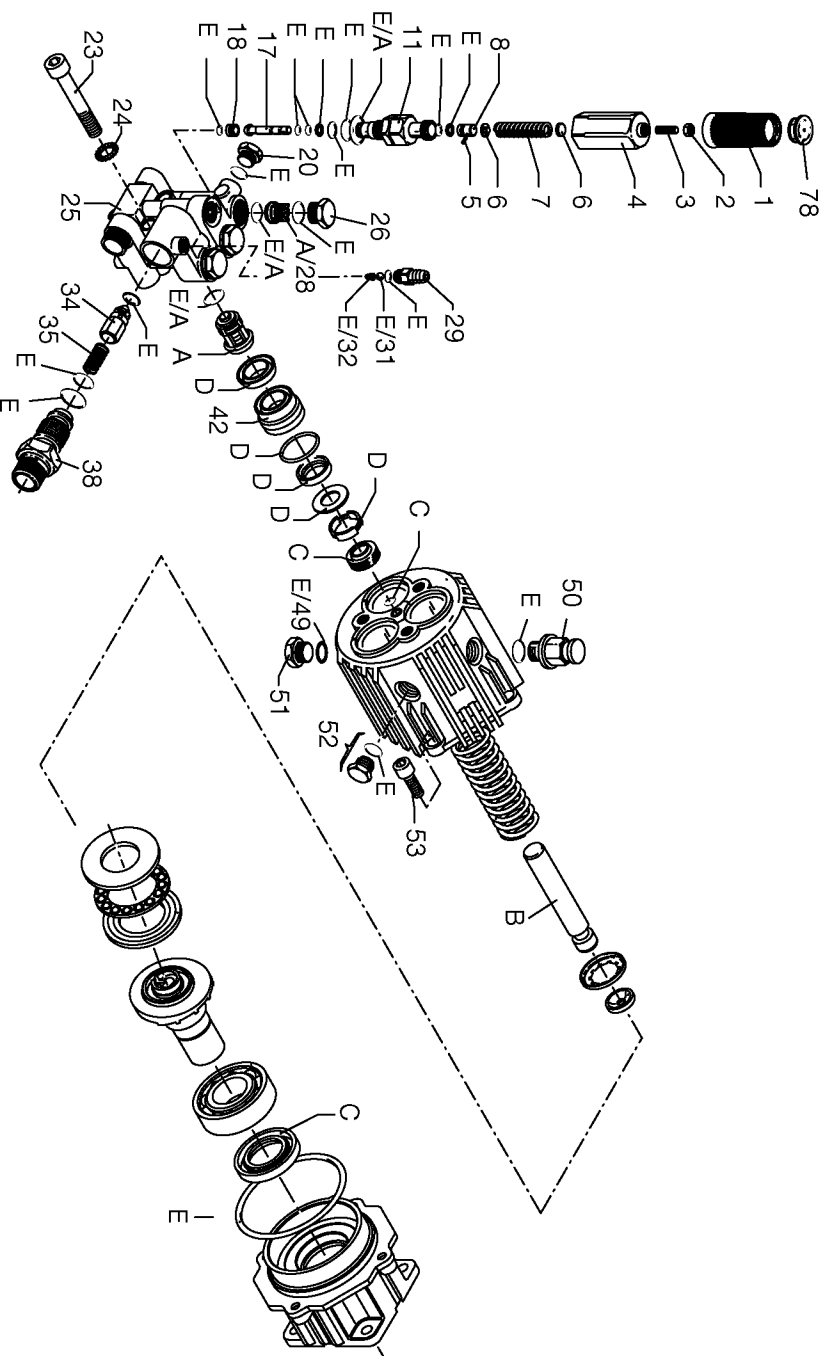

## Parts List for PCH2425 Type 2

Item Number	Part Number	Description	Qty Required
1	AR-1981780	KNOB	1
2	AR-1980300	NUT	1
3	AR-1540560	GRUB	1
4	AR-1980640	INSERT HANDLE	1
5	AR-1080070	PIN	1
6	AR-1980220	SPRING PLATE	1
7	AR-1271070	SPRING	1
8	AR-1080041	PISTON UPPER	1
11	AR-1980210	GUIDE PISTON	1
17	AR-1271160	PISTON LOWER	1
18	AR-1980200	SEAT VALVE 1	1
20	AR-880581	PLUG	1
23	AR-1980310	SCREW	1
24	AR-650530	WASHER	1
26	AR-1260162	PLUG	1
28	AR-1269050	VALVE COMPLETE	1
29	D29430	HOSE BARB AR-1982520	1
31	AR-1250280	BALL	1
32	AR-1560520	SPRING	1
34	AR-1540170	JET	1
35	AR-1080091	SPRING	1
38	D29431	DETERGENT INJECTOR	1
42	D29432	PISTON GUIDE AR-1981	1
49	AR-740290	O-RING	1
50	AR-1980380	PLUG	1
51	AR-1989600	PLUG	1
52	AR-1980290	PLUG	1

## Parts List for PCH2425 Type 2

Item Number	Part Number	Description	Qty Required
518	D30249	COLLER AXLE SET SCRE	2
519	D21436	SCREW .250-20X.750 U	2
520	D21437	NUT.250-20 FLANGEHEA	2
521	D30492	BUTTON SNAP .302 DIA	2
522	18297	BOLT .313-18X1.75 FL	4
523	16087	NUT .313-18 UNC FLAN	4
525	A06113	SCREW	4
527	A07802	HOSE	1
528	F179	ORING 1/4 QC	1
528	A06118	LANCE EXT	1
529	A09154	GUN	1
529	F179	ORING 1/4 QC	1
530	H140	HOSE ASSY CHEMICAL	1
531	NCT001	TOOL NOZZLE CLEANING	1
532	D30374	NOZZLE HOLDER RUBBER	1
533	D25573	KIT NOZZLE 3.25 QC 0	1