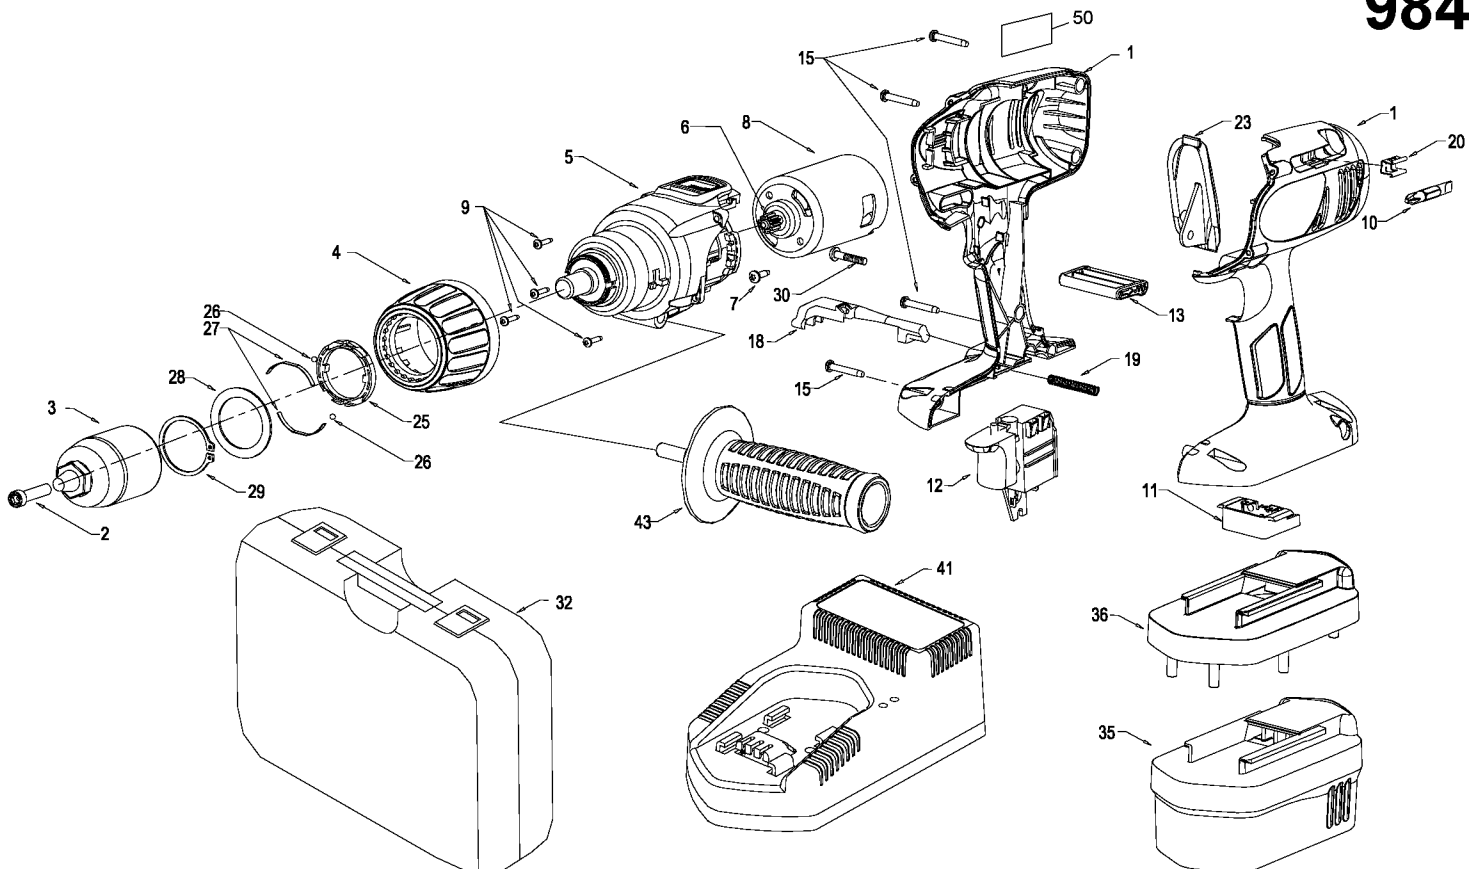

PORTER-CABLE

BATTERY DRILLS

WARNING: Electrical repairs should only be attempted by trained repairmen. Contact the nearest Porter-Cable Service Center or other competent repair center.

966
978
984

Parts List for 9978 Type 1

Item Number	Part Number	Description	Qty Required
1	905388	HANDLE SET	1
2	894098	SCREW	10
3	905261	1/2 CHUCK	1
4	905259	CLUTCH RING	1
5	905390	GEARBOX	1
6	891238	PINION	1
7	889199	SCREW-CHEESE HD	10
8	905392	MTR14.4V/2AMP DCONLY	1
9	907365	SCREW	10
10	895517	DRIVER BIT	1
11	891033	CONTACT ASSY.	1
12	893101	SWITCH	1
13	891247	FWRD/REVRSE SELECTOR	1
15	888993	SCREW	10
18	891352	RELEASE BUTTON	1
19	891353	SPRING	10
20	892955	CLIP	1
23	907464	SMALL GRIP	1
23	907471	MEDIUM GRIP	1
23	907472	LARGE GRIP	1
25	907442	PLASTIC RING	1
26	907440	BALL	1
27	907441	SPRING	10
28	907443	WASHER	10
29	907444	RETAINING RING	10
30	907438	SCREW	10
32	905291	CARRYING CASE	1

COPYRIGHT© 2005. All Rights Reserved.

Parts list, pricing, and availability subject to change. Please visit www.dewaltservicenet.com for current parts information.