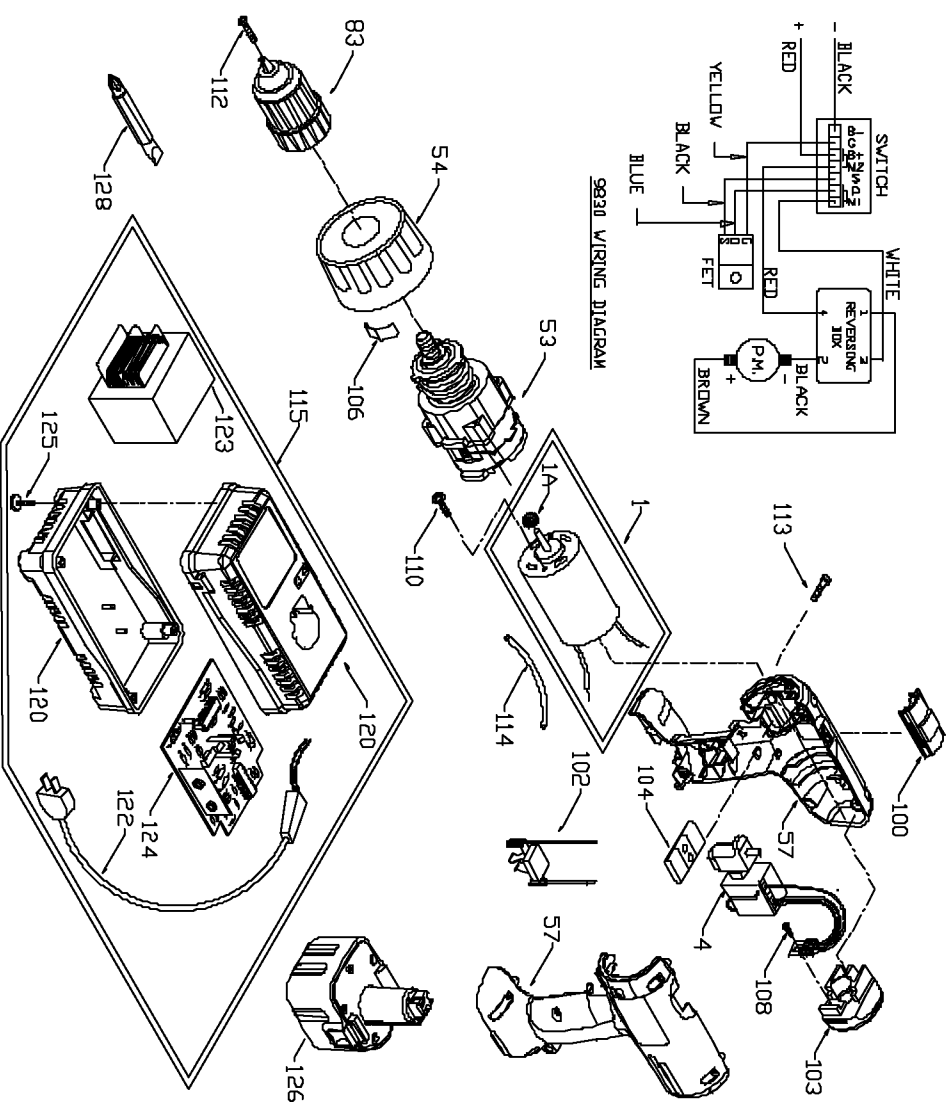

PORTER-CABLE CORDLESS DRIVER/DRILL

WARNING: Electrical repairs should only be attempted by trained repairmen. Contact the nearest Porter-Cable Service Center or other competent repair center.

Parts List for 9830 Type 1

Item Number	Part Number	Description	Qty Required
1	000000-00	No Longer Available	1
1	000000-00	No Longer Available	1
4	887031	SWITCH	1
4	000000-00	No Longer Available	1
53	886338	GEAR BOX/CLUTCH ASSY	1
54	884408	GRADUATED RING	1
57	884397	HOUSING	1
83	895567	CHUCK	1
100	884360	SPEED SELECTOR	1
102	884324	CONTACT/LEAD ASSY	1
103	886842	HEATSINK	1
104	884403	FORWARD/REV SELECTOR	1
106	885096	CLUTCH SPRING	10
108	694772	SCREW	10
110	873370	SCREW	10
112	875380	SCREW	10
113	888993	SCREW	10
114	886997	INSULATOR TUBE 120V	1
114	886630	INSULATOR TUBE 120V	1
115	000000-00	No Longer Available	1
120	887791	HOUSING SET CHGR230V	1
120	000000-00	No Longer Available	1
122	893719	CORD	1
122	000000-00	No Longer Available	1
123	887793	TRANSFORMER 230V	1
123	000000-00	No Longer Available	1
124	886340	CIRCUIT BOARD PKG	1

COPYRIGHT© 2005. All Rights Reserved.

Parts list, pricing, and availability subject to change. Please visit www.dewaltservicenet.com for current parts information.

Parts List for 9830 Type 1

Item Number	Part Number	Description	Qty Required
125	694015	SCREW	10
126	8300	9.6V BATTERY/9830	1
128	698950	BIT	1
129	884367	CARRYING CASE	1
130	887712	LATCH CARRYING CASE	1
131	000000-00	No Longer Available	1